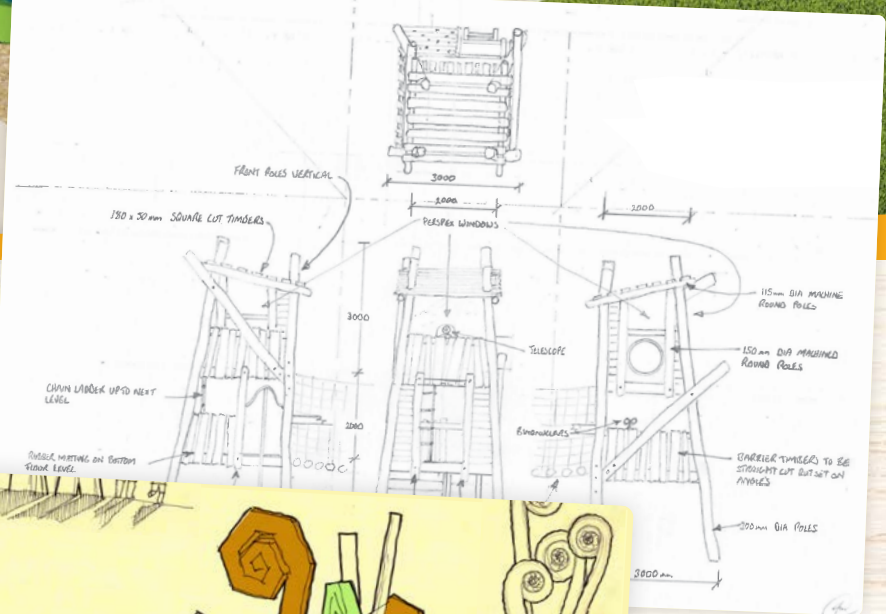

Design
concept

Find out more about this project!

Scan the QR code or visit our website to view the Pohe Island case study.