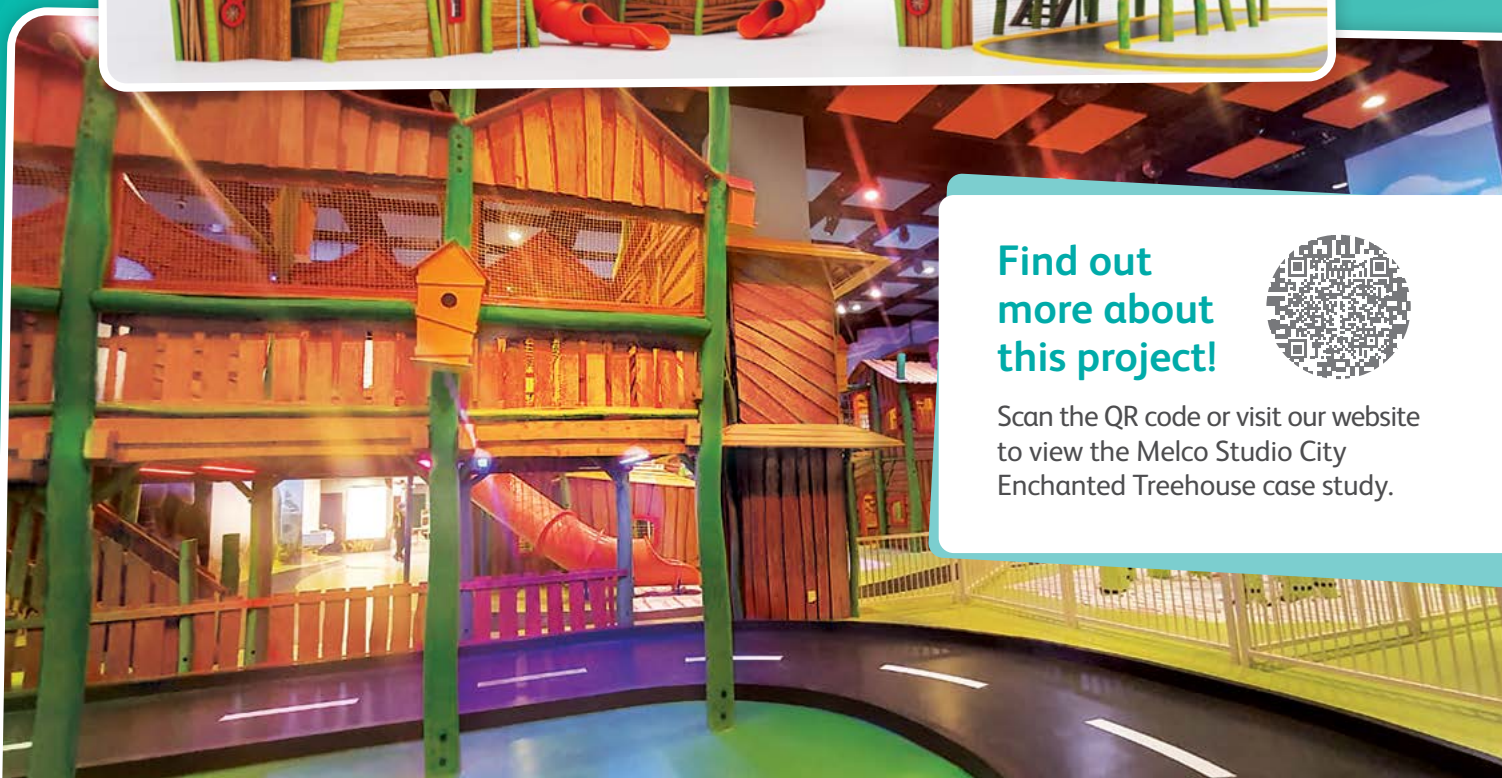

Find out
more about
this project!

Scan the QR code or visit our website
to view the Melco Studio City
Enchanted Treehouse case study.