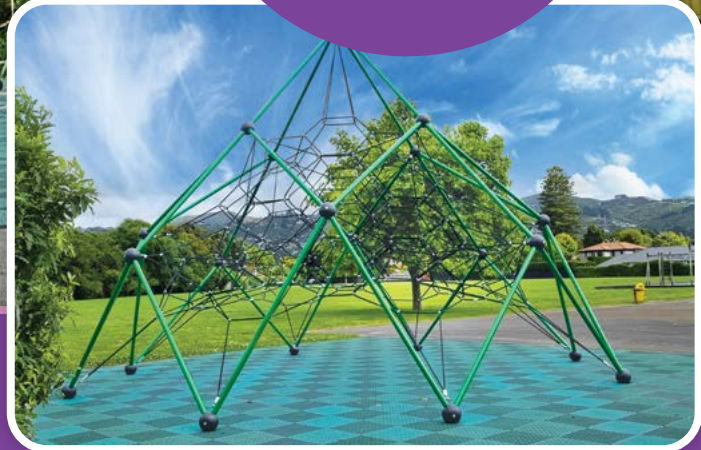

Private Residential Holiday Home | Waiheke Island NZ

NSI Management

\$\$\$ | 

Xtreme
climbing
& fitness
combos

Yards ahead

In the grounds of a beautiful holiday home, this space redefines 'backyard play' to bring generations of family joy.

Private
play paradise

Kulin All-Ages Precinct (Stage 2) | Kulin, WA AU

Shire of Kulin | Emerge Associates | Landscape Australia

\$\$\$

A
multi-age
marvel

A workout for the ages

Kulin's new "all ages precinct" has a fitness circuit loaded with multi-generational activities – from senior stretching to kid's climbing tyres and teen-ticked climbing walls.