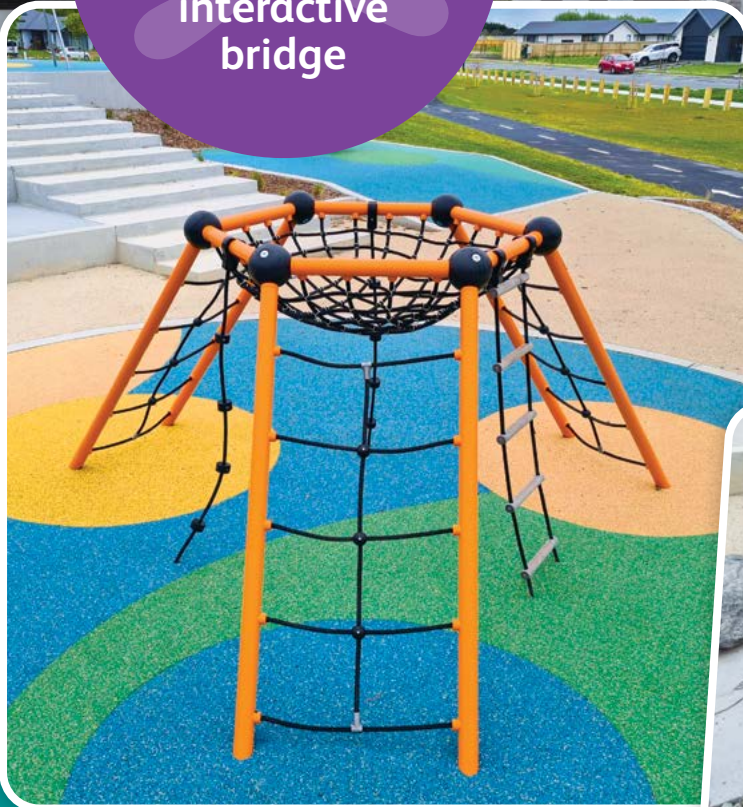

All-in fun
with inclusive
carousel &
interactive
bridge

A welcome development

A vibrant, exciting and inclusive addition to a new residential development, this playground attracts families of all ages with a spectacular customised angled tower with tube slide and a magical bridge that makes everyone a musician.

Beautiful
beach symbols
by our in-house
carver

Seesaw
with 4m of
fun!

A community treasure

Golden Bay's Treehouse Cove playground features inspired choices to draw the estate's community together, including our multi-user snake swing, inclusive net seesaw and oversized musical instruments.

Western Foreshore Play Space | Mandurah, WA AU

City of Mandurah

\$\$\$

Mini &
maxi
climbing
towers

Flocking to the foreshore

Part of a huge new western foreshore playground, our equipment connects seamlessly and provides 'snake swing' fun, a Mini Birds Nest plus a 6-metre-high Eagles Lair.

*Complete
furniture &
play package,
easy!*

Forest of fun

From its tallest tower to the toddler-sized slide, this crowd favourite is a wonderland of wobbly wood adventures for all.

Action-packed tower trail!