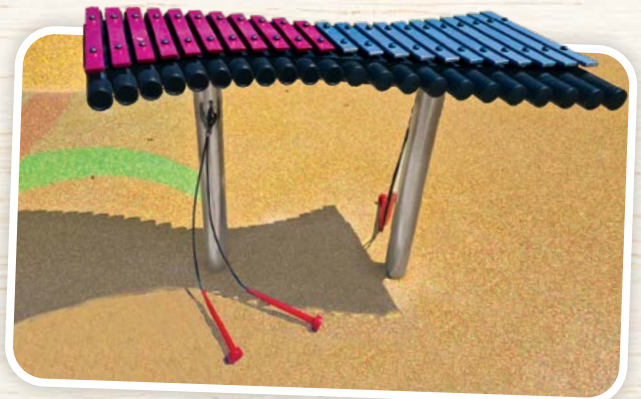

Beautiful
beach symbols
by our in-house
carver

Seesaw
with 4m of
fun!

A community treasure

Golden Bay's Treehouse Cove playground features inspired choices to draw the estate's community together, including our multi-user snake swing, inclusive net seesaw and oversized musical instruments.