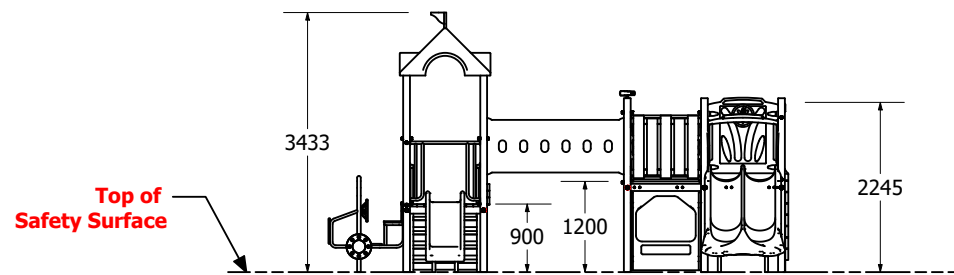

Rear view

Lagoon 112

Plan view

1:100 @ A3

Fallzones

Front Elevation

Right Elevation

Technical Information	
Main Dimension	9110 x 7694
Total Area	61m ²
Max FHOF	1200
Heaviest Part	80kg
Compliant to	NZS 5828:2015 AS 4685:2017 EN 1176:2008

Please note: This playground is easily accessible for those under 36 months.

REVISION HISTORY			
REV	DESCRIPTION	DATE	BY
0	Creation	11/08/2017	
1	Pole Lengths changed and Barrier	18/3/2022	HS