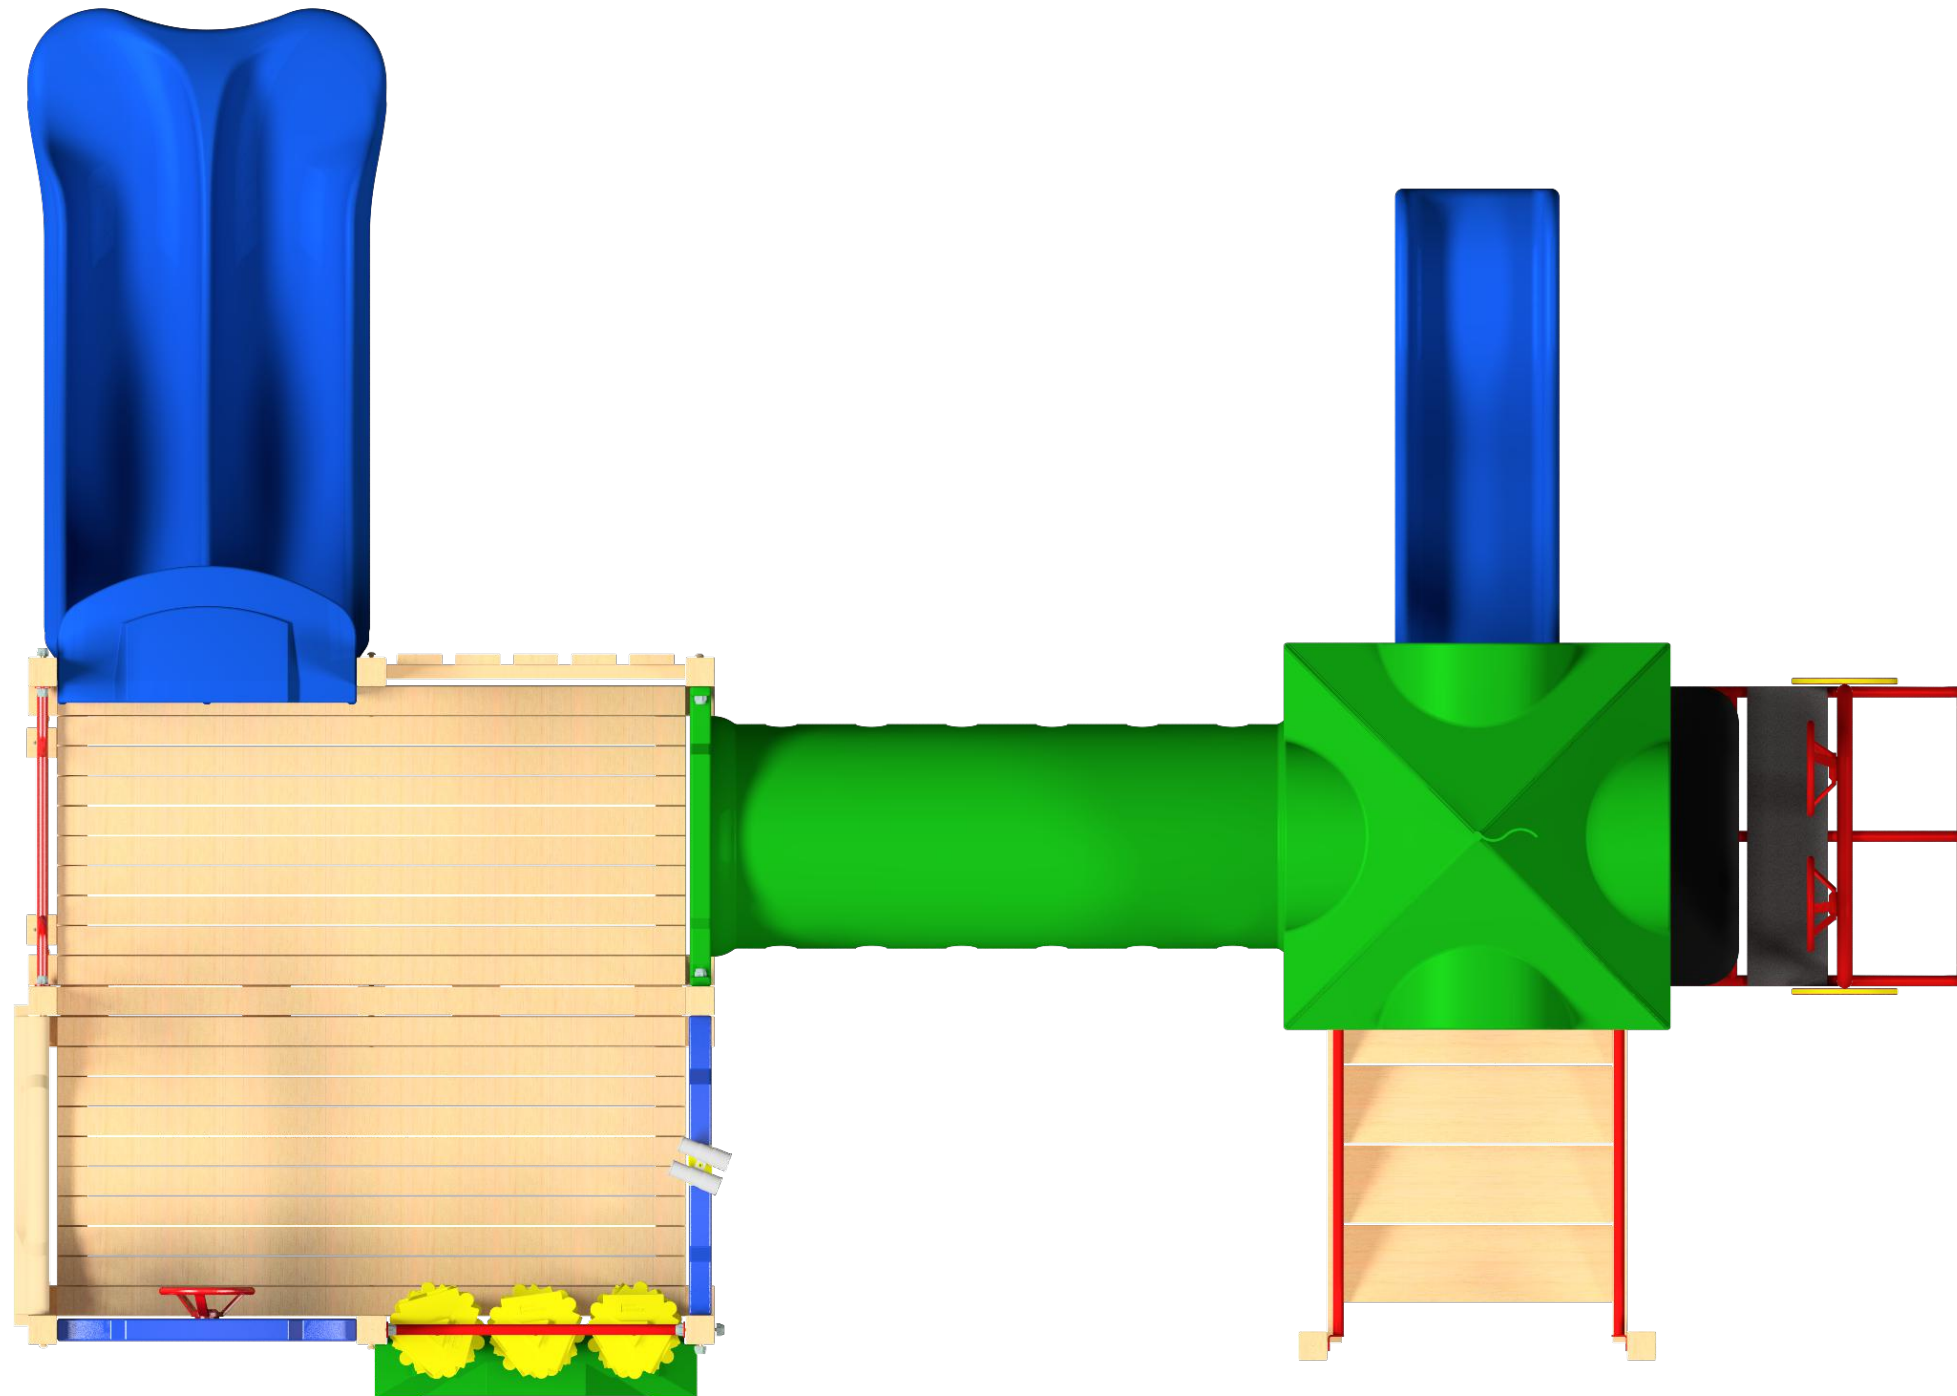

Lagoon 112

Front view

Age groups appropriate for:

 Toddlers & Pre-Schoolers

 Primary to Big Kids

 Teenagers to Young Adults

 Whole family / Young at Heart

Lagoon 112

Rear view

Lagoon 112

Plan view

1:100 @ A3

Fallzones

Front Elevation

Right Elevation

Technical Information	
Main Dimension	9110 x 7694
Total Area	61m ²
Max FHOF	1200
Heaviest Part	80kg
Compliant to	NZS 5828:2015 AS 4685:2017 EN 1176:2008

Please note: This playground is easily accessible for those under 36 months.

REVISION HISTORY			
REV	DESCRIPTION	DATE	BY
0	Creation	11/08/2017	
1	Pole Lengths changed and Barrier	18/3/2022	HS