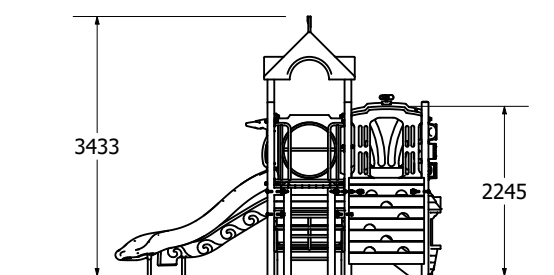

Rear view

Lagoon 112

Plan view

1:100 @ A3

Fallzones

Front Elevation

Right Elevation

Technical Information	
Main Dimension	9110 x 7694
Total Area	61m ²
Max FHOF	1200
Heaviest Part	80kg
Compliant to	NZS 5828:2015 AS 4685:2017 EN 1176:2008

Please note: This playground is easily accessible for those under 36 months.

REVISION HISTORY			
REV	DESCRIPTION	DATE	BY
0	Creation	11/08/2017	
1	Pole Lengths changed and Barrier	18/3/2022	HS