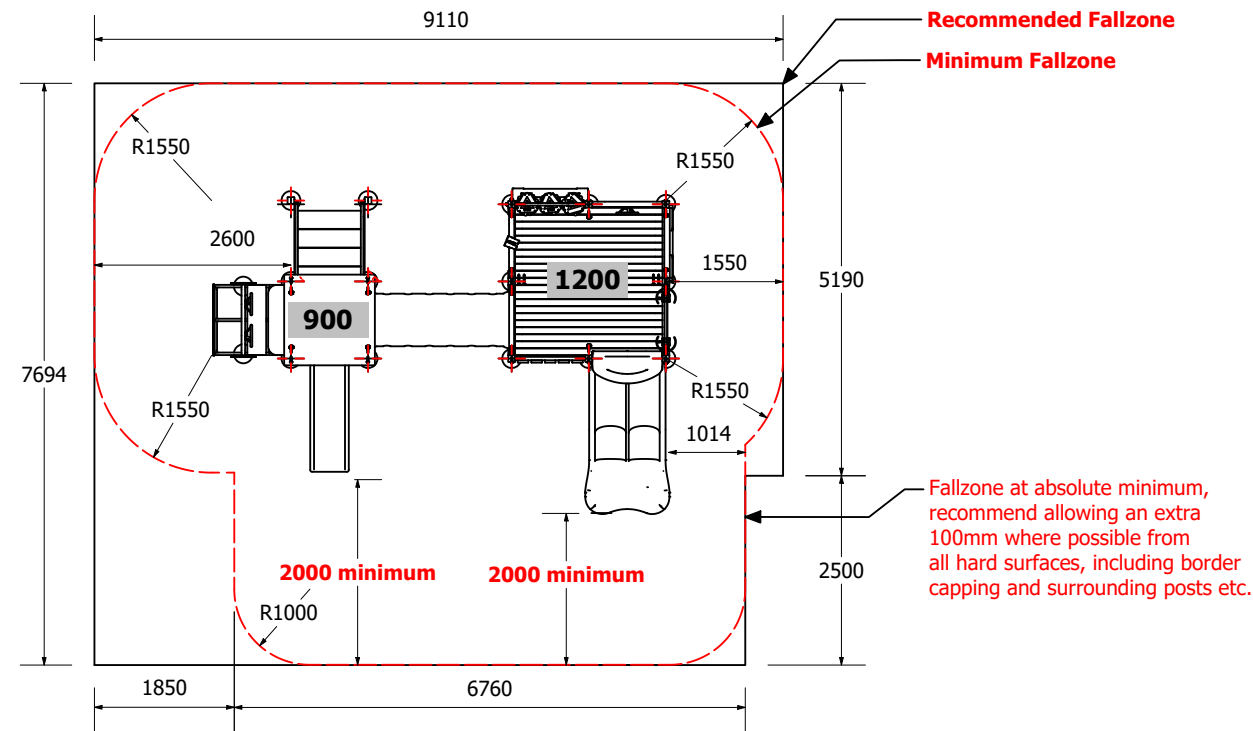

Rear view

Lagoon 112

Plan view

1:100 @ A3

Fallzones

Front Elevation

Right Elevation

Technical Information	
Main Dimension	9110 x 7694
Total Area	61m ²
Max FHOF	1200
Heaviest Part	80kg
Compliant to	NZS 5828:2015 AS 4685:2017 EN 1176:2008

Please note: This playground is easily accessible for those under 36 months.

REVISION HISTORY			
REV	DESCRIPTION	DATE	BY
0	Creation	11/08/2017	
1	Pole Lengths changed and Barrier	18/3/2022	HS