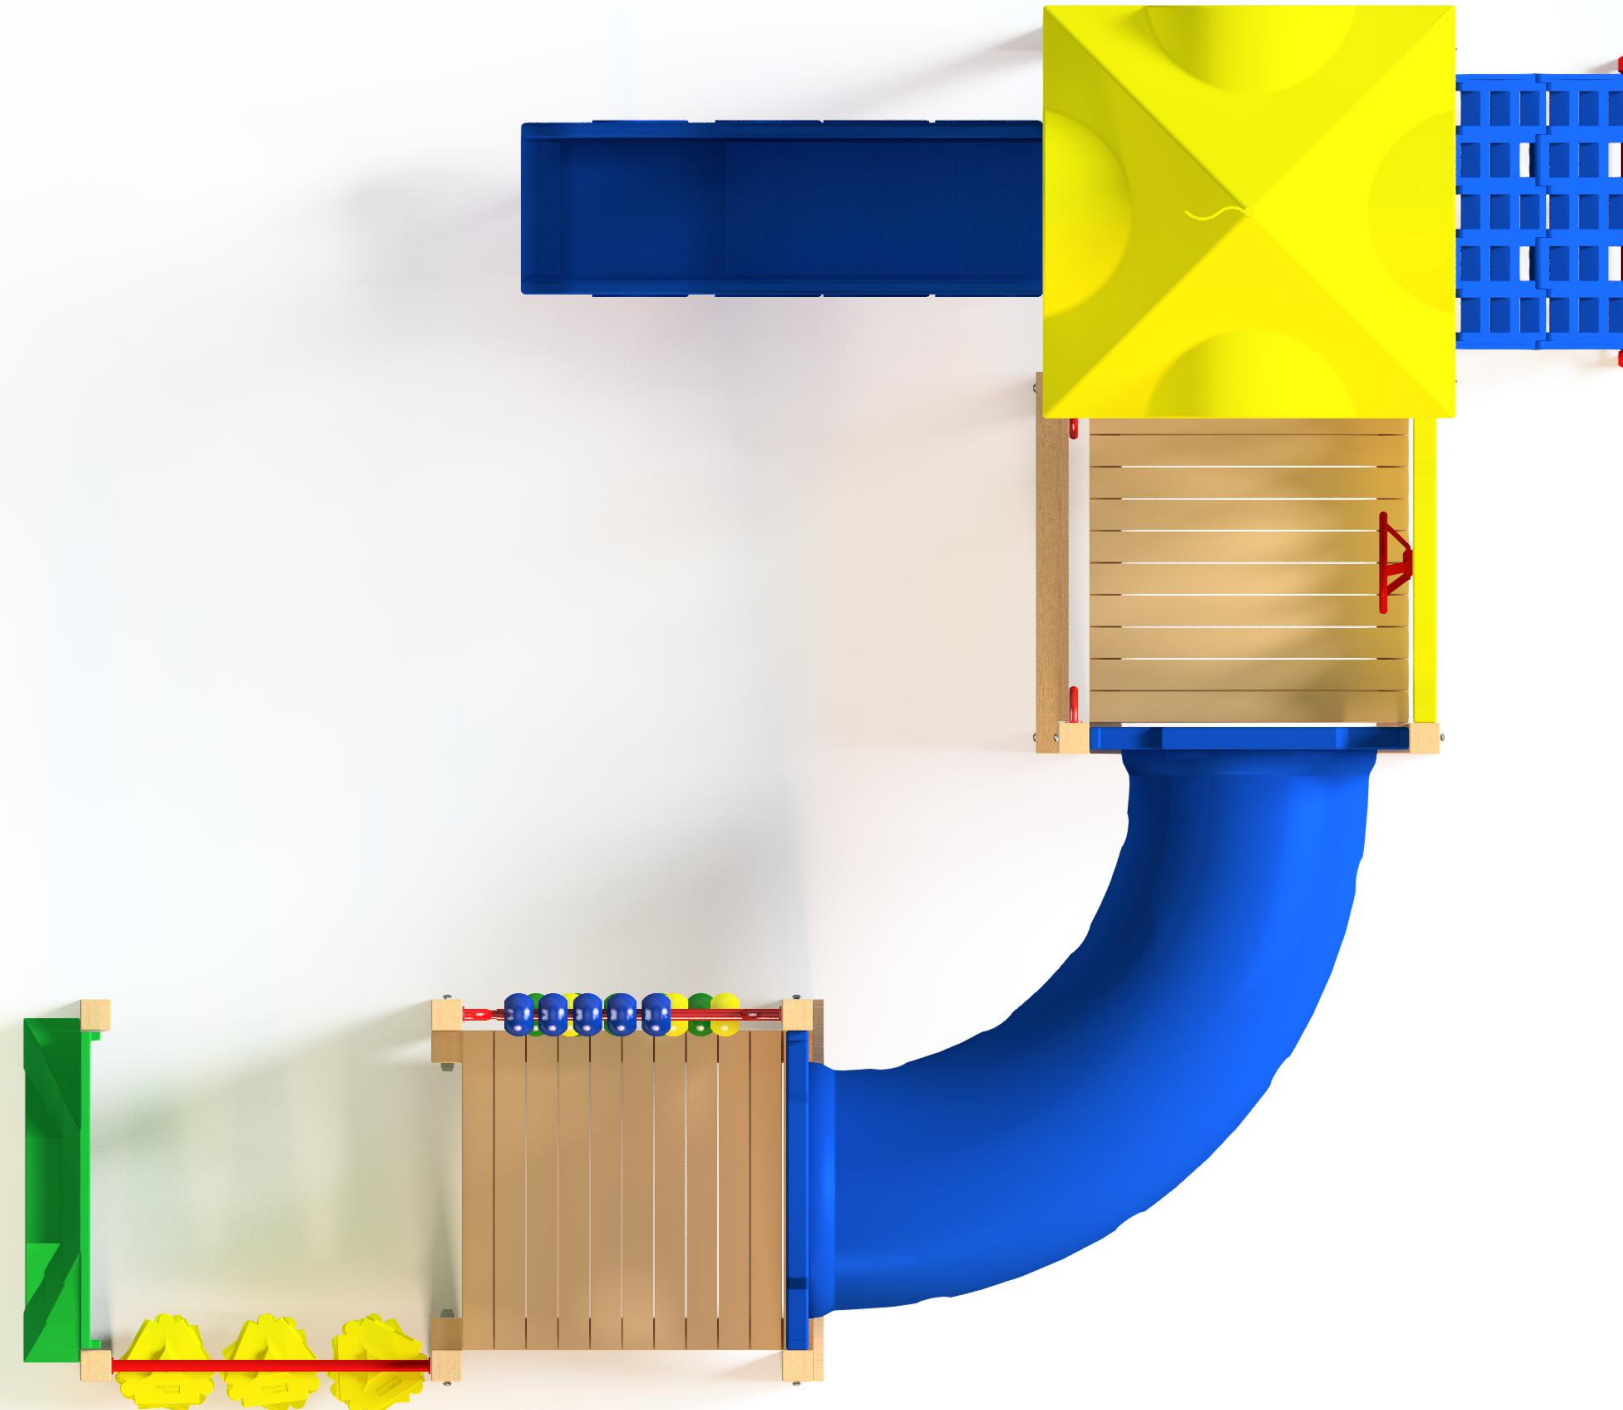

Wanaka 107 - TP

Product Code: MOTP107

Age groups appropriate for:

 Toddlers & Pre-Schoolers

 Primary to Big Kids

 Teenagers to Young Adults

 Whole family / Young at Heart

Wanaka 107 - TP

Product Code: MOTP107

1:100 @ A3

Fallzones

Front Elevation

Right Elevation

Technical Information	
Main Dimension	7433 x 6883
Total Area	51.2 m ²
Max FHO	900
Heaviest Part	40kg
Compliant to	NZS 5828:2015 AS 4685:(series) EN 1176:2008

Please note: This playground is easily accessible for those under 36 months.

REVISION HISTORY			
REV	DESCRIPTION	DATE	BY
2	Creation	29/05/2020	Sam
3	Added Extra Dimension	3/11/2021	HS
4	Changed Crawl Tunnel Dimensions	13/6/2022	HS