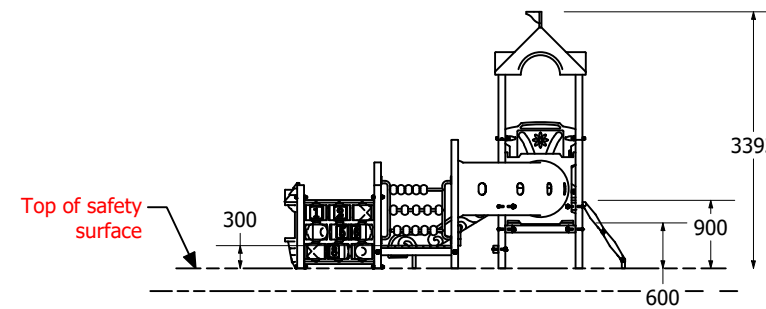

Product Code: MOTP107

1:100 @ A3

Fallzones

Front Elevation

Right Elevation

Technical Information	
Main Dimension	7433 x 6883
Total Area	51.2 m ²
Max FHO	900
Heaviest Part	40kg
Compliant to	NZS 5828:2015 AS 4685:(series) EN 1176:2008

Please note: This playground is easily accessible for those under 36 months.

REVISION HISTORY			
REV	DESCRIPTION	DATE	BY
2	Creation	29/05/2020	Sam
3	Added Extra Dimension	3/11/2021	HS
4	Changed Crawl Tunnel Dimensions	13/6/2022	HS