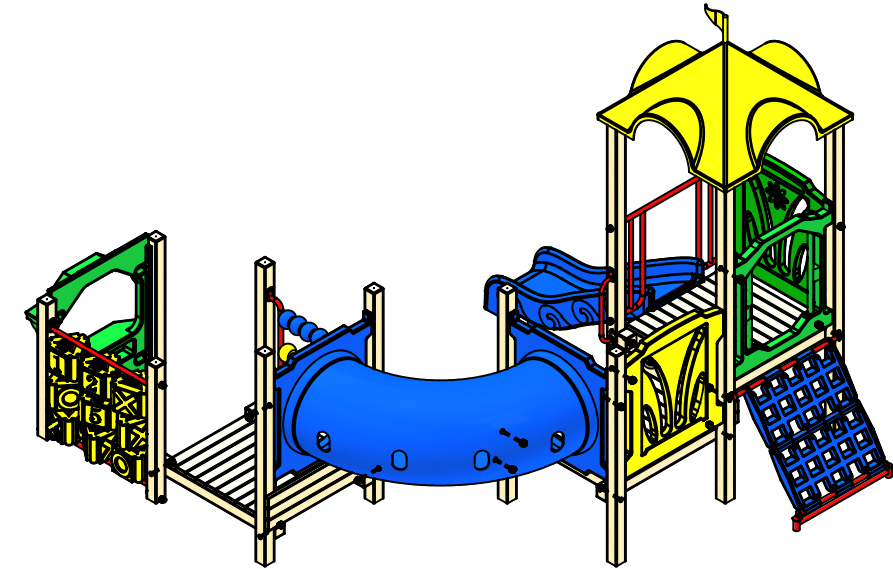

Wanaka 107 - TP

Product Code: MOTP107

Age groups appropriate for:

 Toddlers & Pre-Schoolers

 Primary to Big Kids

 Teenagers to Young Adults

 Whole family / Young at Heart

Wanaka 107 - TP

Product Code: MOTP107

1:100 @ A3

Fallzones

Front Elevation

Right Elevation

Technical Information	
Main Dimension	7433 x 6883
Total Area	51.2 m ²
Max FHO	900
Heaviest Part	40kg
Compliant to	NZS 5828:2015 AS 4685:(series) EN 1176:2008

Please note: This playground is easily accessible for those under 36 months.

REVISION HISTORY			
REV	DESCRIPTION	DATE	BY
2	Creation	29/05/2020	Sam
3	Added Extra Dimension	3/11/2021	HS
4	Changed Crawl Tunnel Dimensions	13/6/2022	HS