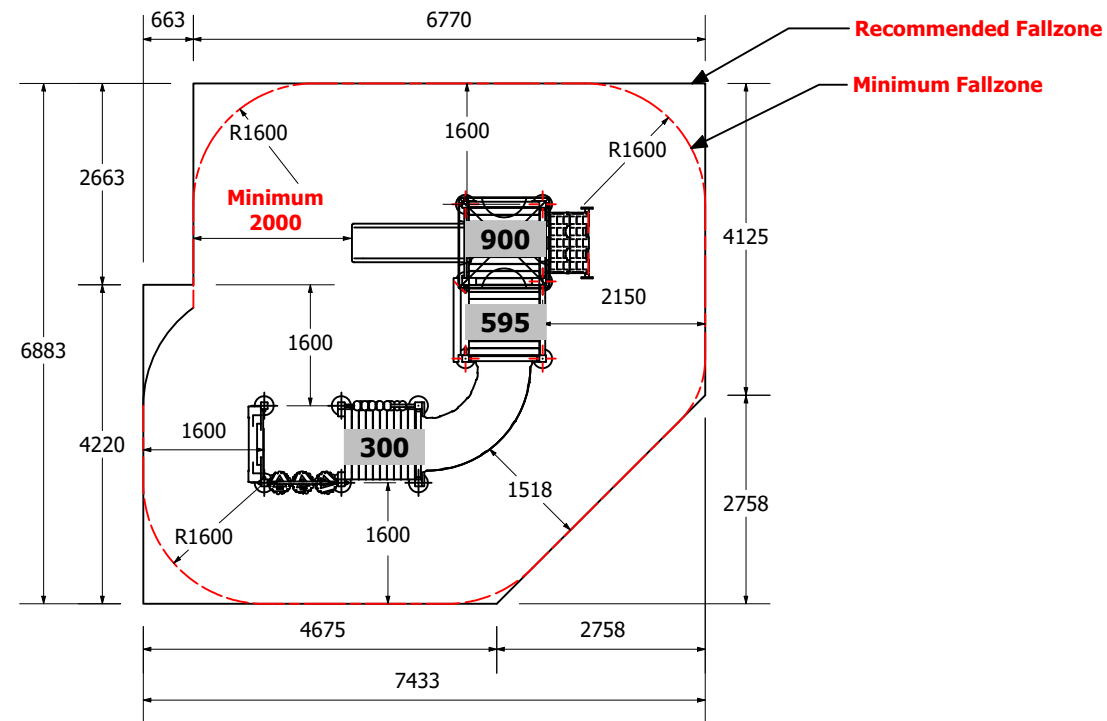

Wanaka 107 - TP

Product Code: MOTP107

Age groups appropriate for:

 Toddlers & Pre-Schoolers

 Primary to Big Kids

 Teenagers to Young Adults

 Whole family / Young at Heart

Wanaka 107 - TP

Product Code: MOTP107

1:100 @ A3

Fallzones

Front Elevation

Right Elevation

Technical Information	
Main Dimension	7433 x 6883
Total Area	51.2 m ²
Max FHO	900
Heaviest Part	40kg
Compliant to	NZS 5828:2015 AS 4685:(series) EN 1176:2008

Please note: This playground is easily accessible for those under 36 months.

REVISION HISTORY			
REV	DESCRIPTION	DATE	BY
2	Creation	29/05/2020	Sam
3	Added Extra Dimension	3/11/2021	HS
4	Changed Crawl Tunnel Dimensions	13/6/2022	HS