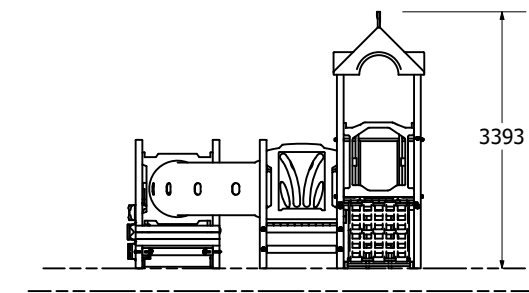

Product Code: MOTP107

1:100 @ A3

Fallzones

Front Elevation

Right Elevation

Technical Information	
Main Dimension	7433 x 6883
Total Area	51.2 m ²
Max FHO	900
Heaviest Part	40kg
Compliant to	NZS 5828:2015 AS 4685:(series) EN 1176:2008

Please note: This playground is easily accessible for those under 36 months.

REVISION HISTORY			
REV	DESCRIPTION	DATE	BY
2	Creation	29/05/2020	Sam
3	Added Extra Dimension	3/11/2021	HS
4	Changed Crawl Tunnel Dimensions	13/6/2022	HS