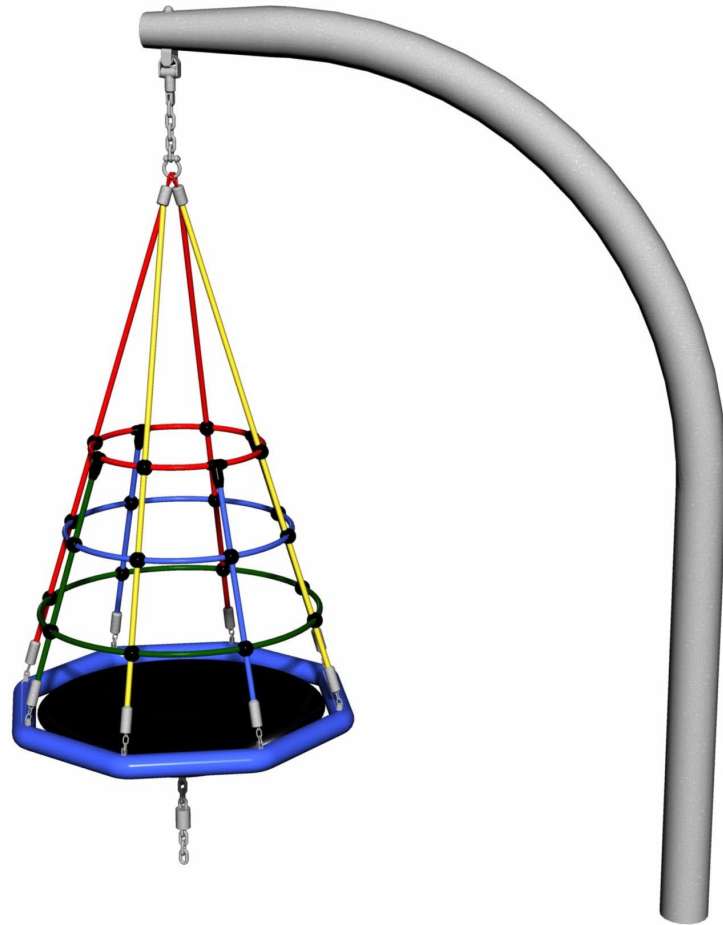

## 2.5m Lantern Climbing Nest

CNLACN

Technical Information	
Space Required	Ø4300mm
Total Area	15m <sup>2</sup>
Max FHO	1500mm
Compliant	NZS 5828:2015 AS 4685:2017 EN 1176:2008

Approved: GN