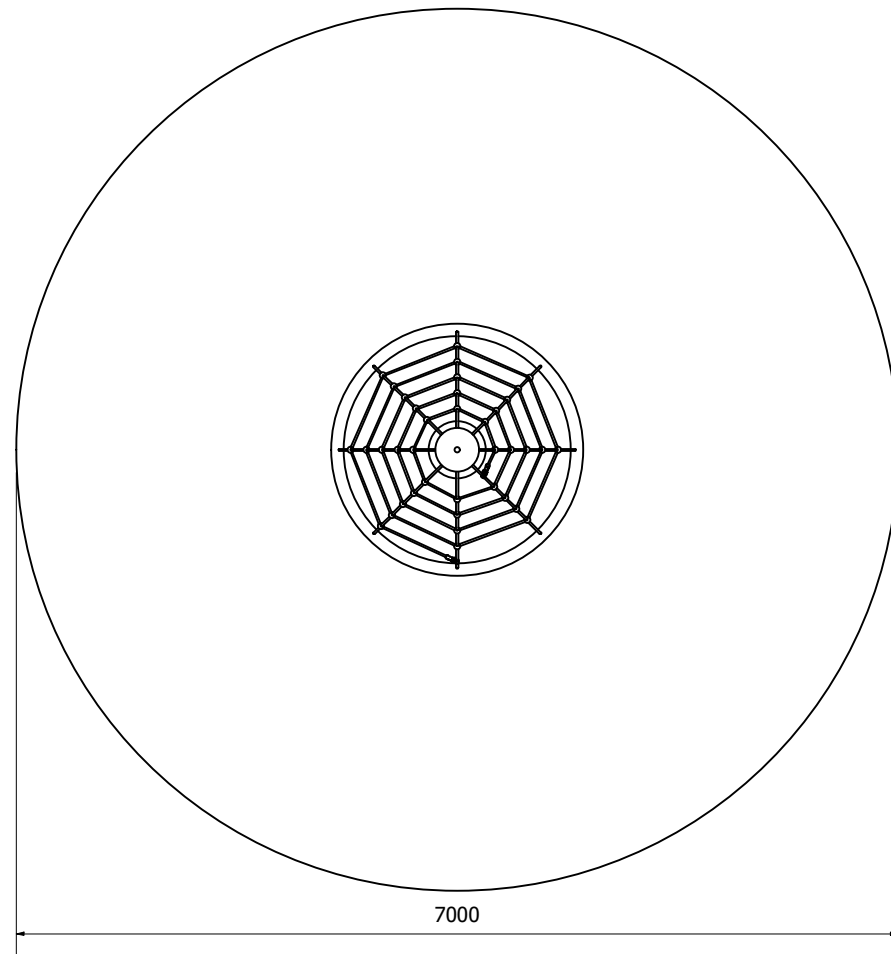

2.95m Spinning Spiral

SMSPSP

The mandatory safety zone is 7000mm and is fully compliant to the safety standards. We recommend a bigger safety area of 10000 is used to cater for the high volume of users on this product!