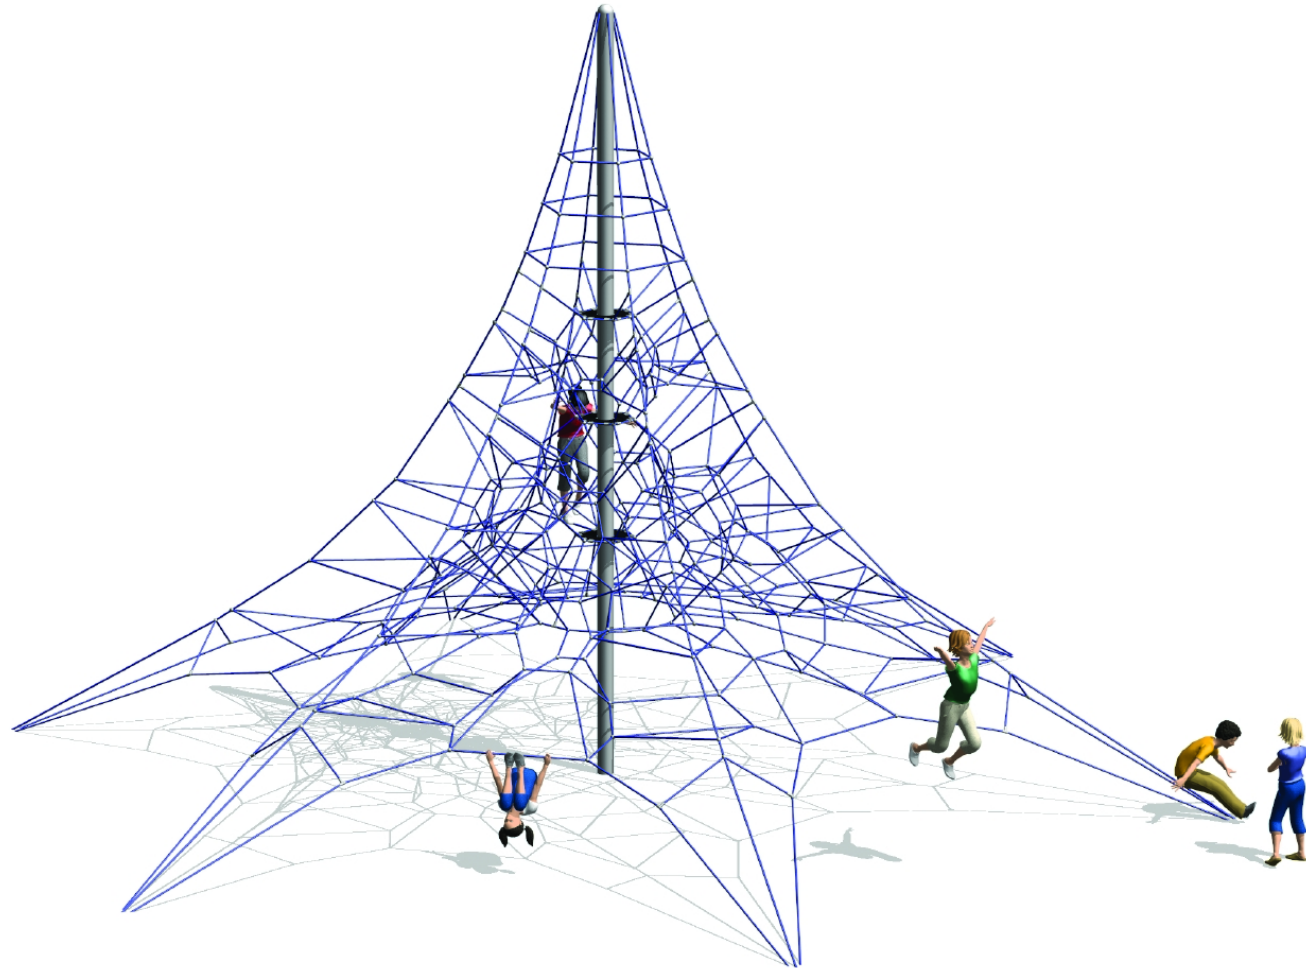

## 7.8m Matterhorn

Technical Information	
Main dimensions	13.4m x 13.4m
Total Area	179m <sup>2</sup>
Max FHOFF	1.6m
Heaviest Part	300kg
Compliant	NZS 5828:2015 AS 4685:2017 EN 1176:2008