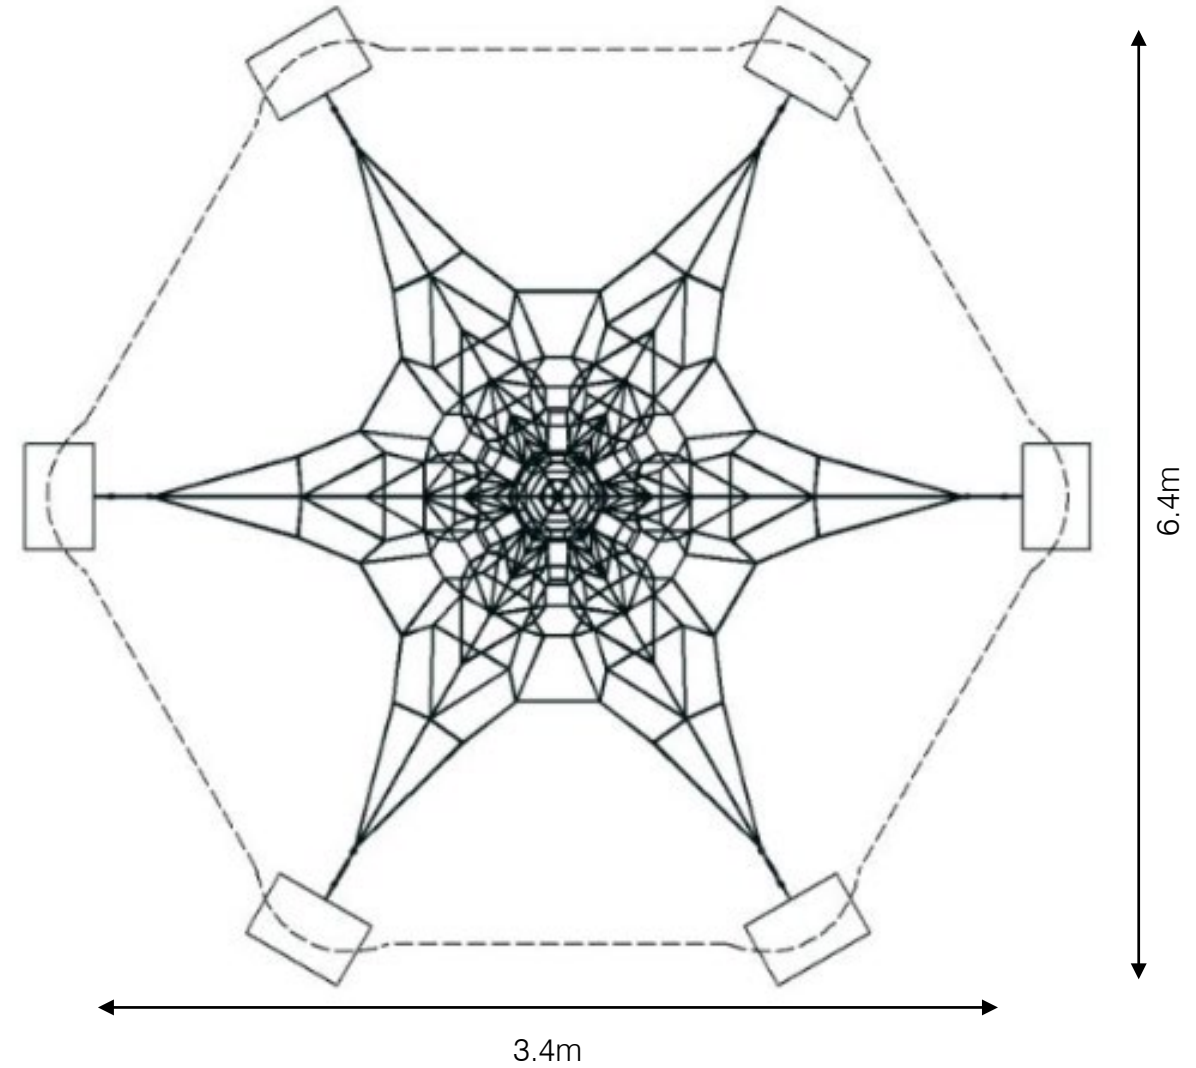

## 7.8m Matterhorn

Technical Information	
Main dimensions	13.4m x 13.4m
Total Area	179m <sup>2</sup>
Max FHOFF	1.6m
Heaviest Part	300kg
Compliant	NZS 5828:2015 AS 4685:2017 EN 1176:2008