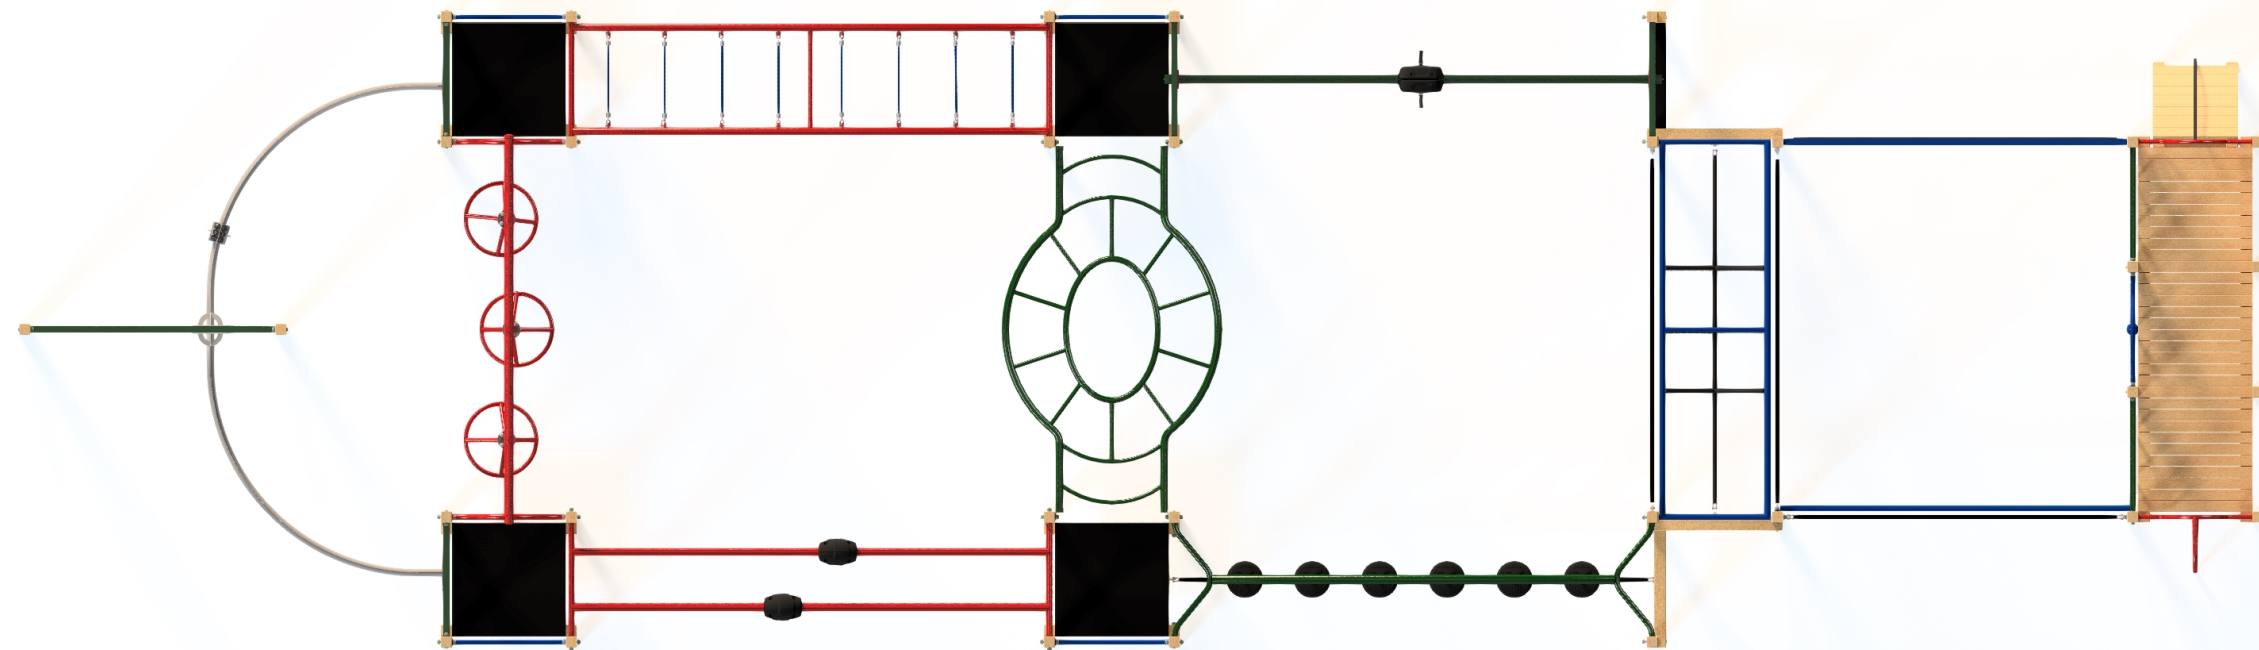

ZCORD Number

Age groups appropriate for:

Toddlers & Pre-Schoolers

Primary to Big Kids

Teenagers to Young Adults

Whole family / Young at Heart

ZCORD Number

ZCORD Number

Fallzones

Right Elevation

Front Elevation

Technical Information	
Main Dimension	22820 x 9200
Total Area	210m2
Max FHOH	3000
Heaviest Part	---
Compliant to	NZS 5828:2015 AS 4685:2017 EN 1176:2008

REVISION HISTORY			
REV	DESCRIPTION	DATE	BY
0	Creation	4/12/2020	Sam