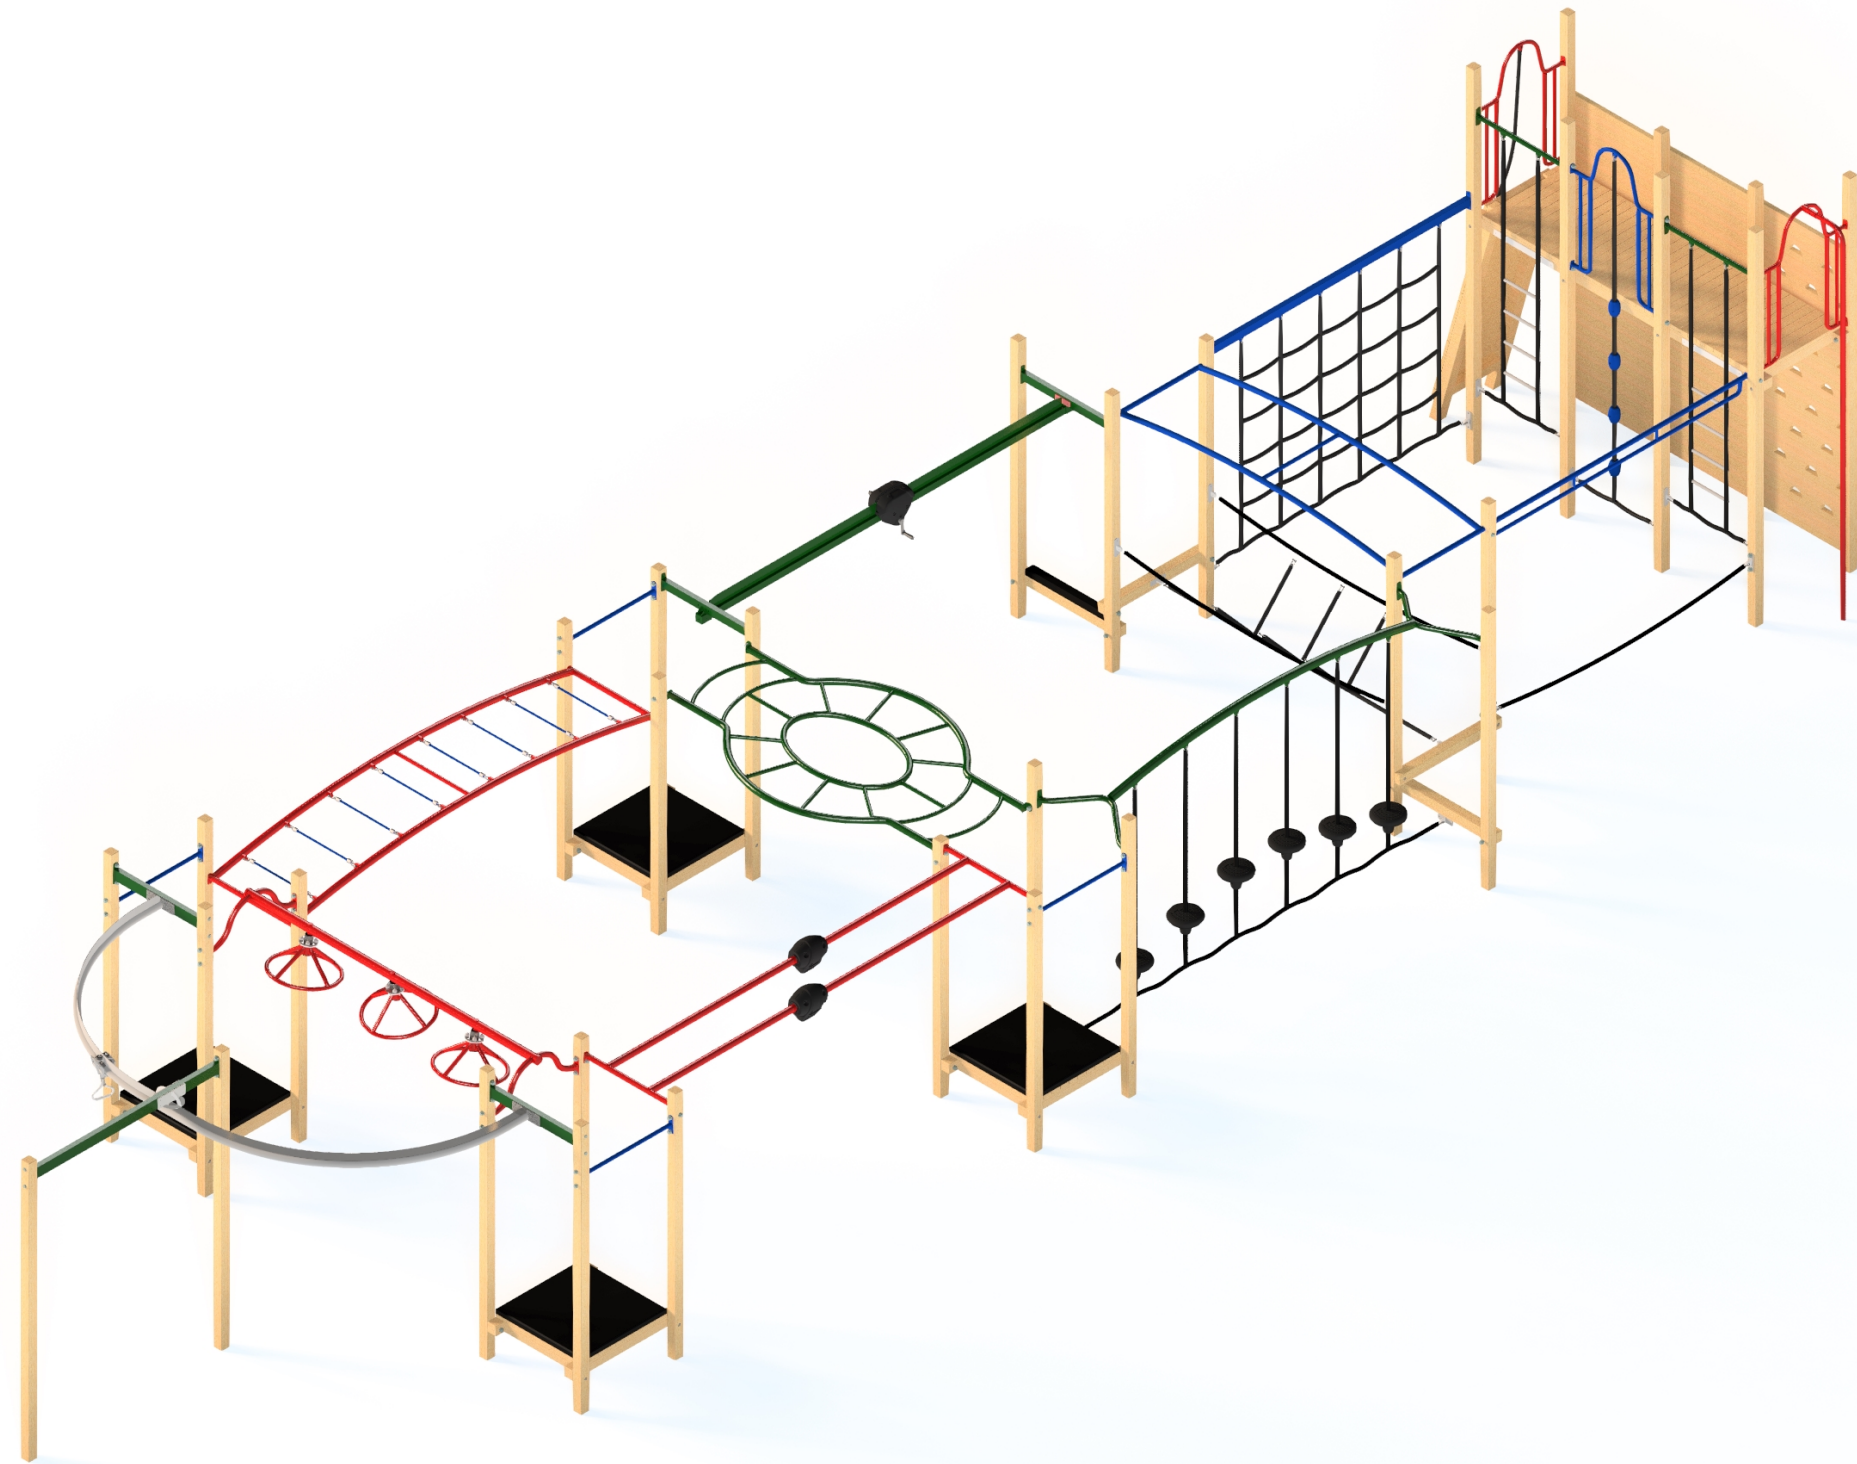

Fitness Kombination 715 - TP

ZCORD Number

Age groups appropriate for:

Toddlers & Pre-Schoolers

Primary to Big Kids

Teenagers to Young Adults

Whole family / Young at Heart

Fitness Kombination 715 - TP

ZCORD Number

Age groups appropriate for:

Toddlers & Pre-Schoolers

Primary to Big Kids

Teenagers to Young Adults

Whole family / Young at Heart

ZCORD Number

ZCORD Number

Fallzones

Right Elevation

Front Elevation

Technical Information	
Main Dimension	22820 x 9200
Total Area	210m2
Max FHOH	3000
Heaviest Part	---
Compliant to	NZS 5828:2015 AS 4685:2017 EN 1176:2008

REVISION HISTORY			
REV	DESCRIPTION	DATE	BY
0	Creation	4/12/2020	Sam

Age groups appropriate for:

-  Toddlers & Pre-Schoolers
-  Primary to Big Kids
-  Teenagers to Young Adults
-  Whole family / Young at Heart