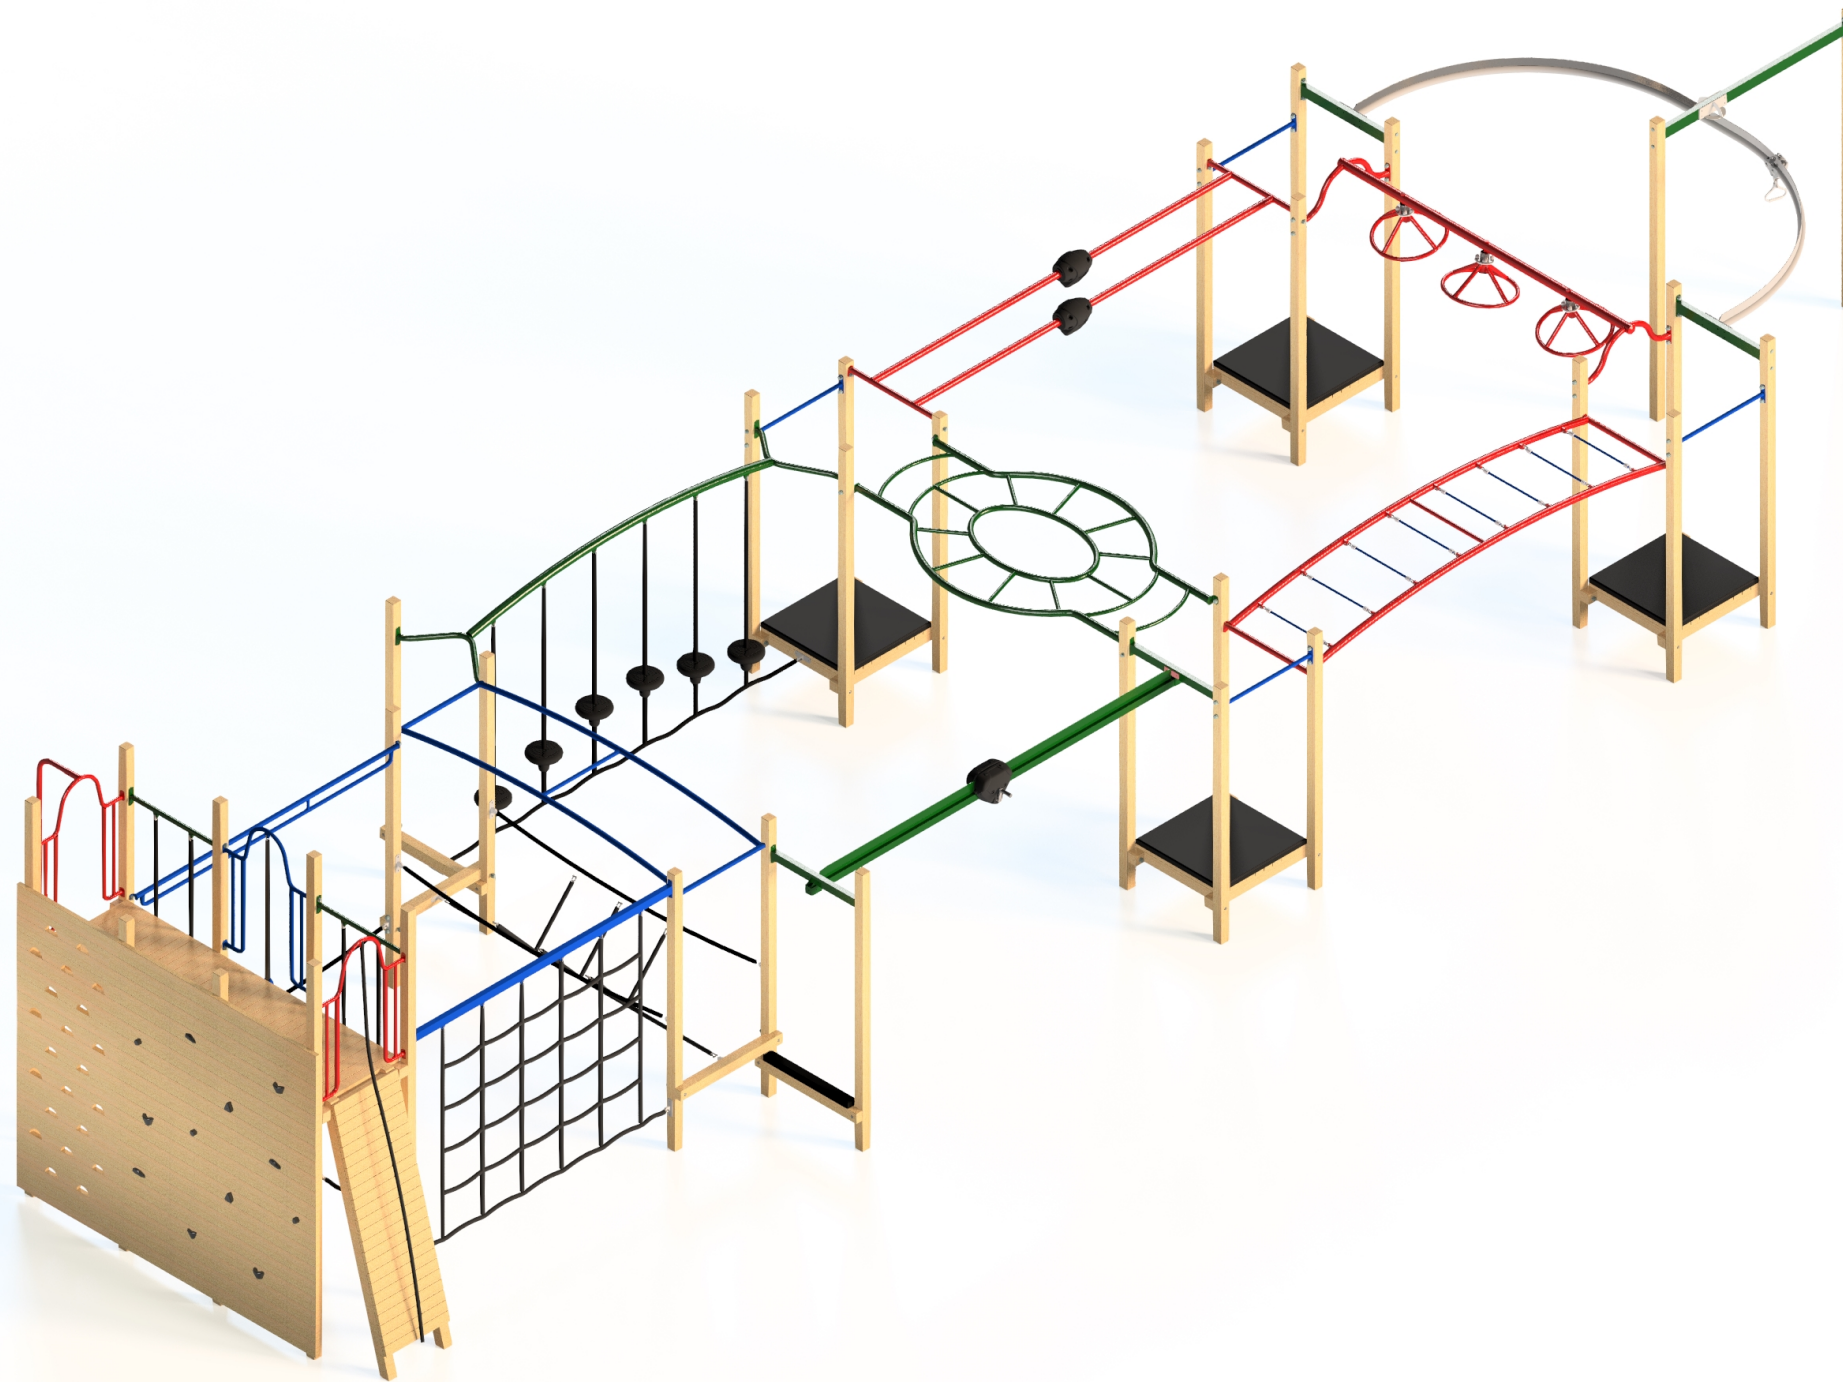

Fitness Kombination 715 - TP

ZCORD Number

Age groups appropriate for:

Toddlers & Pre-Schoolers

Primary to Big Kids

Teenagers to Young Adults

Whole family / Young at Heart

Fitness Kombination 715 - TP

ZCORD Number

Age groups appropriate for:

Toddlers & Pre-Schoolers

Primary to Big Kids

Teenagers to Young Adults

Whole family / Young at Heart

ZCORD Number

ZCORD Number

Fallzones

Right Elevation

Front Elevation

Technical Information	
Main Dimension	22820 x 9200
Total Area	210m2
Max FHOH	3000
Heaviest Part	---
Compliant to	NZS 5828:2015 AS 4685:2017 EN 1176:2008

REVISION HISTORY			
REV	DESCRIPTION	DATE	BY
0	Creation	4/12/2020	Sam

Age groups appropriate for:

-  Toddlers & Pre-Schoolers
-  Primary to Big Kids
-  Teenagers to Young Adults
-  Whole family / Young at Heart