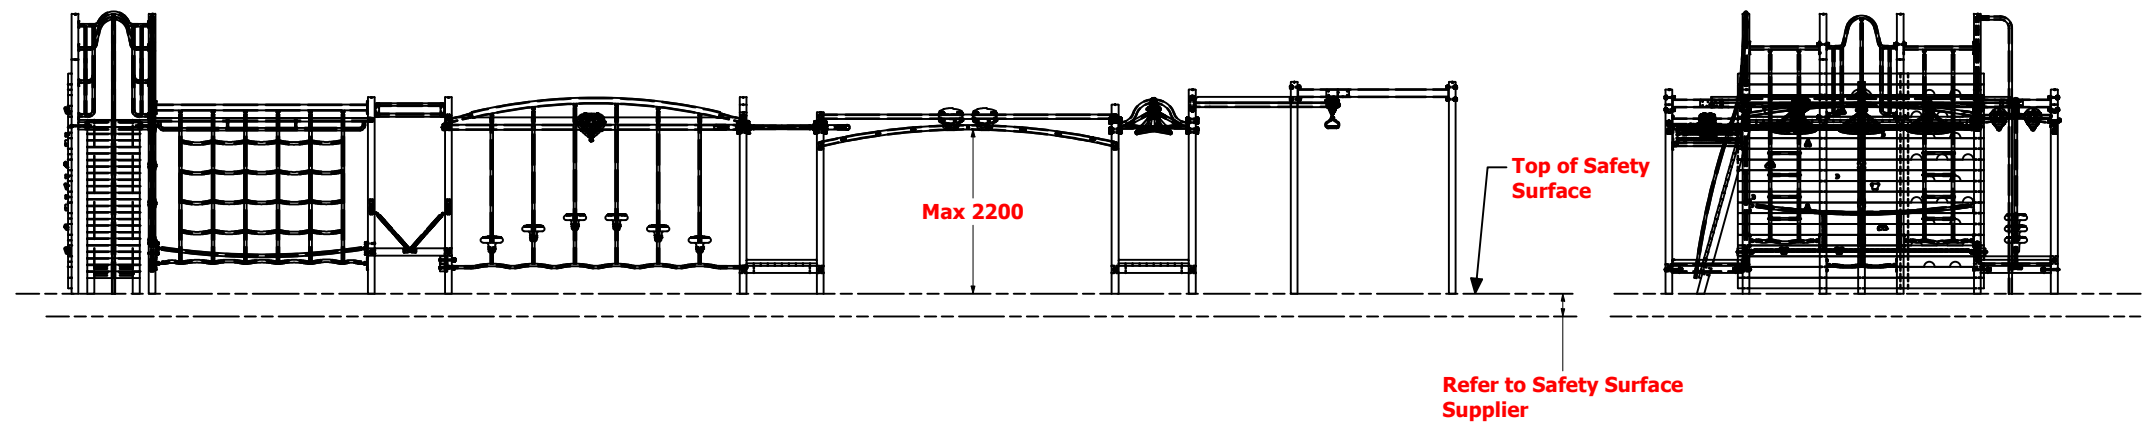

Fallzones

Right Elevation

Front Elevation

Technical Information	
Main Dimension	22820 x 9200
Total Area	210m2
Max FHOH	3000
Heaviest Part	---
Compliant to	NZS 5828:2015 AS 4685:2017 EN 1176:2008

REVISION HISTORY			
REV	DESCRIPTION	DATE	BY
0	Creation	4/12/2020	Sam