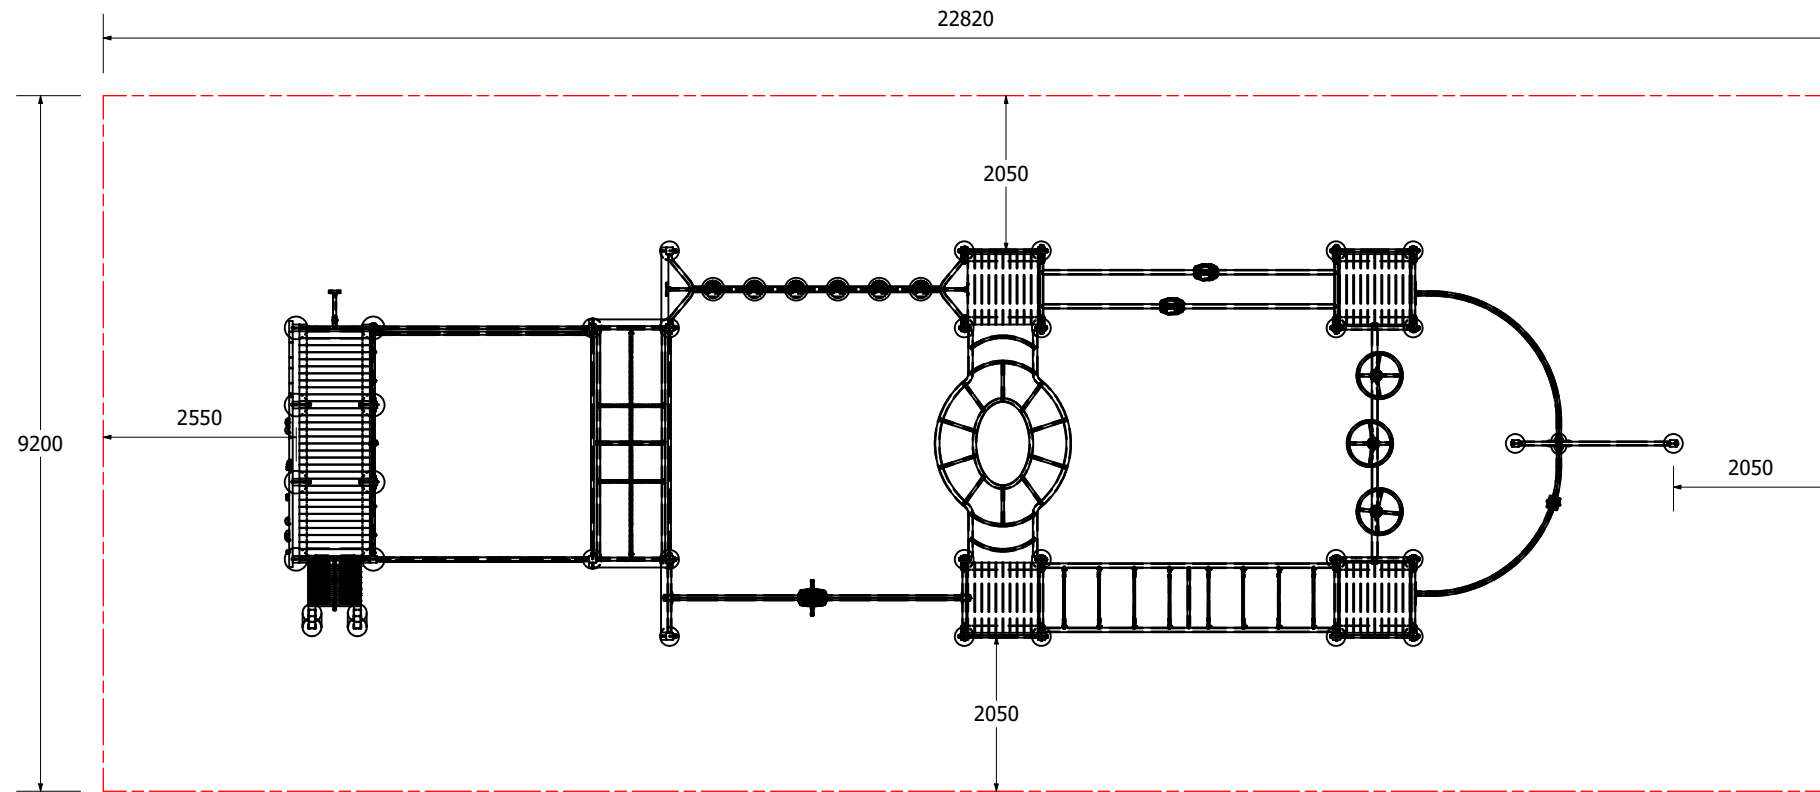

Fallzones

Right Elevation

Front Elevation

Technical Information	
Main Dimension	22820 x 9200
Total Area	210m2
Max FHOH	3000
Heaviest Part	---
Compliant to	NZS 5828:2015 AS 4685:2017 EN 1176:2008

REVISION HISTORY			
REV	DESCRIPTION	DATE	BY
0	Creation	4/12/2020	Sam