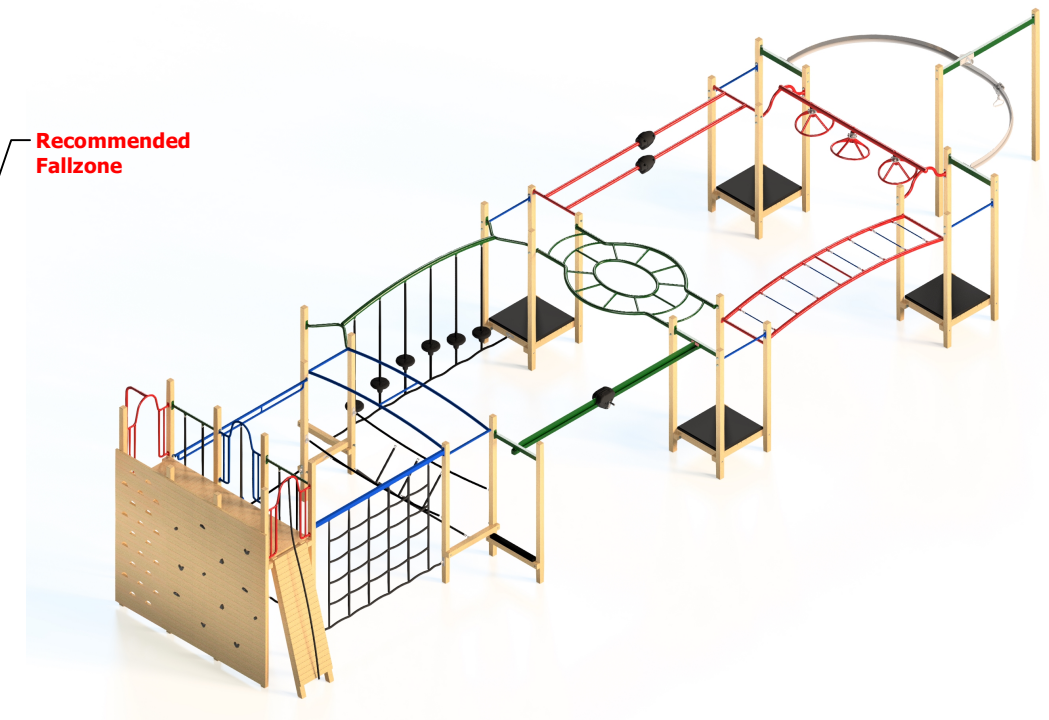

Fitness Kombination 715 - TP

ZCORD Number

Age groups appropriate for:

Toddlers & Pre-Schoolers

Primary to Big Kids

Teenagers to Young Adults

Whole family / Young at Heart

Fitness Kombination 715 - TP

ZCORD Number

Age groups appropriate for:

Toddlers & Pre-Schoolers

Primary to Big Kids

Teenagers to Young Adults

Whole family / Young at Heart

ZCORD Number

ZCORD Number

Fallzones

Right Elevation

Front Elevation

Technical Information	
Main Dimension	22820 x 9200
Total Area	210m2
Max FHOH	3000
Heaviest Part	---
Compliant to	NZS 5828:2015 AS 4685:2017 EN 1176:2008

REVISION HISTORY			
REV	DESCRIPTION	DATE	BY
0	Creation	4/12/2020	Sam