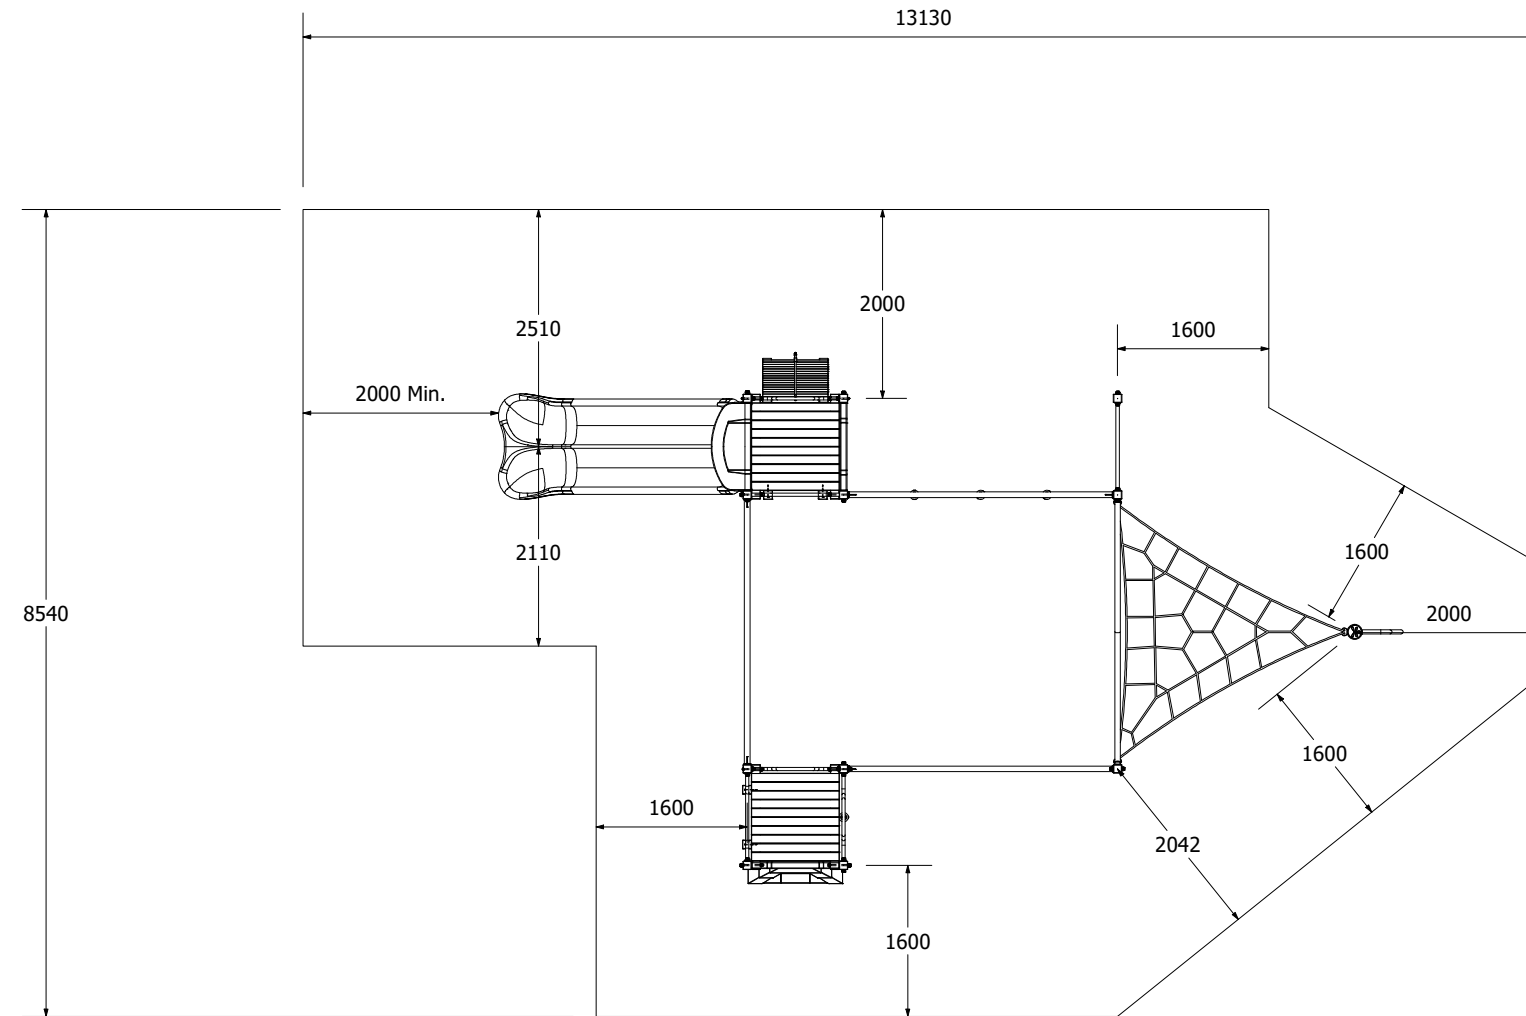

MOMP1403 - Fusion CA-F 1403 - Timbaplay

MOMP1403 - Fusion CA-F 1403 - Timbaplay

Technical Information

Main Dimension	13130 x 8540mm
Total Area	112.13m ²
Max FHO	2860mm
Heaviest Part	-
Compliant to	NZS 5828:2015 AS 4685:(series) EN 1176:2008