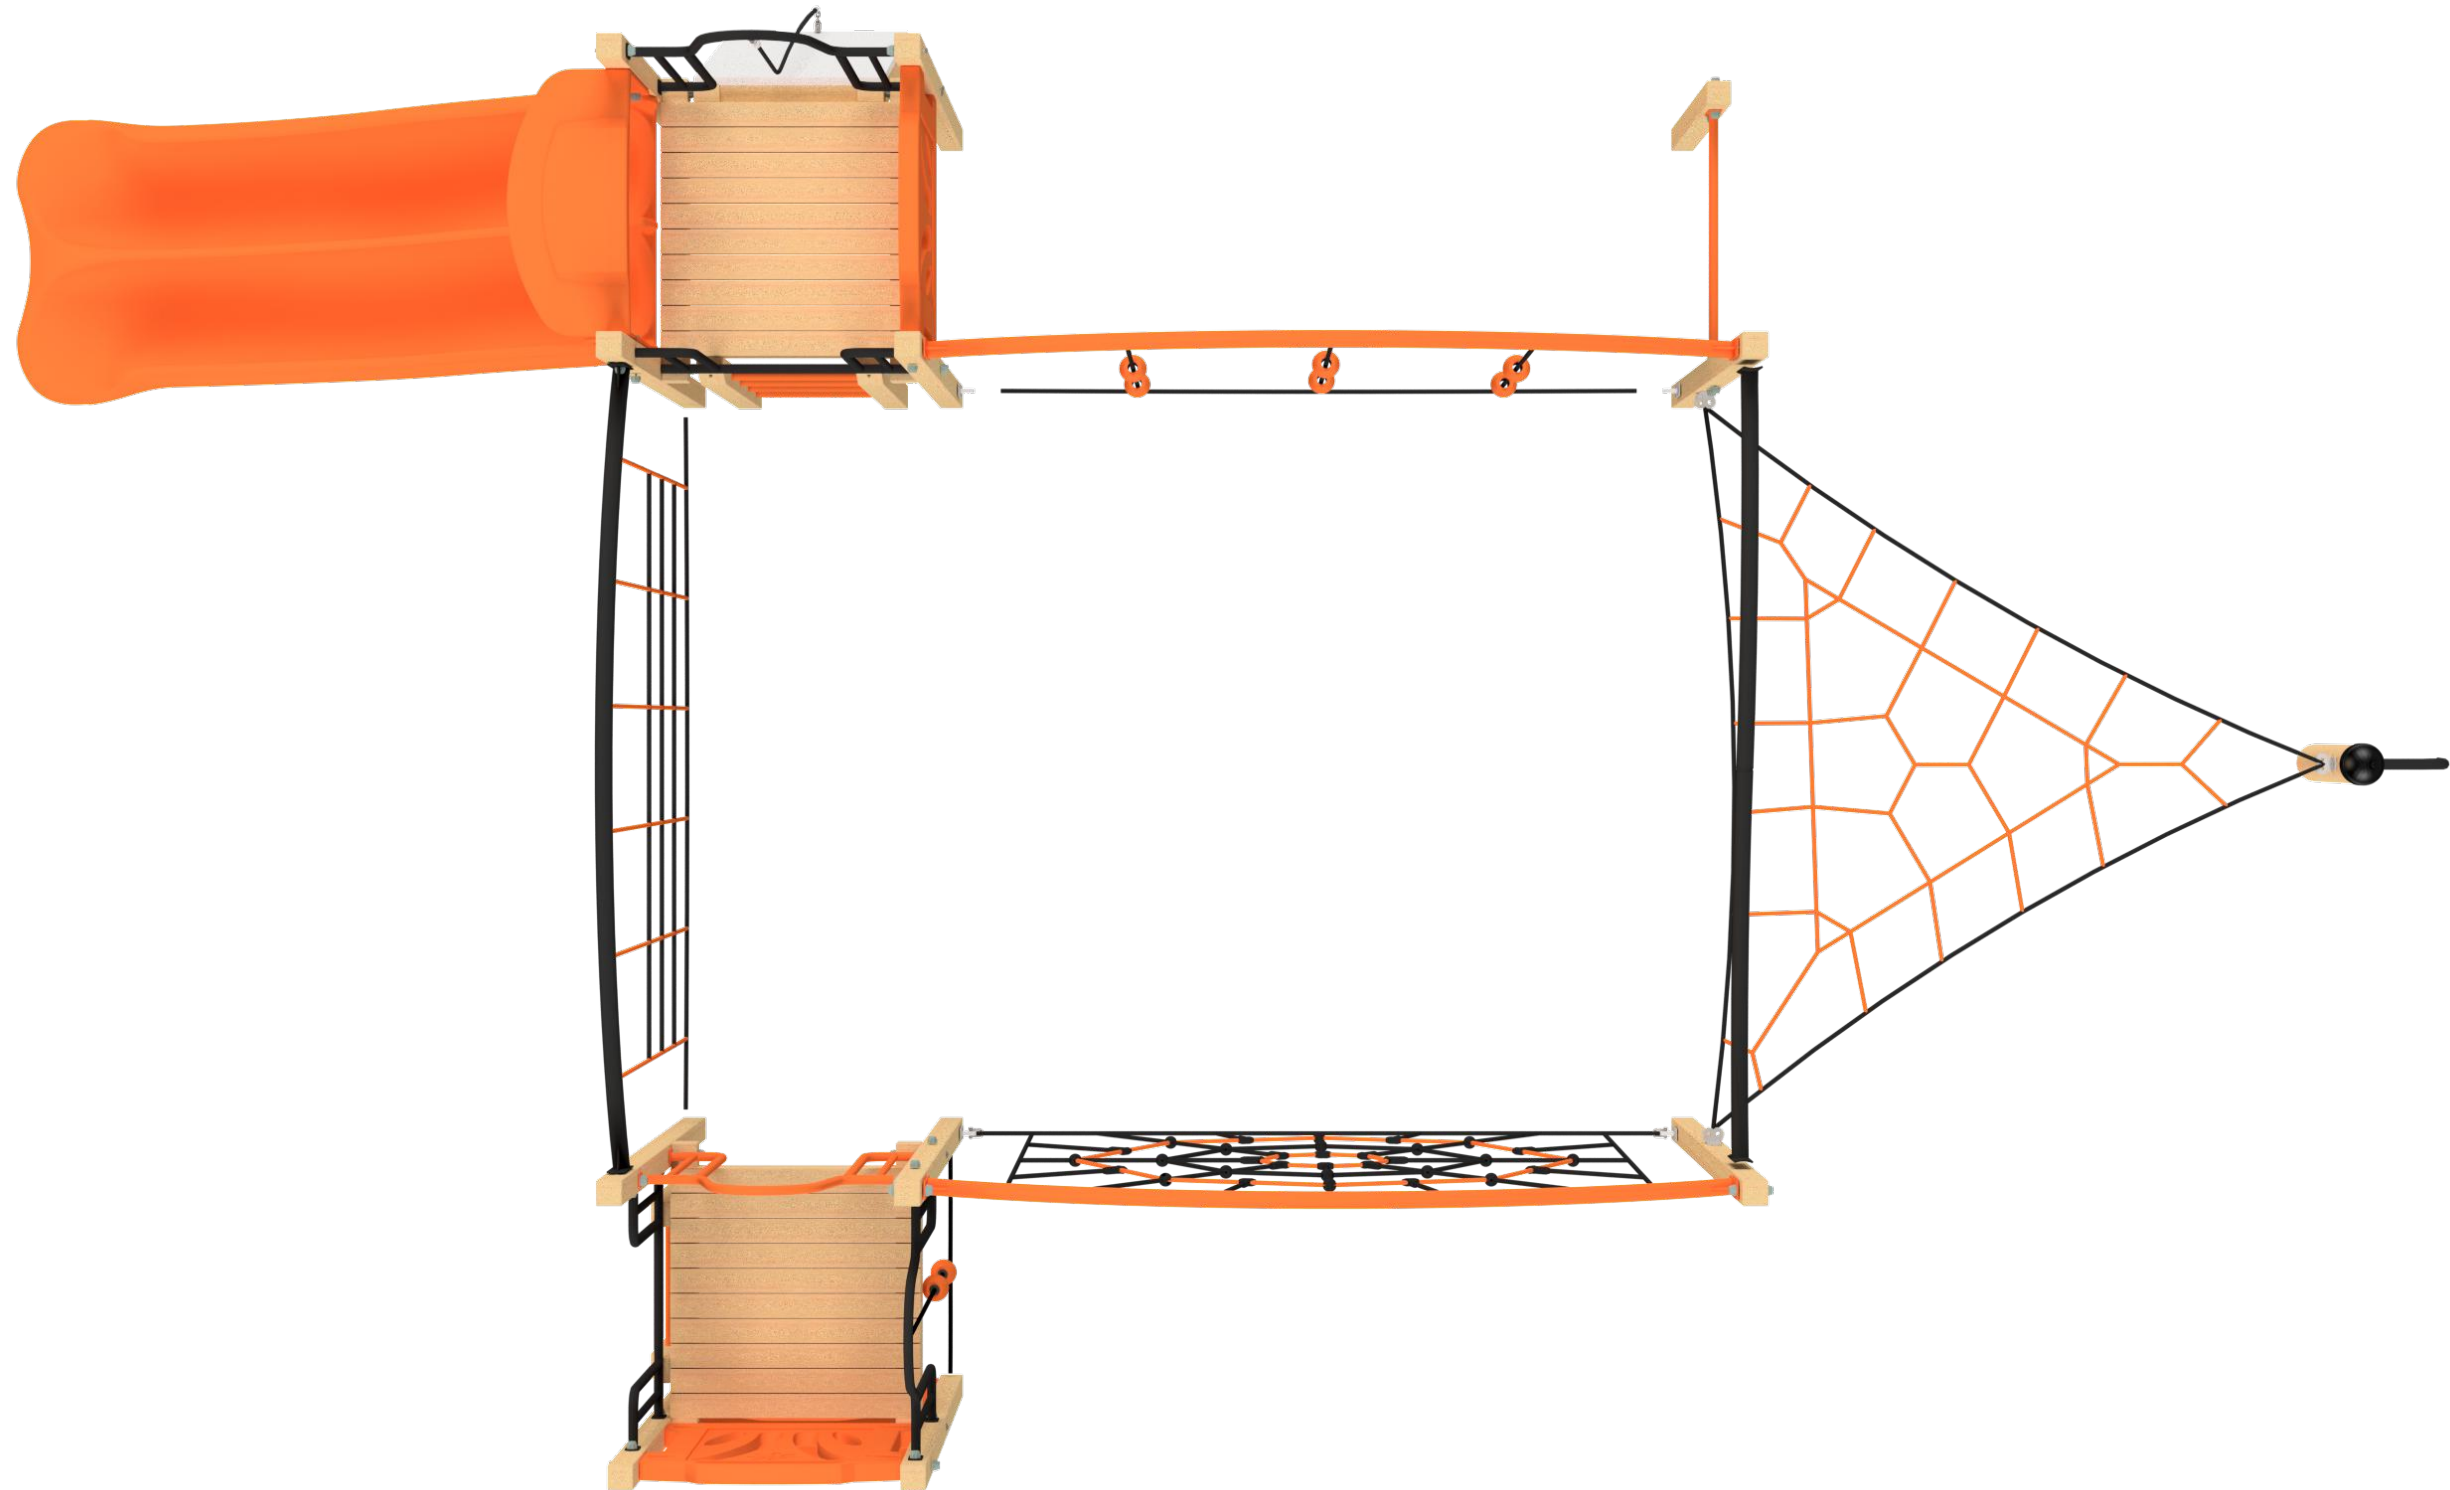

MOMP1403 - Fusion CA-F 1403 - Timbaplay

MOMP1403 - Fusion CA-F 1403 - Timbaplay

Technical Information

Main Dimension	13130 x 8540mm
Total Area	112.13m ²
Max FHO	2860mm
Heaviest Part	-
Compliant to	NZS 5828:2015 AS 4685:(series) EN 1176:2008