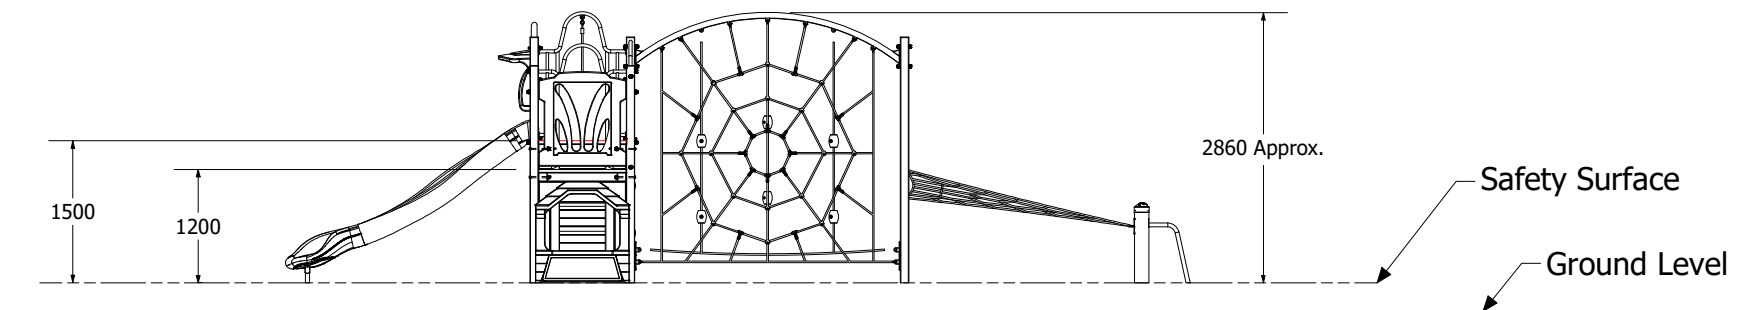

MOMP1403 - Fusion CA-F 1403 - Timbaplay

MOMP1403 - Fusion CA-F 1403 - Timbaplay

Technical Information

Main Dimension	13130 x 8540mm
Total Area	112.13m ²
Max FHO	2860mm
Heaviest Part	-
Compliant to	NZS 5828:2015 AS 4685:(series) EN 1176:2008