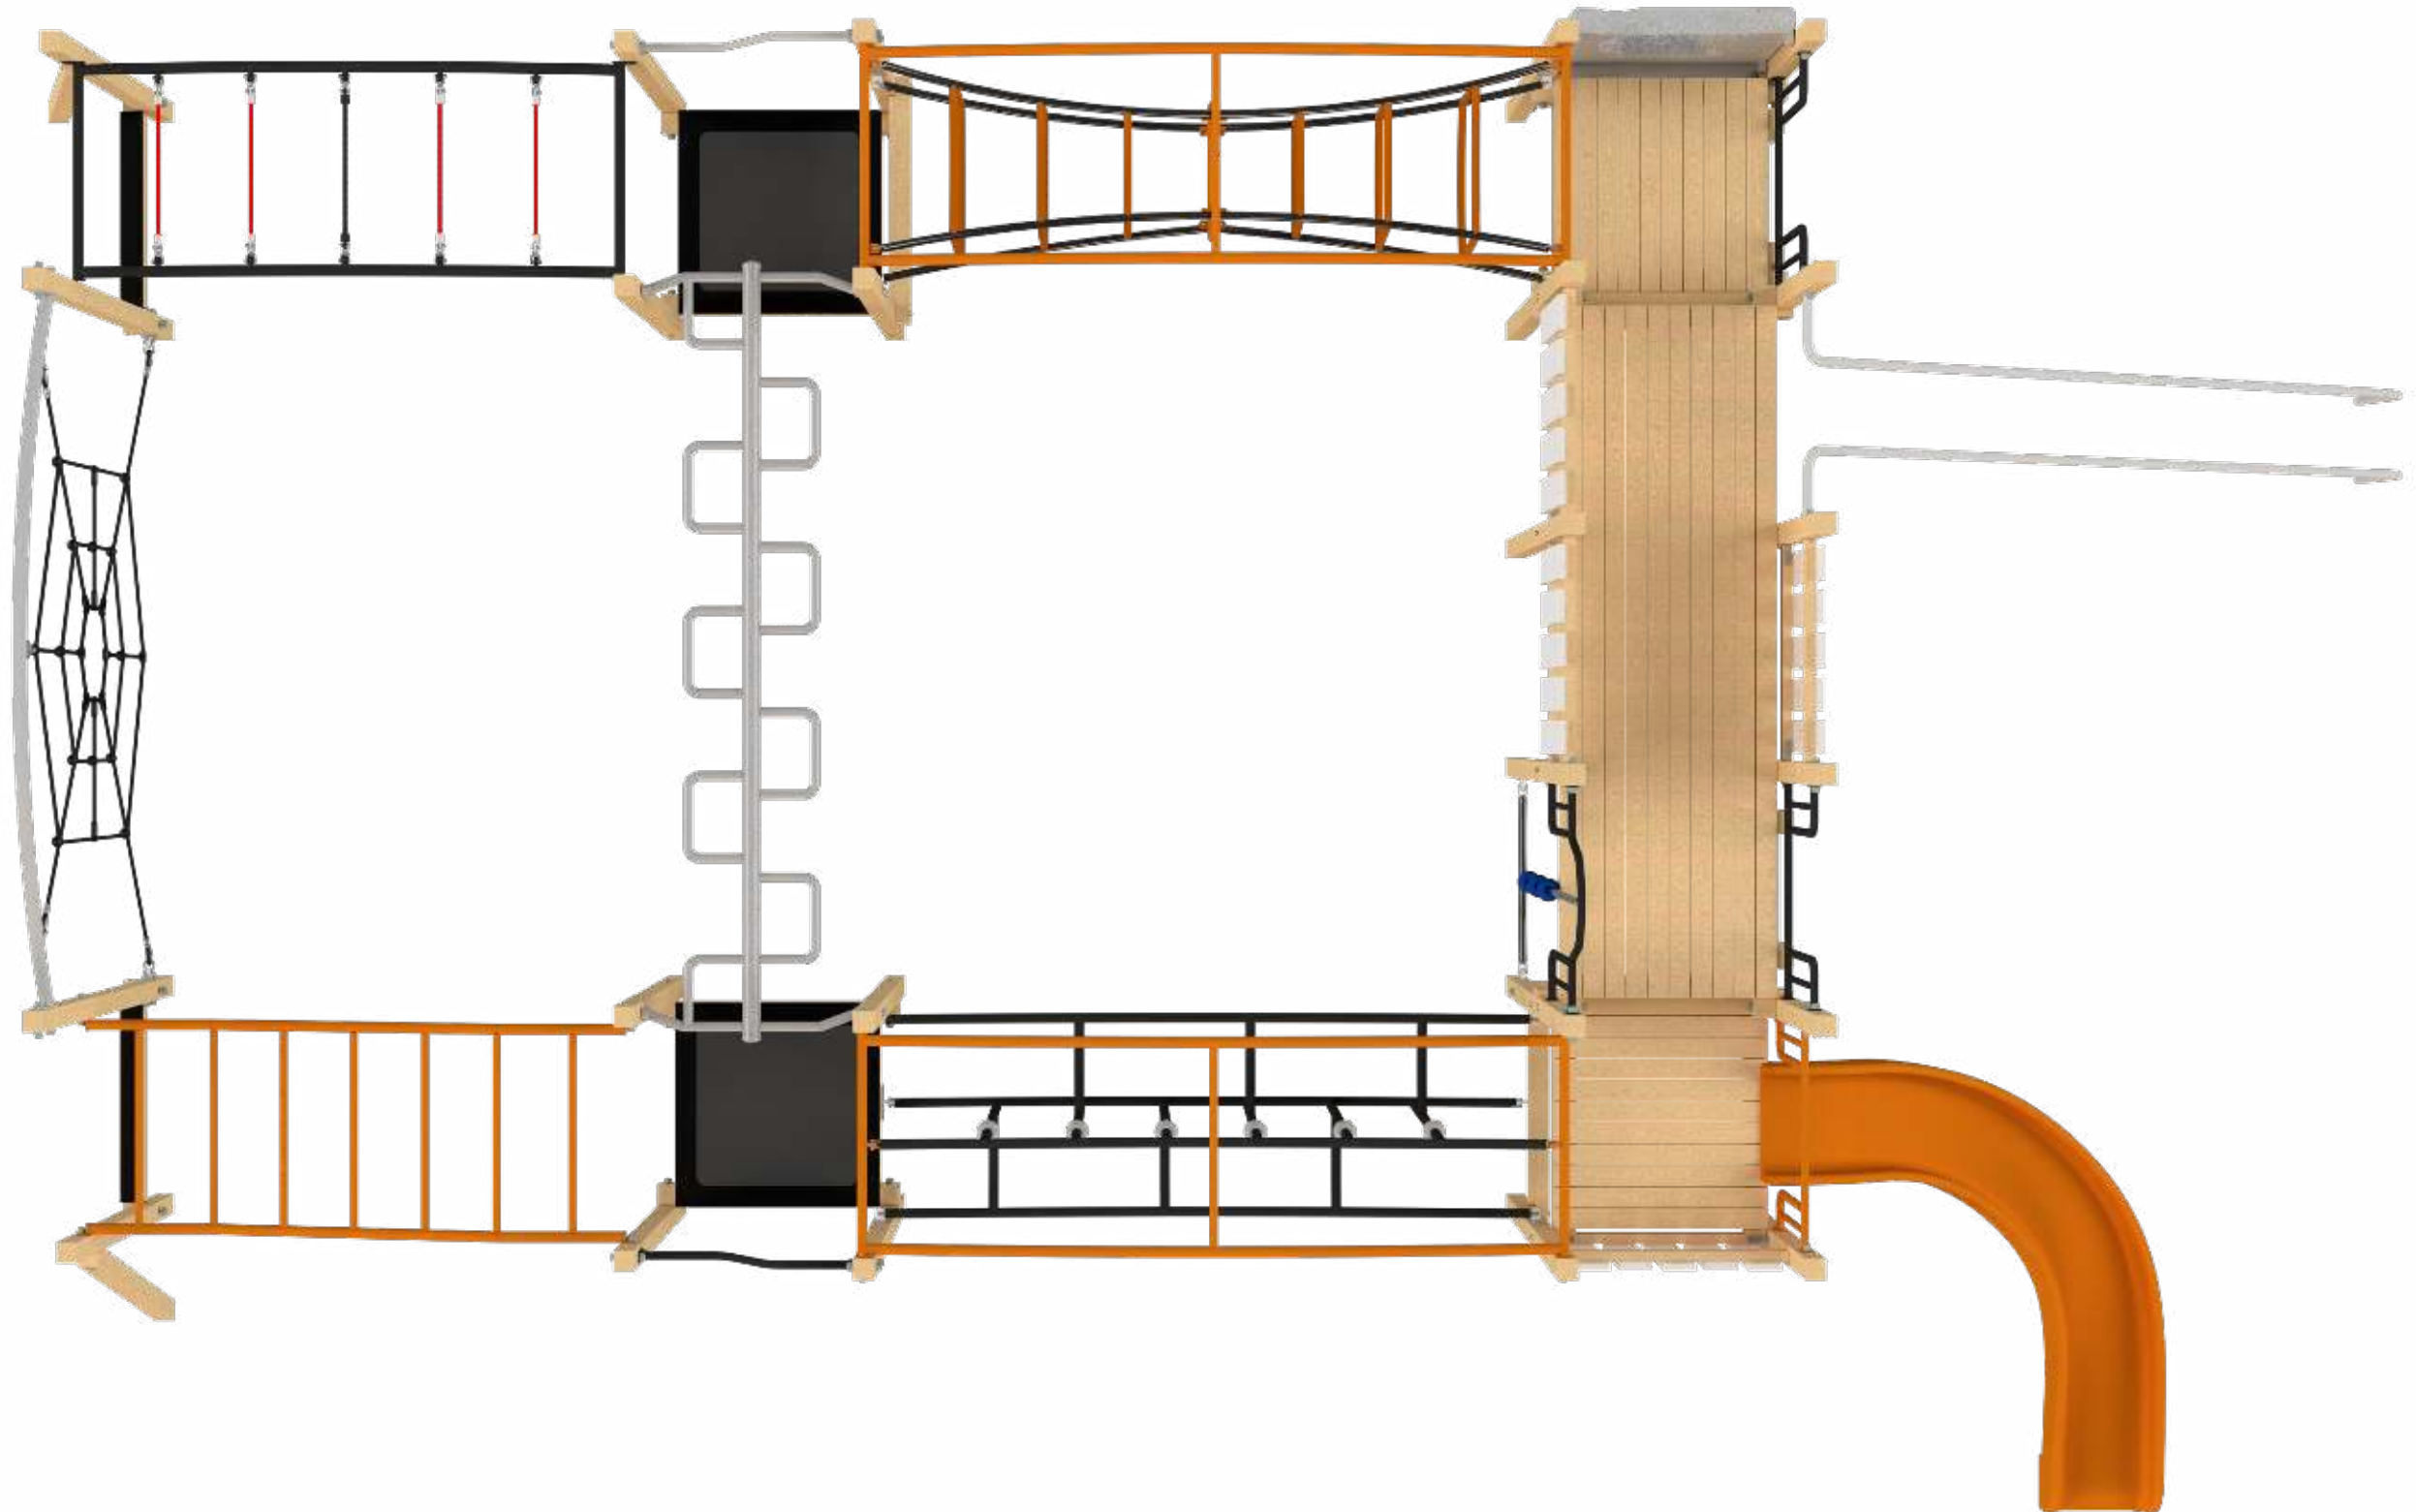

# MOTP406 - Jungle 406 - Timbaplay

# MOTP406 - Jungle 406 - Timbaplay

1:100 @ A3

Technical Information

Main Dimension	14550 x 10750
Total Area	143.3m <sup>2</sup>
Max FHO	2600
Heaviest Part	90kg
Compliant to	NZS 5828:2015 AS 4685:2017 EN 1176:2008