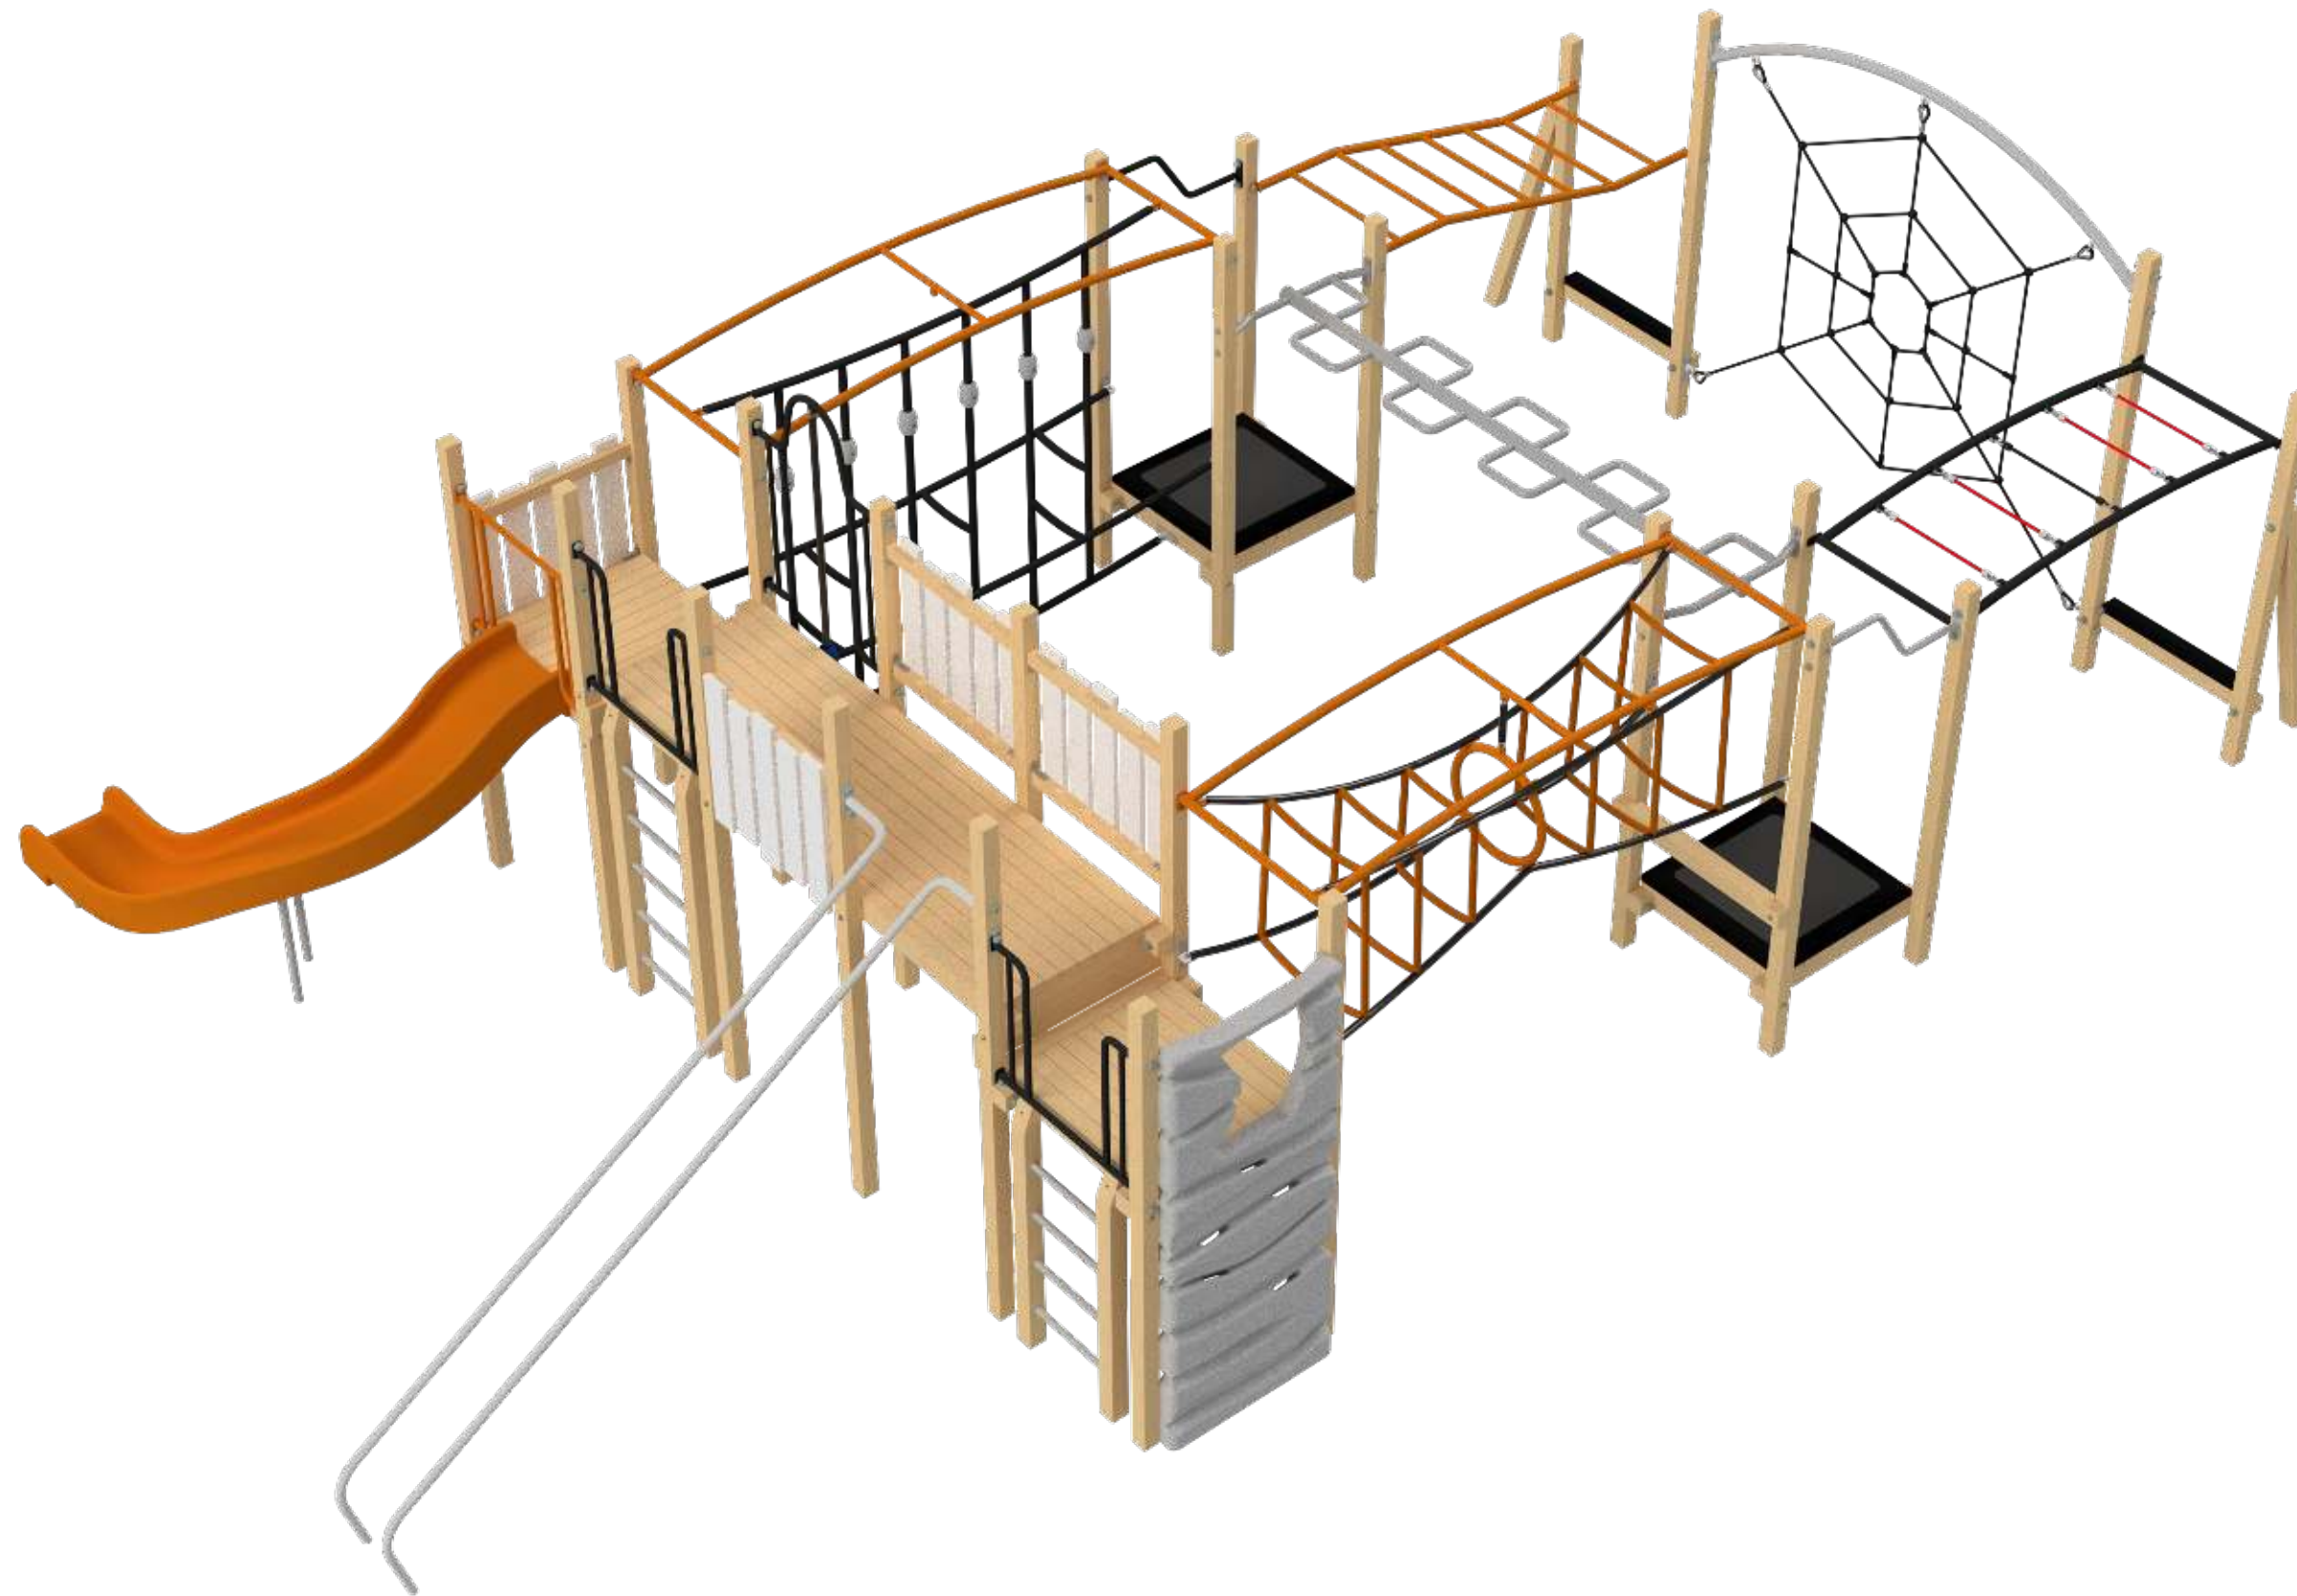

# MOTP406 - Jungle 406 - Timbaplay

# MOTP406 - Jungle 406 - Timbaplay

1:100 @ A3

Technical Information

Main Dimension	14550 x 10750
Total Area	143.3m <sup>2</sup>
Max FHO	2600
Heaviest Part	90kg
Compliant to	NZS 5828:2015 AS 4685:2017 EN 1176:2008

Age groups appropriate for:

Toddlers & Pre-Schoolers

Primary to Big Kids

Teenagers to Young Adults

Whole family / Young at Heart