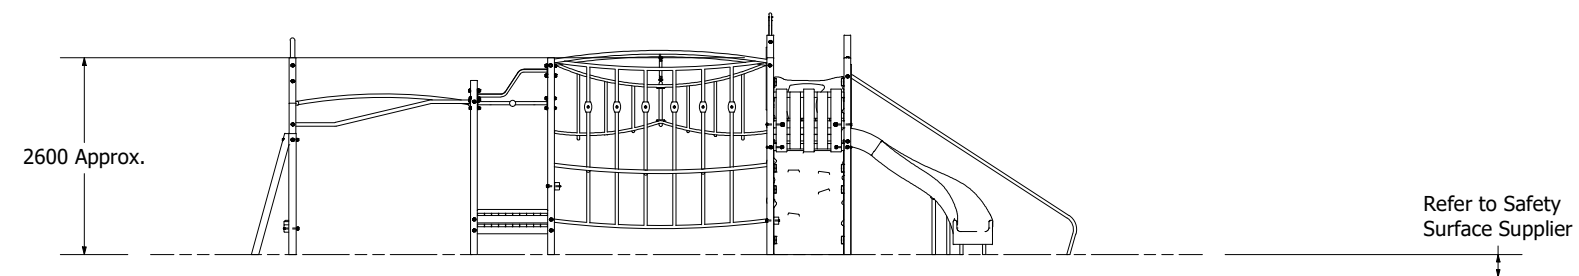

# MOTP406 - Jungle 406 - Timbaplay

1:100 @ A3

Technical Information

Main Dimension	14550 x 10750
Total Area	143.3m <sup>2</sup>
Max FHO	2600
Heaviest Part	90kg
Compliant to	NZS 5828:2015 AS 4685:2017 EN 1176:2008