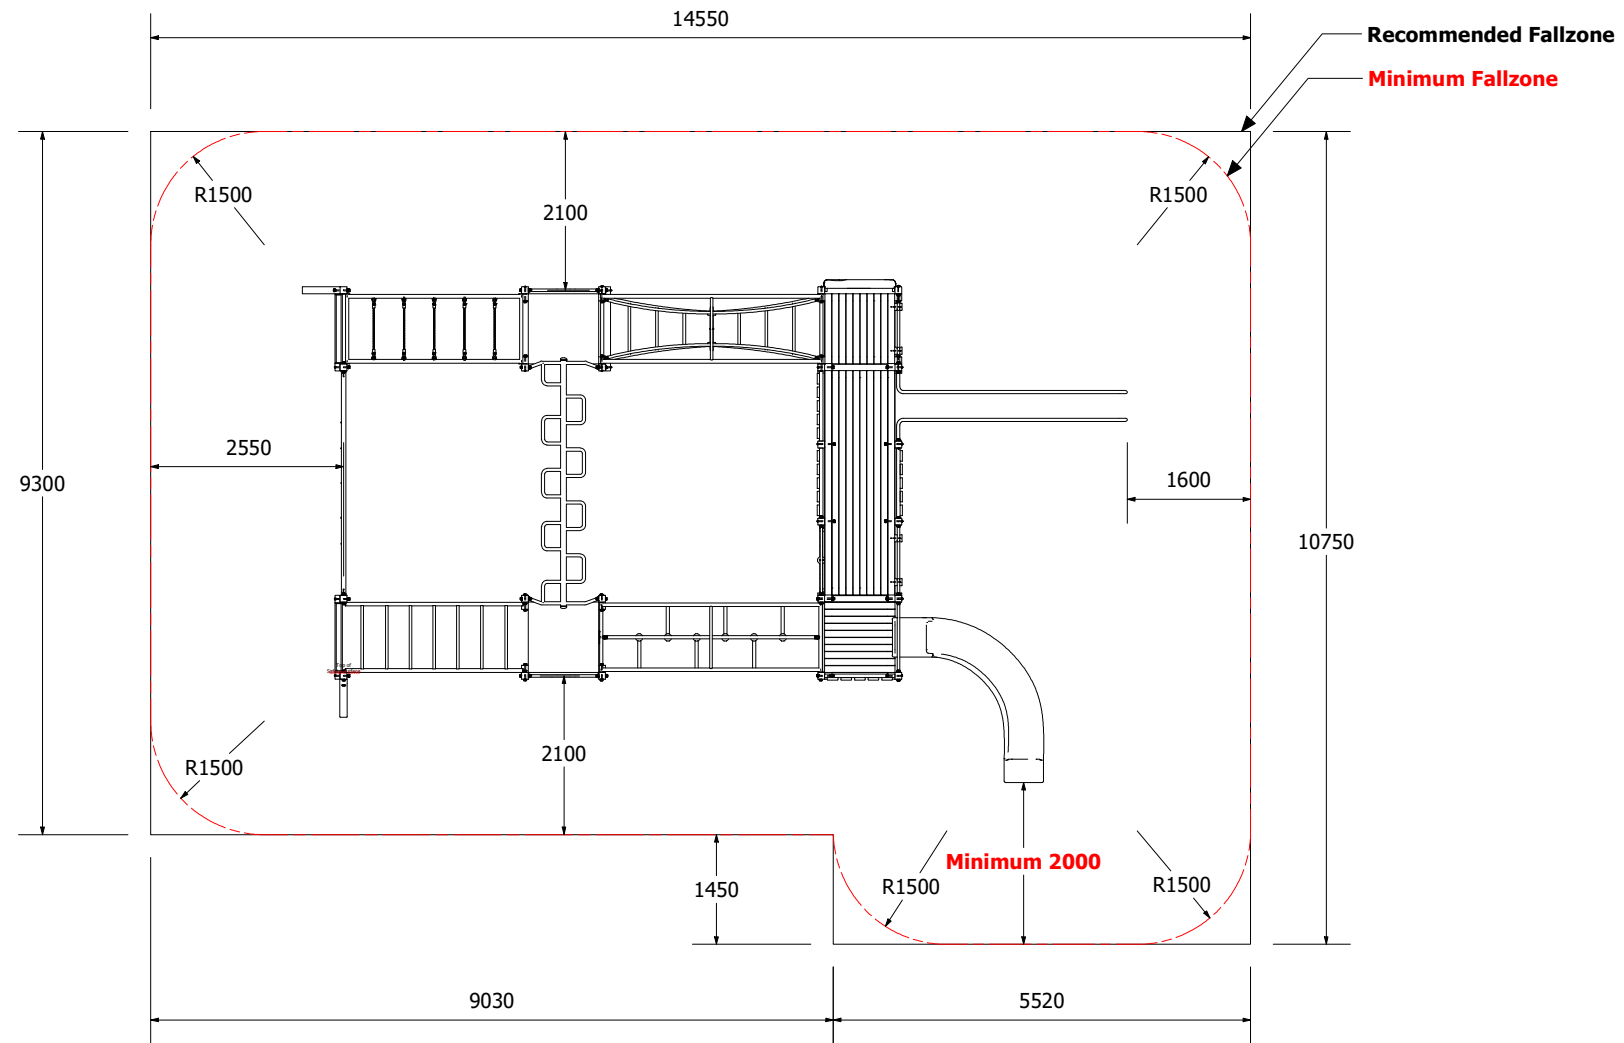

# MOTP406 - Jungle 406 - Timbaplay

1:100 @ A3

Technical Information

Main Dimension	14550 x 10750
Total Area	143.3m <sup>2</sup>
Max FHO	2600
Heaviest Part	90kg
Compliant to	NZS 5828:2015 AS 4685:2017 EN 1176:2008