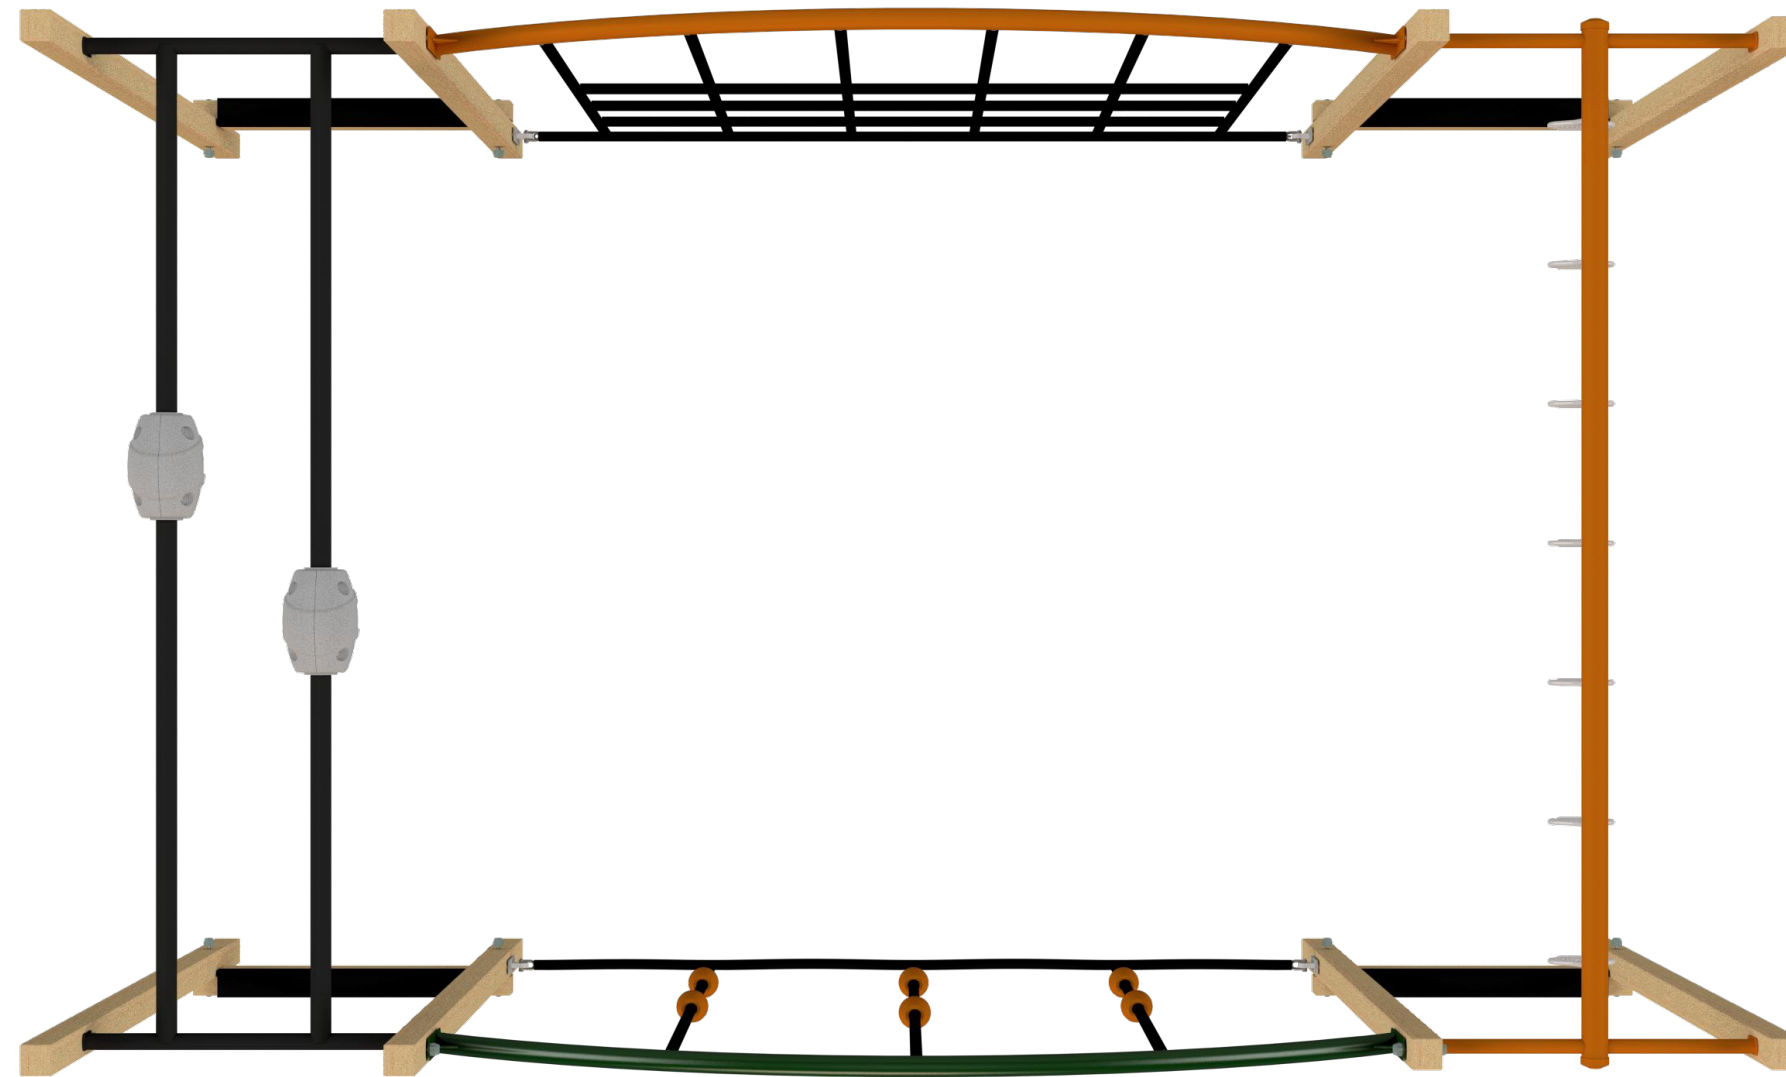

MOTP425 - Jungle 425 - Timbaplay

MOTP425 - Jungle 425 - Timbaplay

MOTP425 - Jungle 425 - Timbaplay

MOTP425 - Jungle 425 - Timbaplay

Technical Information	
Main Dimension	8590 x 6200mm
Total Area	53.3m ²
Max FHO	2200mm
Heaviest Part	-
Compliant to	NZS 5828:2015 AS 4685:(series) EN 1176:2008