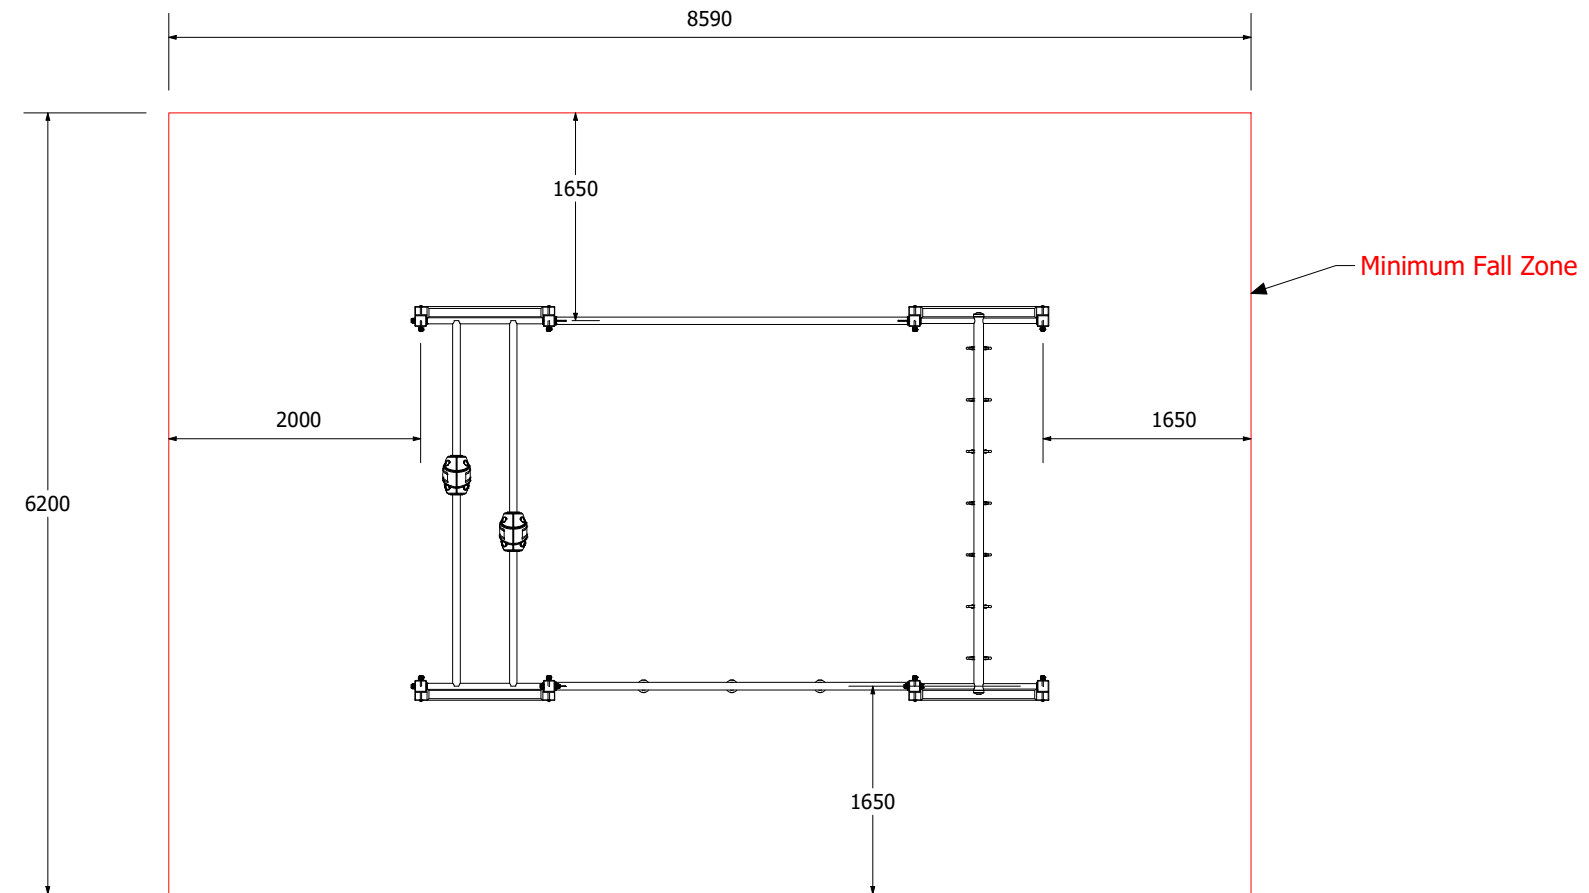

MOTP425 - Jungle 425 - Timbaplay

MOTP425 - Jungle 425 - Timbaplay

MOTP425 - Jungle 425 - Timbaplay

MOTP425 - Jungle 425 - Timbaplay

Technical Information	
Main Dimension	8590 x 6200mm
Total Area	53.3m ²
Max FHO	2200mm
Heaviest Part	-
Compliant to	NZS 5828:2015 AS 4685:(series) EN 1176:2008