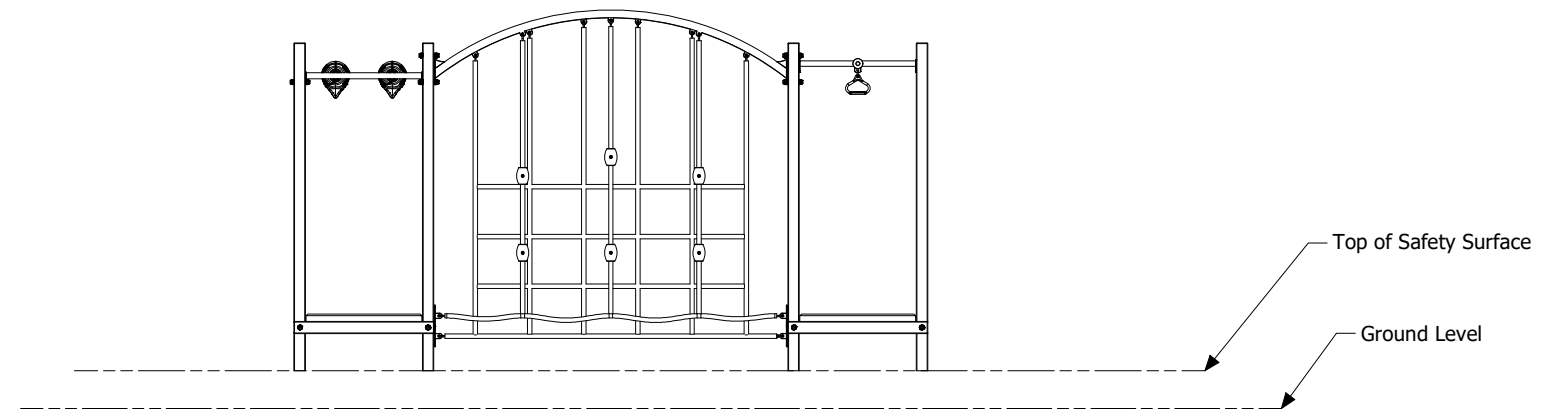

MOTP425 - Jungle 425 - Timbaplay

MOTP425 - Jungle 425 - Timbaplay

MOTP425 - Jungle 425 - Timbaplay

MOTP425 - Jungle 425 - Timbaplay

Technical Information	
Main Dimension	8590 x 6200mm
Total Area	53.3m ²
Max FHO	2200mm
Heaviest Part	-
Compliant to	NZS 5828:2015 AS 4685:(series) EN 1176:2008