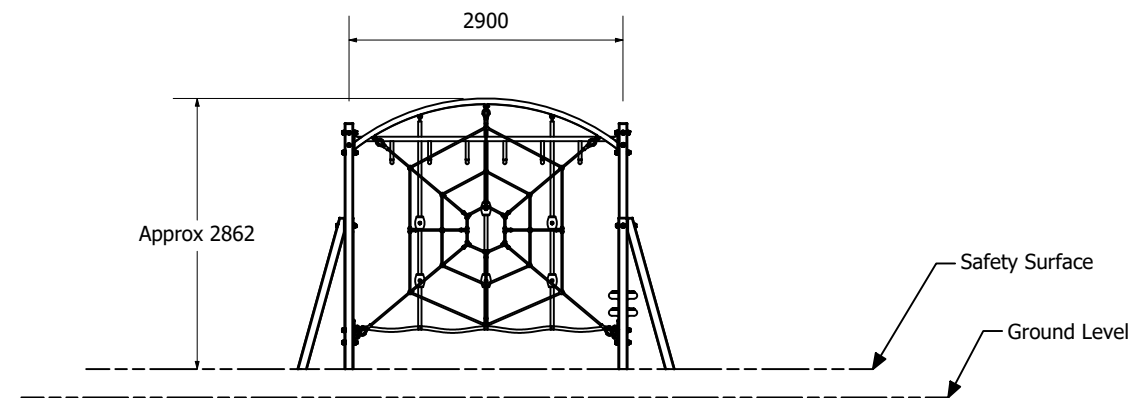

MOTP440 - Jungle 440 - Timbaplay

MOTP440 - Jungle 440 - Timbaplay

MOTP440 - Jungle 440 - Timbaplay

Technical Information	
Main Dimension	7000 x 7050mm
Total Area	50m ²
Max FHO	3000
Heaviest Part	40kg
Compliant to	NZS 5828:2015 AS 4685:(series) EN 1176:2008