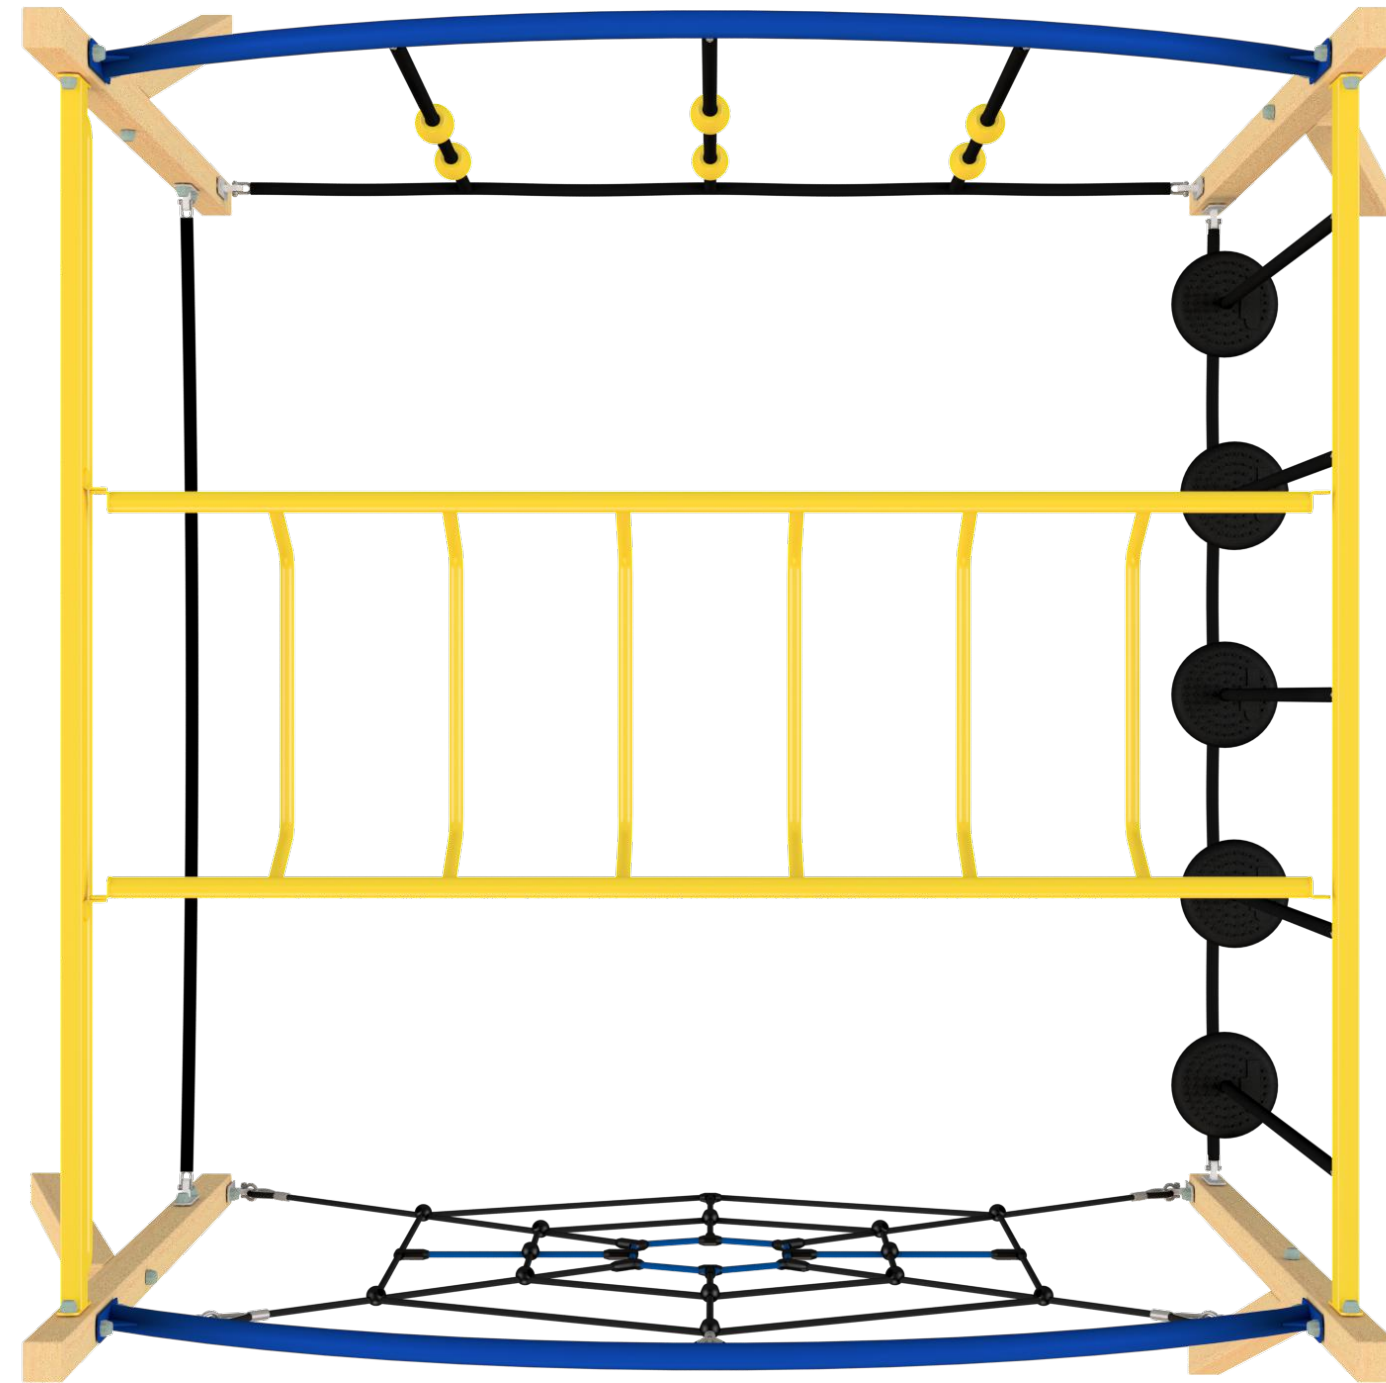

MOTP440 - Jungle 440 - Timbaplay

MOTP440 - Jungle 440 - Timbaplay

MOTP440 - Jungle 440 - Timbaplay

Technical Information	
Main Dimension	7000 x 7050mm
Total Area	50m ²
Max FHO	3000
Heaviest Part	40kg
Compliant to	NZS 5828:2015 AS 4685:(series) EN 1176:2008