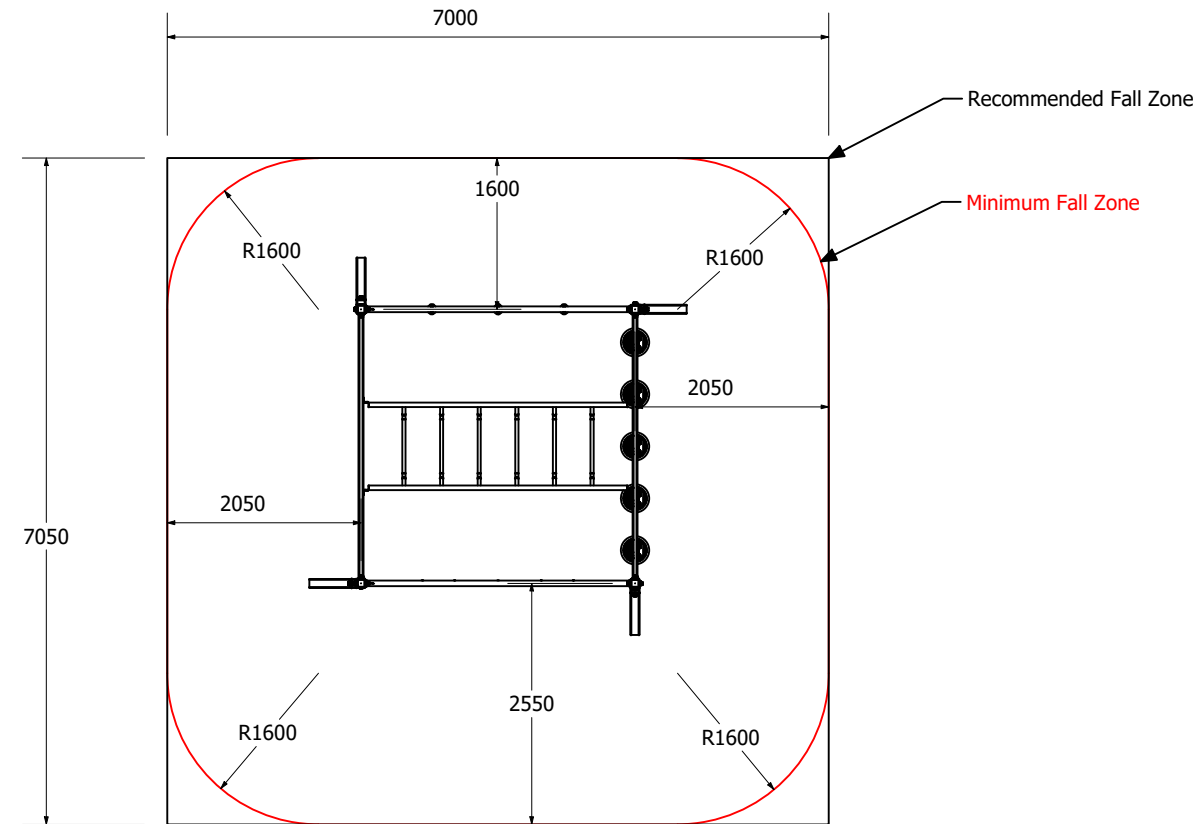

MOTP440 - Jungle 440 - Timbaplay

MOTP440 - Jungle 440 - Timbaplay

MOTP440 - Jungle 440 - Timbaplay

Technical Information	
Main Dimension	7000 x 7050mm
Total Area	50m ²
Max FHO	3000
Heaviest Part	40kg
Compliant to	NZS 5828:2015 AS 4685:(series) EN 1176:2008