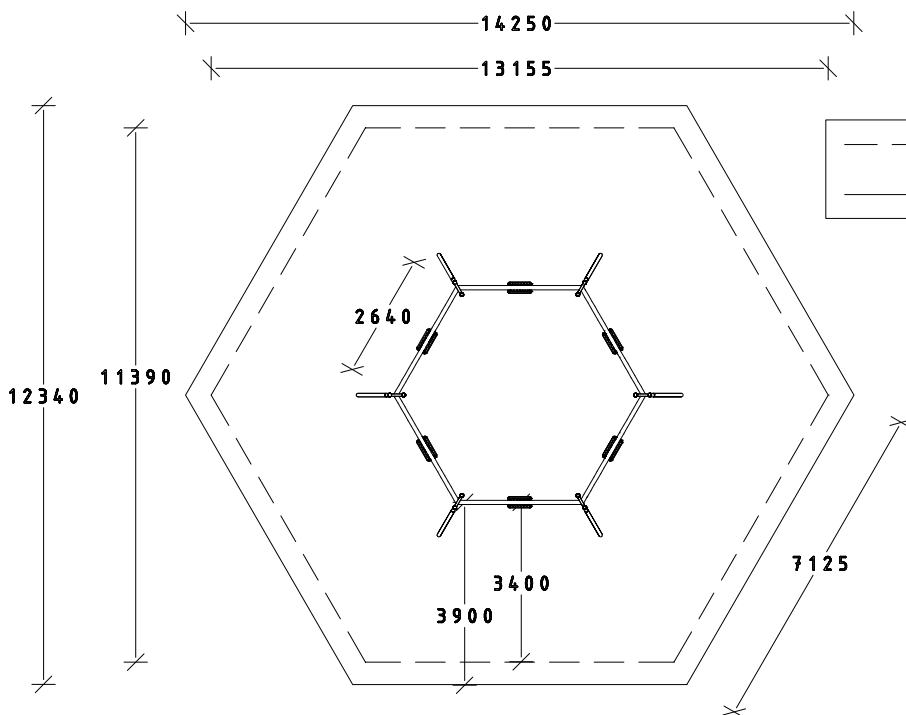

Supa-Six Swing

Two Supa-Threes makes Supa-Six. On this swing 6 users swing towards each other which adds a different dimension to the basic swing. Large flat rubber seats.

Safety, Quality, Durability and Usability:

Age groups appropriate for:

Development Benefits

- BAL** Balance
- CO-ORD** Co-ordination
- GMS** Gross motor skills
- SD** Social Development

**A
Bark**

Min. Safety Surface required	Minimum
Area	132m ²
Surrounds 300 x 50	43m
Bark/Cushionfall	40m ³
Pegs	39
Max height of structure from safety surfacing	2.6m

**B
Matting**

Min. Safety Surface required	Minimum
Area	113m ²
Surrounds 300 x 50	40m
Bark/Cushionfall	n/a m ³
Pegs	n/a
Max height of structure from safety surfacing	2.6m