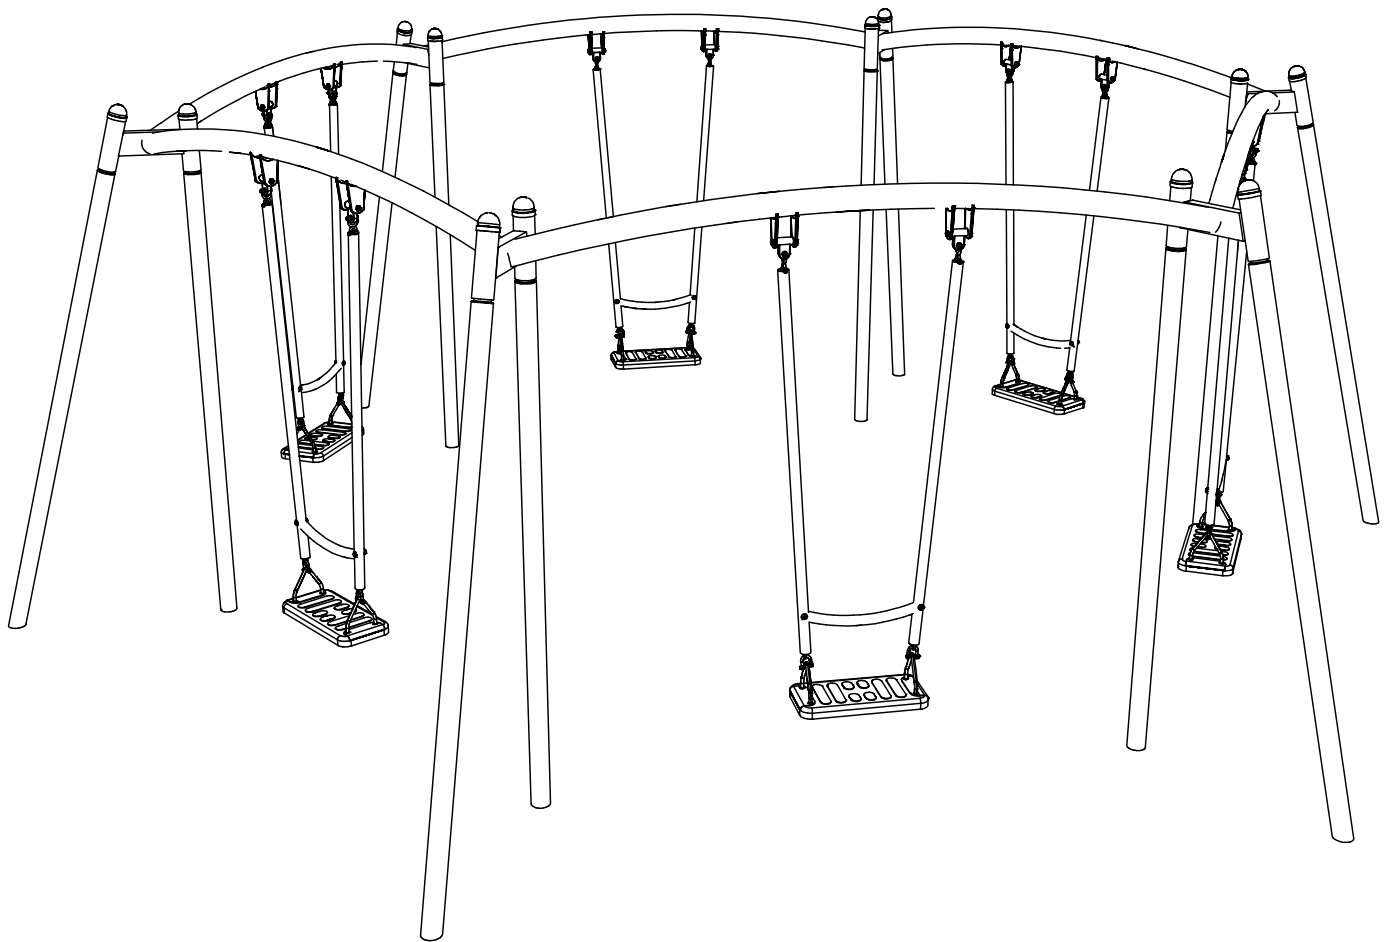

Supa-Six Swing

Two Supa-Threes makes Supa-Six. On this swing 6 users swing towards each other which adds a different dimension to the basic swing. Large flat rubber seats.

Safety, Quality, Durability and Usability:

- Certified to NZS5828:2004
- Conditional 25 Year Warranty
- Triple Coat Protective Powdercoating
- Force 10 Swing Hangers
- Self-Supporting Frame
- Minimal Maintenance
- Vandal Resistant
- Heavy Duty

Age groups appropriate for:

Development Benefits

- BAL** Balance
- CO-ORD** Co-ordination
- GMS** Gross motor skills
- SD** Social Development

**A
Bark**

Min. Safety Surface required	Minimum
Area	132m ²
Surrounds 300 x 50	43m
Bark/Cushionfall	40m ³
Pegs	39
Max height of structure from safety surfacing	2.6m

**B
Matting**

Min. Safety Surface required	Minimum
Area	113m ²
Surrounds 300 x 50	40m
Bark/Cushionfall	n/a m ³
Pegs	n/a
Max height of structure from safety surfacing	2.6m