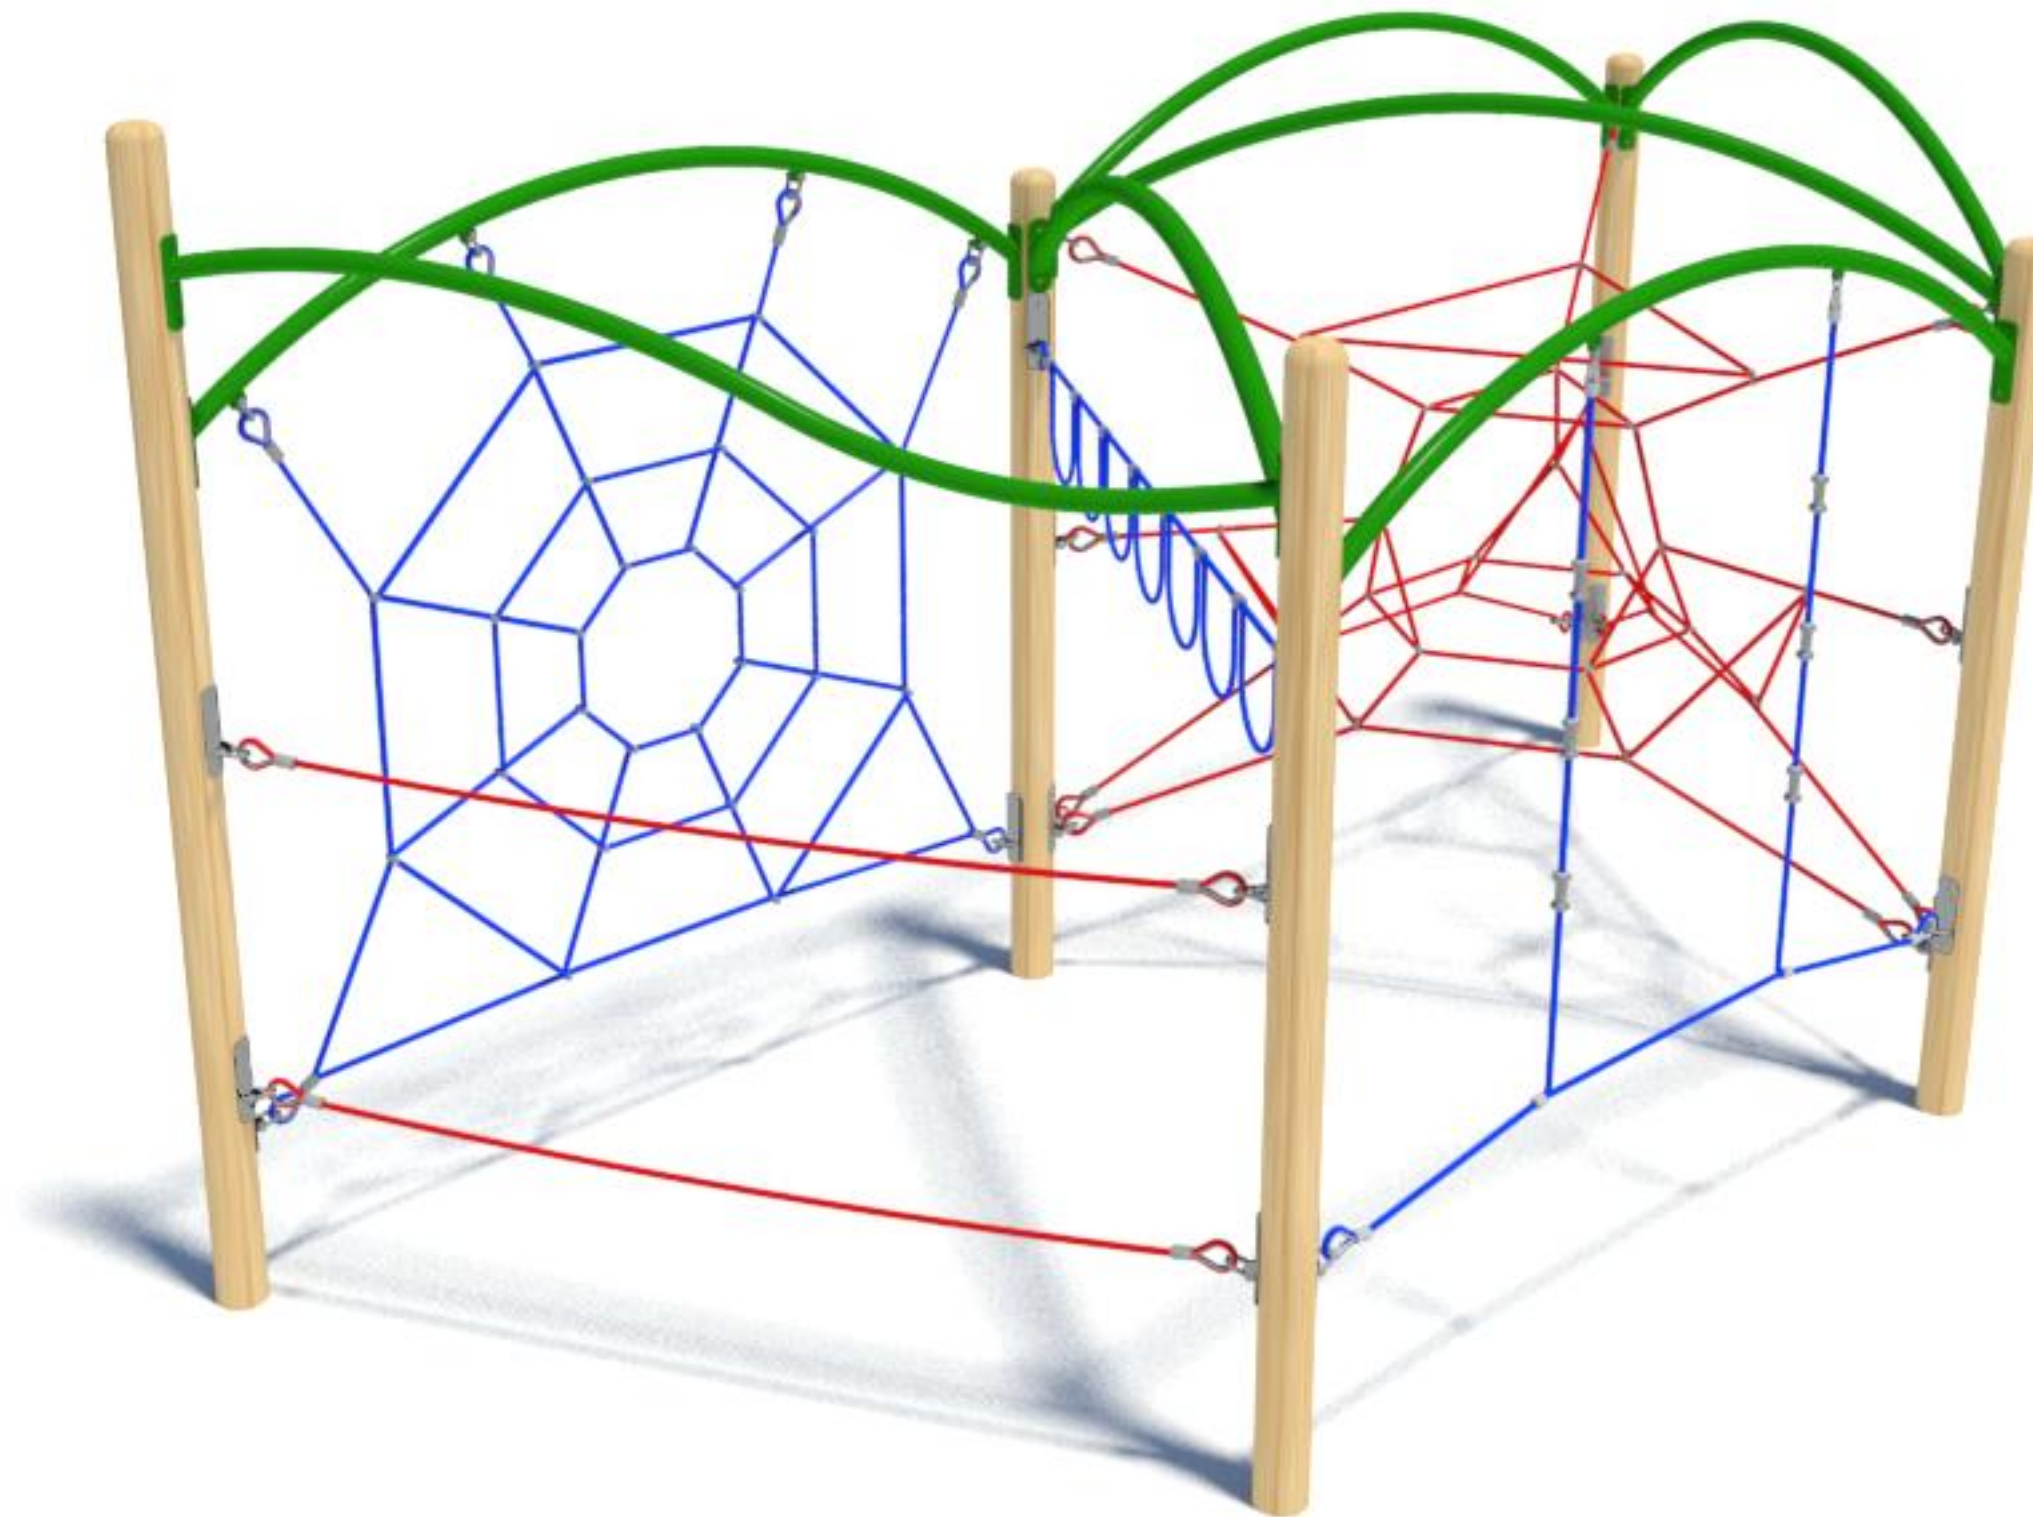

Metaplay

Technical Information

Equipment only measurement - mm	mm
Weight (lowest part) - kg	kg
Total height above safety surface - mm	mm
Standard installation depth - mm	mm
Available for surface mount	no yes
Free height of fall - mm	mm
Safety zone - m <sup>2</sup>	m <sup>2</sup>
Safety zone - mm	mm
Compliant to standards	EN1176

Age groups appropriate for:

Development Benefits.

<input type="checkbox"/> AGL	Agility
<input type="checkbox"/> BAL	Balance
<input type="checkbox"/> CO-ORD	Co-ordination
<input type="checkbox"/> FMS	Fine Motor Skills
<input type="checkbox"/> GMS	Gross motor skills
<input type="checkbox"/> SD	Social development
<input type="checkbox"/> TW	Team work
<input type="checkbox"/> FLEX	Flexibility
<input type="checkbox"/> LOCO	Locomotion
<input type="checkbox"/> ICP	Imagine creative play

# Rampage CA-R 1203

Metaplay

Technical Information

Equipment only measurement - mm	mm
Weight (lowest part) - kg	kg
Total height above safety surface - mm	mm
Standard installation depth - mm	mm
Available for surface mount	no/yes
Free height of fall - mm	mm
Safety zone - m <sup>2</sup>	m <sup>2</sup>
Safety zone - mm	mm
Compliant to standards	EN1176