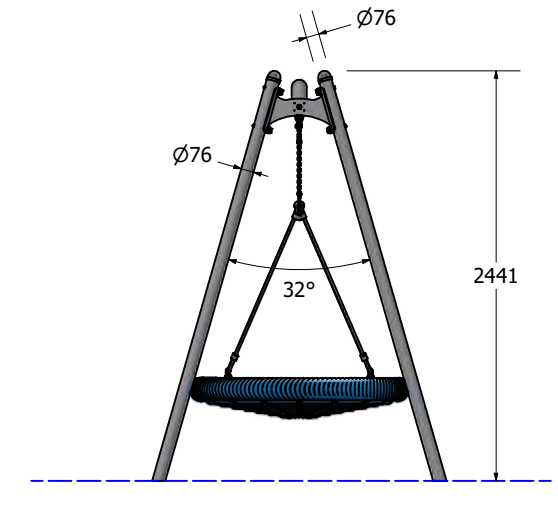

METAPLAY SWING - 2 BAY BASKET

SWMP2BBL

Age groups appropriate for:

 Toddlers & Pre-Schoolers

 Primary to Big Kids

 Teenagers to Young Adults

 Whole family / Young at Heart

METAPLAY SWING - 2 BAY BASKET

SWMP2BBL

DIMENSIONS AT GROUND LEVEL

Technical Information	
Main Dimension	7800 x 3500
Total Area	27 sq/m
Max FHO	1400 mm
Heaviest Part	50 kg
Compliant to	NZS 5828:2015 AS 4685:(series) EN 1176:2008