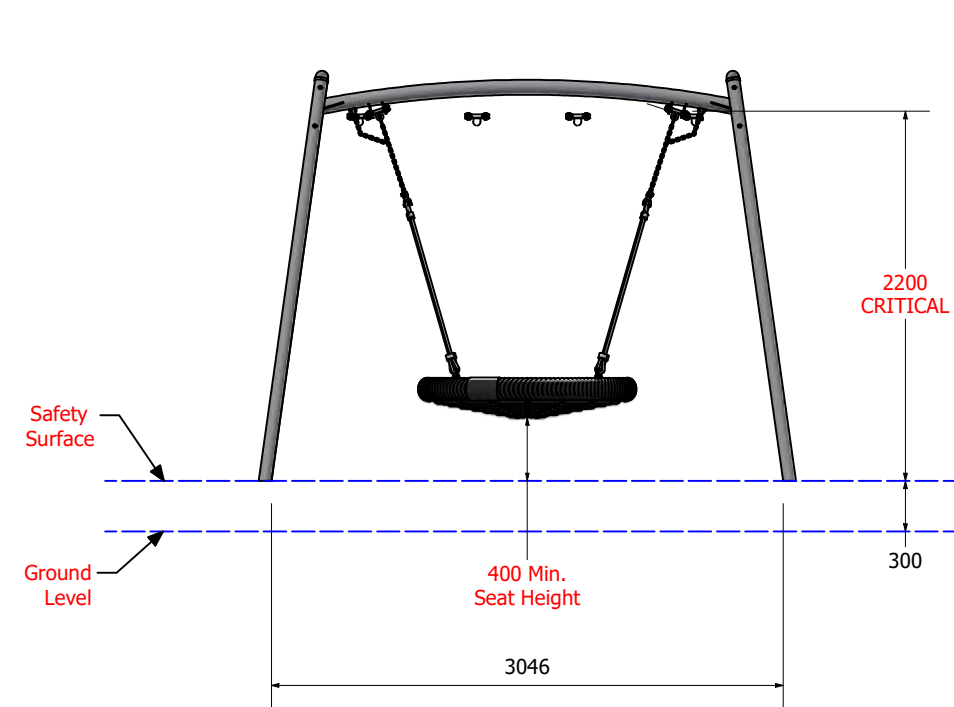

METAPLAY SWING - 2 BAY BASKET

SWMP2BBL

Age groups appropriate for:

 Toddlers & Pre-Schoolers

 Primary to Big Kids

 Teenagers to Young Adults

 Whole family / Young at Heart

METAPLAY SWING - 2 BAY BASKET

SWMP2BBL

DIMENSIONS AT GROUND LEVEL

Technical Information	
Main Dimension	7800 x 3500
Total Area	27 sq/m
Max FHO	1400 mm
Heaviest Part	50 kg
Compliant to	NZS 5828:2015 AS 4685:(series) EN 1176:2008