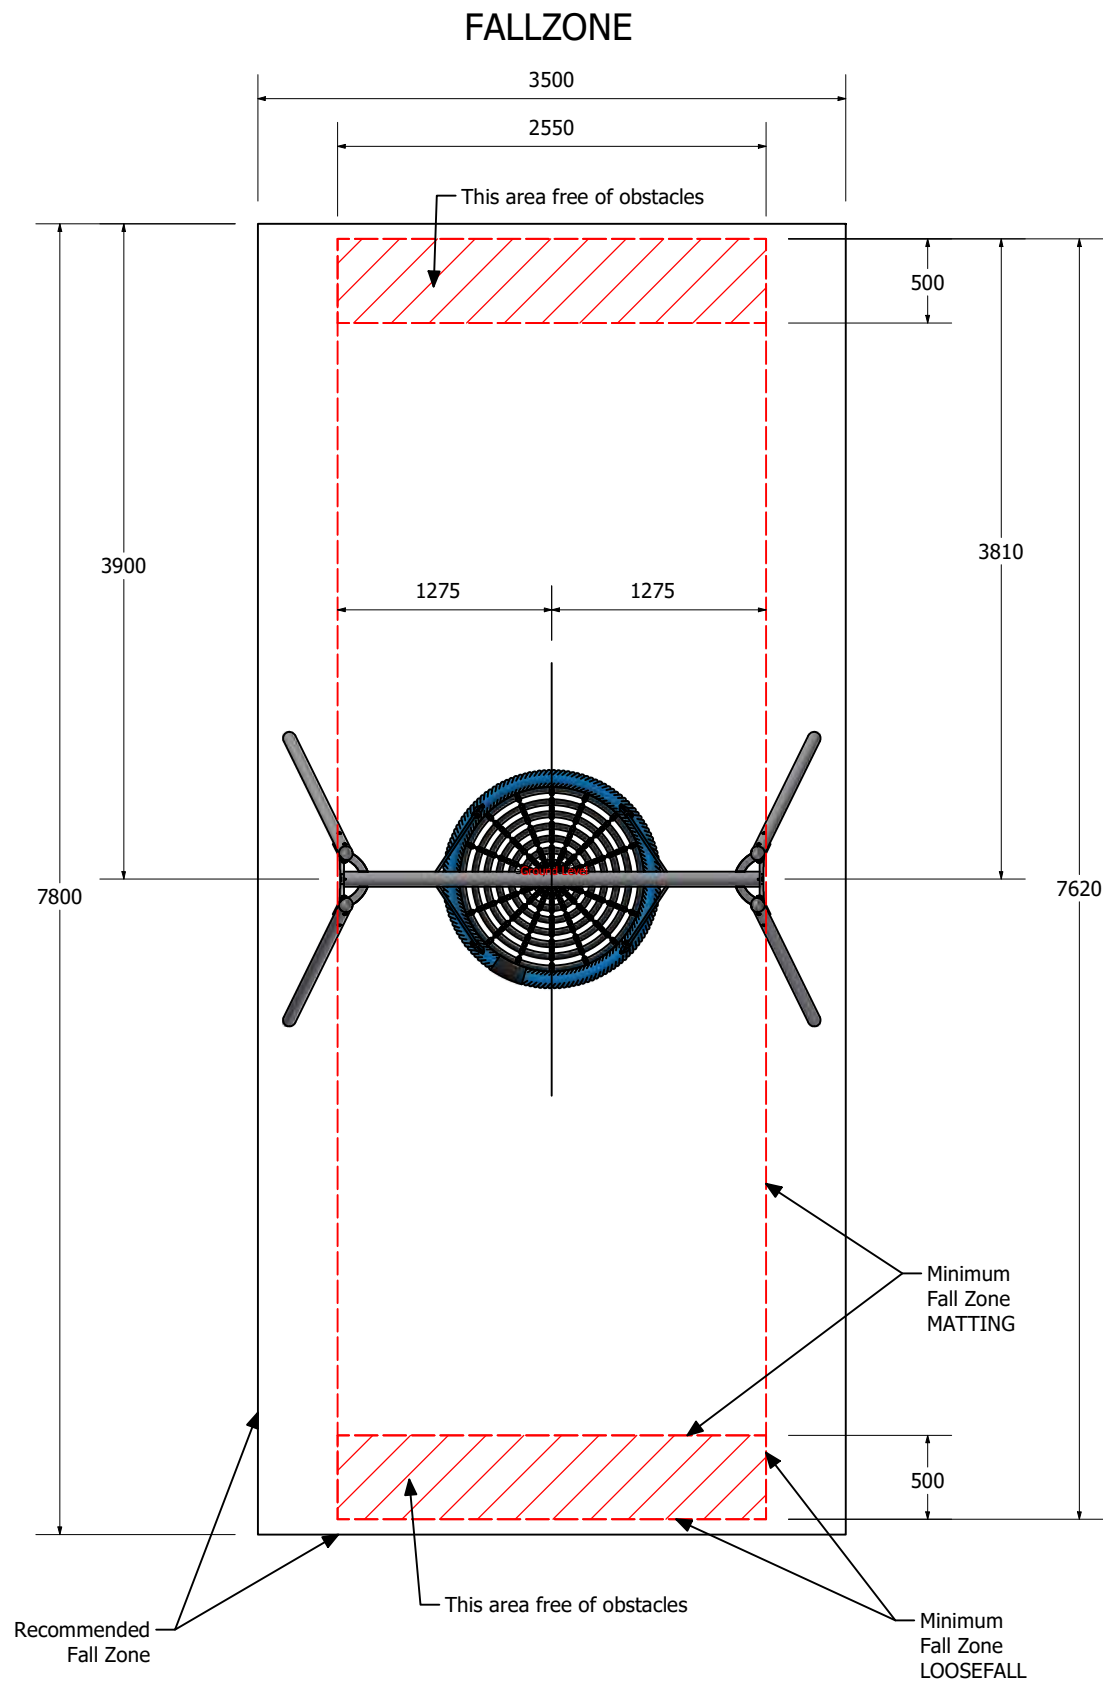

METAPLAY SWING - 2 BAY BASKET

SWMP2BBL

Age groups appropriate for:

 Toddlers & Pre-Schoolers

 Primary to Big Kids

 Teenagers to Young Adults

 Whole family / Young at Heart

METAPLAY SWING - 2 BAY BASKET

SWMP2BBL

DIMENSIONS AT GROUND LEVEL

Technical Information	
Main Dimension	7800 x 3500
Total Area	27 sq/m
Max FHO	1400 mm
Heaviest Part	50 kg
Compliant to	NZS 5828:2015 AS 4685:(series) EN 1176:2008