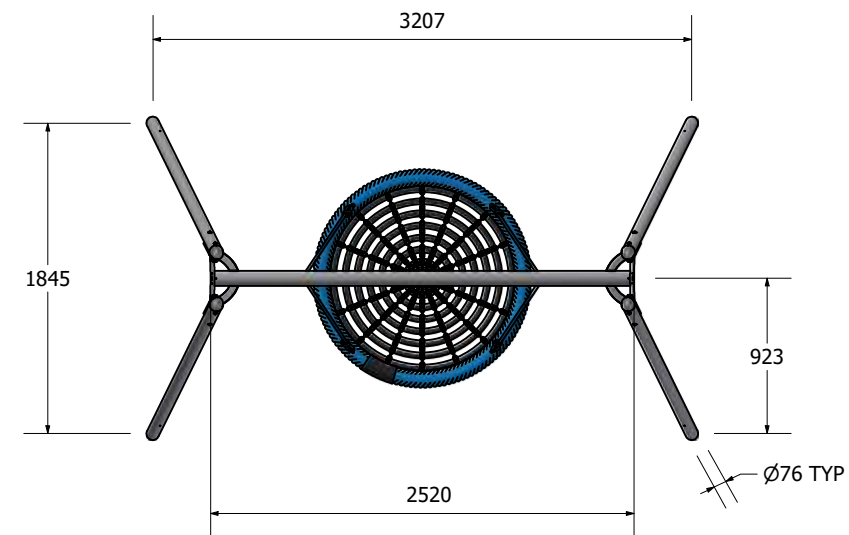

METAPLAY SWING - 2 BAY BASKET

SWMP2BBL

Age groups appropriate for:

 Toddlers & Pre-Schoolers

 Primary to Big Kids

 Teenagers to Young Adults

 Whole family / Young at Heart

METAPLAY SWING - 2 BAY BASKET

SWMP2BBL

DIMENSIONS AT GROUND LEVEL

Technical Information	
Main Dimension	7800 x 3500
Total Area	27 sq/m
Max FHO	1400 mm
Heaviest Part	50 kg
Compliant to	NZS 5828:2015 AS 4685:(series) EN 1176:2008