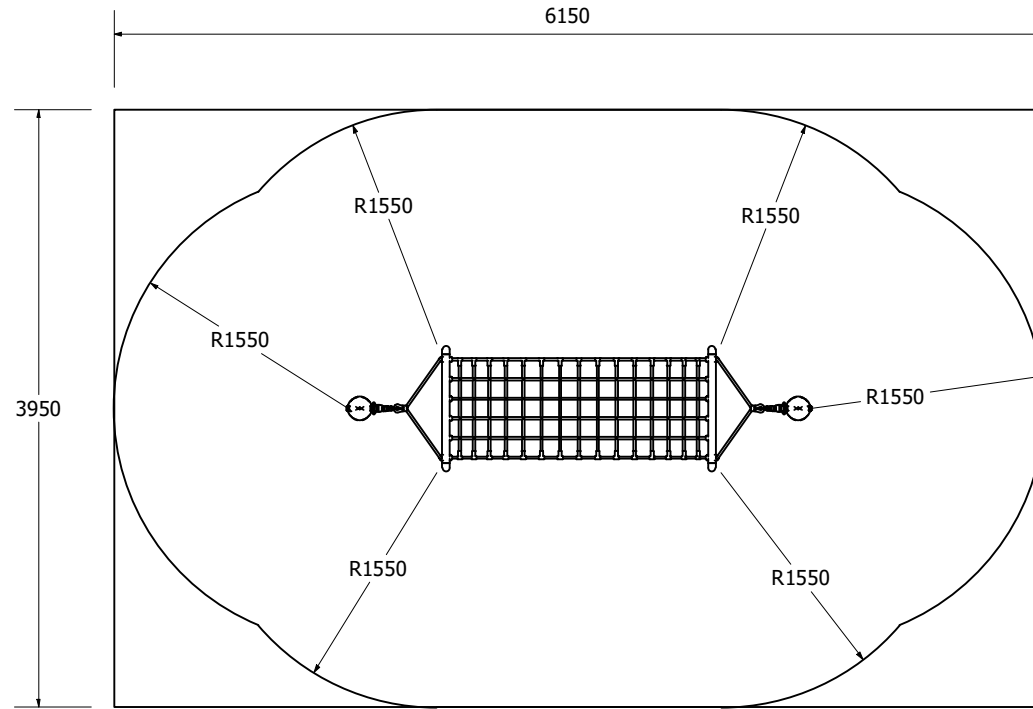

Lazy Daisy Hammock - MP

Lazy Daisy Hammock - MP

Technical Information	
Main Dimension	6150 x 3950mm
Total Area	24.3m ²
Max FHO	1000
Heaviest Part	-
Compliant to	NZS 5828:2015 AS 4685:2017 EN 1176:2008