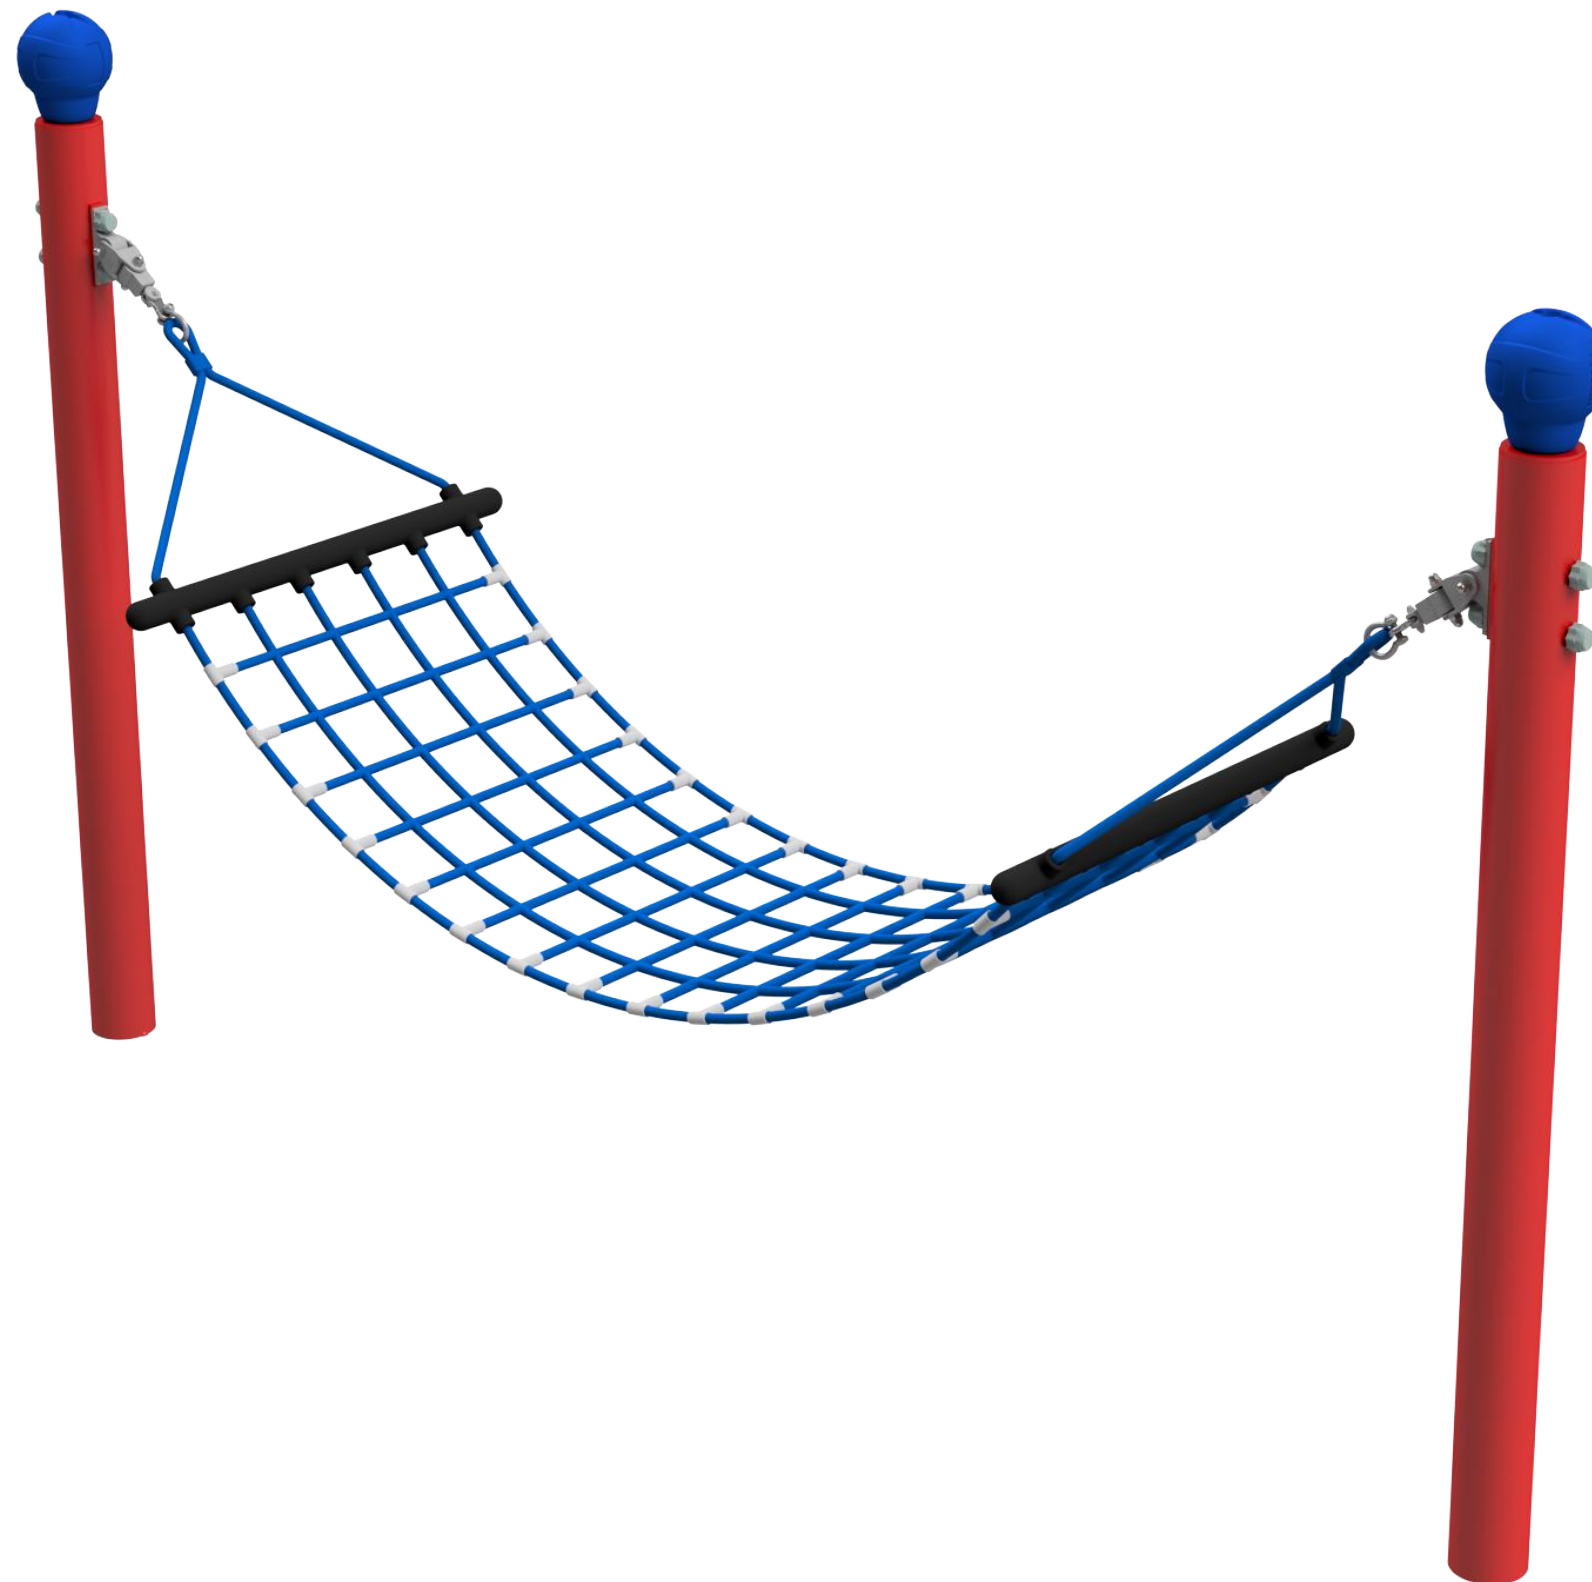

Lazy Daisy Hammock - MP

Lazy Daisy Hammock - MP

Technical Information	
Main Dimension	6150 x 3950mm
Total Area	24.3m ²
Max FHO	1000
Heaviest Part	-
Compliant to	NZS 5828:2015 AS 4685:2017 EN 1176:2008