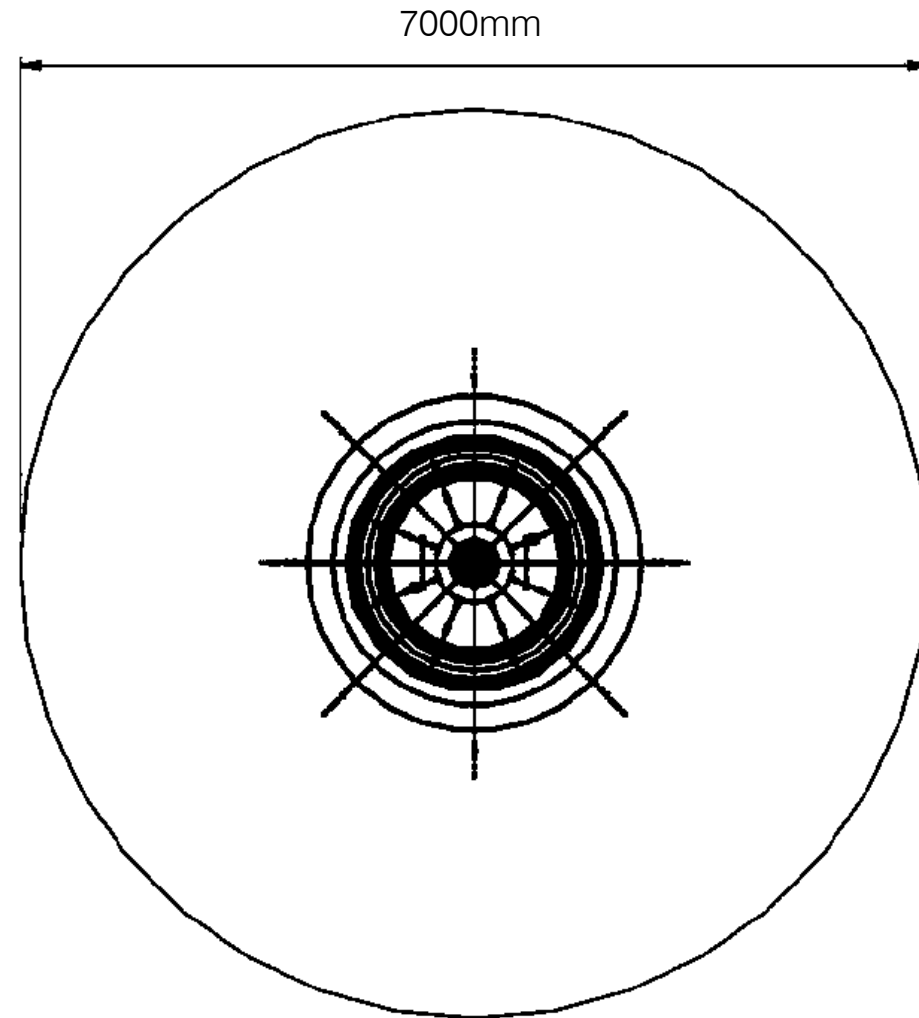

5.3m Hourglass

CNHOGL

Technical Information

Space Required	7000mm x 7000mm
Total Area	39m ²
Max FHO	3000mm
Compliant	NZS 5828:2015 AS 4685:2017 EN 1176:2008

Approved: GN