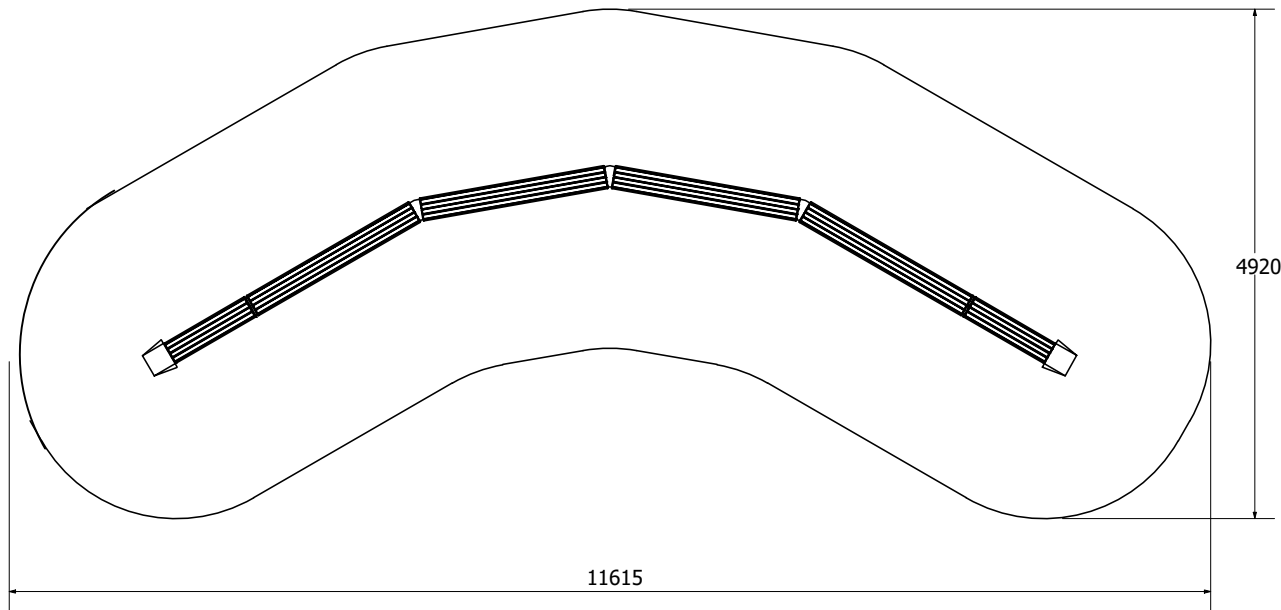

# Indian Bridge - Bike Mania

Item	Material	Finish
Legs	Galvanized Steel	Powdercoated
Planks	Aluminium	Clear anodized