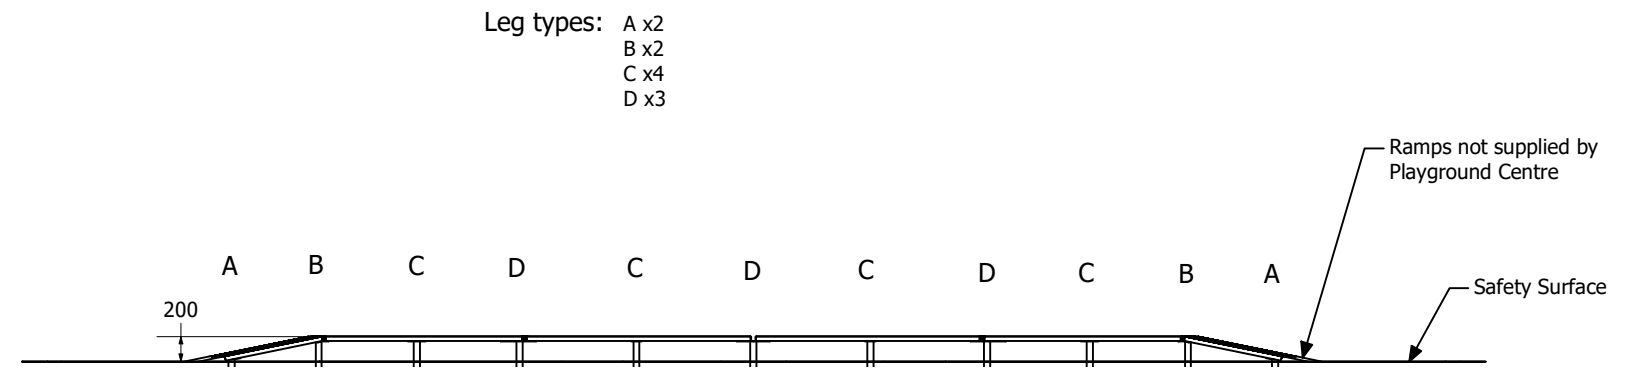

# Indian Bridge - Bike Mania

Item	Material	Finish
Legs	Galvanized Steel	Powdercoated
Planks	Aluminium	Clear anodized