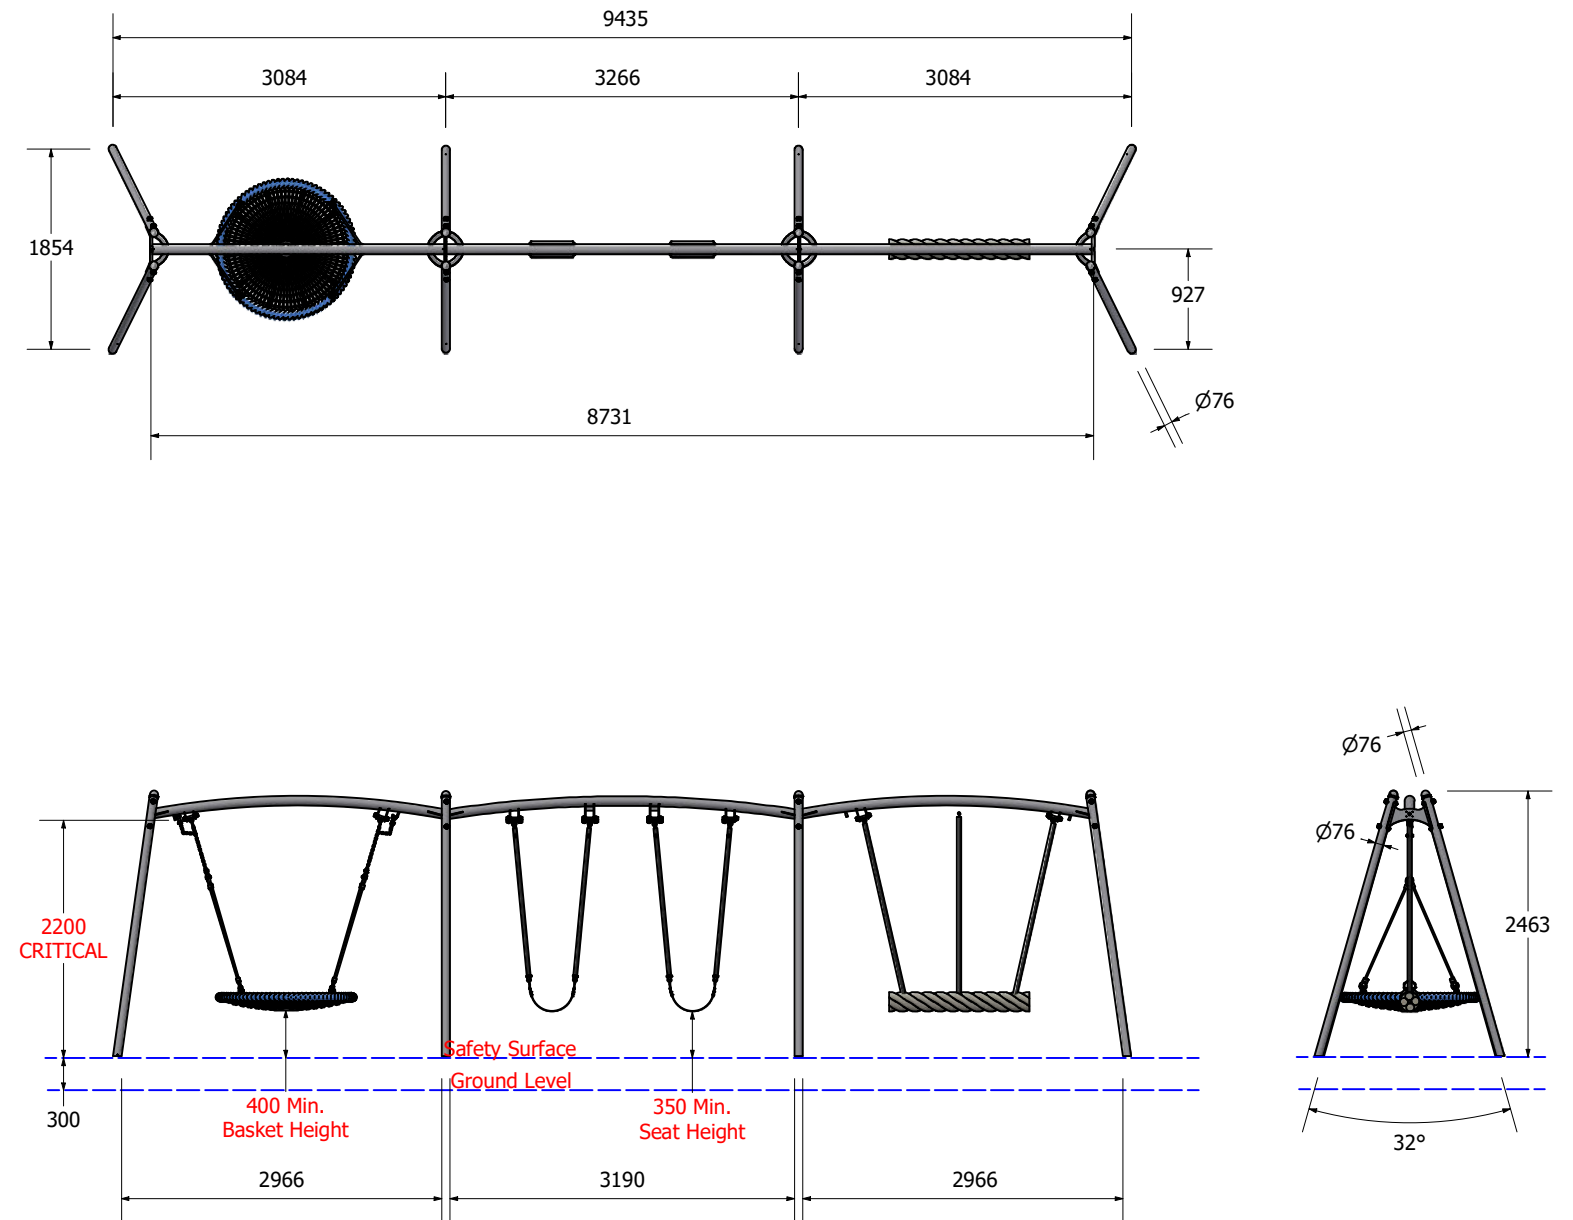

# METAPLAY SWING - 6 BAY BASKET 2VR Duo Rope

SWMP6B06

Age groups appropriate for:

 Toddlers & Pre-Schoolers

 Primary to Big Kids

 Teenagers to Young Adults

 Whole family / Young at Heart

SWMP6B06

## FALLZONE

## DIMENSIONS AT GROUND LEVEL

Technical Information	
Main Dimension	7800 x 9600
Total Area	75 sq/m
Max FHOFF	1400 mm
Heaviest Part	50 kg
Compliant to	NZS 5828:2015 AS 4685:(series) EN 1176:2008