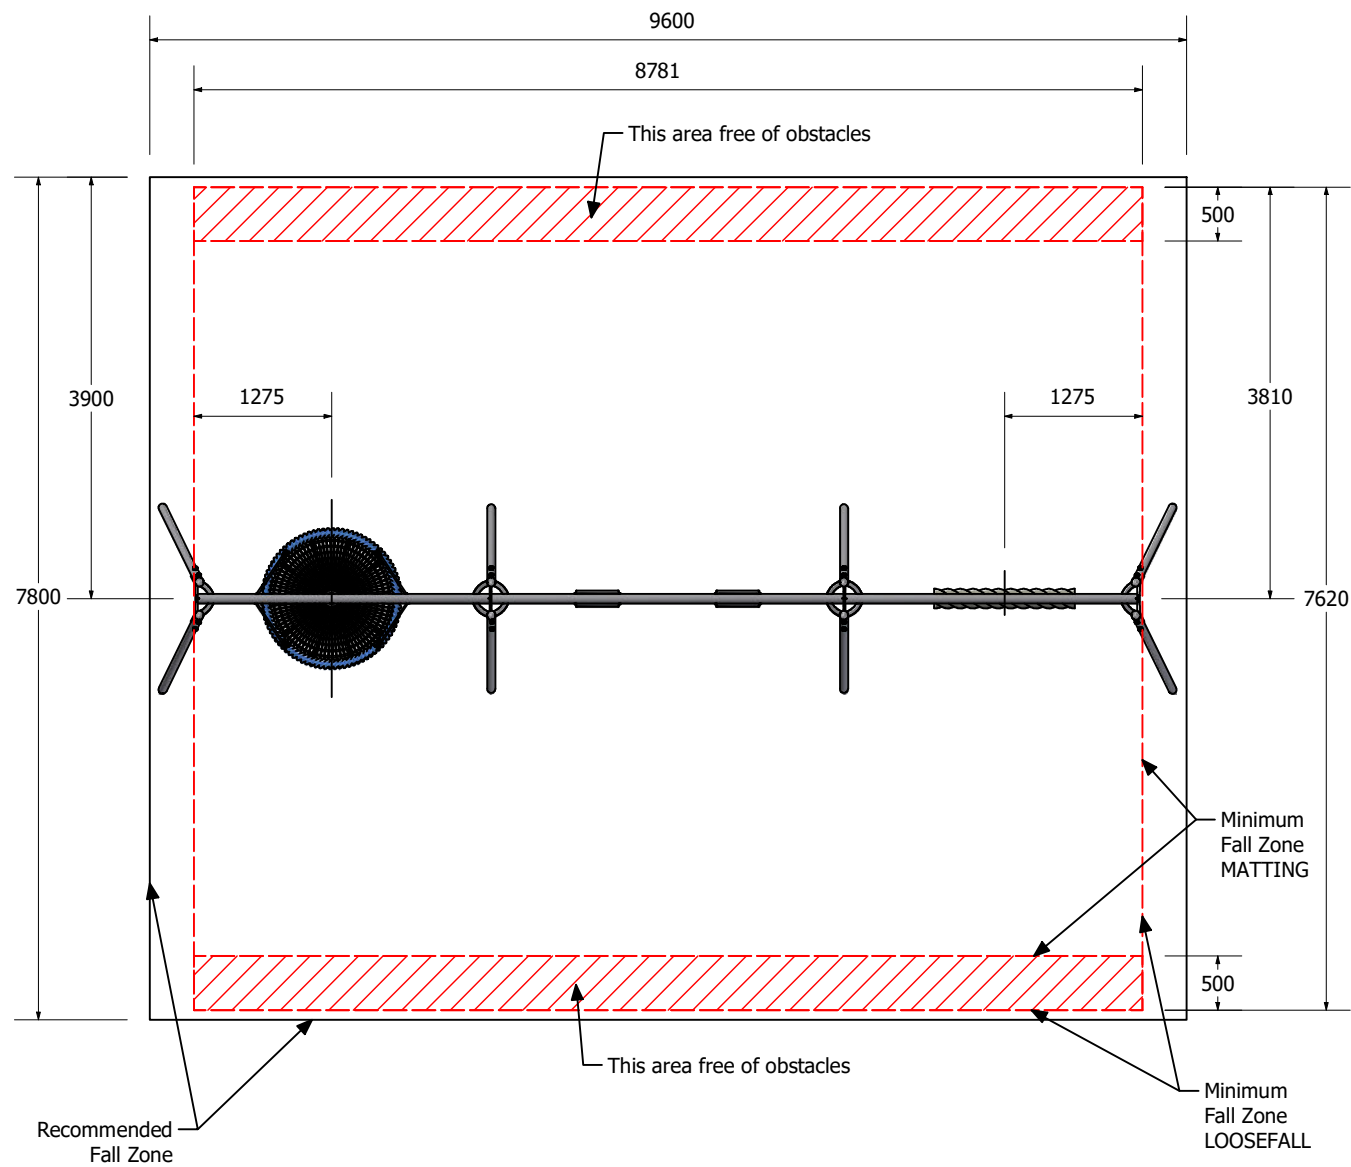

# METAPLAY SWING - 6 BAY BASKET 2VR Duo Rope

SWMP6B06

Age groups appropriate for:

 Toddlers & Pre-Schoolers

 Primary to Big Kids

 Teenagers to Young Adults

 Whole family / Young at Heart

SWMP6B06

## DIMENSIONS AT GROUND LEVEL

Technical Information	
Main Dimension	7800 x 9600
Total Area	75 sq/m
Max FHOFF	1400 mm
Heaviest Part	50 kg
Compliant to	NZS 5828:2015 AS 4685:(series) EN 1176:2008