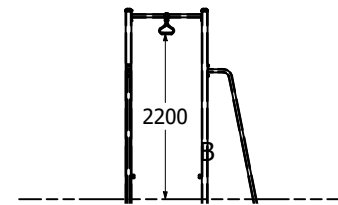

Hanging Rings Fitness Station-Single Rail Metaplay

Hanging Rings Fitness Station-Single Rail Metaplay

Hanging Rings Fitness Station-Single Rail Metaplay

1:100 @ A3

Fallzones

Front Elevation

Right Elevation

Technical Information	
Main Dimension	7000 x 5120
Total Area	36m ²
Max FHO	2200
Heaviest Part	
Compliant to	NZS 5828:2015 AS 4685:2017 EN 1176:2008