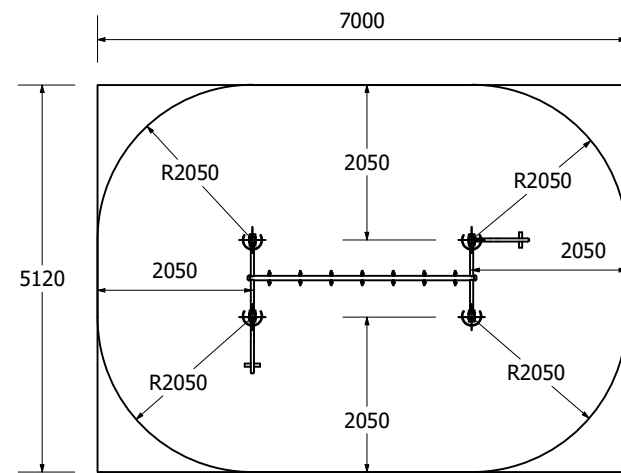

Hanging Rings Fitness Station-Single Rail Metaplay

Hanging Rings Fitness Station-Single Rail Metaplay

Hanging Rings Fitness Station-Single Rail Metaplay

1:100 @ A3

Fallzones

Front Elevation

Right Elevation

Technical Information	
Main Dimension	7000 x 5120
Total Area	36m ²
Max FHO	2200
Heaviest Part	
Compliant to	NZS 5828:2015 AS 4685:2017 EN 1176:2008

REVISION HISTORY			
REV	DESCRIPTION	DATE	BY
0	Creation	14/07/2018	

1:100 @ A3