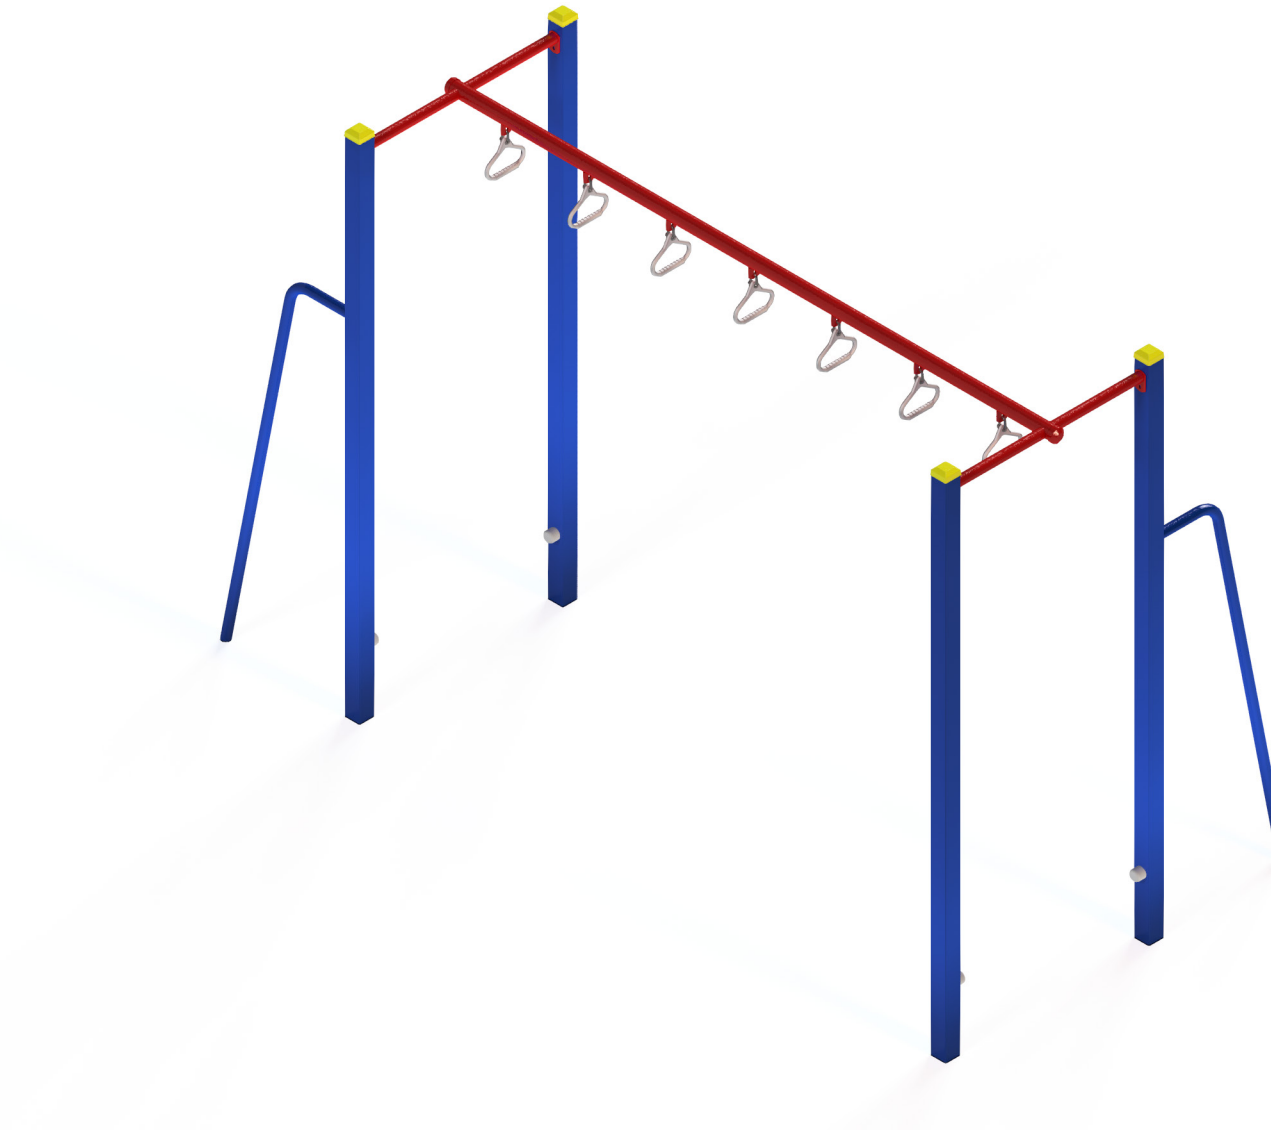

Hanging Rings Fitness Station-Single Rail Metaplay

Hanging Rings Fitness Station-Single Rail Metaplay

Hanging Rings Fitness Station-Single Rail Metaplay

1:100 @ A3

Fallzones

Front Elevation

Right Elevation

Technical Information	
Main Dimension	7000 x 5120
Total Area	36m ²
Max FHO	2200
Heaviest Part	
Compliant to	NZS 5828:2015 AS 4685:2017 EN 1176:2008

REVISION HISTORY			
REV	DESCRIPTION	DATE	BY
0	Creation	14/07/2018	

1:100 @ A3