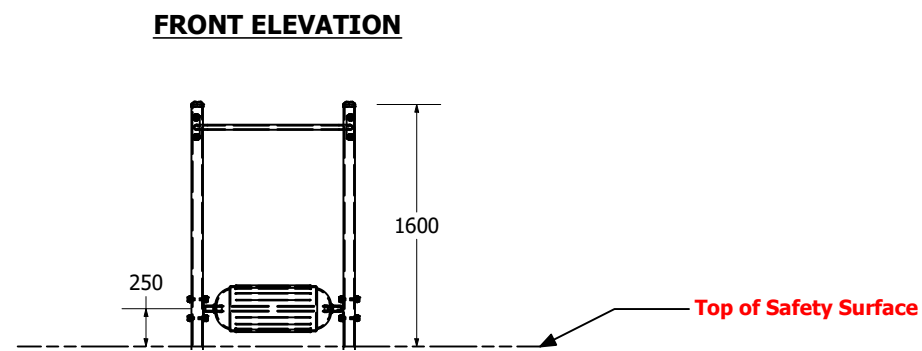

Barrel Roller Fitness Station - Metaplay

Technical Information	
Main Dimension	4105 x 3100
Total Area	13 m ²
Max FHOF	500
Heaviest Part	12kg
Compliant to	NZS 5828:2015 AS 4685:2017 EN 1176:2008

REVISION HISTORY			
REV	DESCRIPTION	DATE	BY
0	Creation	17/11/2017	