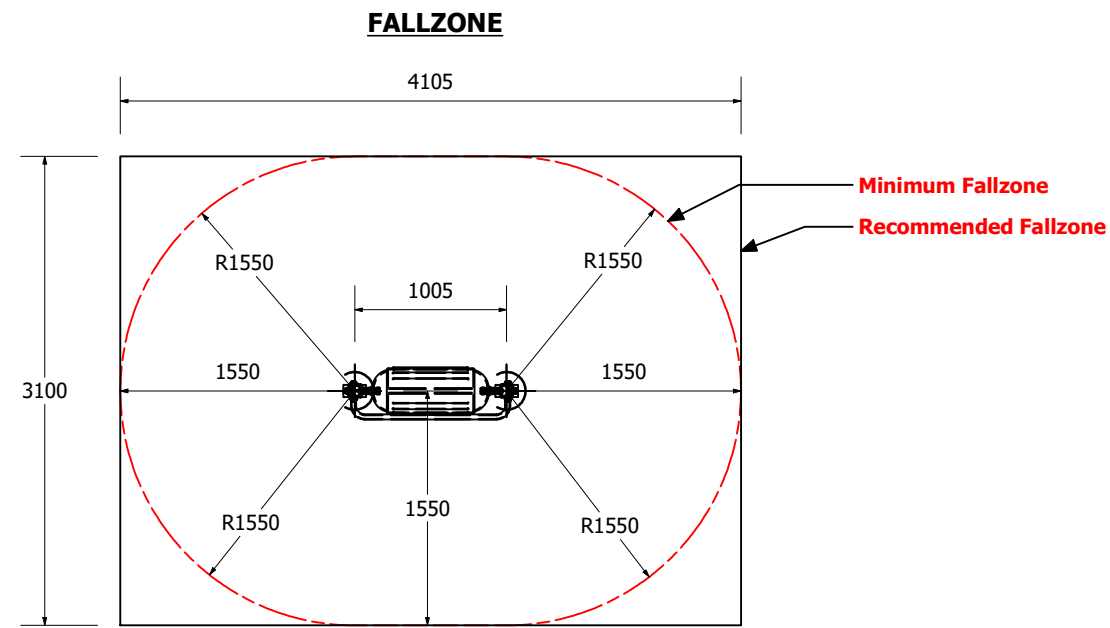

Barrel Roller Fitness Station - Metaplay

Technical Information	
Main Dimension	4105 x 3100
Total Area	13 m ²
Max FHOF	500
Heaviest Part	12kg
Compliant to	NZS 5828:2015 AS 4685:2017 EN 1176:2008

REVISION HISTORY			
REV	DESCRIPTION	DATE	BY
0	Creation	17/11/2017	