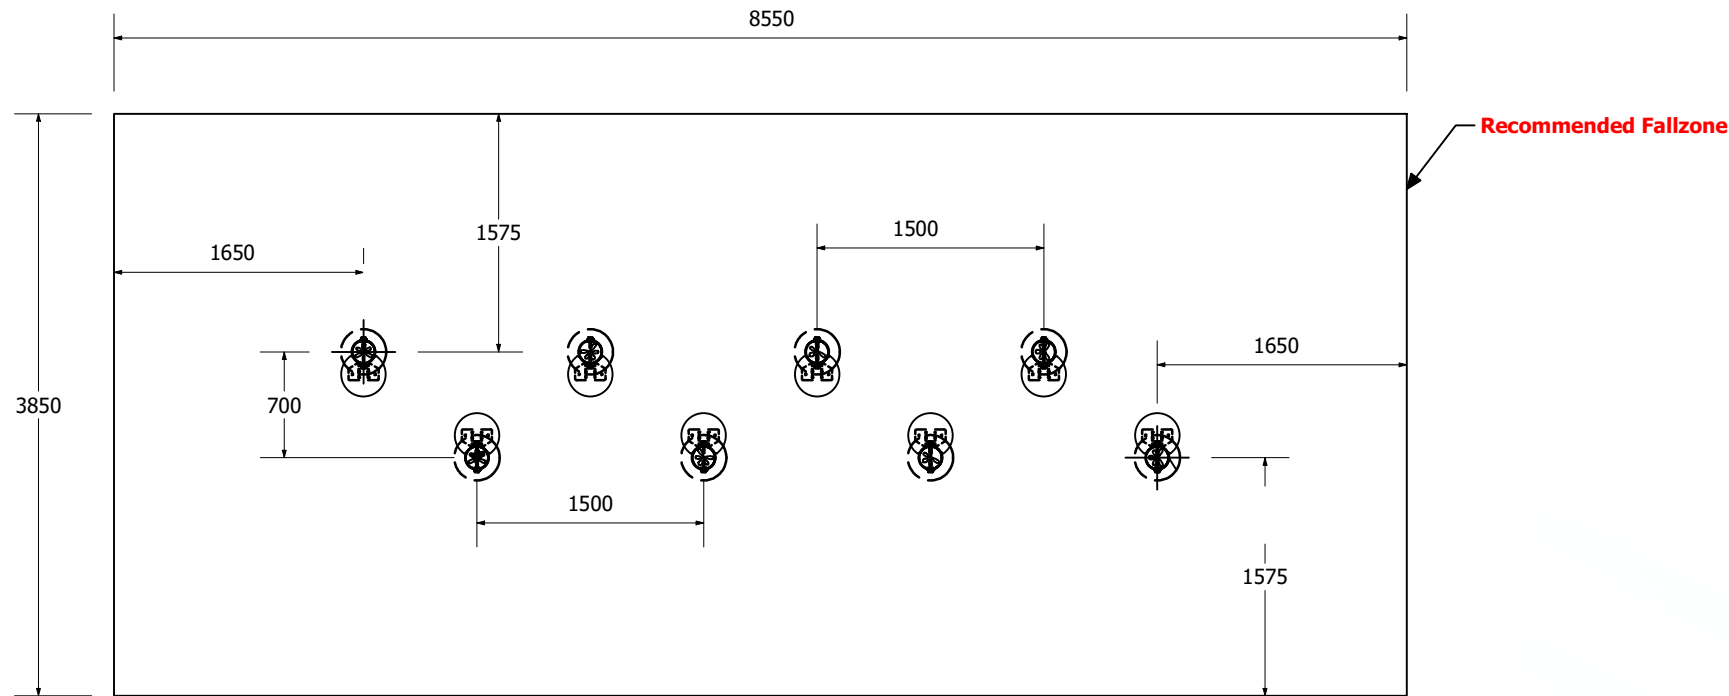

# Zig Zag Walk Fitness Station - Timbaplay x4 (Pairs)

1:50 @ A3

### SIDE ELEVATION

Technical Information	
Main Dimension	3850 x 8550
Total Area	33 m2
Max FHOE	600
Heaviest Part	13kg
Compliant to	NZS 5828:2015 AS 4685:2017 EN 1176:2008

REVISION HISTORY			
REV	DESCRIPTION	DATE	BY
0	Creation	29/06/2018	