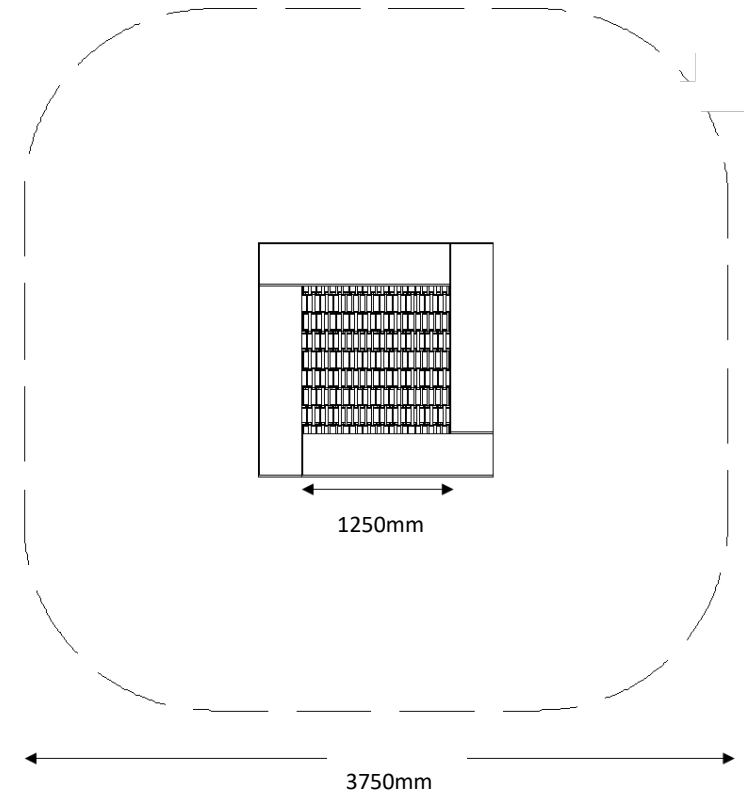

# Trampoline S

Technical Information	
Main dimensions	3750mm x 3750mm
Total Area	14m <sup>2</sup>
Max FHOFF	0.09 m
Heaviest Part	130kg
Compliant	NZS 5828:2015 AS 4685:2017 EN 1176:2008