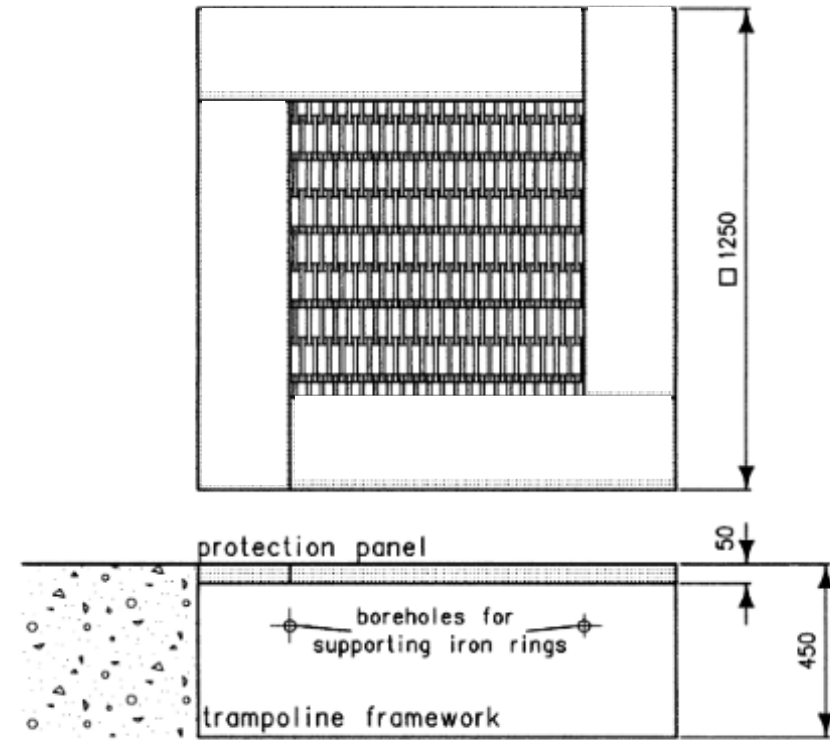

# Trampoline S

Technical Information	
Main dimensions	3750mm x 3750mm
Total Area	14m <sup>2</sup>
Max FHOFF	0.09 m
Heaviest Part	130kg
Compliant	NZS 5828:2015 AS 4685:2017 EN 1176:2008