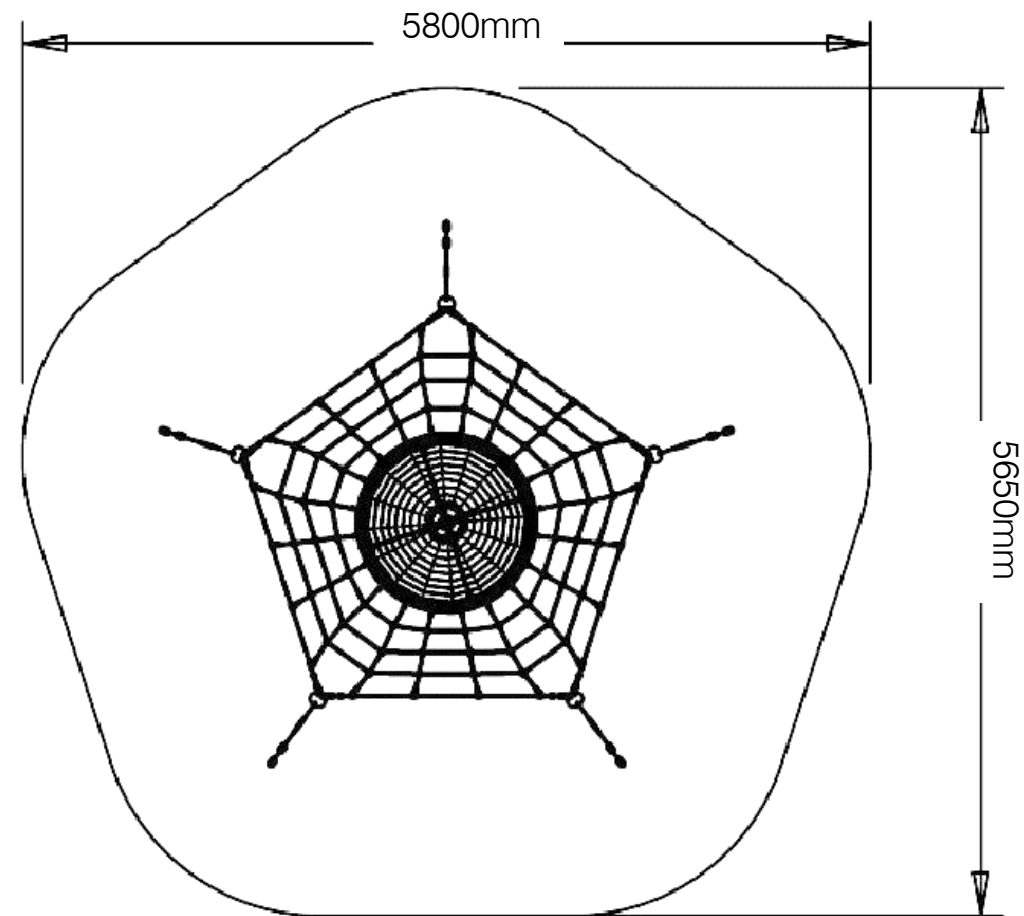

2.1m Climbing Star

CNCST

fun is for life!

Technical Information	
Space Required	5800mm x 5650mm
Total Area	26m ²
Max FHOE	1250mm
Compliant	NZS 5828:2015 AS 4685:2017 EN 1176:2008

Approved: GN