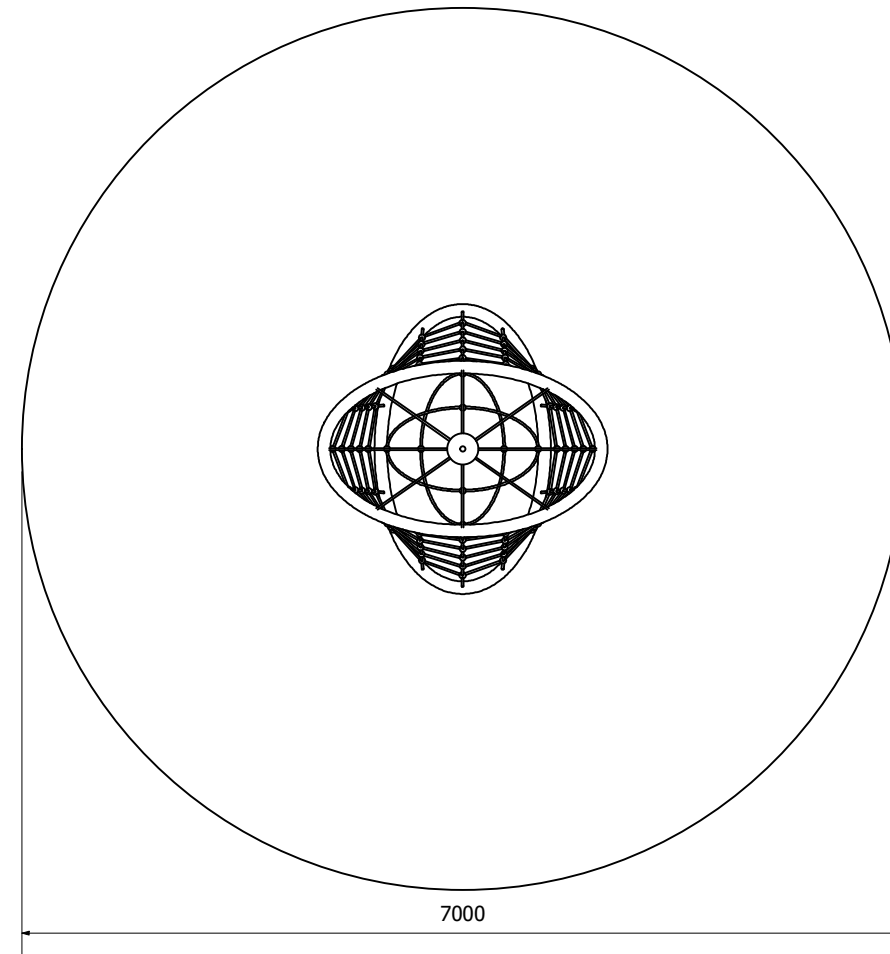

2.9m Epsilon

SMCAEPS

The mandatory safety zone is 7000mm and is fully compliant to the safety standards. However, we recommend a bigger safety area of 11000mm.