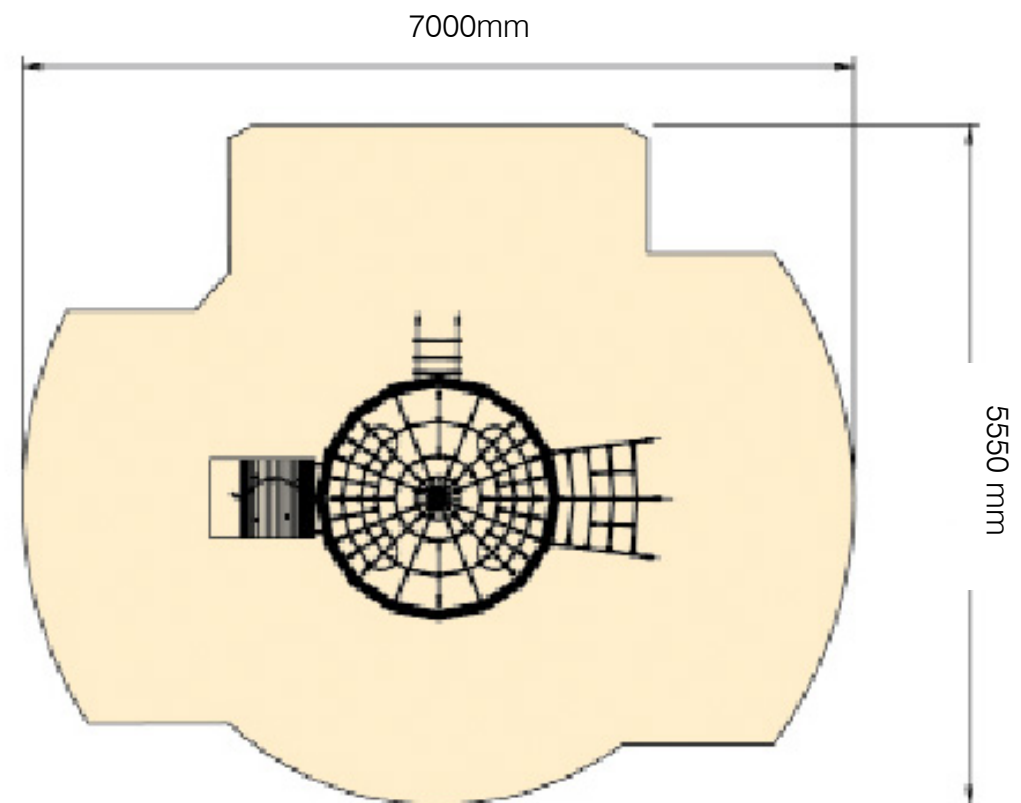

2m Gnome Tree

CNGNOM

fun is for life!

Technical Information

Space Required	7000mm x 5550mm
Total Area	38.5m ²
FHOF	1000mm
Compliant	NZS 5828:2015 AS 4685:2017 EN 1176:2008

Approved: GN