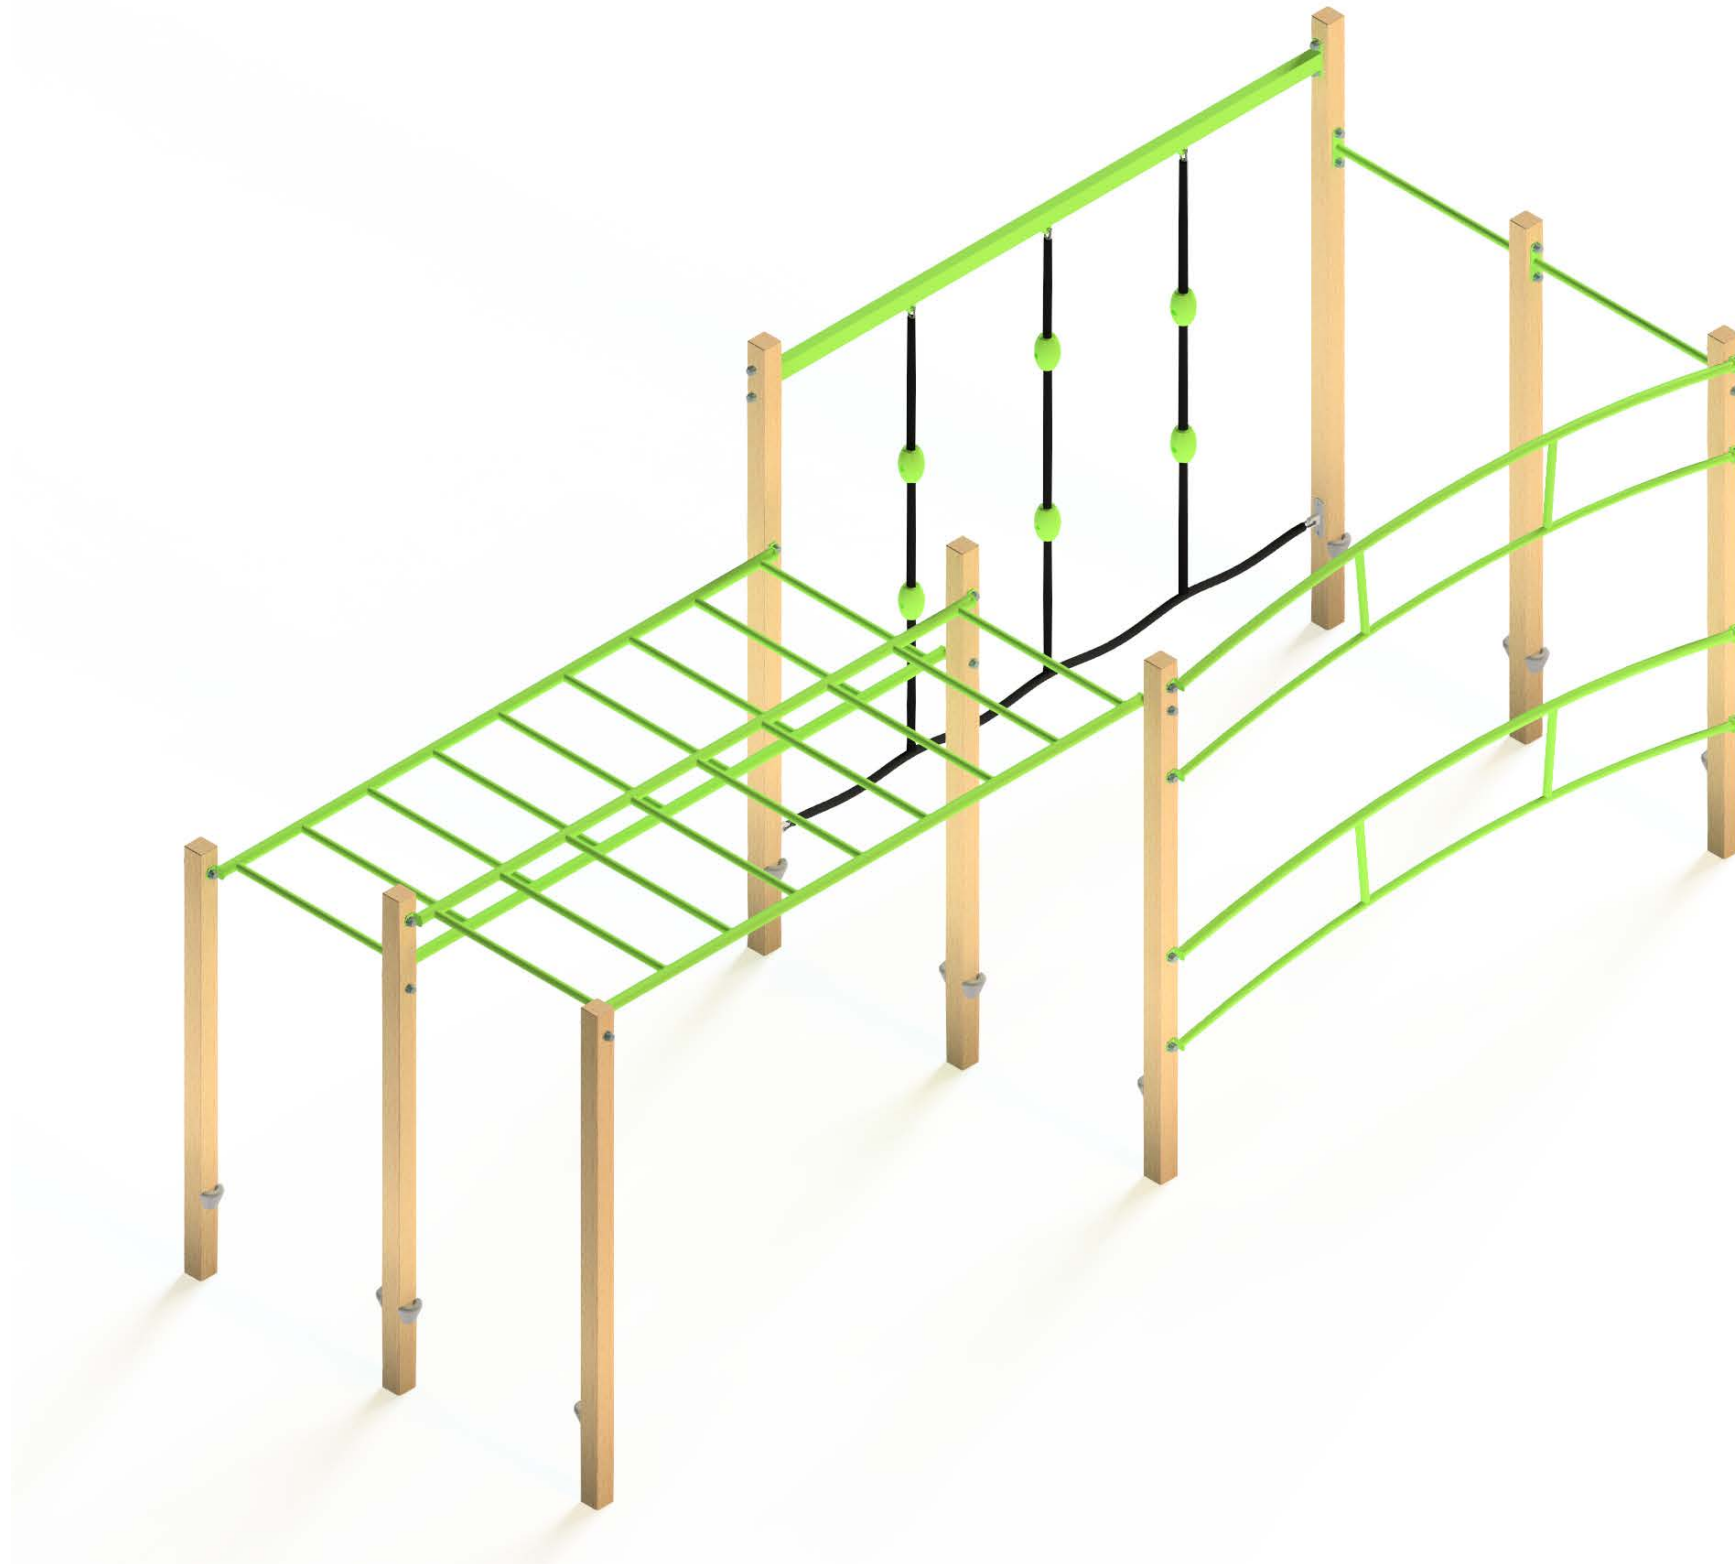

Fitness Kombination 718 - TP

Fitness Kombination 718 - TP

Fitness Kombination 718 - TP

1:100 @ A3

Fallzones

Front Elevation

Right Elevation

Technical Information	
Main Dimension	9650 x 6040
Total Area	58m ²
Max FHOE	2200
Heaviest Part	30kg
Compliant to	NZS 5828:2015 AS 4685:2017 EN 1176:2008