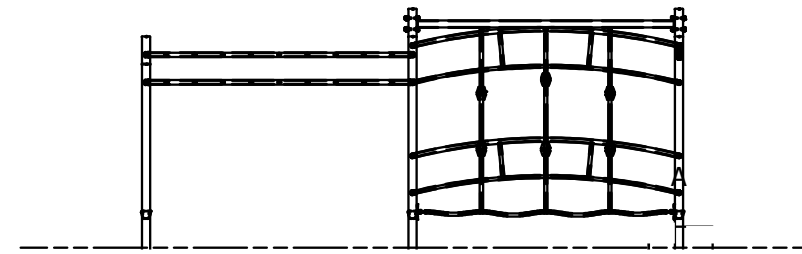

Fitness Kombination 718 - TP

Fitness Kombination 718 - TP

Fitness Kombination 718 - TP

1:100 @ A3

Fallzones

Front Elevation

Right Elevation

Technical Information	
Main Dimension	9650 x 6040
Total Area	58m ²
Max FHOE	2200
Heaviest Part	30kg
Compliant to	NZS 5828:2015 AS 4685:2017 EN 1176:2008