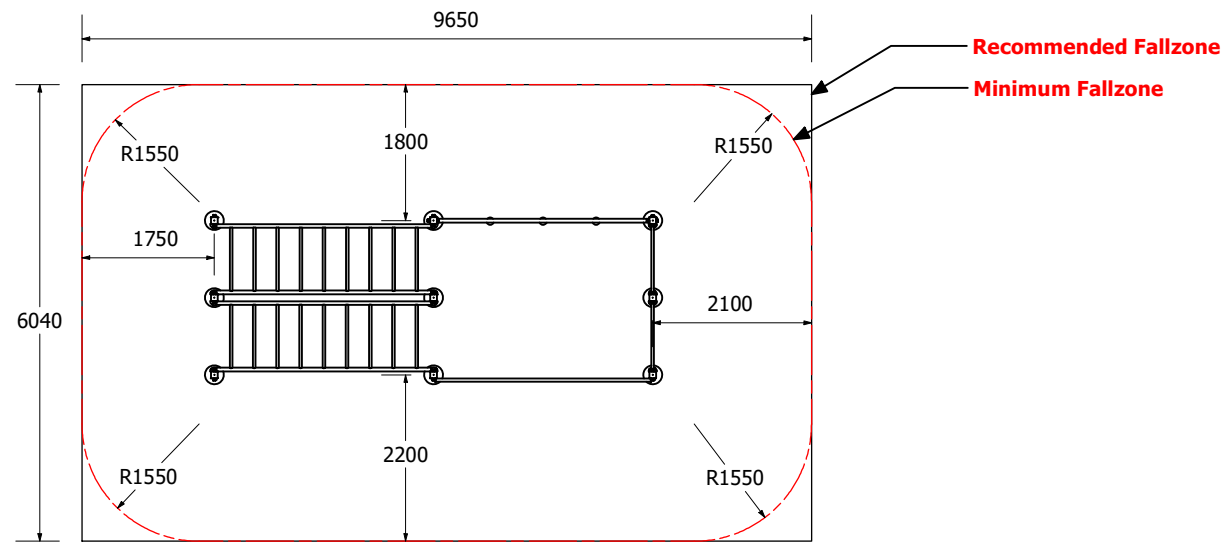

Fitness Kombination 718 - TP

Fitness Kombination 718 - TP

Fitness Kombination 718 - TP

1:100 @ A3

Fallzones

Front Elevation

Right Elevation

Technical Information	
Main Dimension	9650 x 6040
Total Area	58m ²
Max FHOE	2200
Heaviest Part	30kg
Compliant to	NZS 5828:2015 AS 4685:2017 EN 1176:2008