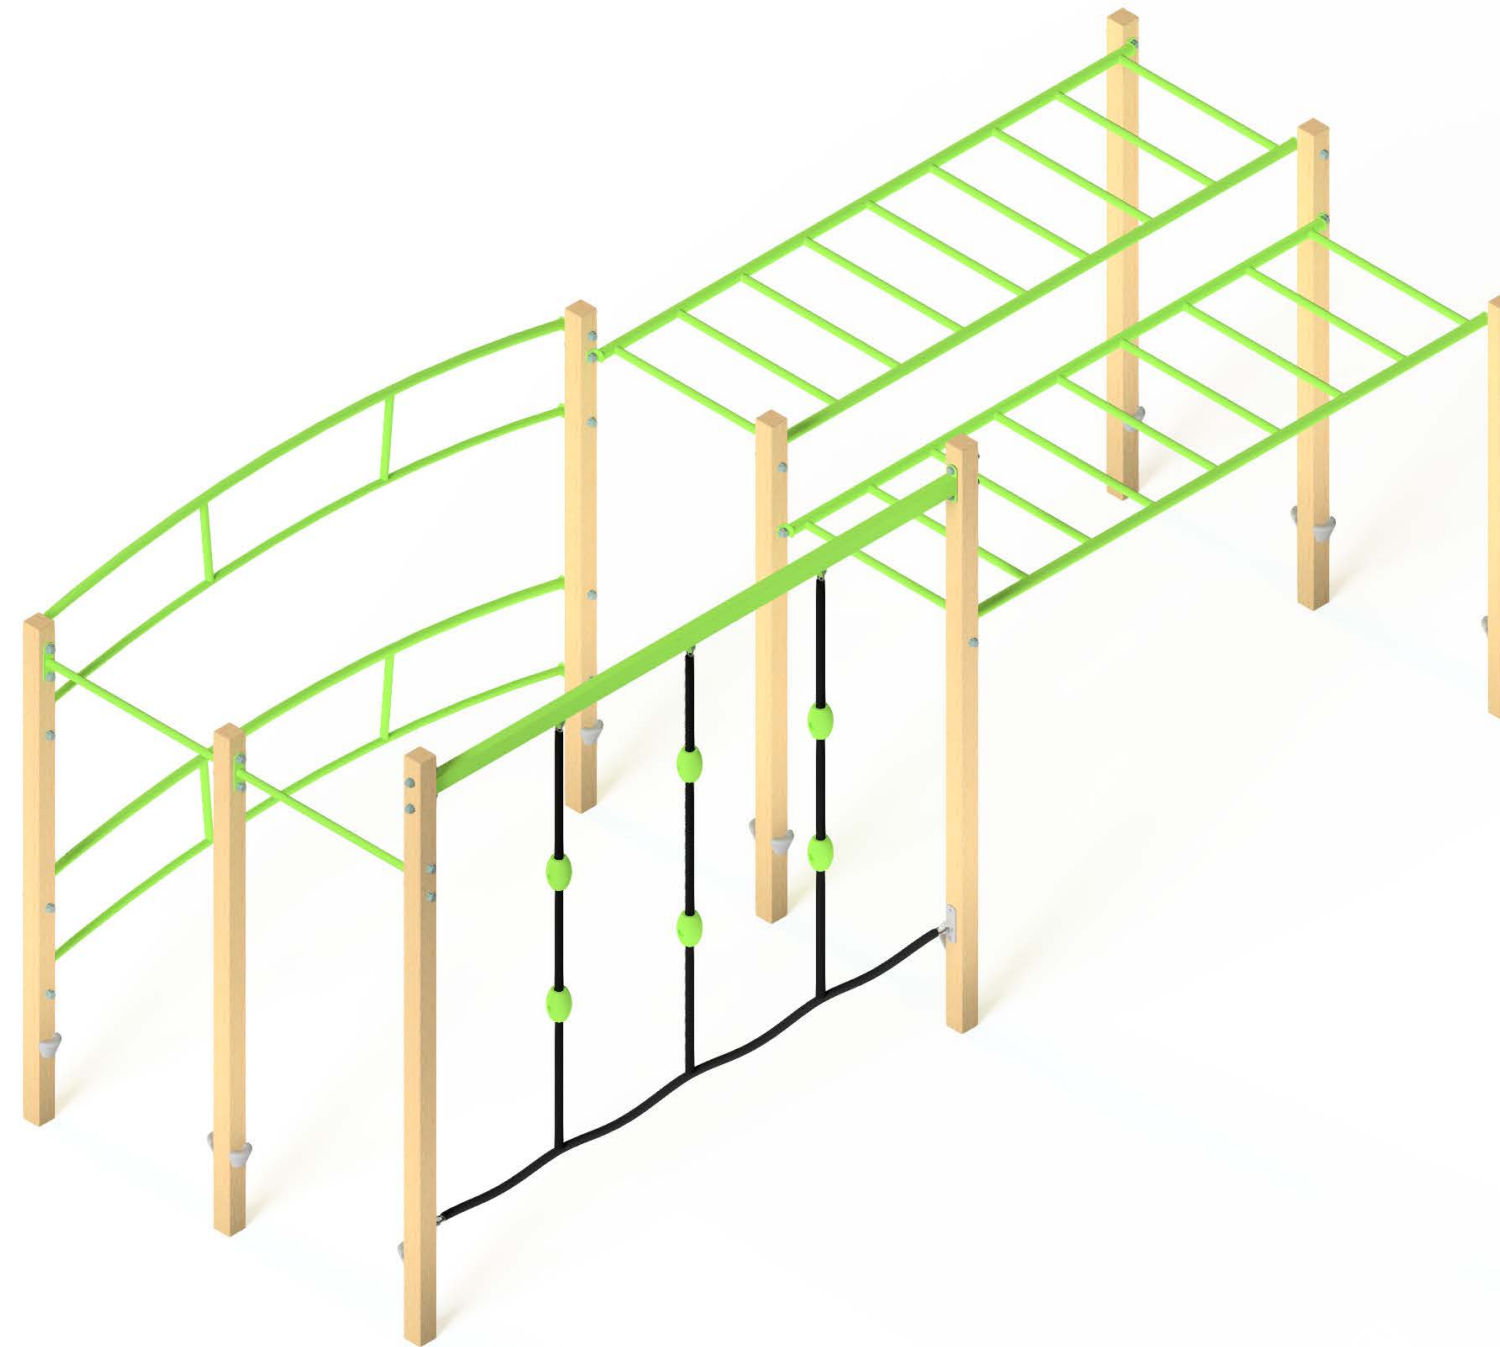

Fitness Kombination 718 - TP

Fitness Kombination 718 - TP

Fitness Kombination 718 - TP

1:100 @ A3

Fallzones

Front Elevation

Right Elevation

Technical Information	
Main Dimension	9650 x 6040
Total Area	58m ²
Max FHOE	2200
Heaviest Part	30kg
Compliant to	NZS 5828:2015 AS 4685:2017 EN 1176:2008