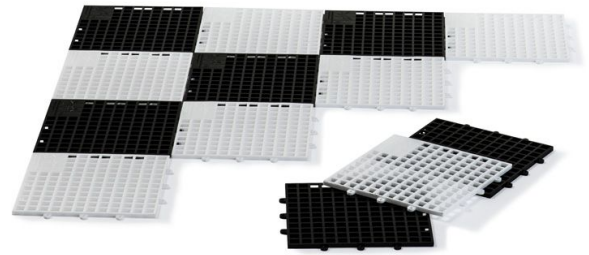

ASSEMBLY INSTRUCTIONS

Chessboard

32 pieces

32 pieces

Place the chessboard on an even surface.

Do not fix the chessboard to the surface.

Store the pieces horizontally.

Playground Centre New Zealand
FREEPHONE: 0800 805 256
Tel.: +64 6 348 9054
PO Box 14 Wanganui 4540
customerservice@playgroundcentre.com
www.playgroundcentre.com