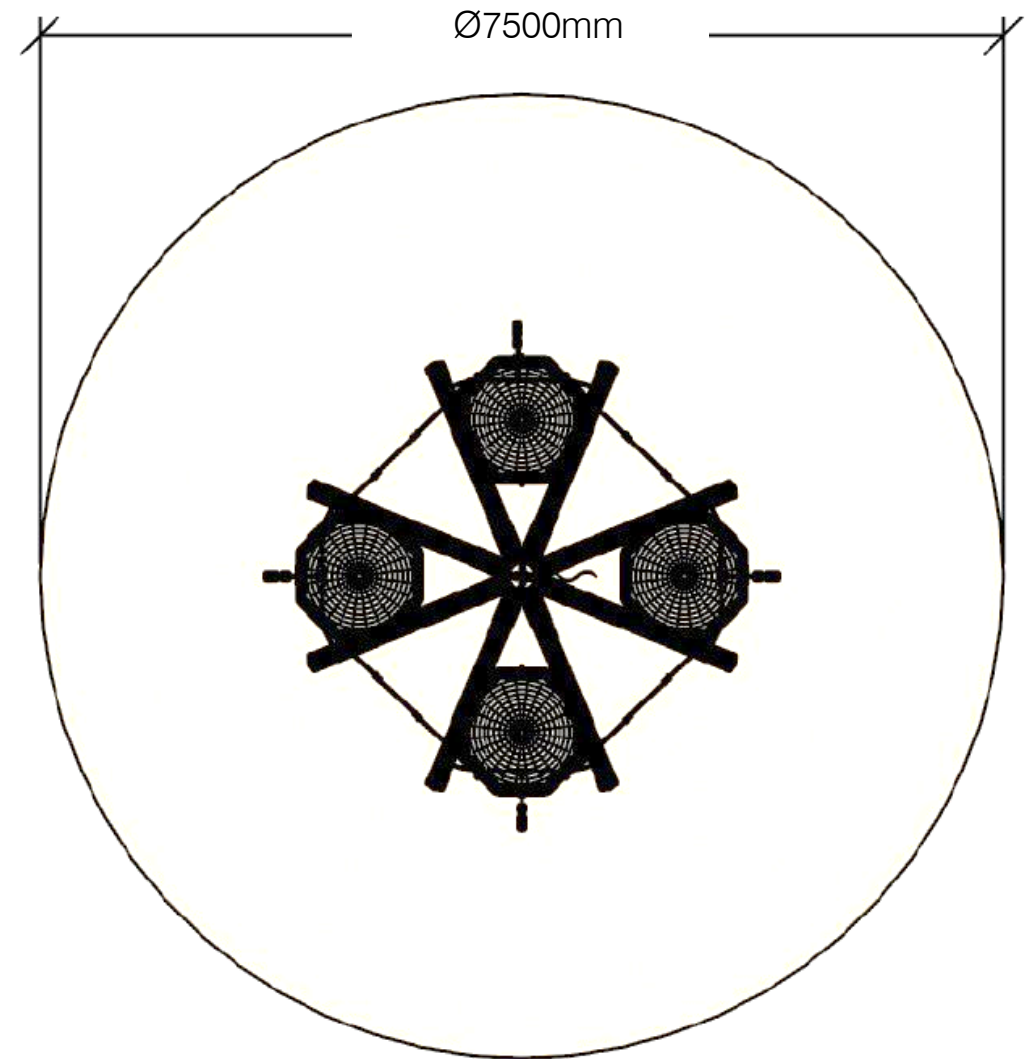

5.1m Midi Birds Nest Tree

CNMDBNS

Technical Information	
Space Required	Ø7500mm
Total Area	44.5m ²
Max FHO	2000mm
Compliant	NZS 5828:2015 AS 4685:2017 EN 1176:2008

Approved: GN