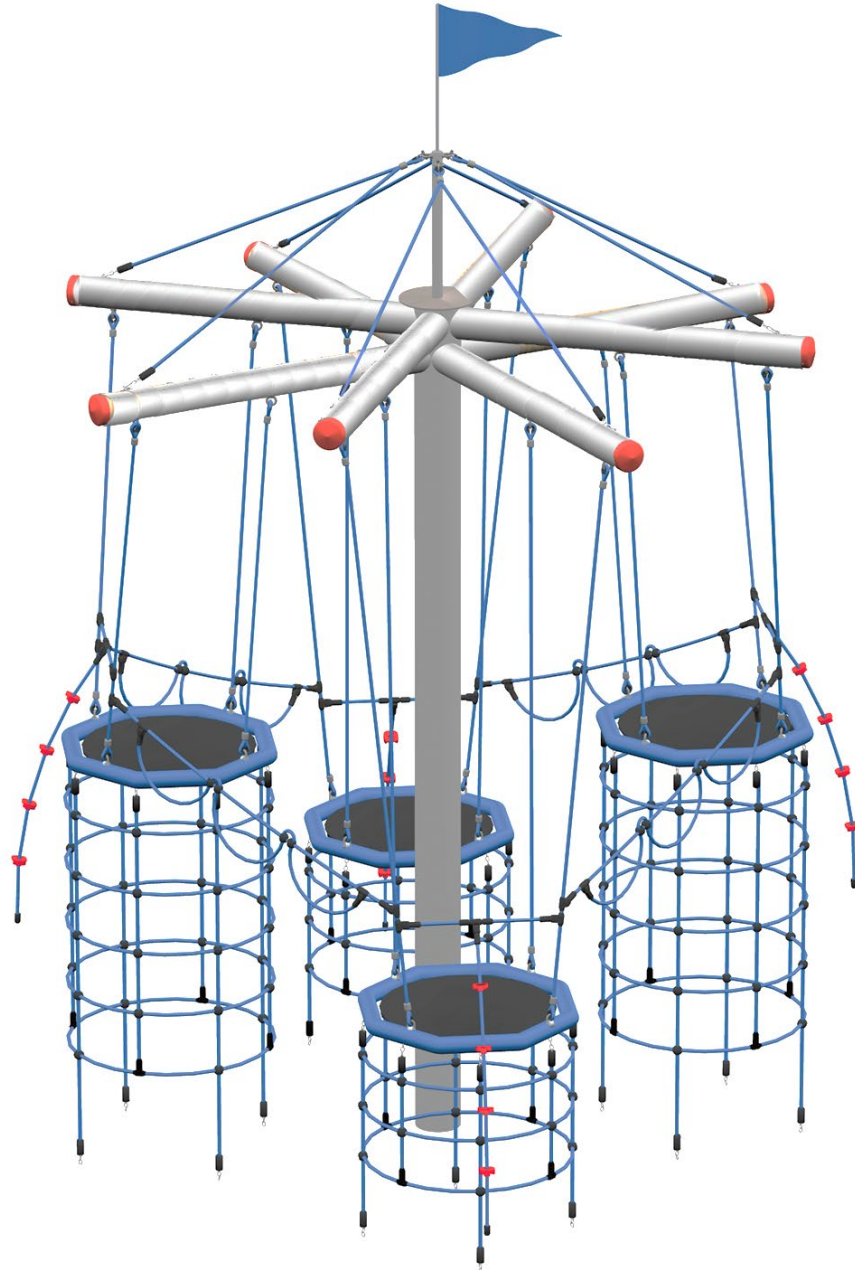

5.1m Midi Birds Nest Tree

CNMDBNS

Technical Information	
Space Required	Ø7500mm
Total Area	44.5m ²
Max FHO	2000mm
Compliant	NZS 5828:2015 AS 4685:2017 EN 1176:2008

Approved: GN