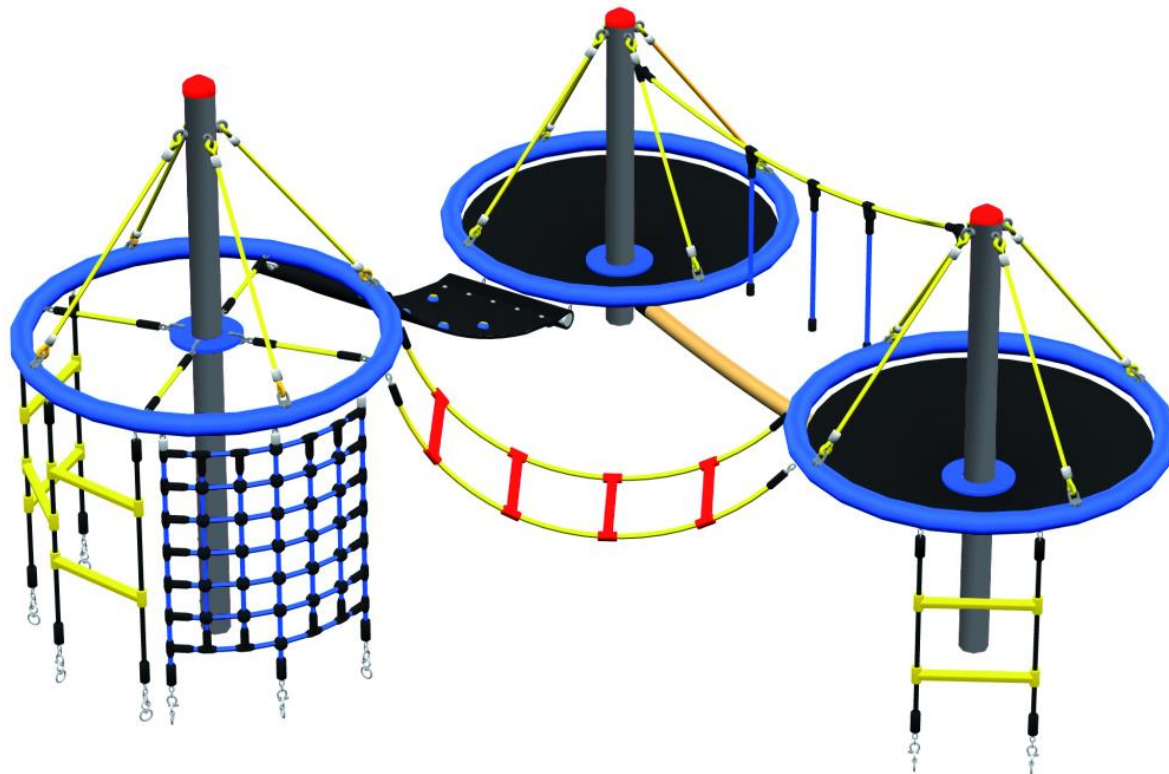

## 2M Fortuna Play Course

CNFPC

### Technical Information

Space Required	6450mm x 6800mm
Total Area	33.5m <sup>2</sup>
FHOF	1000mm
Compliant	NZS 5828:2015 AS 4685:2017 EN 1176:2008

Approved: GN