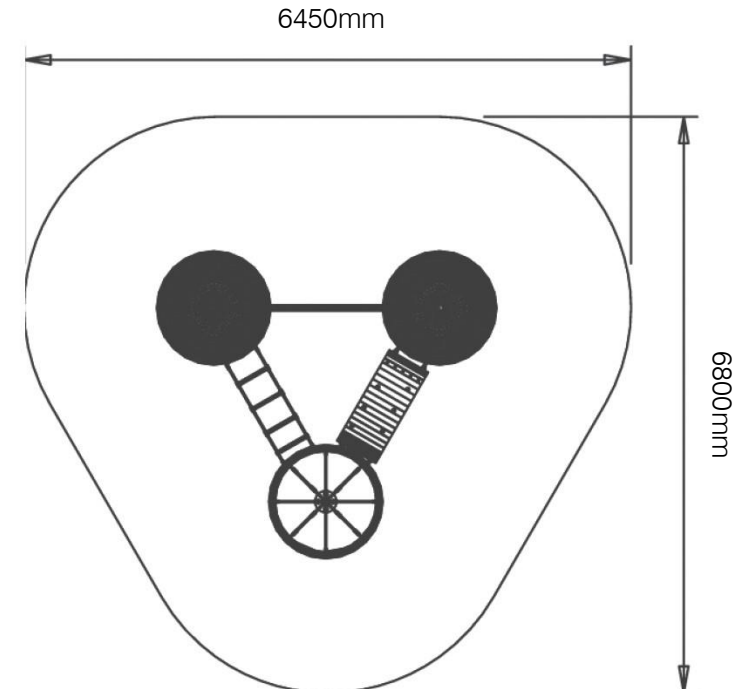

## 2M Fortuna Play Course

CNFPC

### Technical Information

Space Required	6450mm x 6800mm
Total Area	33.5m <sup>2</sup>
FHOF	1000mm
Compliant	NZS 5828:2015 AS 4685:2017 EN 1176:2008

Approved: GN