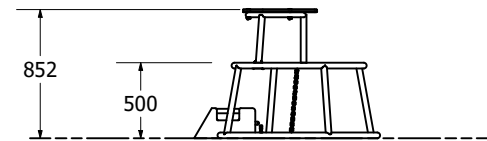

Bambino Sandplay Starter Combo B

BOMOCOMB

Bambino Sandplay Starter Combo B

BOMOCOMB

BOMOCOMB
1 : 50 @ A3

Fallzone

FALL ZONE

Note: As this equipment is moveable the end user should ensure there is 1500mm clear space from the edge of each piece of equipment. This drawing only shows the fall zone if the equipment is laid out in the same orientation.

Front Elevation

Right Elevation

Technical Information	
Main Dimension	4080mm
Total Area	
Max FHOF	500mm
Heaviest Part	
Compliant to	NZS 5828:2015 AS 4685:(series) EN 1176:2008