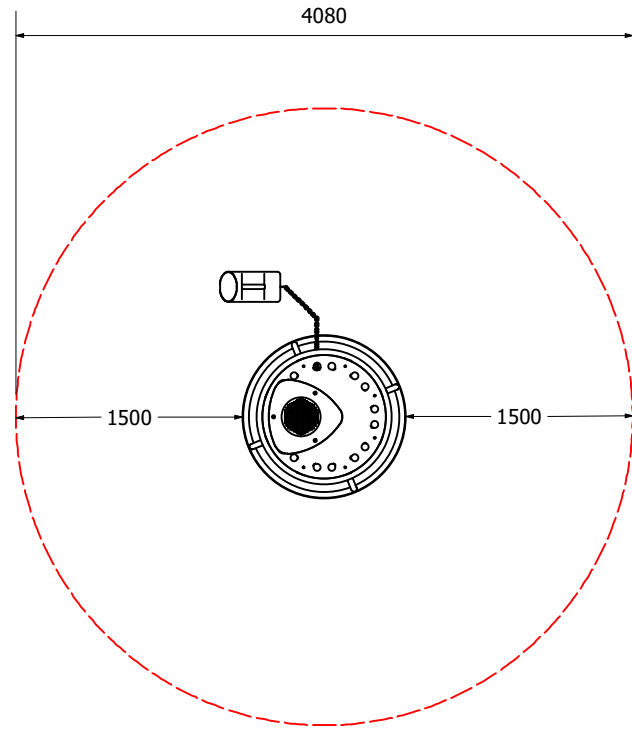

Bambino Sandplay Starter Combo B

BOMOCOMB

Bambino Sandplay Starter Combo B

BOMOCOMB

BOMOCOMB
1 : 50 @ A3

Fallzone

FALL ZONE

Note: As this equipment is moveable the end user should ensure there is 1500mm clear space from the edge of each piece of equipment. This drawing only shows the fall zone if the equipment is laid out in the same orientation.

Front Elevation

Right Elevation

Technical Information	
Main Dimension	4080mm
Total Area	
Max FHOF	500mm
Heaviest Part	
Compliant to	NZS 5828:2015 AS 4685:(series) EN 1176:2008