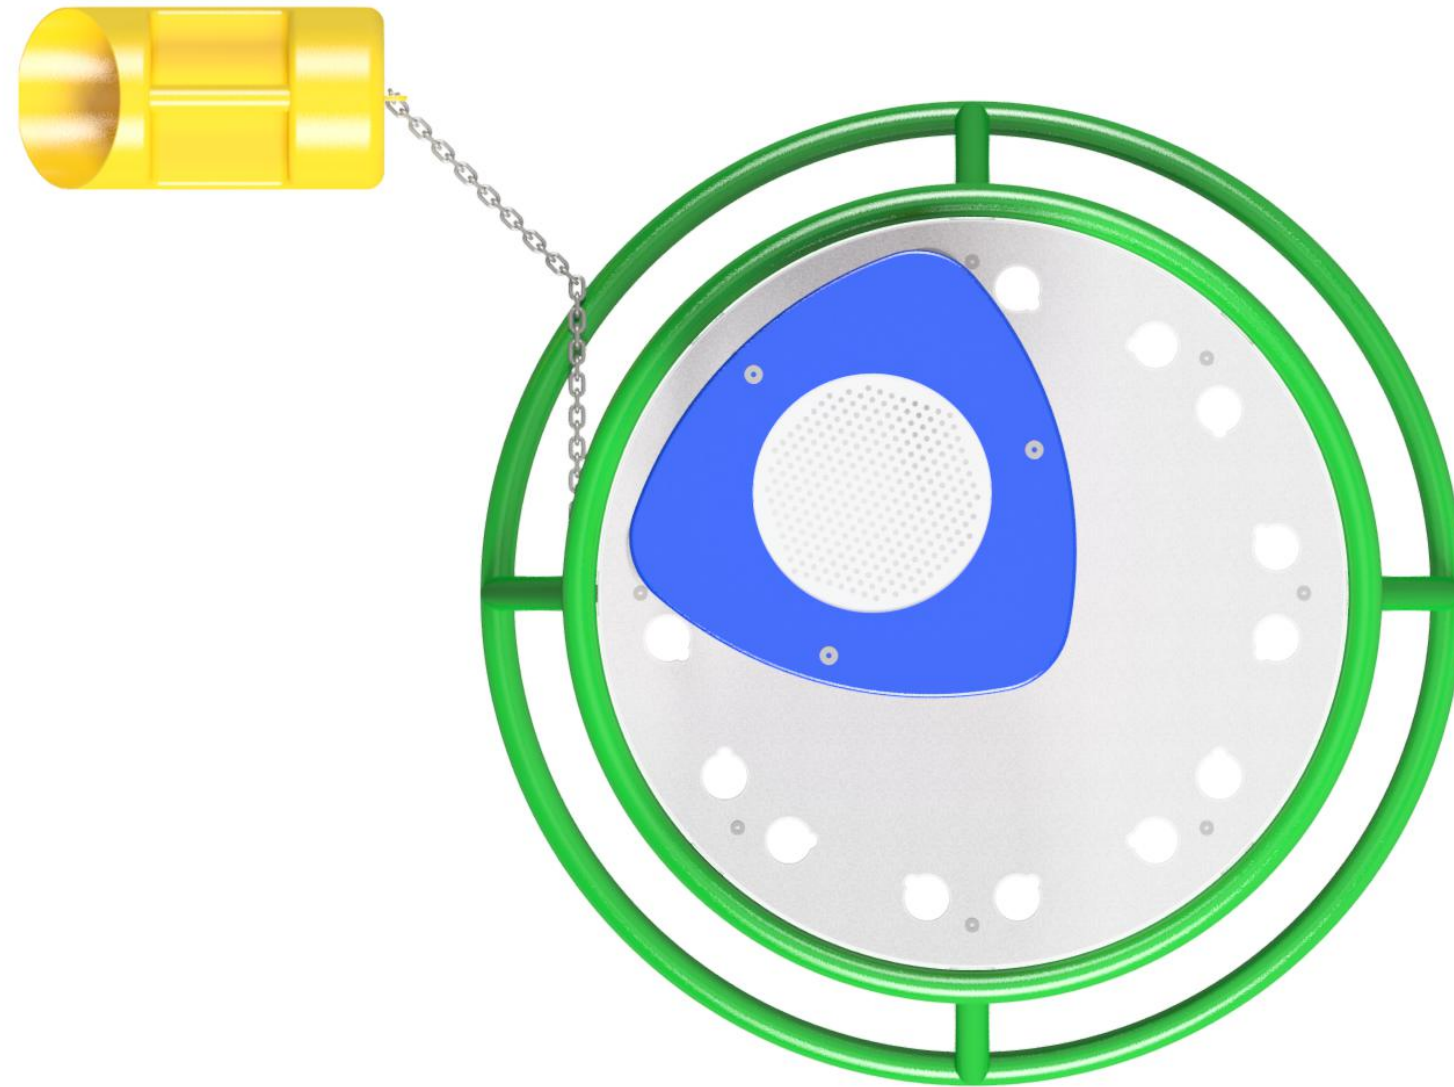

Bambino Sandplay Starter Combo B

BOMOCOMB

Bambino Sandplay Starter Combo B

BOMOCOMB

BOMOCOMB
1 : 50 @ A3

Fallzone

FALL ZONE

Note: As this equipment is moveable the end user should ensure there is 1500mm clear space from the edge of each piece of equipment. This drawing only shows the fall zone if the equipment is laid out in the same orientation.

Front Elevation

Right Elevation

Technical Information	
Main Dimension	4080mm
Total Area	
Max FHOF	500mm
Heaviest Part	
Compliant to	NZS 5828:2015 AS 4685:(series) EN 1176:2008