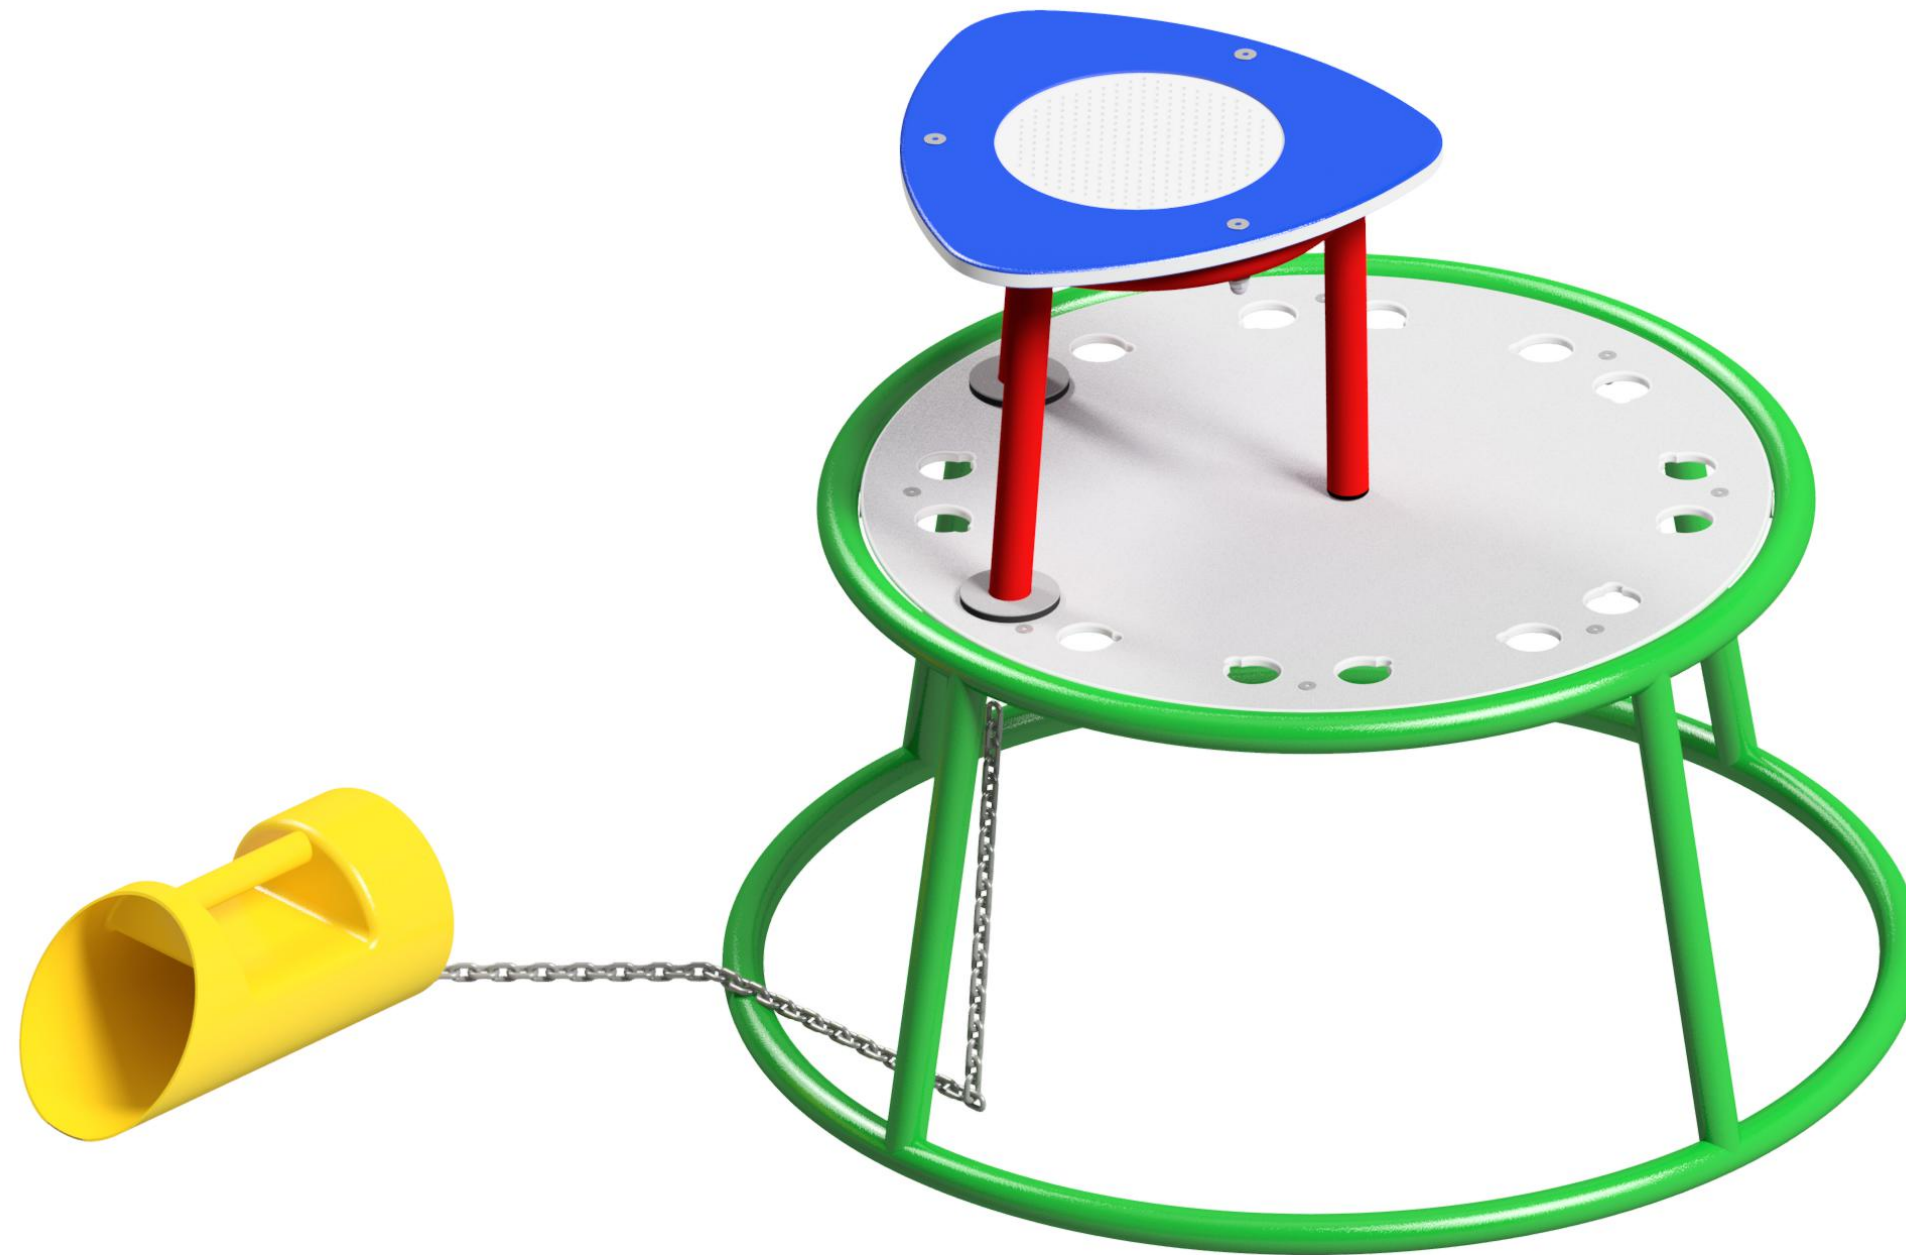

Bambino Sandplay Starter Combo B

BOMOCOMB

Bambino Sandplay Starter Combo B

BOMOCOMB

BOMOCOMB
1 : 50 @ A3

Fallzone

FALL ZONE

Note: As this equipment is moveable the end user should ensure there is 1500mm clear space from the edge of each piece of equipment. This drawing only shows the fall zone if the equipment is laid out in the same orientation.

Front Elevation

Right Elevation

Technical Information	
Main Dimension	4080mm
Total Area	
Max FHOF	500mm
Heaviest Part	
Compliant to	NZS 5828:2015 AS 4685:(series) EN 1176:2008