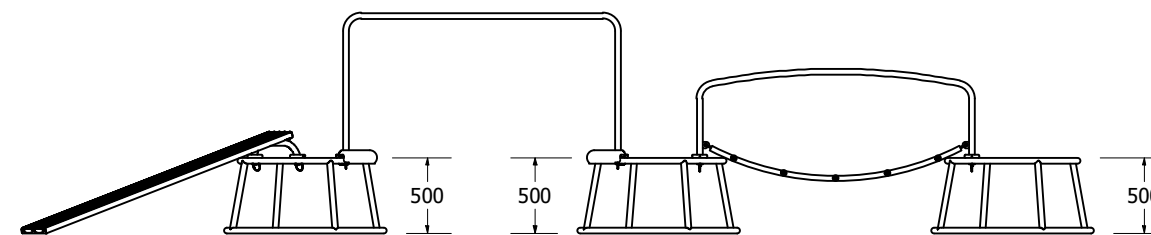

Bambino Combo K

BOMOCOMK

Bambino Combo K

BOMOCOMK

BOMOCOMK

1 : 50 @ A3

FALL ZONE

Note: As this equipment is moveable the end user should ensure there is 1500mm clear space from the edge of each piece of equipment. This drawing only shows the fall zone if the equipment is laid out in the same orientation.

Technical Information	
Main Dimension	10416 mm
Total Area	
Max FHOE	500 mm
Heaviest Part	
Compliant to	NZS 5828:2015 AS 4685:(series) EN 1176:2008

Front Elevation

Right Elevation