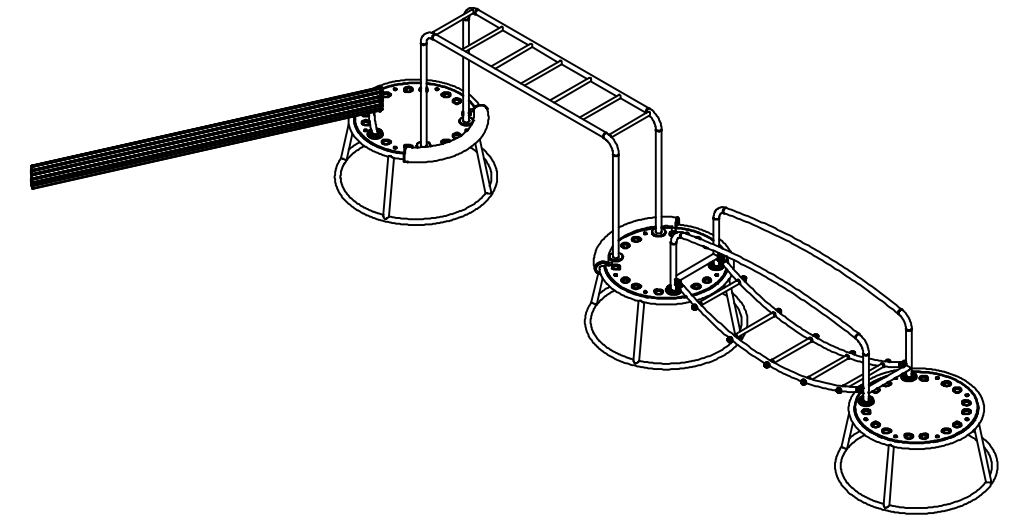

Bambino Combo K

BOMOCOMK

Bambino Combo K

BOMOCOMK

BOMOCOMK

1 : 50 @ A3

FALL ZONE

Note: As this equipment is moveable the end user should ensure there is 1500mm clear space from the edge of each piece of equipment. This drawing only shows the fall zone if the equipment is laid out in the same orientation.

Technical Information	
Main Dimension	10416 mm
Total Area	
Max FHOE	500 mm
Heaviest Part	
Compliant to	NZS 5828:2015 AS 4685:(series) EN 1176:2008

Front Elevation

Right Elevation