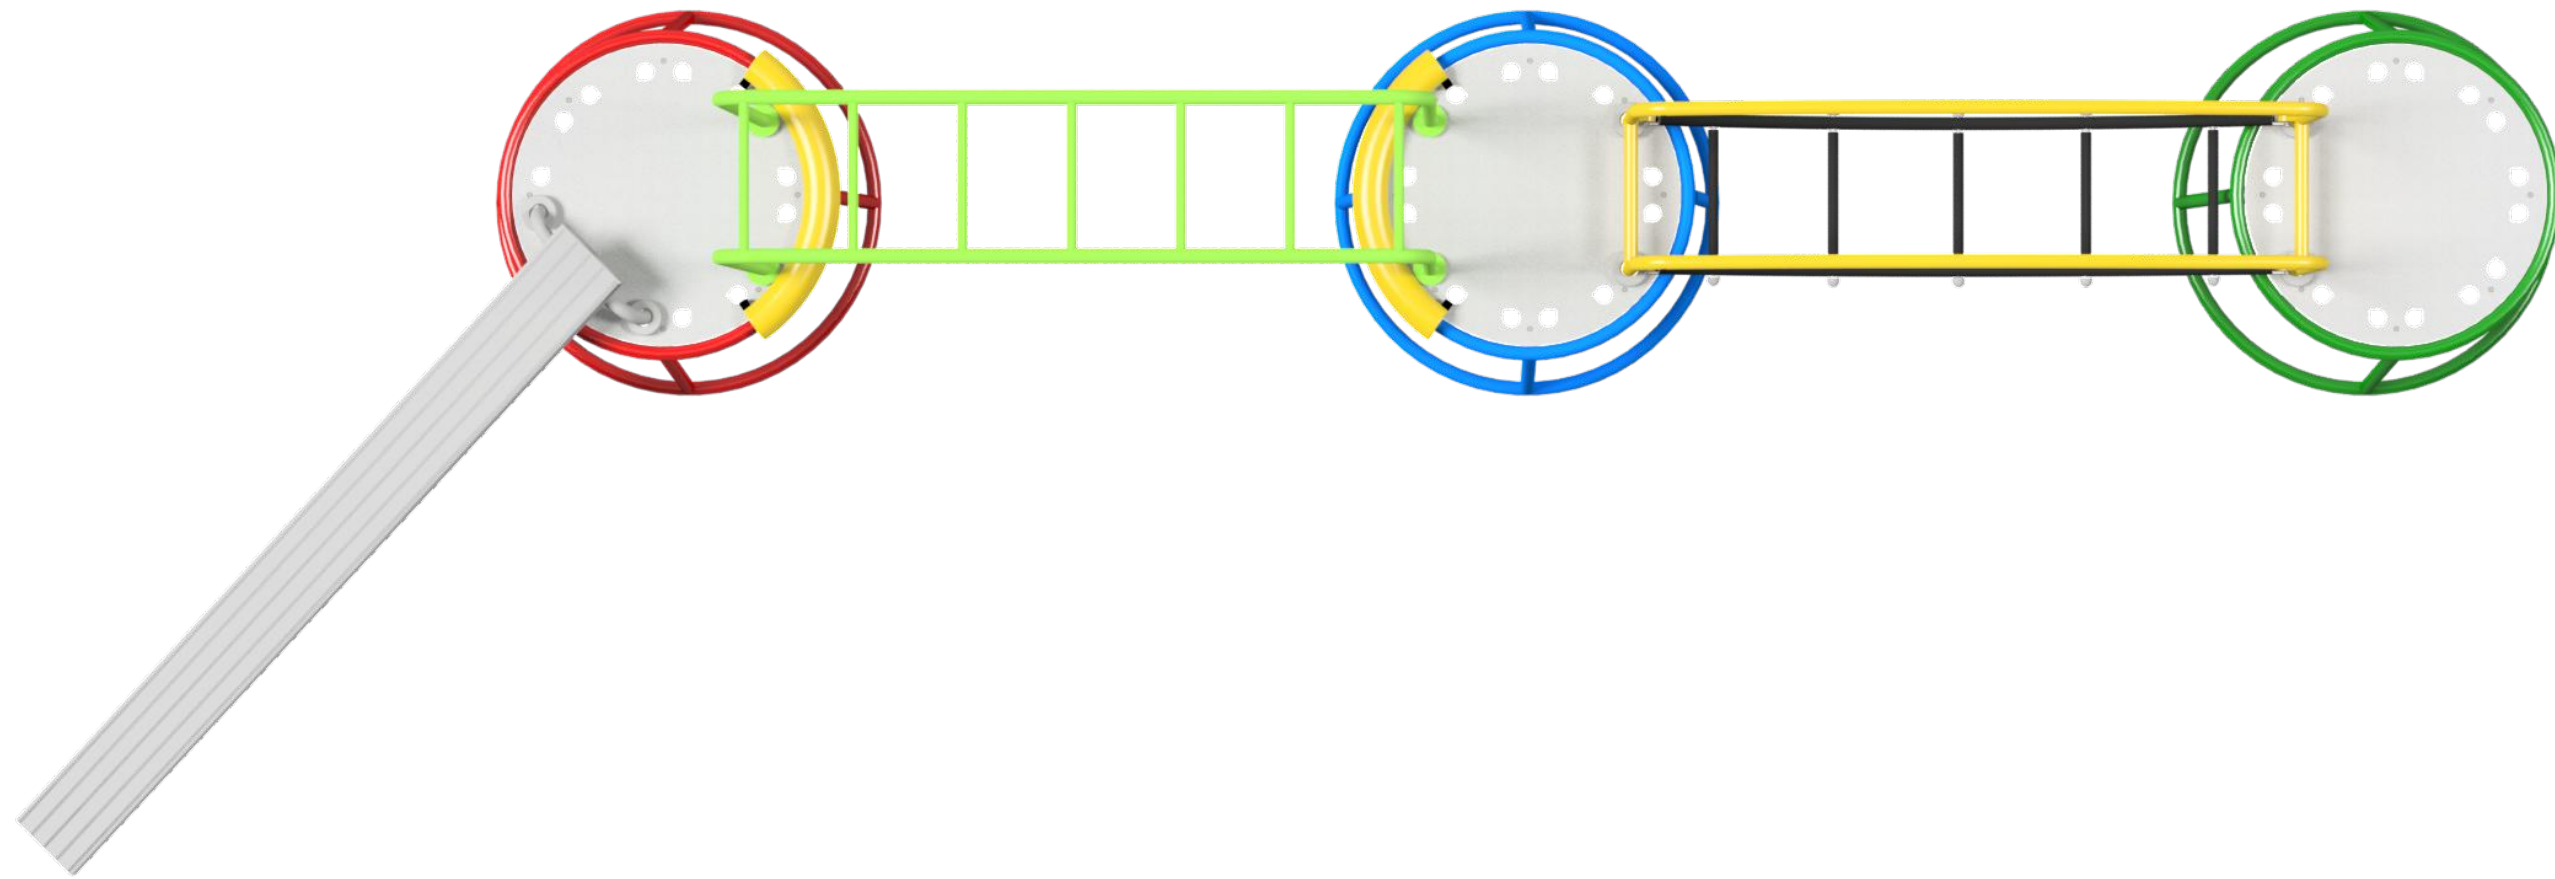

Bambino Combo K

BOMOCOMK

Bambino Combo K

BOMOCOMK

BOMOCOMK

1 : 50 @ A3

FALL ZONE

Note: As this equipment is moveable the end user should ensure there is 1500mm clear space from the edge of each piece of equipment. This drawing only shows the fall zone if the equipment is laid out in the same orientation.

Technical Information	
Main Dimension	10416 mm
Total Area	
Max FHOE	500 mm
Heaviest Part	
Compliant to	NZS 5828:2015 AS 4685:(series) EN 1176:2008

Front Elevation

Right Elevation