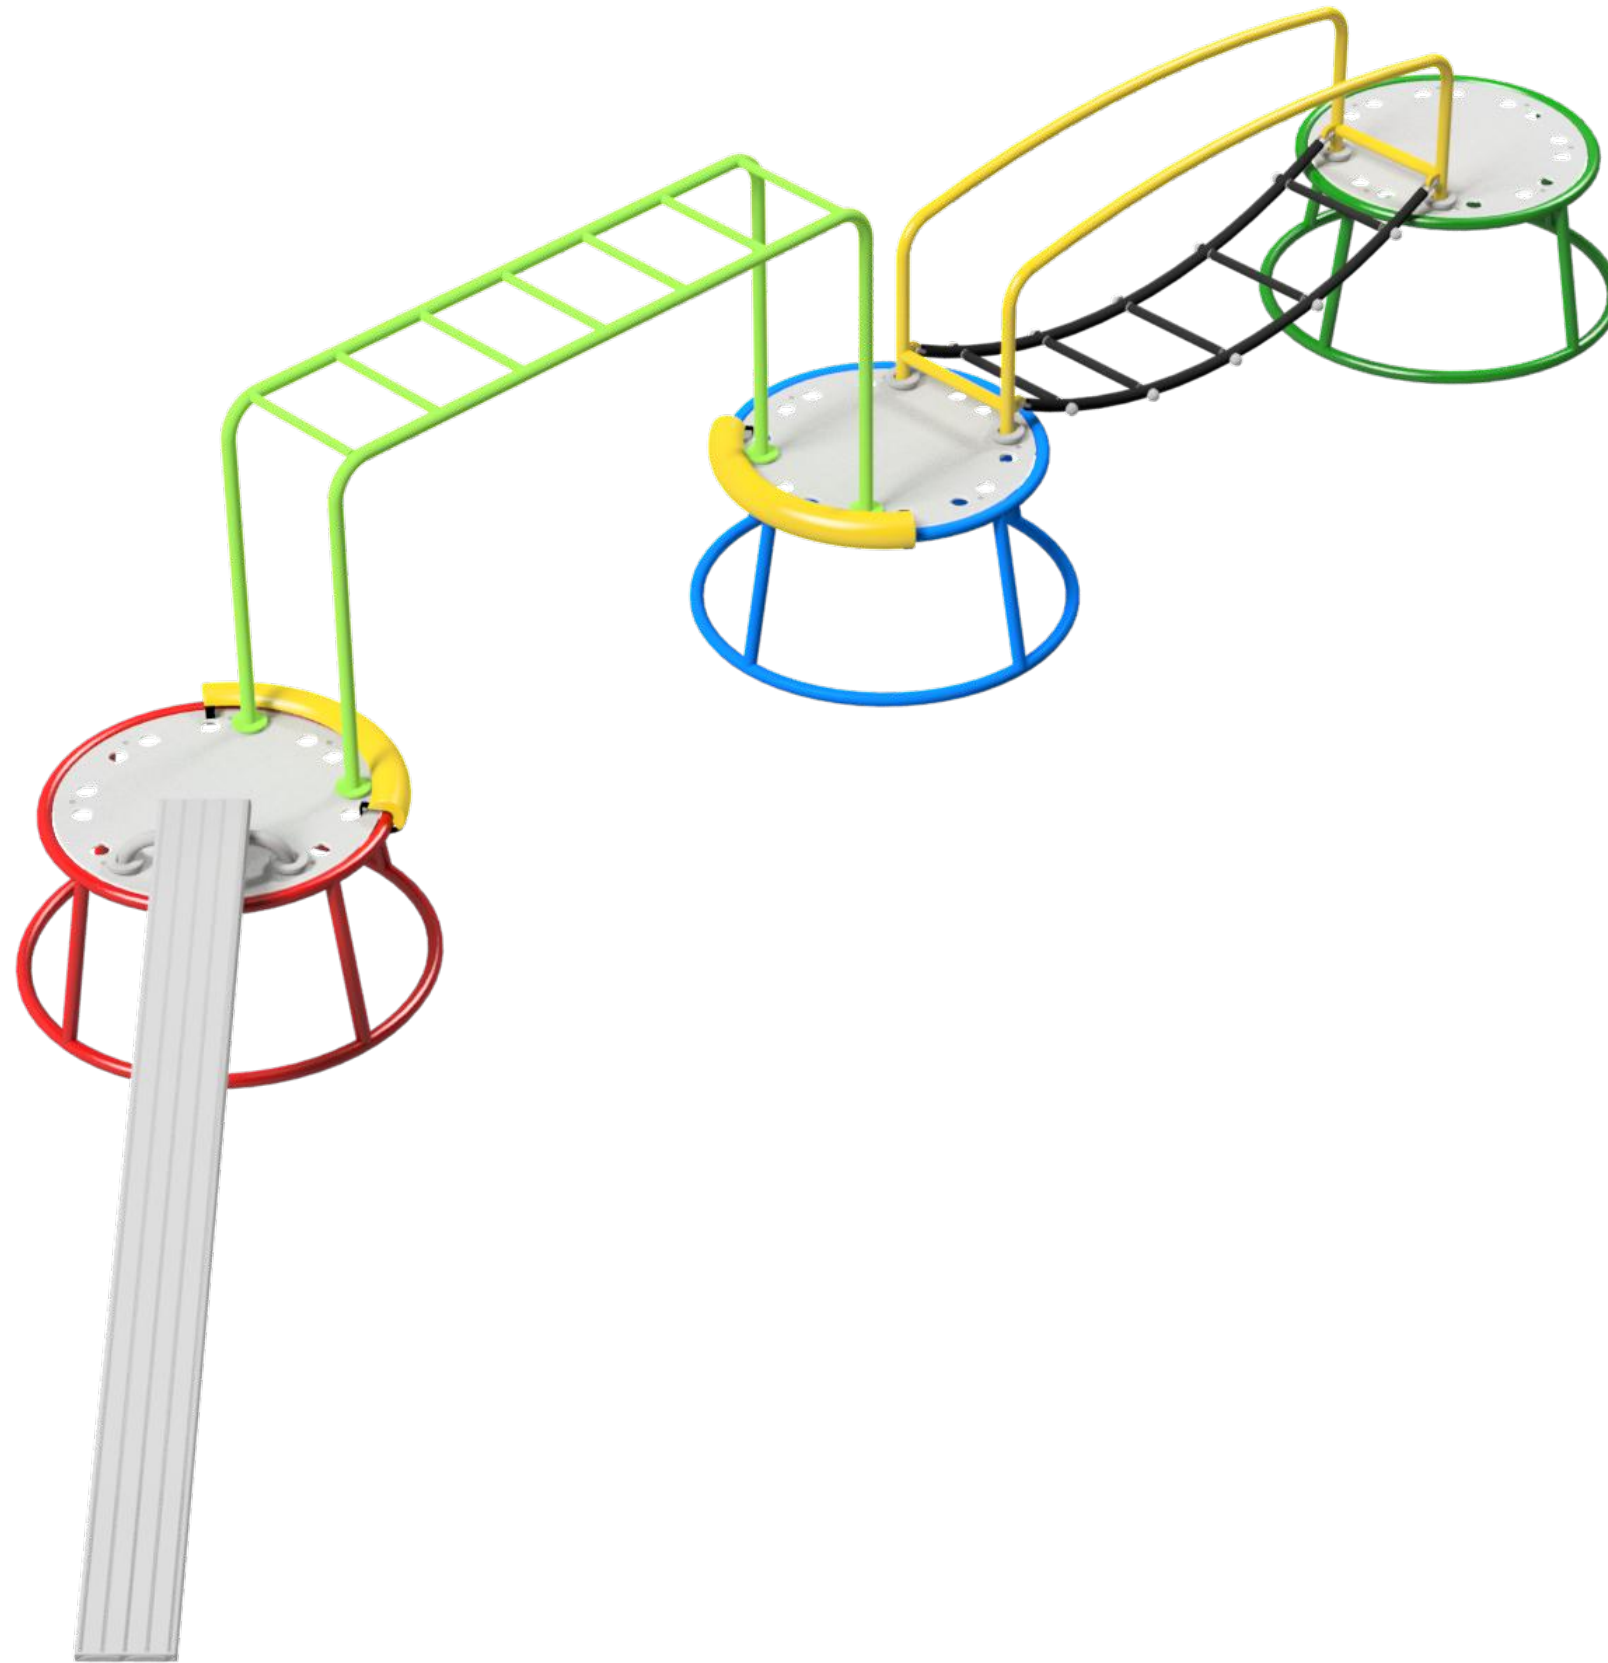

Bambino Combo K

BOMOCOMK

Bambino Combo K

BOMOCOMK

BOMOCOMK

1 : 50 @ A3

FALL ZONE

Note: As this equipment is moveable the end user should ensure there is 1500mm clear space from the edge of each piece of equipment. This drawing only shows the fall zone if the equipment is laid out in the same orientation.

Technical Information	
Main Dimension	10416 mm
Total Area	
Max FHOE	500 mm
Heaviest Part	
Compliant to	NZS 5828:2015 AS 4685:(series) EN 1176:2008

Front Elevation

Right Elevation