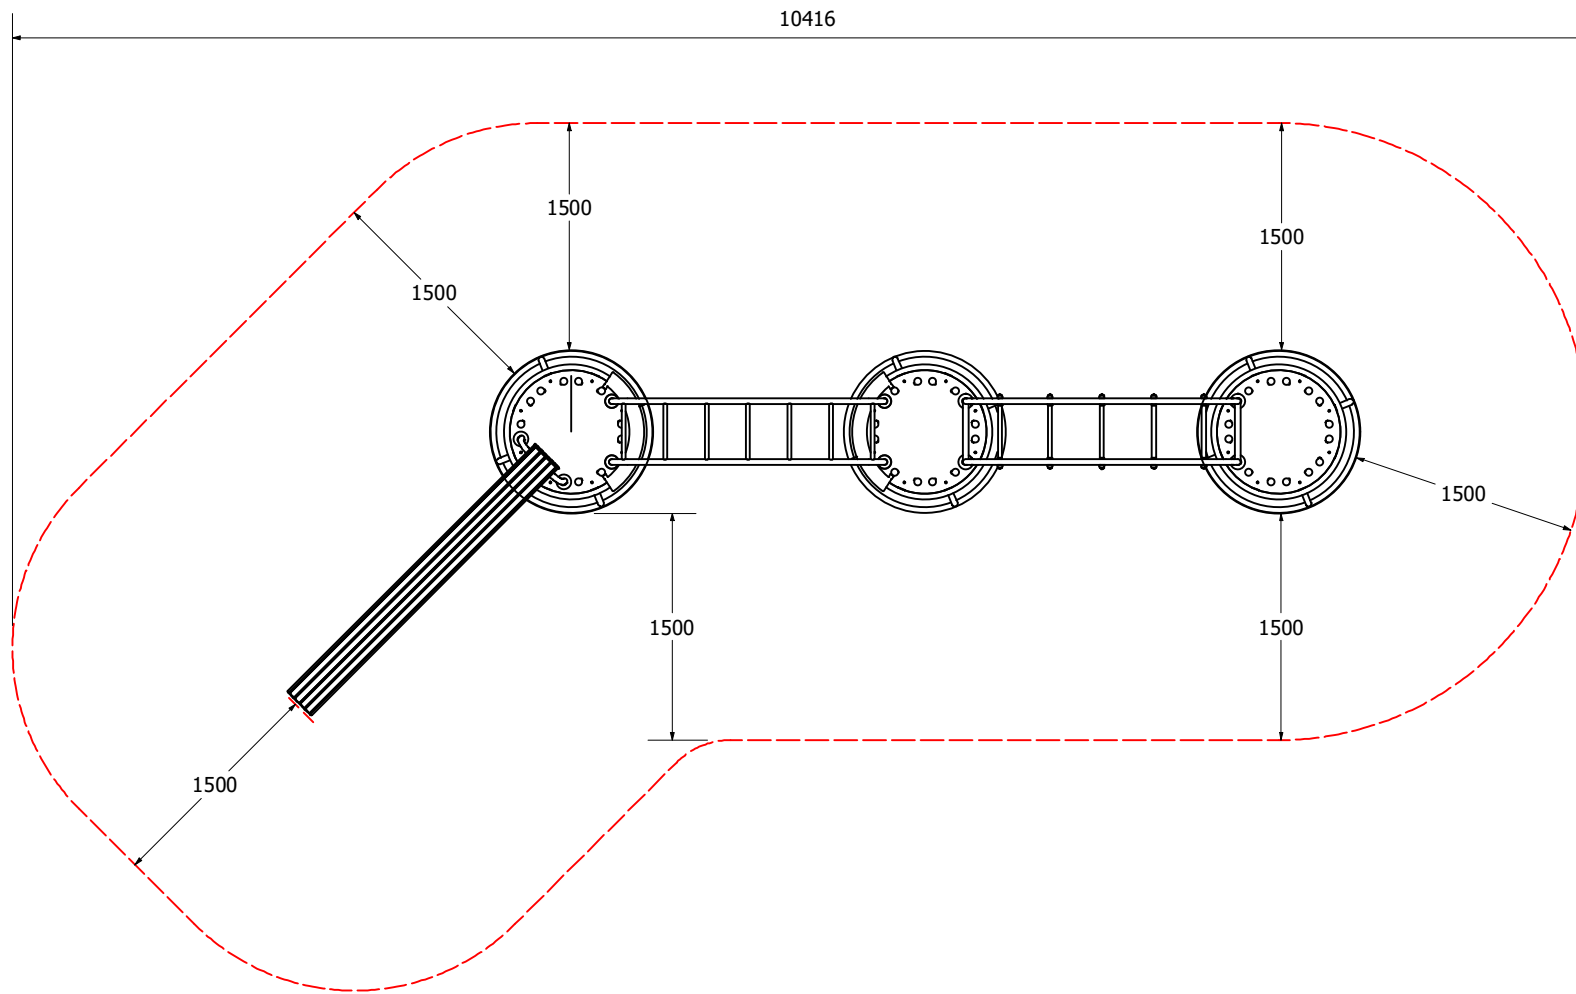

Bambino Combo K

BOMOCOMK

Bambino Combo K

BOMOCOMK

BOMOCOMK

1 : 50 @ A3

FALL ZONE

Note: As this equipment is moveable the end user should ensure there is 1500mm clear space from the edge of each piece of equipment. This drawing only shows the fall zone if the equipment is laid out in the same orientation.

Technical Information	
Main Dimension	10416 mm
Total Area	
Max FHOE	500 mm
Heaviest Part	
Compliant to	NZS 5828:2015 AS 4685:(series) EN 1176:2008

Front Elevation

Right Elevation