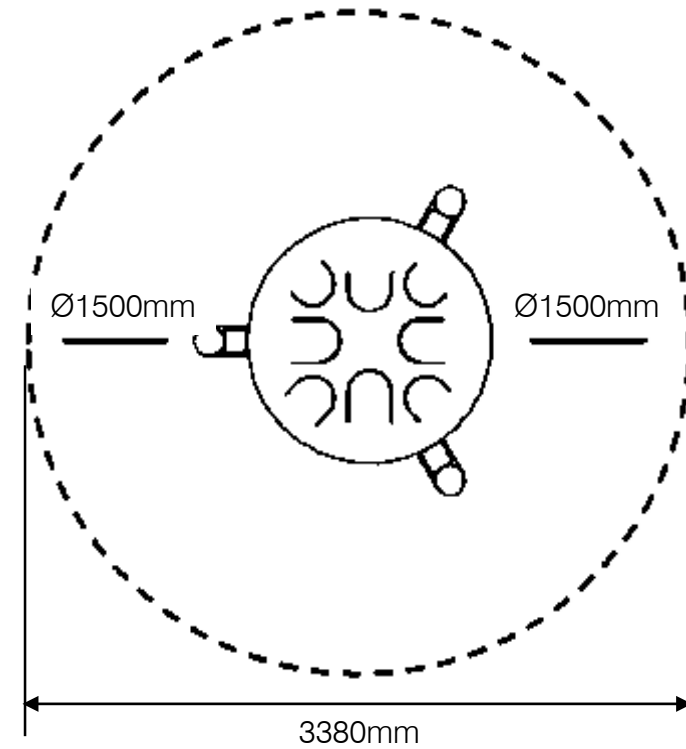

Babel Drum Musical Instrument(Small)

INMIBABDRSM

Install instrument with 1500mm free space (from widest point) around it

Technical Information	
Space Required	Ø3380
Compliant	NZS 5828:2015 AS 4685:2017 EN 1176:2008

Approved: GN

Babel Drum Musical Instrument(Large)

INMIBABDRL

Install instrument with 1500mm free space (from widest point) around it

Technical Information	
Space Required	Ø3500
Compliant	NZS 5828:2015 AS 4685:2017 EN 1176:2008