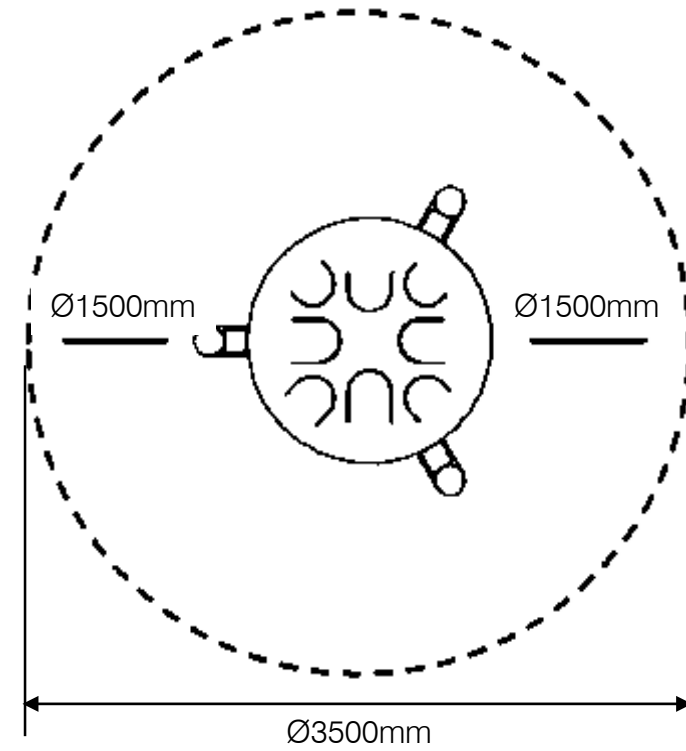

Babel Drum Musical Instrument(Small)

INMIBABDRSM

Install instrument with 1500mm free space (from widest point) around it

Technical Information	
Space Required	Ø3380
Compliant	NZS 5828:2015 AS 4685:2017 EN 1176:2008

Approved: GN

Babel Drum Musical Instrument(Large)

INMIBABDRL

Install instrument with 1500mm free space (from widest point) around it

Technical Information	
Space Required	Ø3500
Compliant	NZS 5828:2015 AS 4685:2017 EN 1176:2008