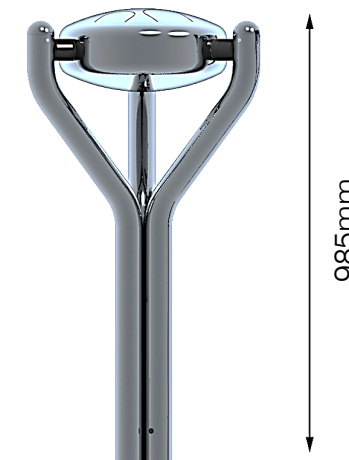

Babel Drum Musical Instrument(Small)

INMIBABDRSM

Install instrument with 1500mm free space (from widest point) around it

Technical Information	
Space Required	Ø3380
Compliant	NZS 5828:2015 AS 4685:2017 EN 1176:2008

Approved: GN

Babel Drum Musical Instrument(Large)

INMIBABDRL

Install instrument with 1500mm free space (from widest point) around it

Technical Information	
Space Required	Ø3500
Compliant	NZS 5828:2015 AS 4685:2017 EN 1176:2008