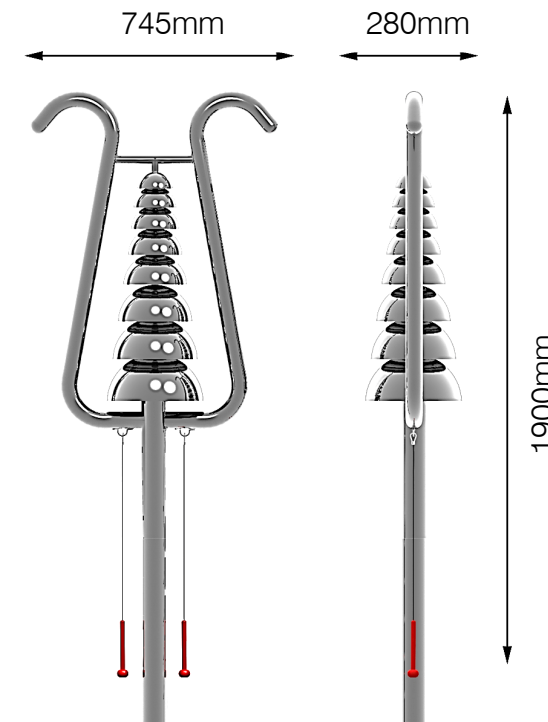

Bell Lyre Musical Instrument

INMIBL

Install instrument with 1500mm free space (from widest point) around it

Technical Information	
Space Required	3745mm x 4500mm
Compliant	NZS 5828:2015 AS 4685:2017 EN 1176:2008