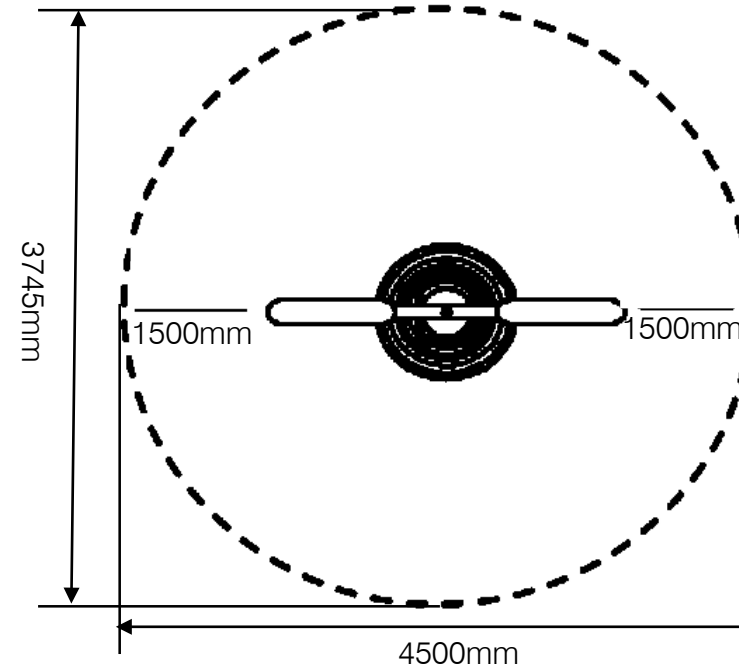

Bell Lyre Musical Instrument

INMIBL

Install instrument with 1500mm free space (from widest point) around it

Technical Information	
Space Required	3745mm x 4500mm
Compliant	NZS 5828:2015 AS 4685:2017 EN 1176:2008