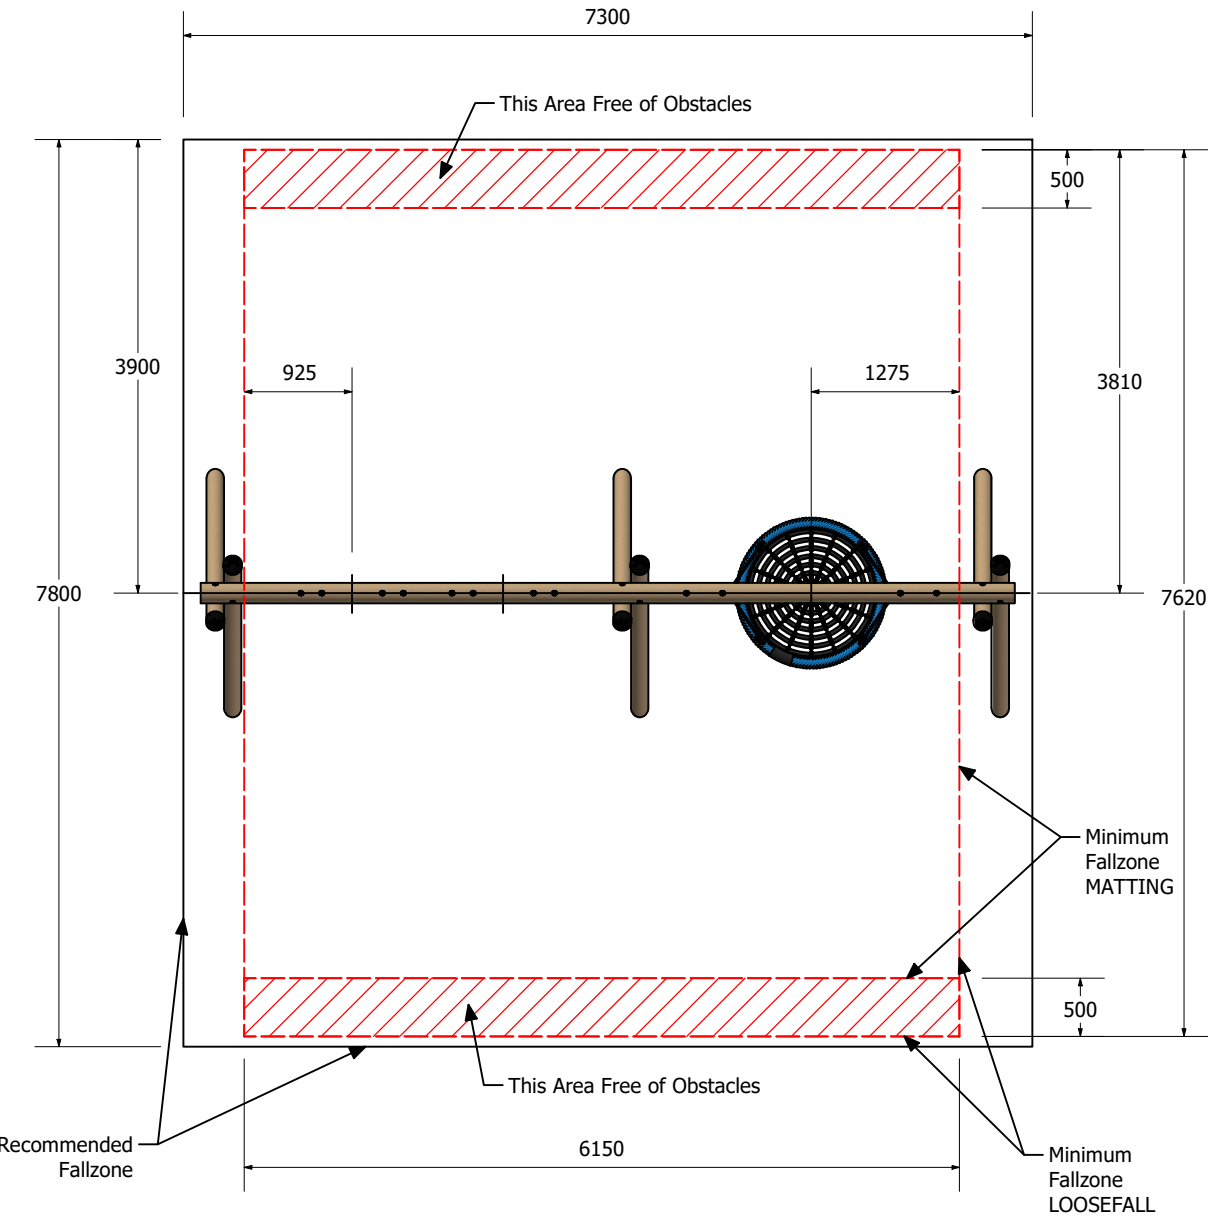

# TIMBAPLAY SWING - 4 BAY BASKET - 2 VR

SWTP4B02

Age groups appropriate for:

 Toddlers & Pre-Schoolers

 Primary to Big Kids

 Teenagers to Young Adults

 Whole family / Young at Heart

SWTP4B02

## DIMENSIONS AT GROUND LEVEL

Technical Information	
Main Dimension	7.8m x 7.3m
Total Area	57 sq/m
Max FHOF	1.4m
Heaviest Part	100 KG
Compliant to	NZS 5828:2015 AS 4685:(series) EN 1176:2008