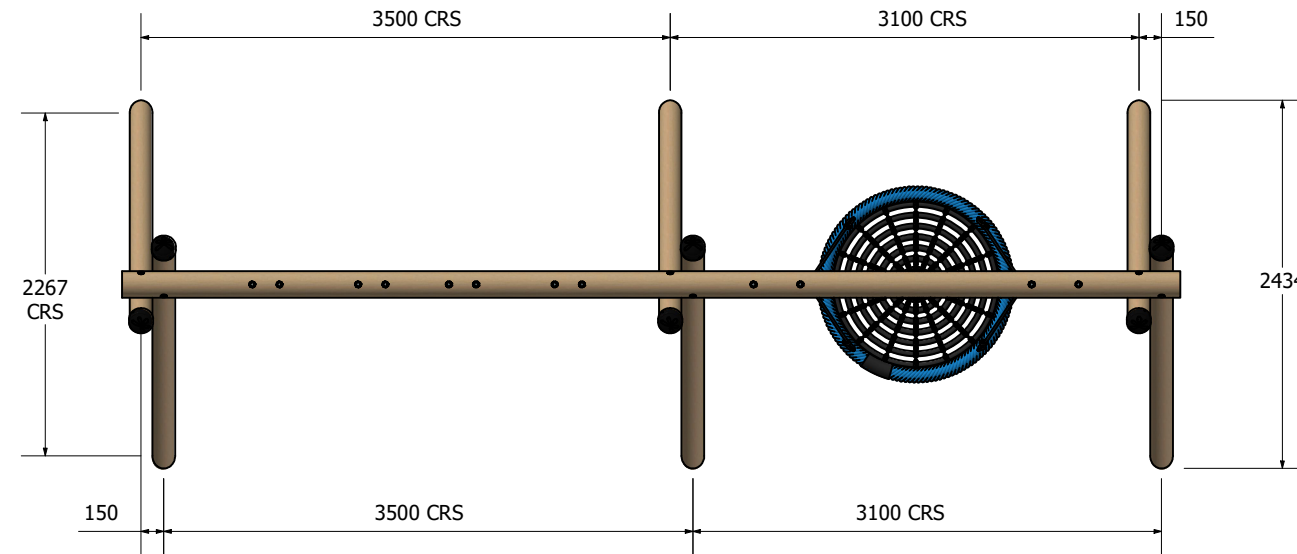

# TIMBAPLAY SWING - 4 BAY BASKET - 2 VR

SWTP4B02

Age groups appropriate for:

 Toddlers & Pre-Schoolers

 Primary to Big Kids

 Teenagers to Young Adults

 Whole family / Young at Heart

SWTP4B02

## DIMENSIONS AT GROUND LEVEL

Technical Information	
Main Dimension	7.8m x 7.3m
Total Area	57 sq/m
Max FHOF	1.4m
Heaviest Part	100 KG
Compliant to	NZS 5828:2015 AS 4685:(series) EN 1176:2008