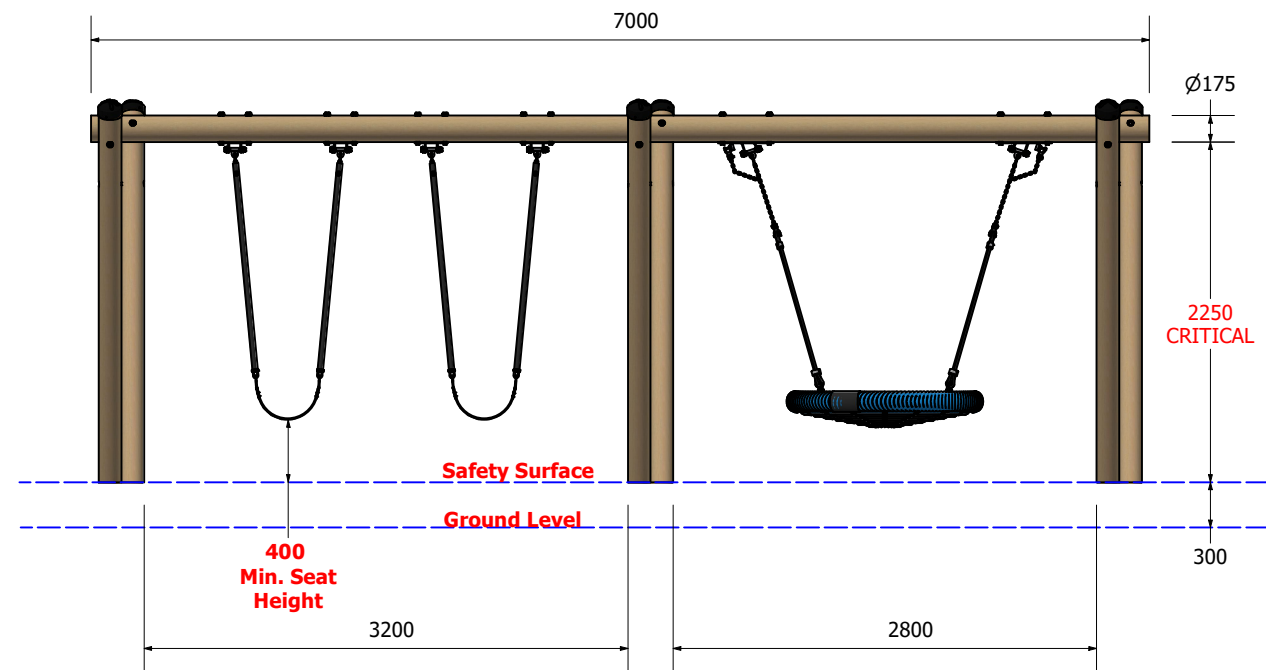

# TIMBAPLAY SWING - 4 BAY BASKET - 2 VR

SWTP4B02

Age groups appropriate for:

 Toddlers & Pre-Schoolers

 Primary to Big Kids

 Teenagers to Young Adults

 Whole family / Young at Heart

SWTP4B02

## DIMENSIONS AT GROUND LEVEL

Technical Information	
Main Dimension	7.8m x 7.3m
Total Area	57 sq/m
Max FHOF	1.4m
Heaviest Part	100 KG
Compliant to	NZS 5828:2015 AS 4685:(series) EN 1176:2008