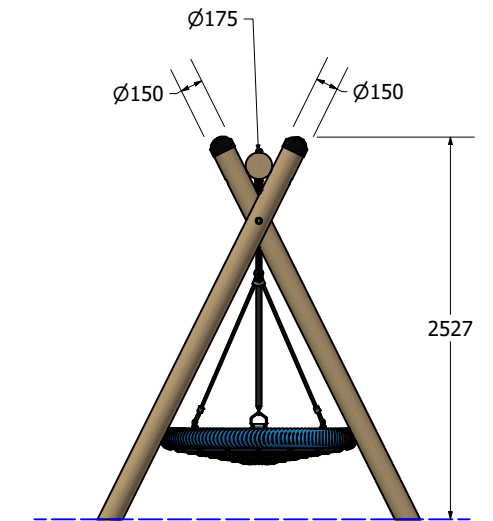

# TIMBAPLAY SWING - 4 BAY BASKET - 2 VR

SWTP4B02

Age groups appropriate for:

 Toddlers & Pre-Schoolers

 Primary to Big Kids

 Teenagers to Young Adults

 Whole family / Young at Heart

SWTP4B02

## FALLZONE

## DIMENSIONS AT GROUND LEVEL

Technical Information	
Main Dimension	7.8m x 7.3m
Total Area	57 sq/m
Max FHOF	1.4m
Heaviest Part	100 KG
Compliant to	NZS 5828:2015 AS 4685:(series) EN 1176:2008