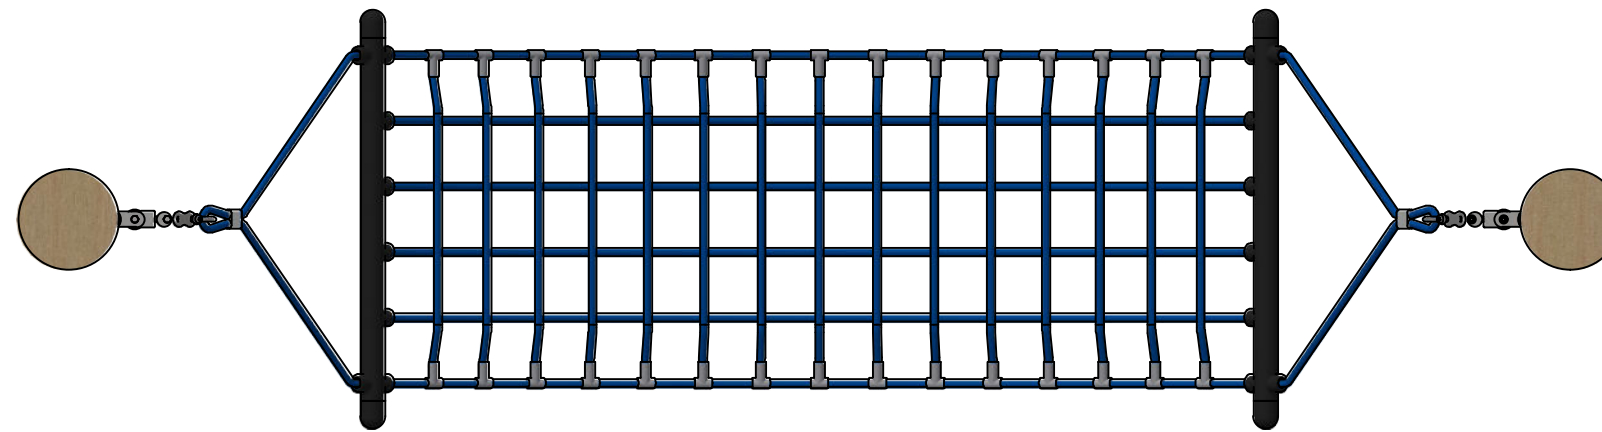

Lazy Daisy Hammock - Wobbly Wood

Lazy Daisy Hammock - Wobbly Wood

Lazy Daisy Hammock - Wobbly Wood

Technical Information	
Main Dimension	6100 x 3250
Total Area	19.83m ²
Max FHOE	1000
Heaviest Part	-
Compliant to	NZS 5828:2015 AS 4685:2021 EN 1176:2017