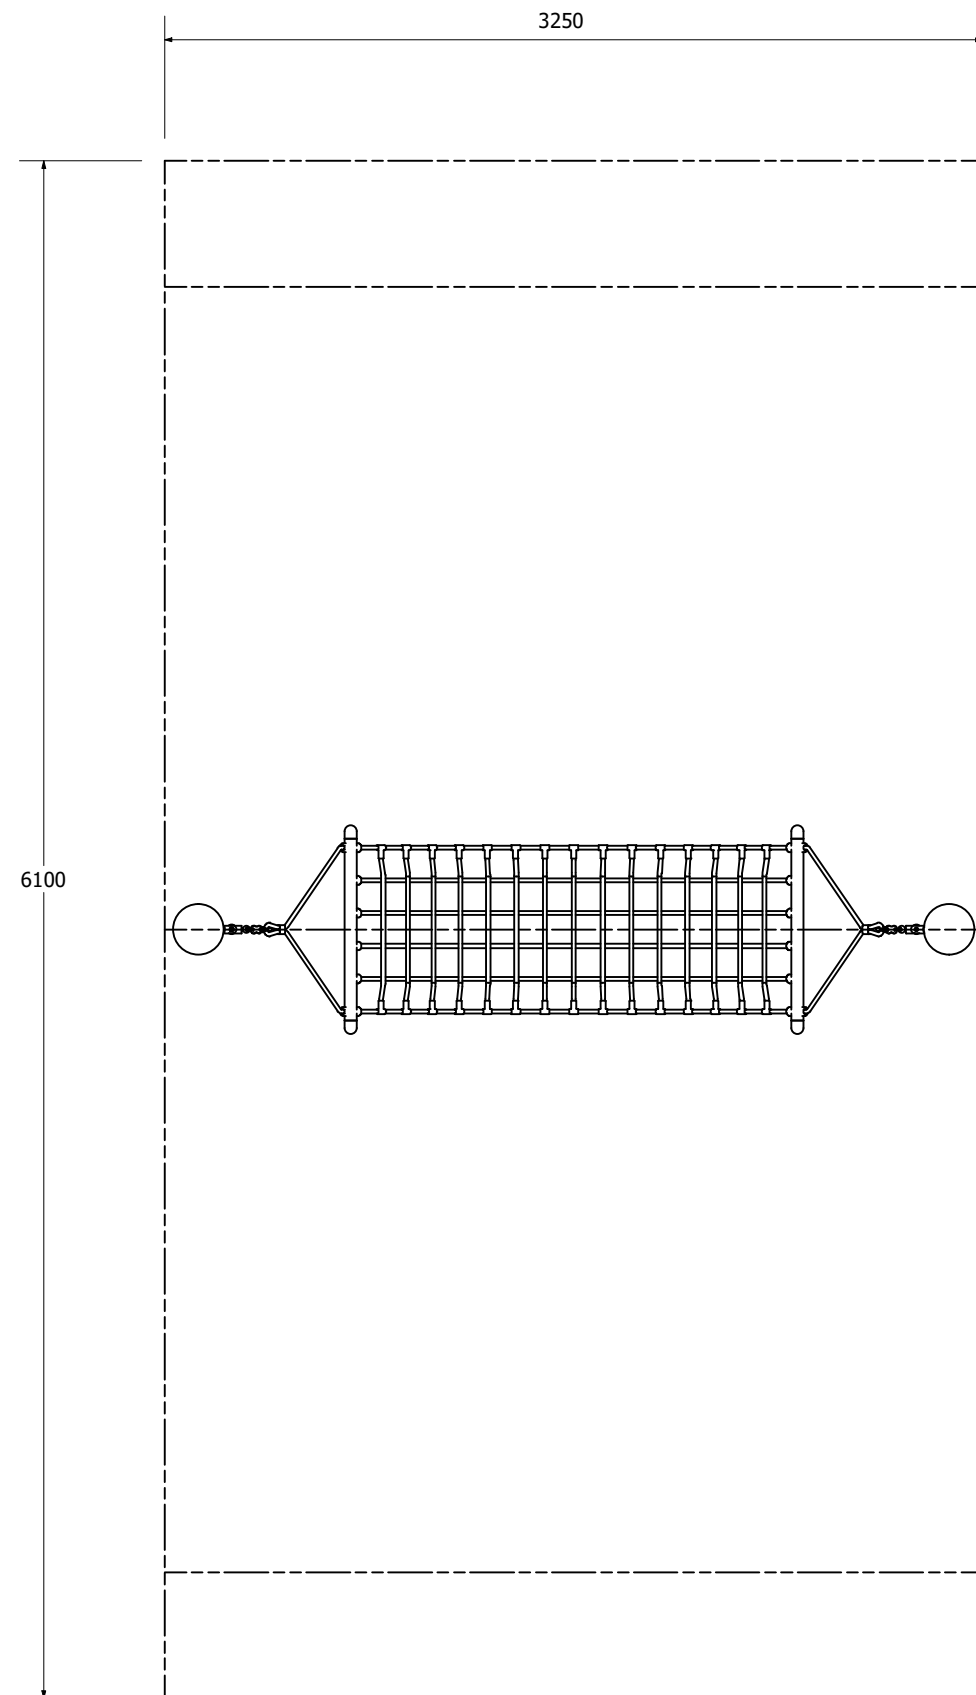

Lazy Daisy Hammock - Wobbly Wood

Lazy Daisy Hammock - Wobbly Wood

Lazy Daisy Hammock - Wobbly Wood

Technical Information	
Main Dimension	6100 x 3250
Total Area	19.83m ²
Max FHOE	1000
Heaviest Part	-
Compliant to	NZS 5828:2015 AS 4685:2021 EN 1176:2017