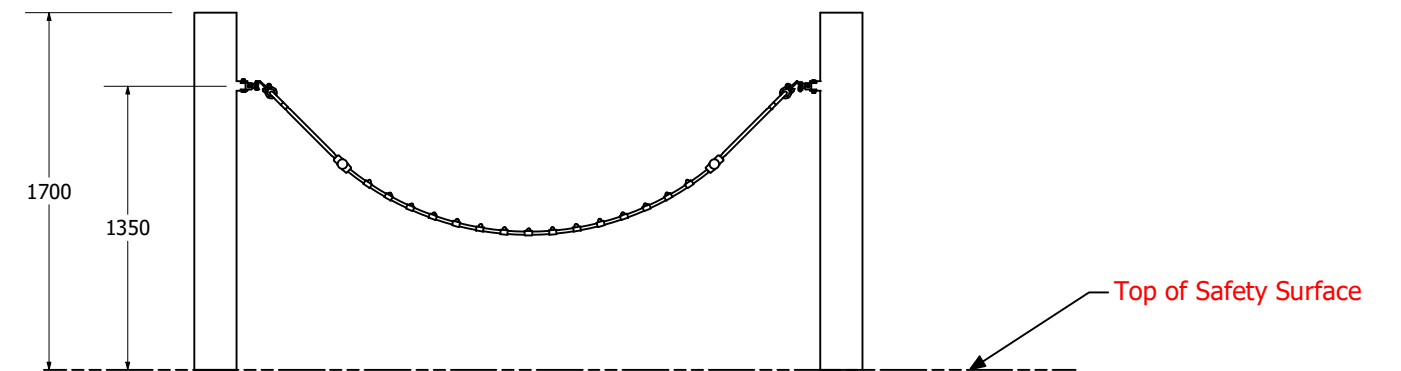

Lazy Daisy Hammock - Wobbly Wood

Lazy Daisy Hammock - Wobbly Wood

Lazy Daisy Hammock - Wobbly Wood

Technical Information	
Main Dimension	6100 x 3250
Total Area	19.83m ²
Max FHOE	1000
Heaviest Part	-
Compliant to	NZS 5828:2015 AS 4685:2021 EN 1176:2017