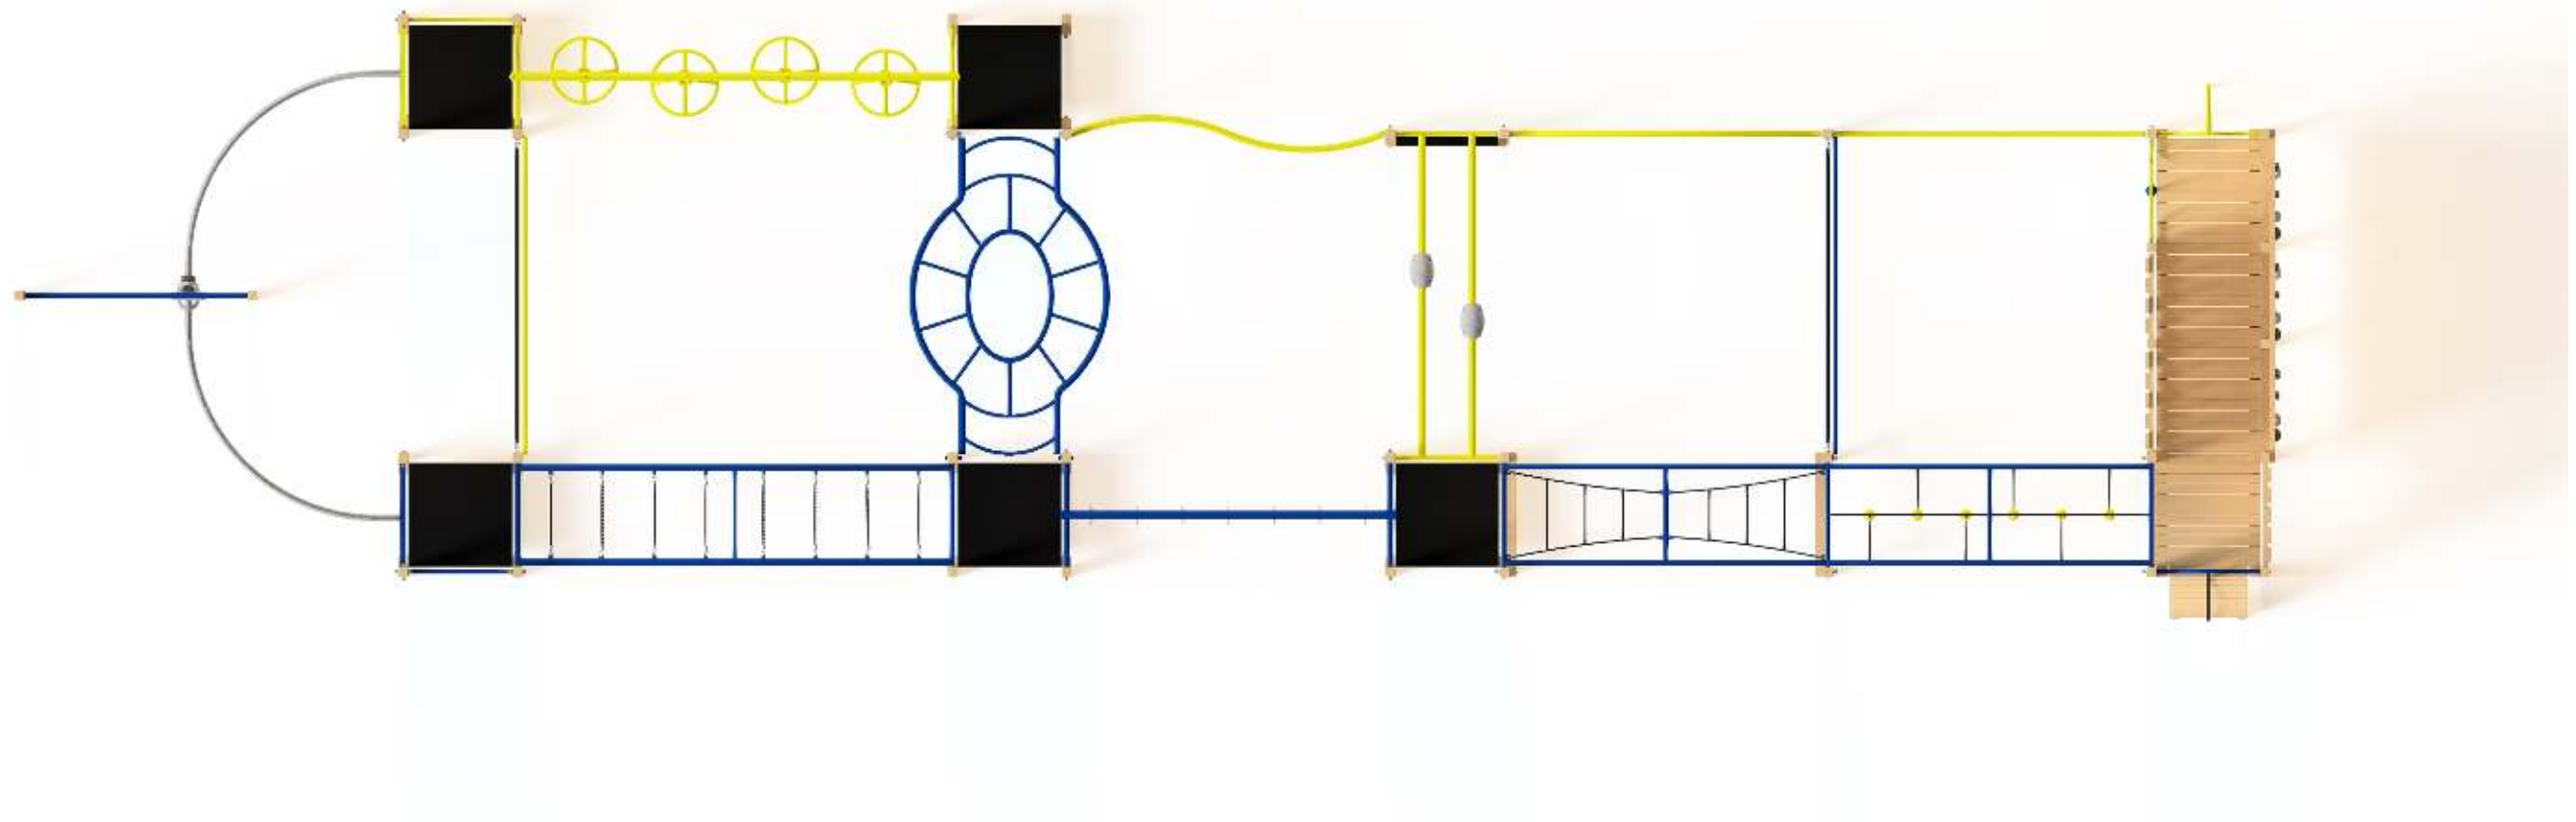

Fitness Kombination 730 - TP

MOTP730

ZCORD Number

Fitness Kombination 730 - TP

MOTP730

ZCORD Number

Fitness Kombination 730 - TP

MOTP730

ZCORD Number

ZCORD Number
1:100 @ A3

Platform Heights, Fallzones and Foundations

Front Elevation

Right Elevation

Technical Information	
Main Dimension	22970 x 8620
Total Area	198m2
Max FHO	2900
Heaviest Part	100kg
Compliant to	NZS 5828:2015 AS 4685:2017 EN 1176:2008