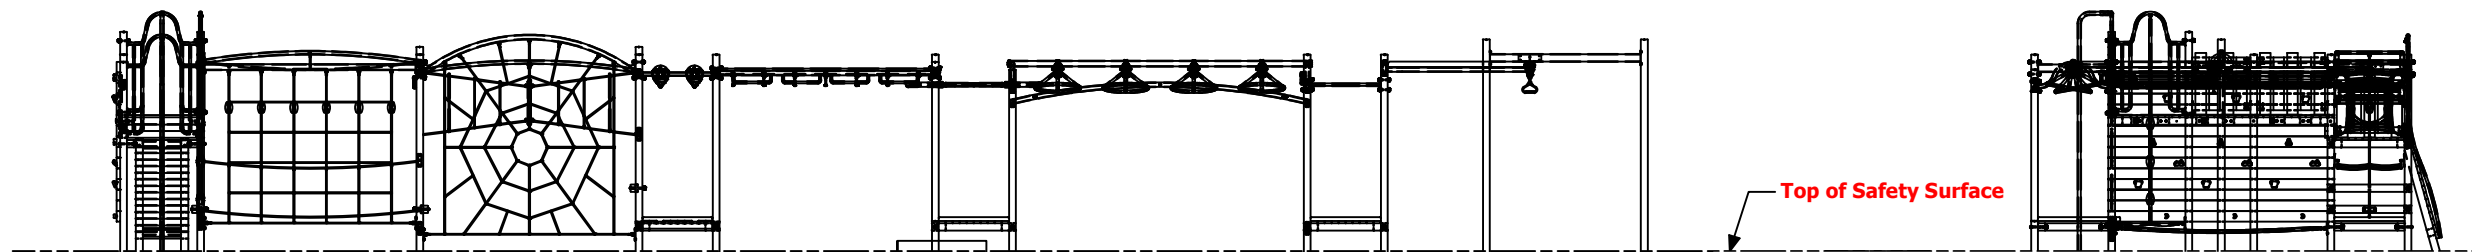

Fitness Kombination 730 - TP

MOTP730

ZCORD Number

Fitness Kombination 730 - TP

MOTP730

ZCORD Number

Fitness Kombination 730 - TP

MOTP730

ZCORD Number

ZCORD Number
1:100 @ A3

Platform Heights, Fallzones and Foundations

Front Elevation

Right Elevation

Technical Information	
Main Dimension	22970 x 8620
Total Area	198m2
Max FHO	2900
Heaviest Part	100kg
Compliant to	NZS 5828:2015 AS 4685:2017 EN 1176:2008