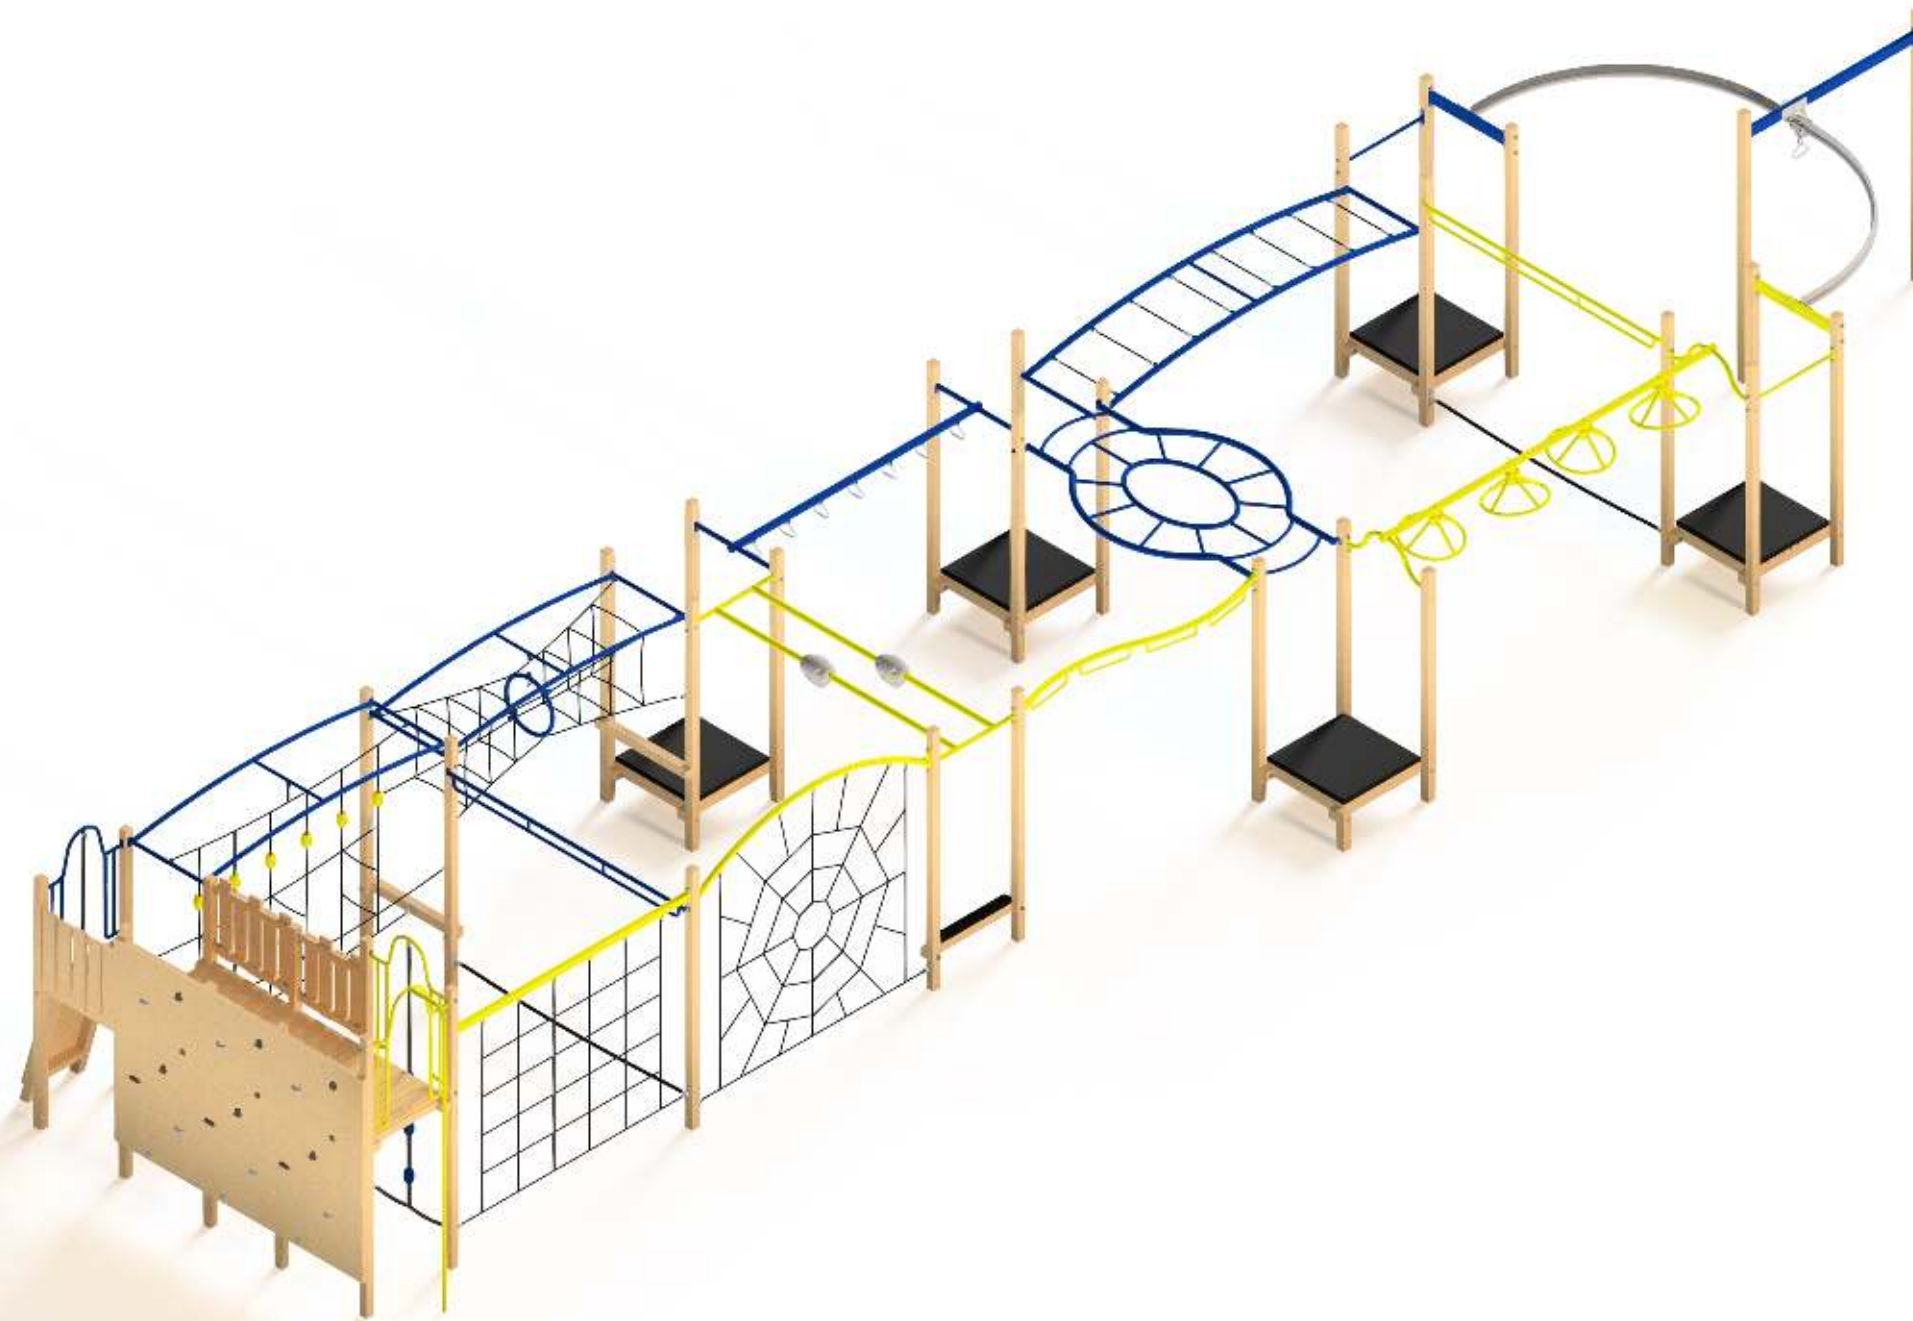

Fitness Kombination 730 - TP

MOTP730

ZCORD Number

Fitness Kombination 730 - TP

MOTP730

ZCORD Number

Fitness Kombination 730 - TP

MOTP730

ZCORD Number

ZCORD Number
1:100 @ A3

Platform Heights, Fallzones and Foundations

Front Elevation

Right Elevation

Technical Information	
Main Dimension	22970 x 8620
Total Area	198m2
Max FHO	2900
Heaviest Part	100kg
Compliant to	NZS 5828:2015 AS 4685:2017 EN 1176:2008