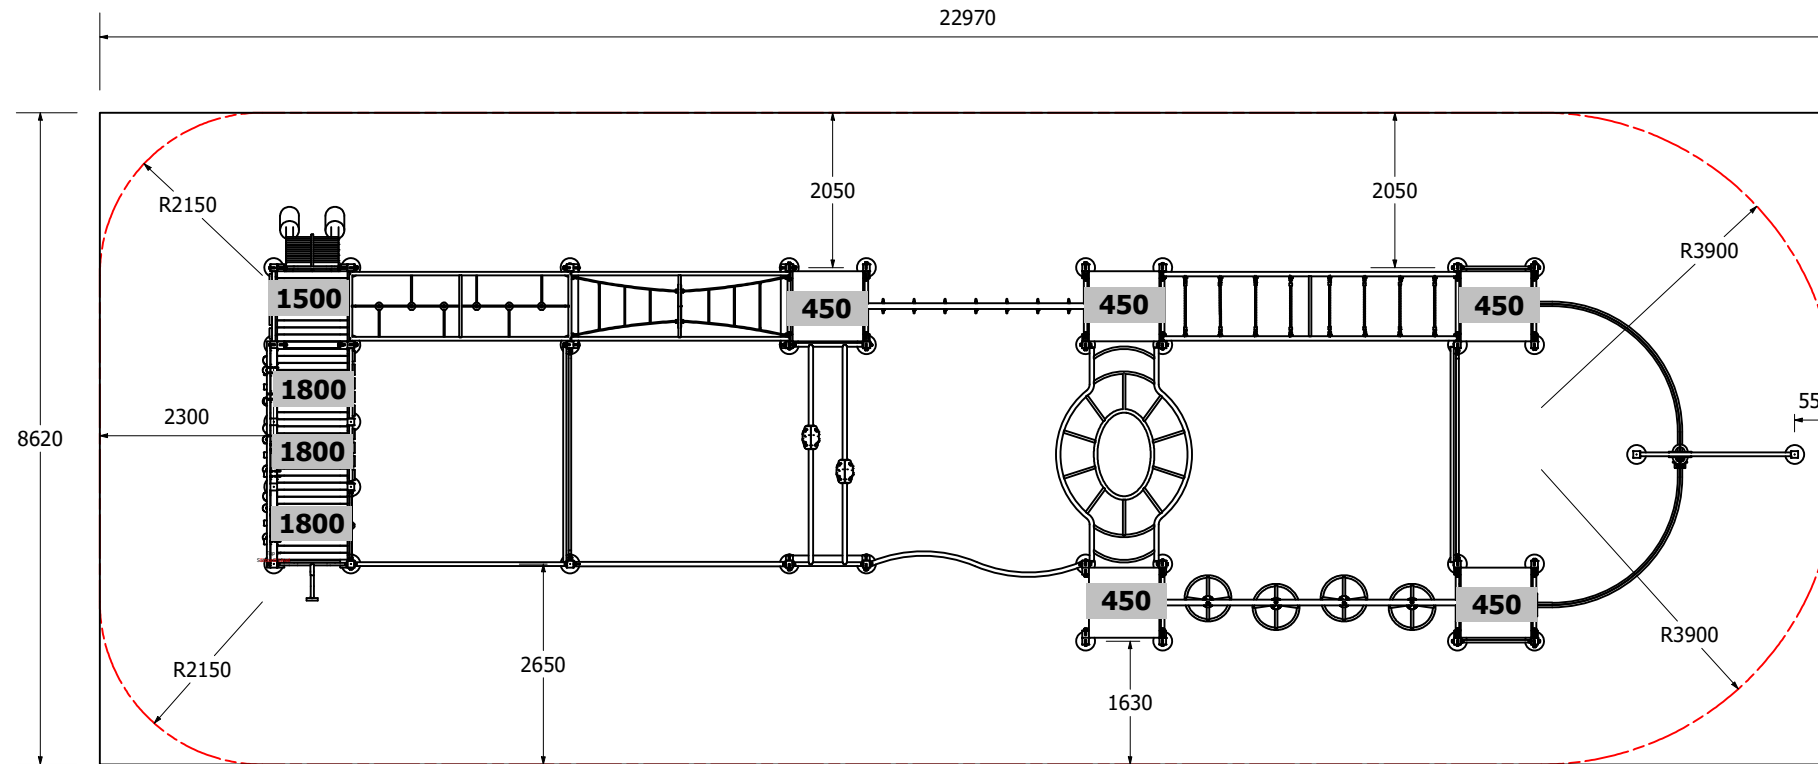

Fitness Kombination 730 - TP

MOTP730

ZCORD Number

Fitness Kombination 730 - TP

MOTP730

ZCORD Number

Fitness Kombination 730 - TP

MOTP730

ZCORD Number

ZCORD Number
1:100 @ A3

Platform Heights, Fallzones and Foundations

Front Elevation

Right Elevation

Technical Information	
Main Dimension	22970 x 8620
Total Area	198m2
Max FHO	2900
Heaviest Part	100kg
Compliant to	NZS 5828:2015 AS 4685:2017 EN 1176:2008