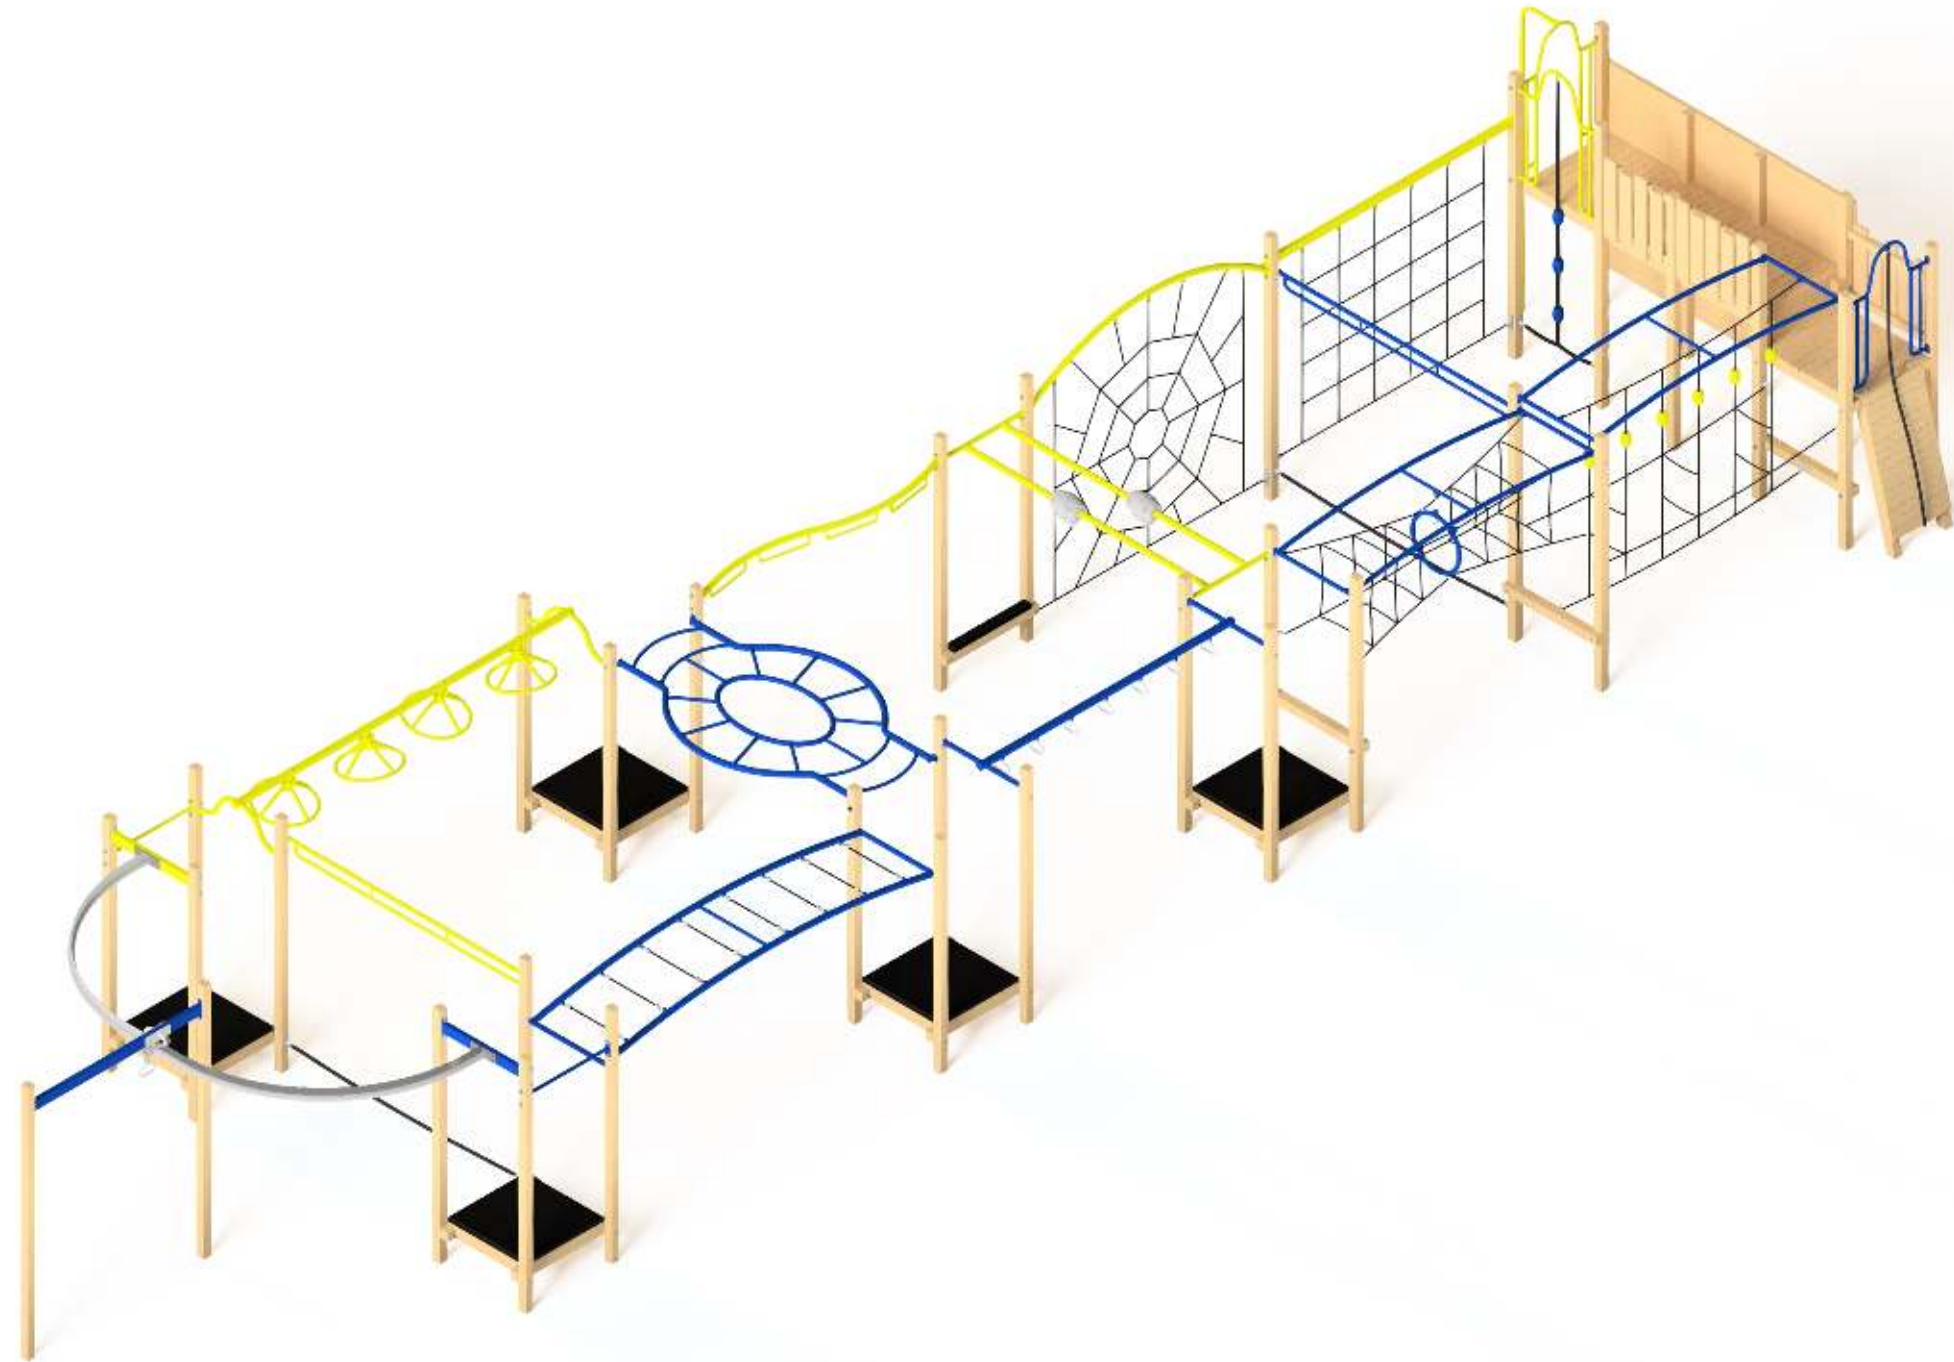

Fitness Kombination 730 - TP

MOTP730

ZCORD Number

Fitness Kombination 730 - TP

MOTP730

ZCORD Number

Fitness Kombination 730 - TP

MOTP730

ZCORD Number

ZCORD Number
1:100 @ A3

Platform Heights, Fallzones and Foundations

Front Elevation

Right Elevation

Technical Information	
Main Dimension	22970 x 8620
Total Area	198m2
Max FHO	2900
Heaviest Part	100kg
Compliant to	NZS 5828:2015 AS 4685:2017 EN 1176:2008