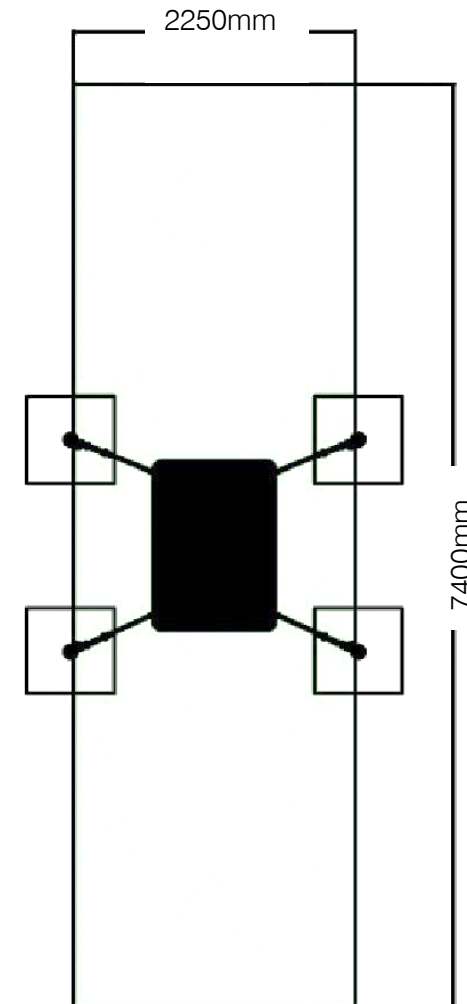

2.45m Swing Bed Easy Swing

SWSBES

Technical Information

Space Required	2250mm x 7400mm
Total Area	16.7m ²
FHOF	1250mm
Compliant	NZS 5828:2015 AS 4685:2017 EN 1176:2008

Approved: GN