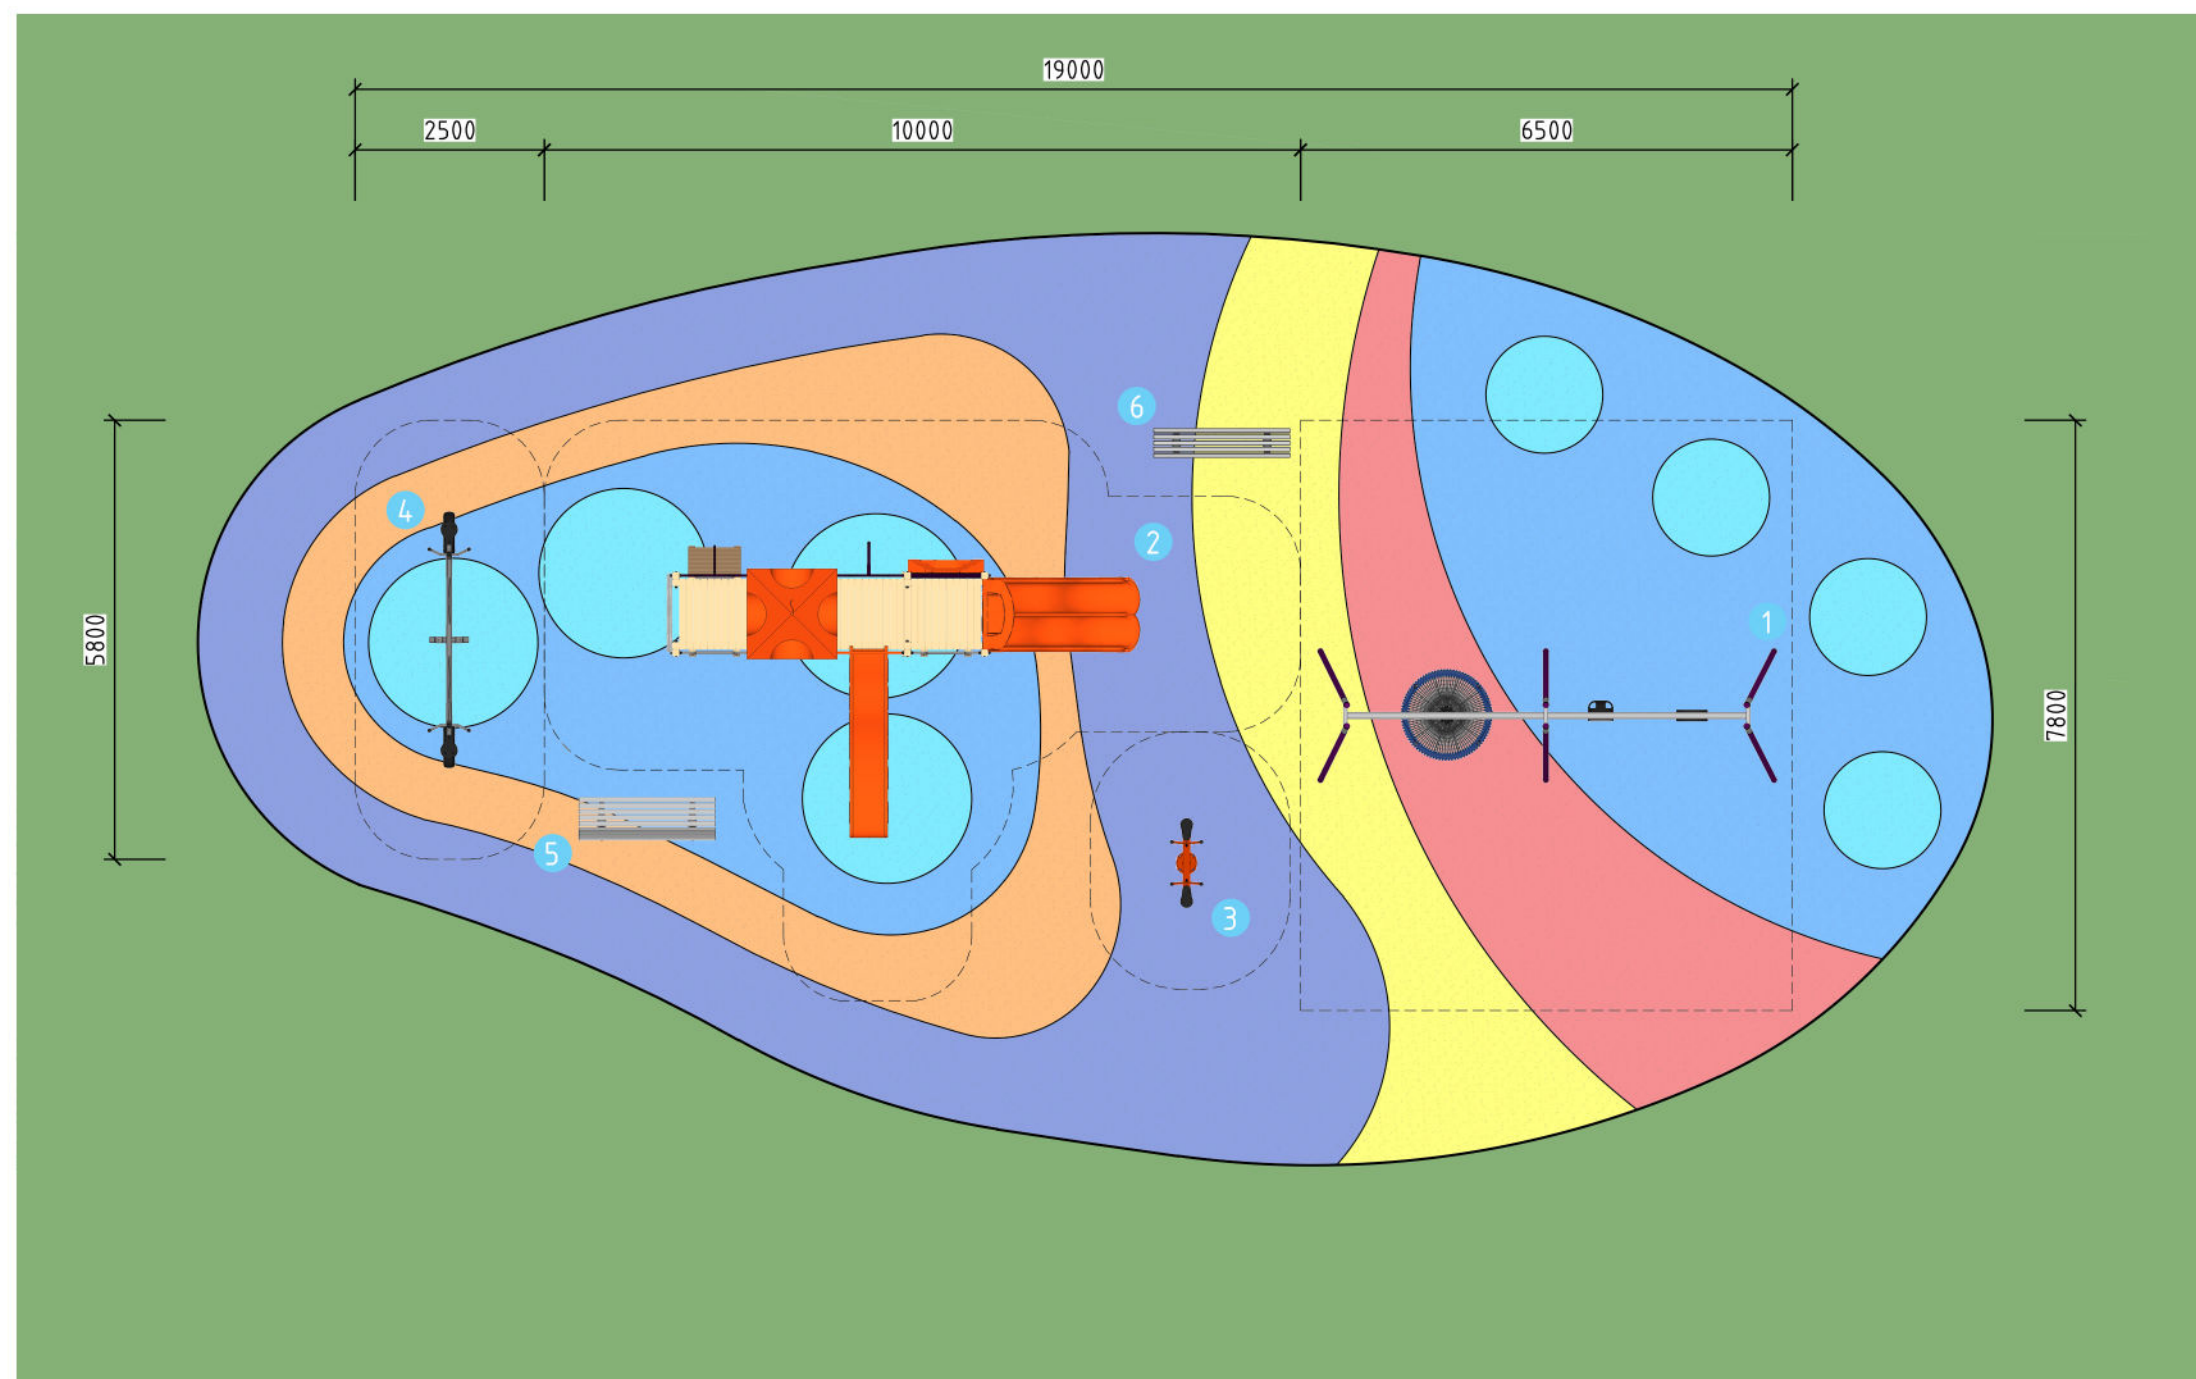

KEY

- LAWN
- RUBBER SOFTFALL
- RUBBER SOFTFALL
- RUBBER SOFTFALL
- RUBBER SOFTFALL
- RUBBER SOFTFALL
- RUBBER SOFTFALL
- FALL ZONE
- 1 FLYING SAUCER DOUBLE FRAME
(1 BASKET, 1 STRAP SEAT, 1 TODDLER SEAT)
- 2 TR327 PLAY MODULE
- 3 JUNIOR ROCKER - 2 SEATER
- 4 SEE SAW
- 5 CITISTYLE DELUXE SEAT
- 6 CITISTYLE DELUXE BENCH 1800 FLANGE MOUNT
- 7 122m² APPROX. TOTAL PLAYGROUND AREA

NEIGHBORHOOD POPULAR PACKAGE #4D

SITE ADDRESS: Neighborhood Popular Package #4D

DWG TITLE:
DELUXE OPTION 4
LANDSCAPE CONCEPT PLAN

DWG NO.

1

REV.

-

SCALE: 1:100@A3