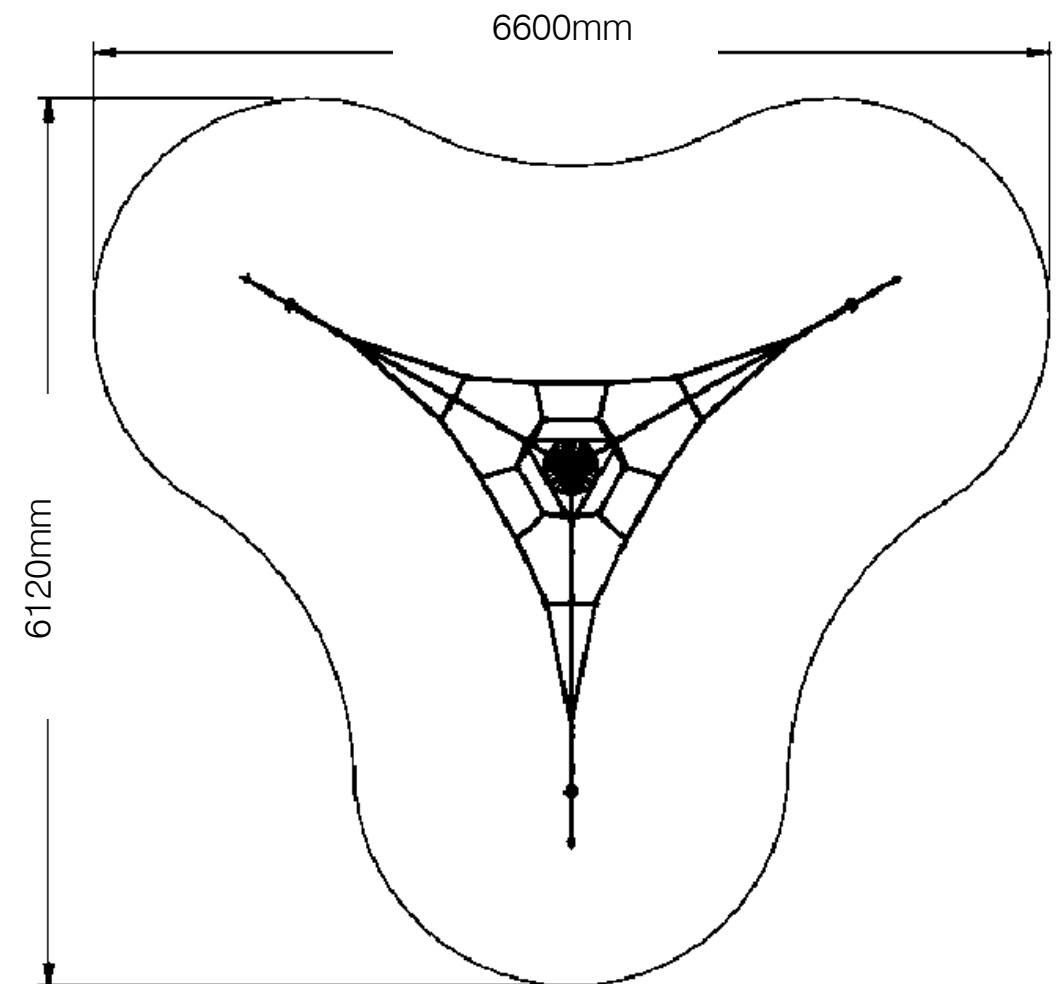

3.15m Triops Pyramid Mini

CNTPM

Technical Information	
Space Required	6120mm x 6600mm
Total Area	26.5m ²
Max FHO	1750mm
Compliant	NZS 5828:2015 AS 4685:2017 EN 1176:2008

Approved: GN