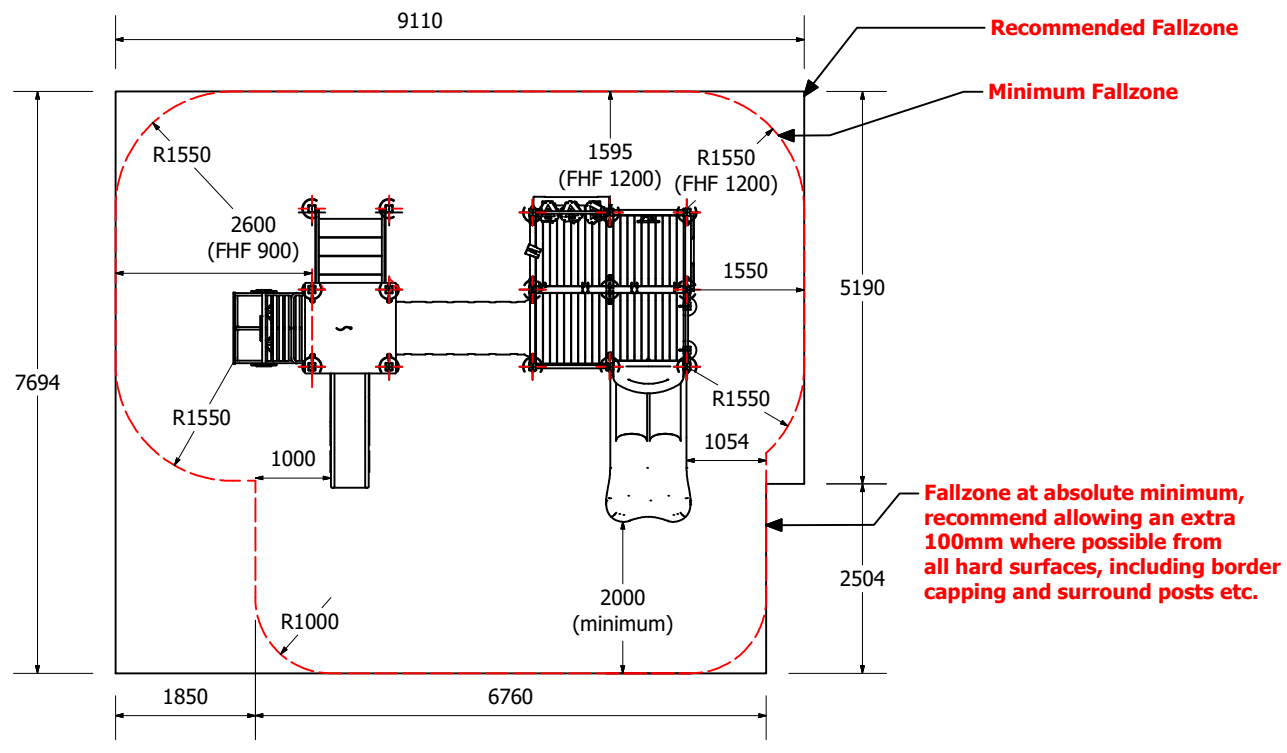

1:100 @ A3

Fallzones