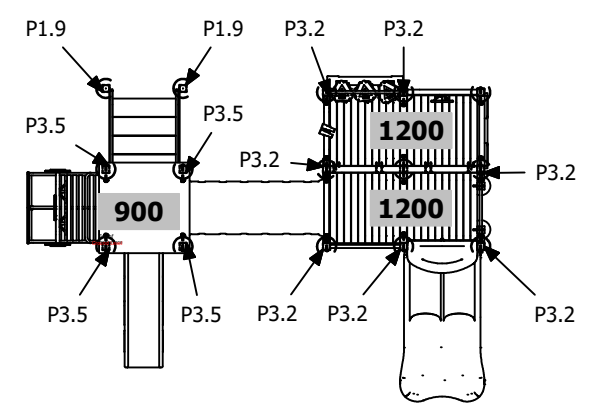

Front Elevation

Right Elevation

Technical Information	
Main Dimension	9110 x 7694
Total Area	61m ²
Max FHF	1200
Heaviest Part	80kg
Compliant to	NZS 5828:2015 AS 4685:2017 EN 1176:2008

Please note: This playground is easily accessible for those under 36 months.