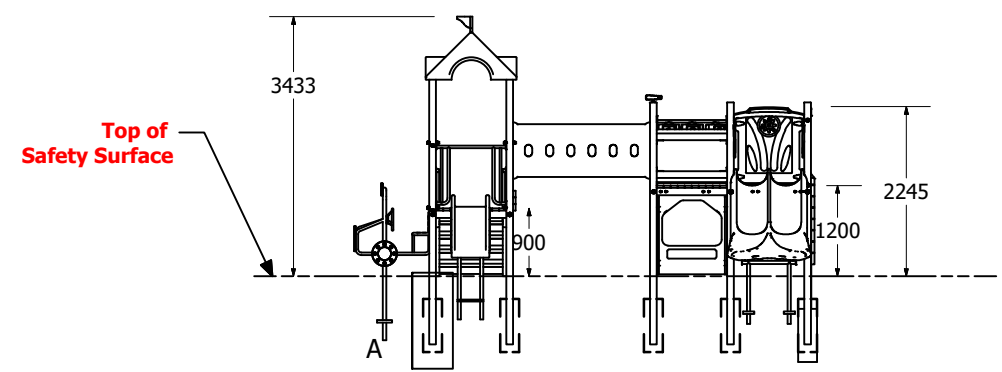

Primary to Big Kids

Teenagers to Young Adults

Whole family / Young at Heart

sales@playgroundcentre.com | 0800 805 256 | www.playgroundcentre.com

1:100 @ A3

Fallzones

Pole Dimensions

Pole Type

Front Elevation

Right Elevation

Technical Information	
Main Dimension	9110 x 7694
Total Area	61m ²
Max FHF	1200
Heaviest Part	80kg
Compliant to	NZS 5828:2015 AS 4685:2017 EN 1176:2008

Please note: This playground is easily accessible for those under 36 months.