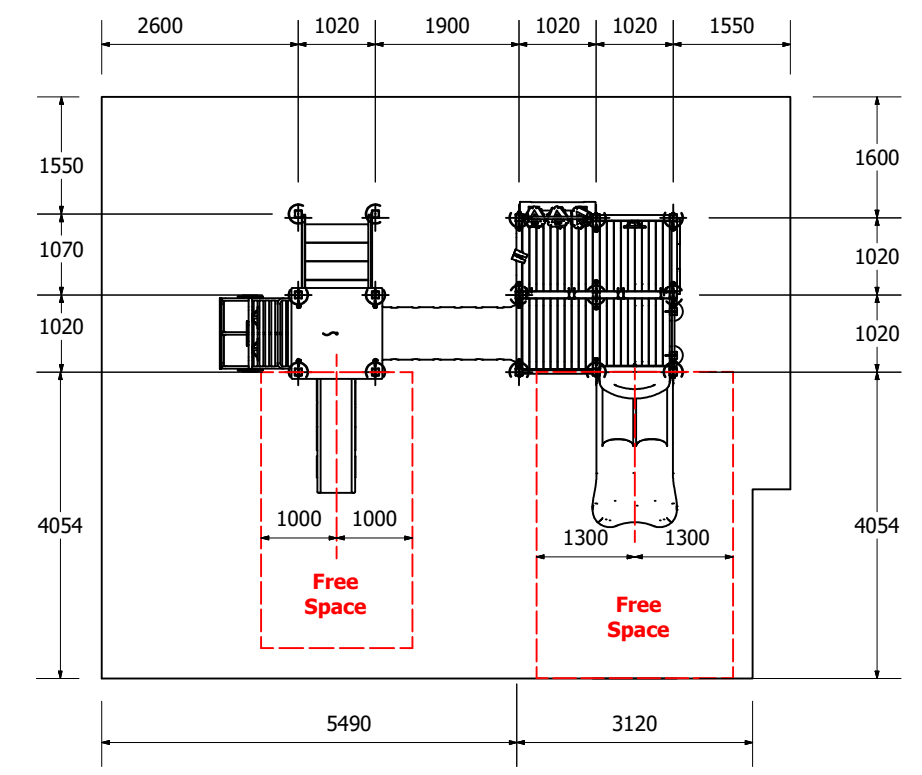

Primary to Big Kids

Teenagers to Young Adults

Whole family / Young at Heart

sales@playgroundcentre.com | 0800 805 256 | www.playgroundcentre.com

1:100 @ A3

Fallzones

Pole Dimensions

Pole Type

Front Elevation

Right Elevation

Technical Information	
Main Dimension	9110 x 7694
Total Area	61m ²
Max FHF	1200
Heaviest Part	80kg
Compliant to	NZS 5828:2015 AS 4685:2017 EN 1176:2008

Please note: This playground is easily accessible for those under 36 months.