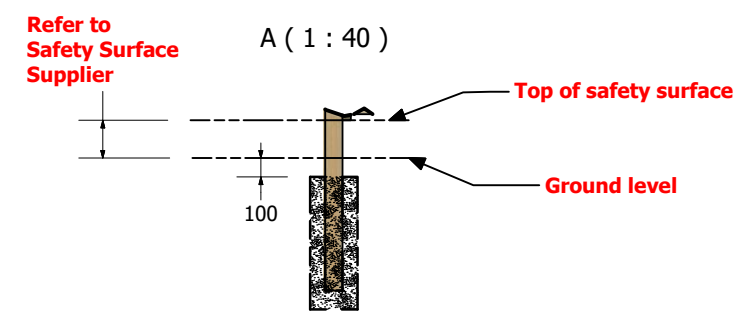

Front Elevation

Right Elevation

Technical Information	
Main Dimension	9110 x 7694
Total Area	61m ²
Max FHF	1200
Heaviest Part	80kg
Compliant to	NZS 5828:2015 AS 4685:2017 EN 1176:2008

Please note: This playground is easily accessible for those under 36 months.