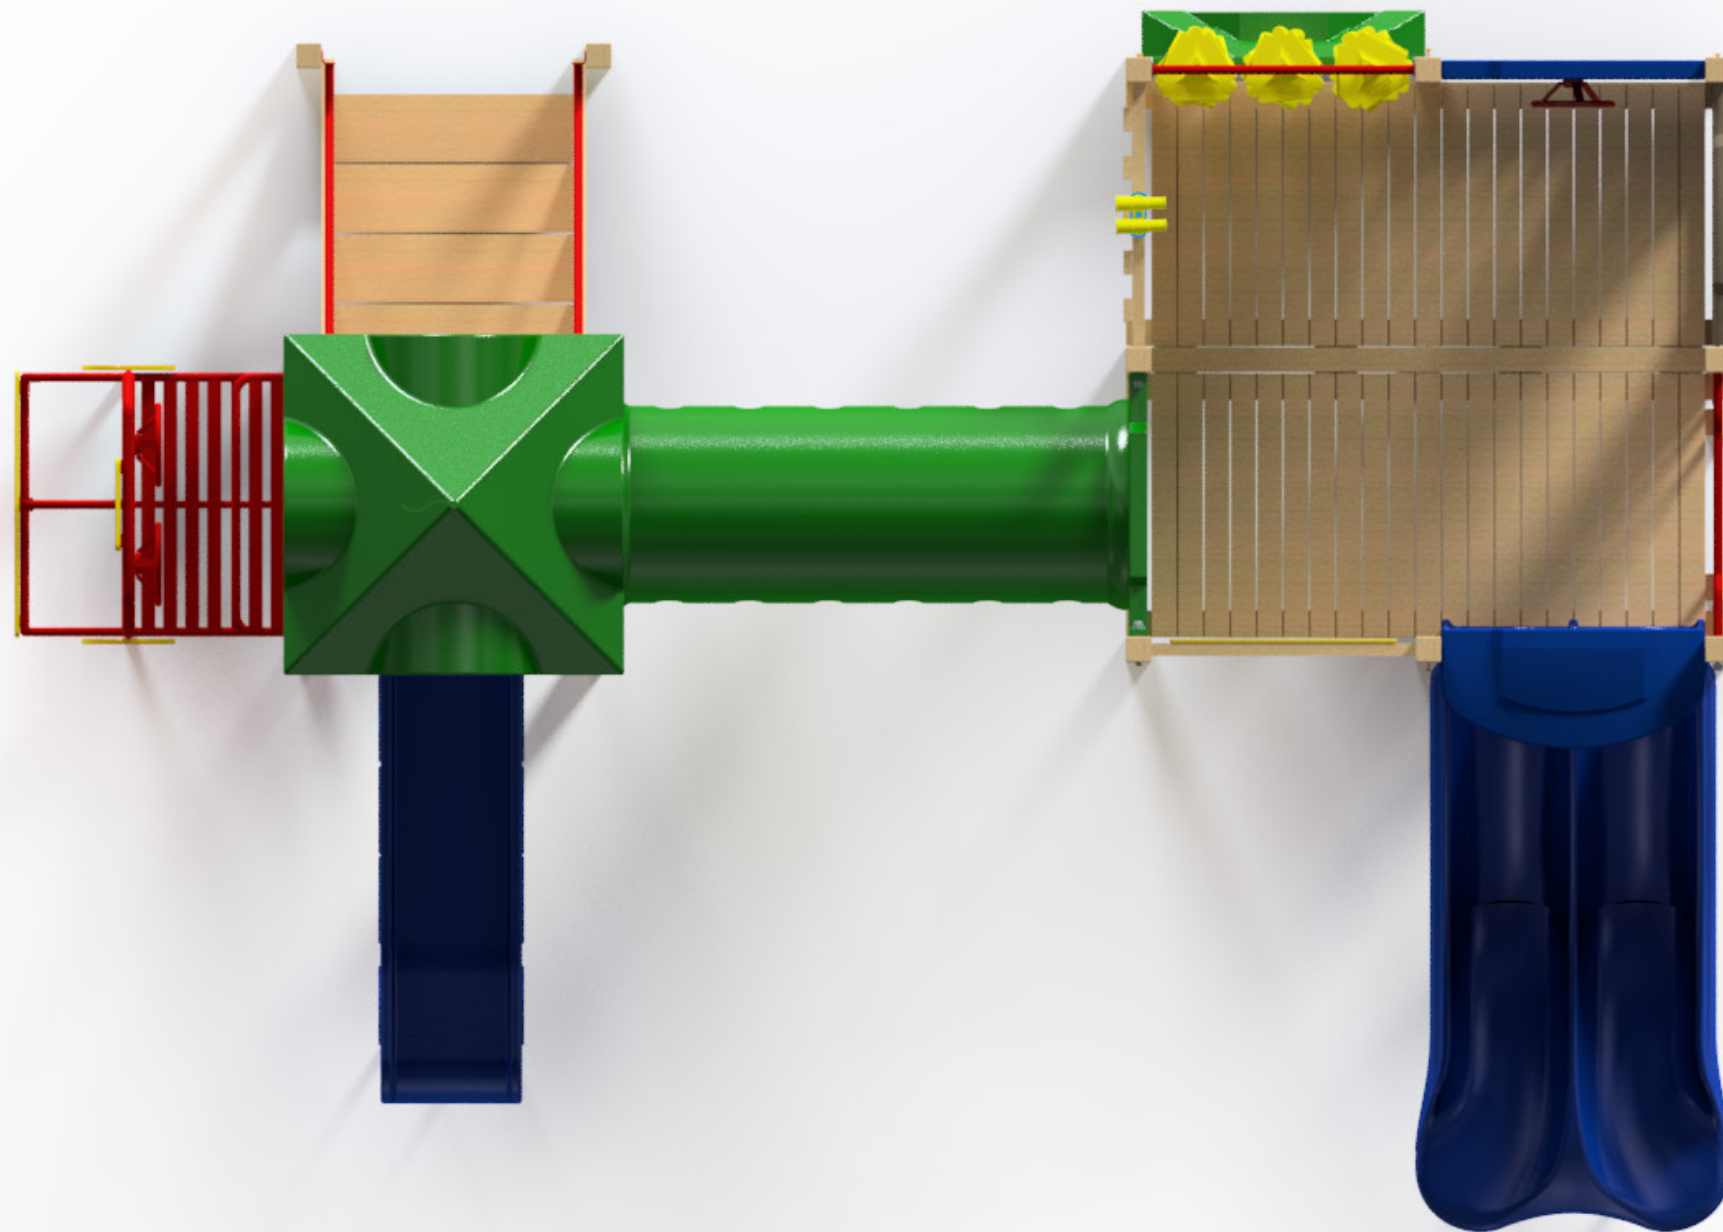

Lagoon 112

Front view

Lagoon 112

Rear view

Lagoon 112

Plan view

Age groups appropriate for:

Toddlers & Pre-Schoolers

Primary to Big Kids

Teenagers to Young Adults

Whole family / Young at Heart

sales@playgroundcentre.com | 0800 805 256 | www.playgroundcentre.com

1:100 @ A3

Fallzones

Pole Dimensions

Pole Type

Front Elevation

Right Elevation

Technical Information	
Main Dimension	9110 x 7694
Total Area	61m ²
Max FHF	1200
Heaviest Part	80kg
Compliant to	NZS 5828:2015 AS 4685:2017 EN 1176:2008

Please note: This playground is easily accessible for those under 36 months.