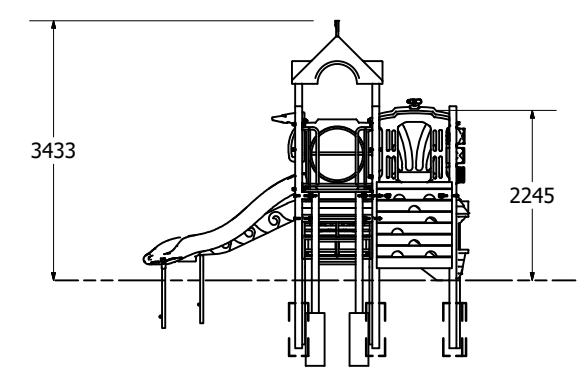

Primary to Big Kids

Teenagers to Young Adults

Whole family / Young at Heart

sales@playgroundcentre.com | 0800 805 256 | www.playgroundcentre.com

1:100 @ A3

Fallzones

Pole Dimensions

Pole Type

Front Elevation

Right Elevation

Technical Information	
Main Dimension	9110 x 7694
Total Area	61m ²
Max FHF	1200
Heaviest Part	80kg
Compliant to	NZS 5828:2015 AS 4685:2017 EN 1176:2008

Please note: This playground is easily accessible for those under 36 months.