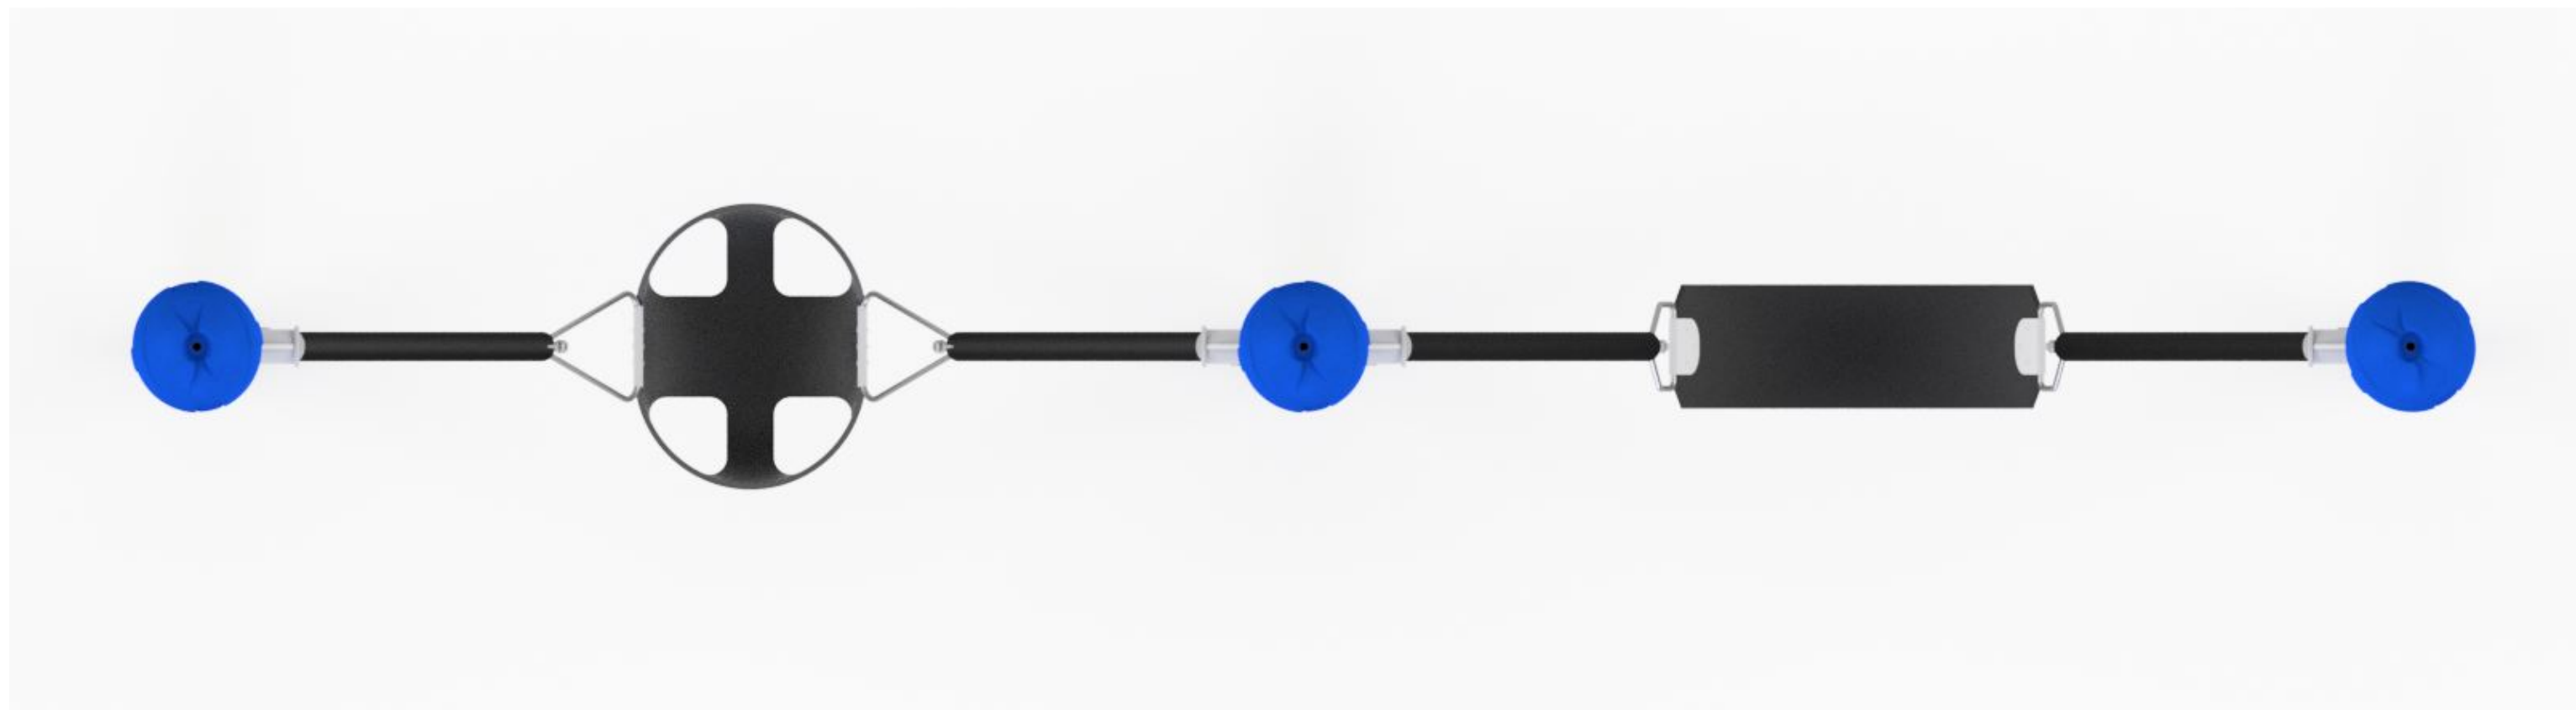

Lollipop Swing Double Standard

ZCORD Number

Age groups appropriate for:

 Toddlers & Pre-Schoolers

 Primary to Big Kids

 Teenagers to Young Adults

 Whole family / Young at Heart

Lollipop Swing Double Standard

ZCORD Number

Age groups appropriate for:

 Toddlers & Pre-Schoolers

 Primary to Big Kids

 Teenagers to Young Adults

 Whole family / Young at Heart

Lollipop Swing Double Standard

ZCORD Number

Lollipop Swing Double Standard

ZCORD Number

Fallzones

Front Elevation

Right Elevation

Technical Information	
Main Dimension	5240 x 3080
Total Area	15.34 sqm
Max FHOE	650 mm
Heaviest Part	
Compliant to	NZS 5828:2015 AS 4685:2017 EN 1176:2008