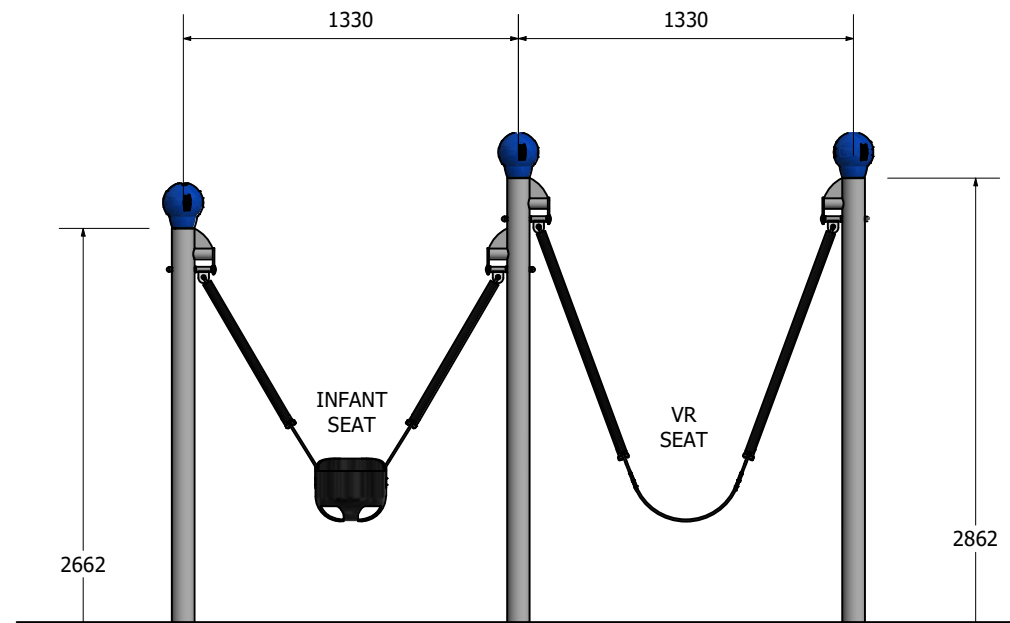

ZCORD Number

Age groups appropriate for:

 Toddlers & Pre-Schoolers

 Primary to Big Kids

 Teenagers to Young Adults

 Whole family / Young at Heart

Lollipop Swing Double Standard

ZCORD Number

Lollipop Swing Double Standard

ZCORD Number

Fallzones

Front Elevation

Right Elevation

Technical Information	
Main Dimension	5240 x 3080
Total Area	15.34 sqm
Max FHOE	650 mm
Heaviest Part	
Compliant to	NZS 5828:2015 AS 4685:2017 EN 1176:2008