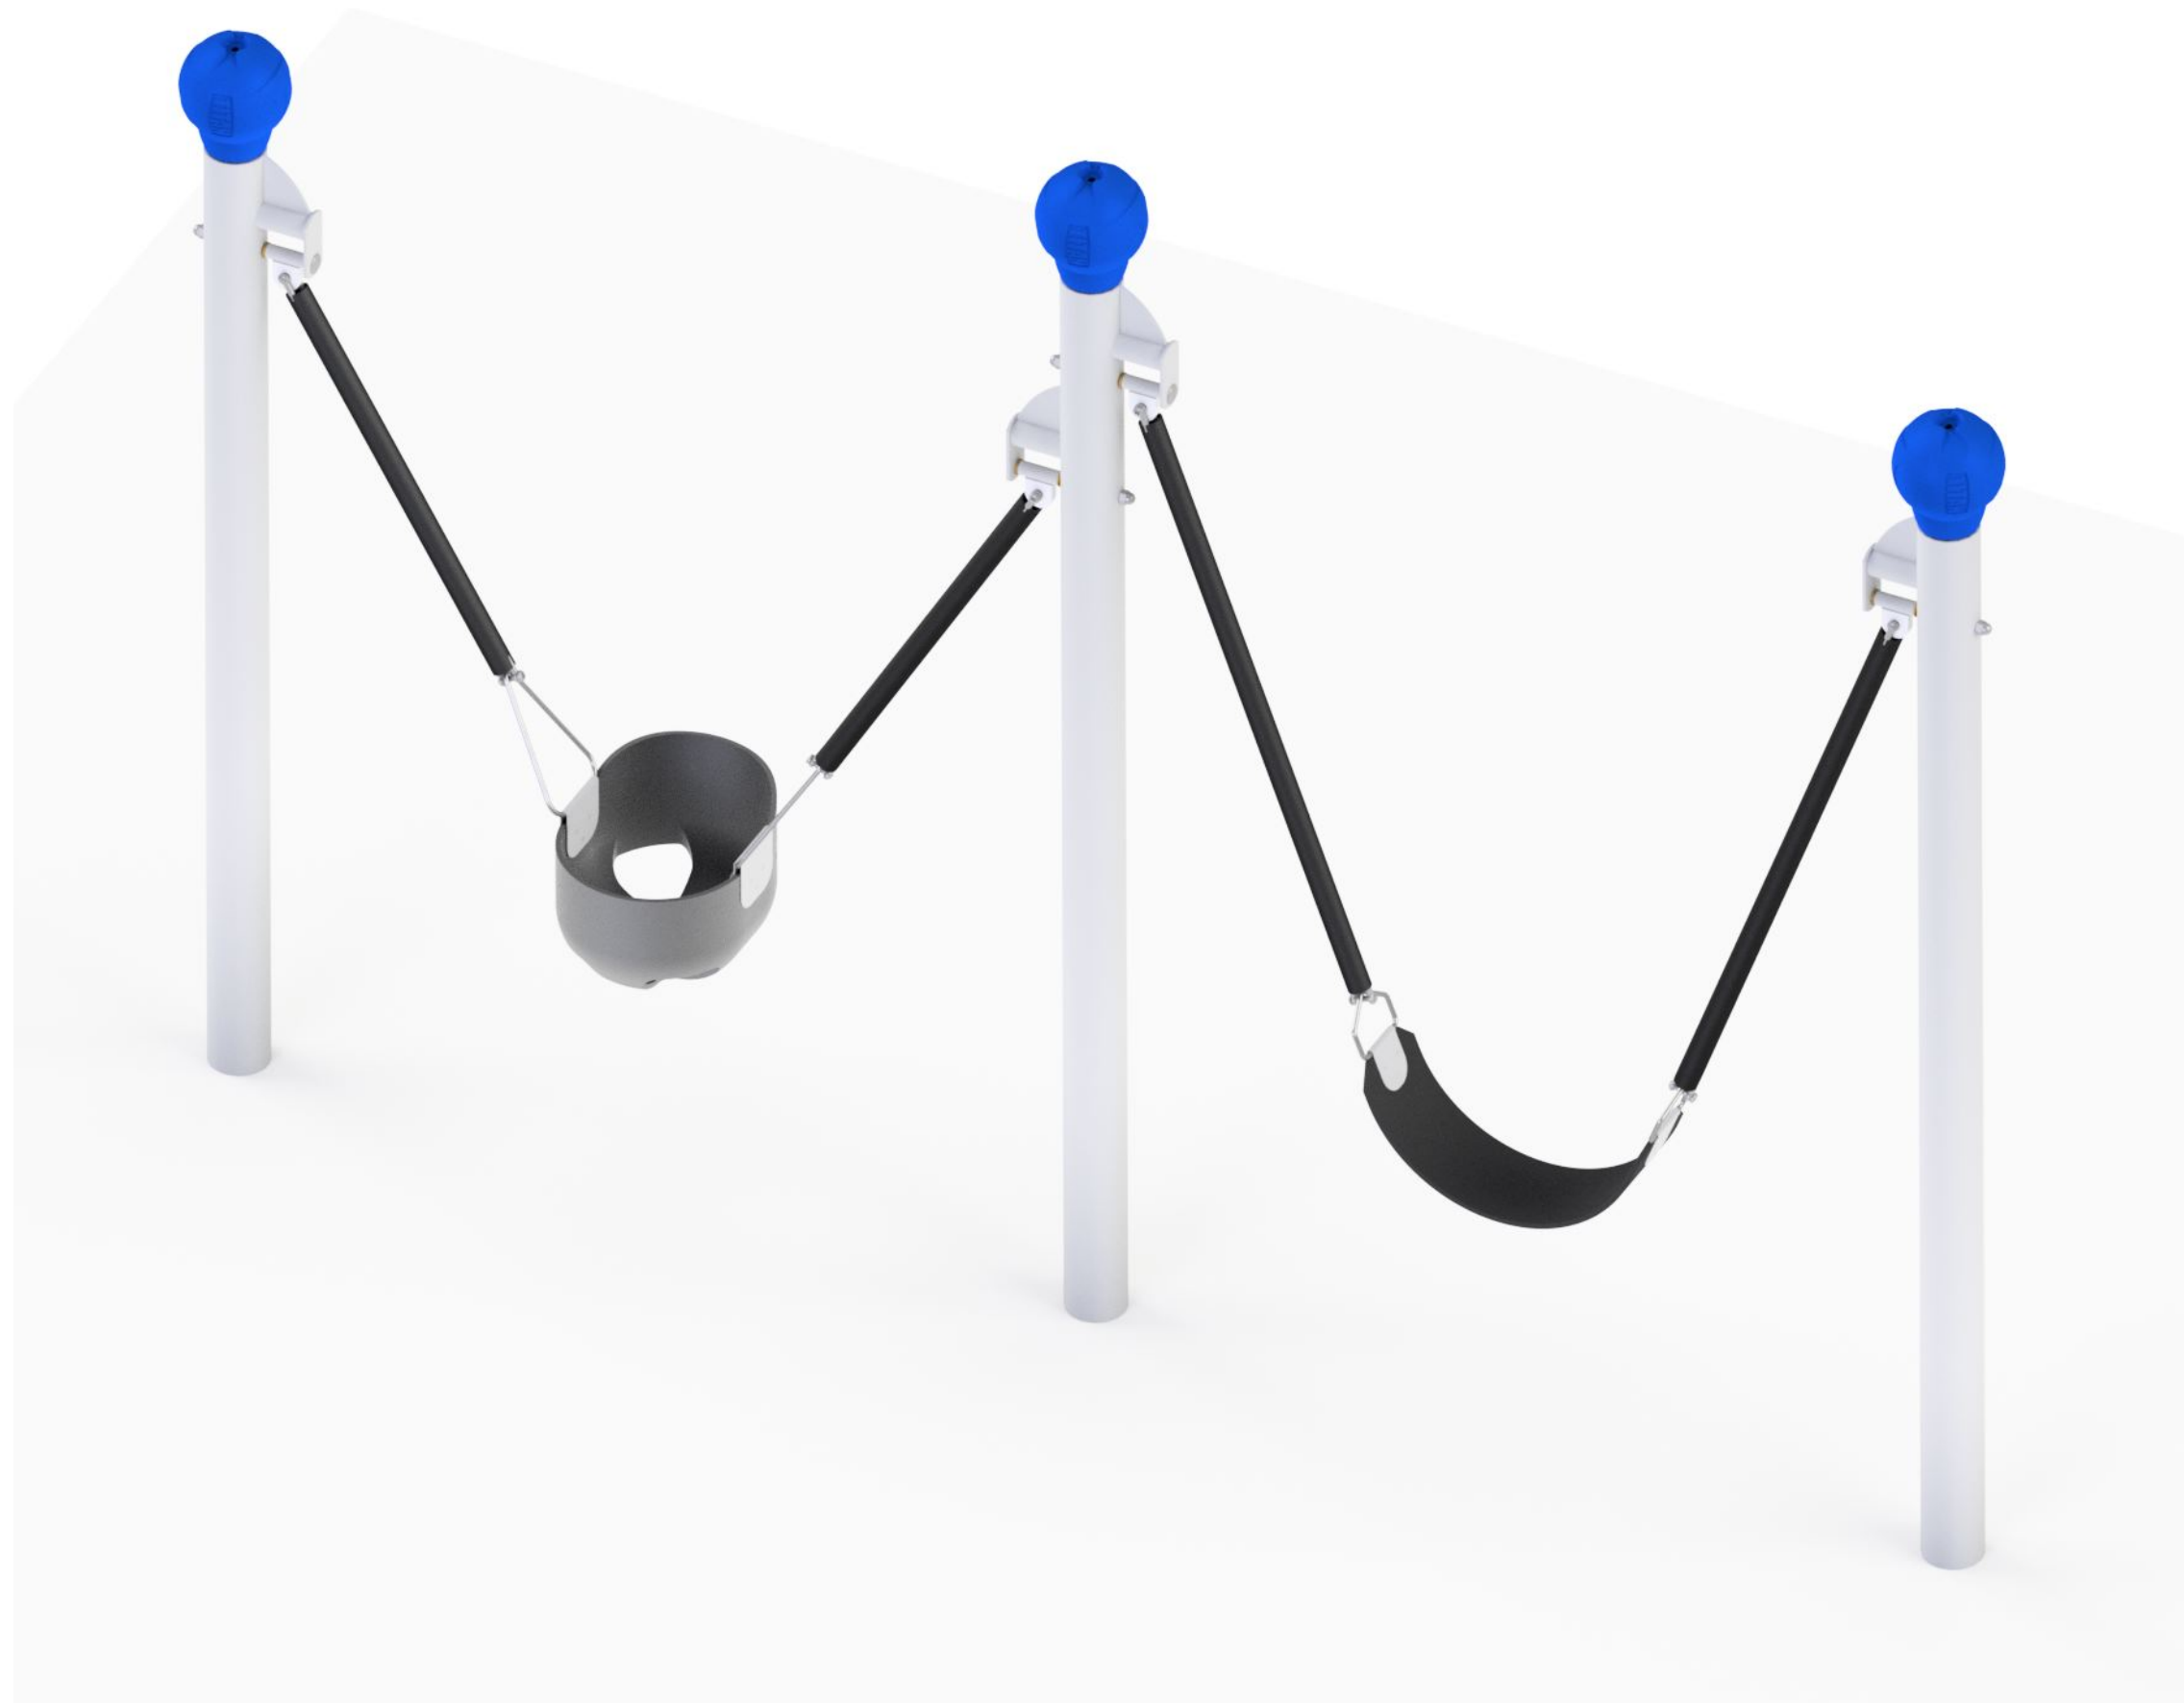

Lollipop Swing Double Standard

ZCORD Number

Age groups appropriate for:

 Toddlers & Pre-Schoolers

 Primary to Big Kids

 Teenagers to Young Adults

 Whole family / Young at Heart

Lollipop Swing Double Standard

ZCORD Number

Age groups appropriate for:

 Toddlers & Pre-Schoolers

 Primary to Big Kids

 Teenagers to Young Adults

 Whole family / Young at Heart

Lollipop Swing Double Standard

ZCORD Number

Lollipop Swing Double Standard

ZCORD Number

Fallzones

Front Elevation

Right Elevation

Technical Information	
Main Dimension	5240 x 3080
Total Area	15.34 sqm
Max FHOE	650 mm
Heaviest Part	
Compliant to	NZS 5828:2015 AS 4685:2017 EN 1176:2008