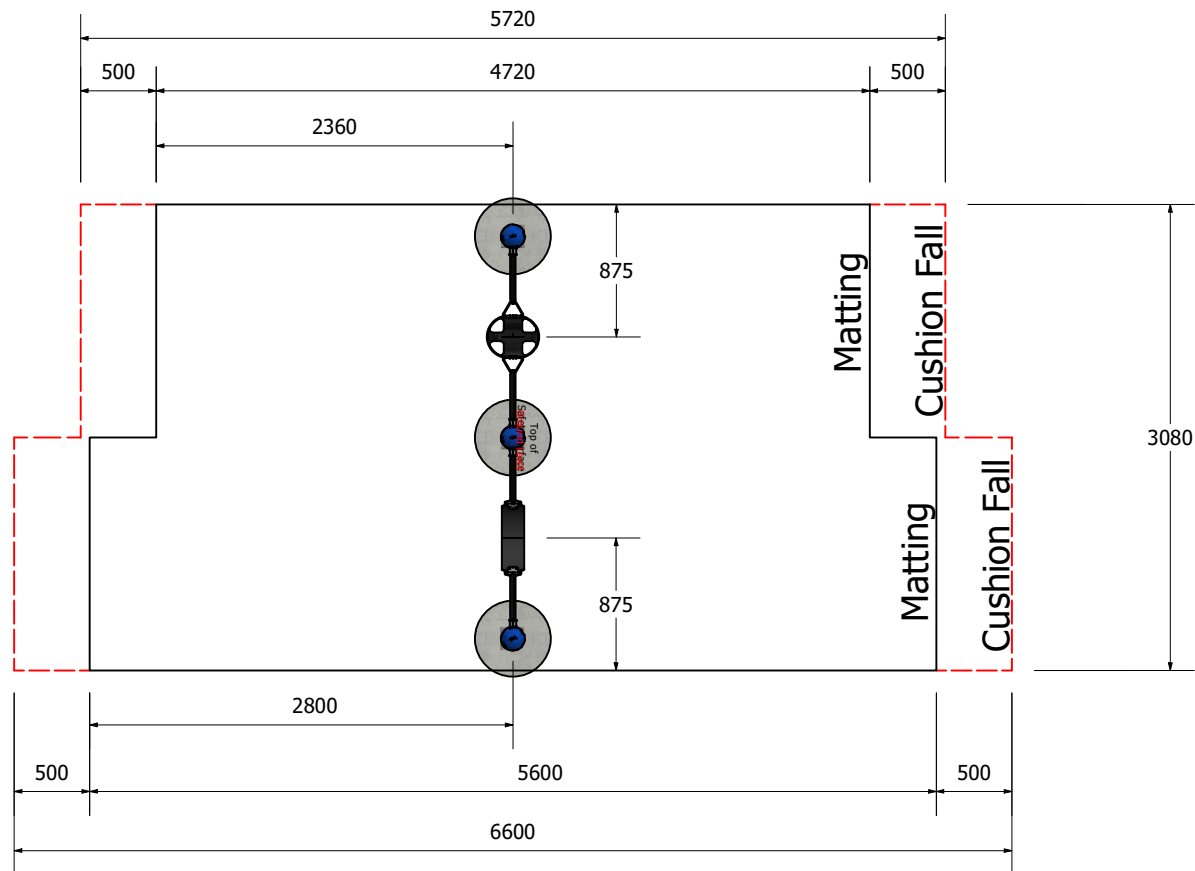

Lollipop Swing Double Standard

ZCORD Number

Age groups appropriate for:

 Toddlers & Pre-Schoolers

 Primary to Big Kids

 Teenagers to Young Adults

 Whole family / Young at Heart

Lollipop Swing Double Standard

ZCORD Number

Age groups appropriate for:

 Toddlers & Pre-Schoolers

 Primary to Big Kids

 Teenagers to Young Adults

 Whole family / Young at Heart

Lollipop Swing Double Standard

ZCORD Number

Lollipop Swing Double Standard

ZCORD Number

Fallzones

Front Elevation

Right Elevation

Technical Information	
Main Dimension	5240 x 3080
Total Area	15.34 sqm
Max FHOE	650 mm
Heaviest Part	
Compliant to	NZS 5828:2015 AS 4685:2017 EN 1176:2008