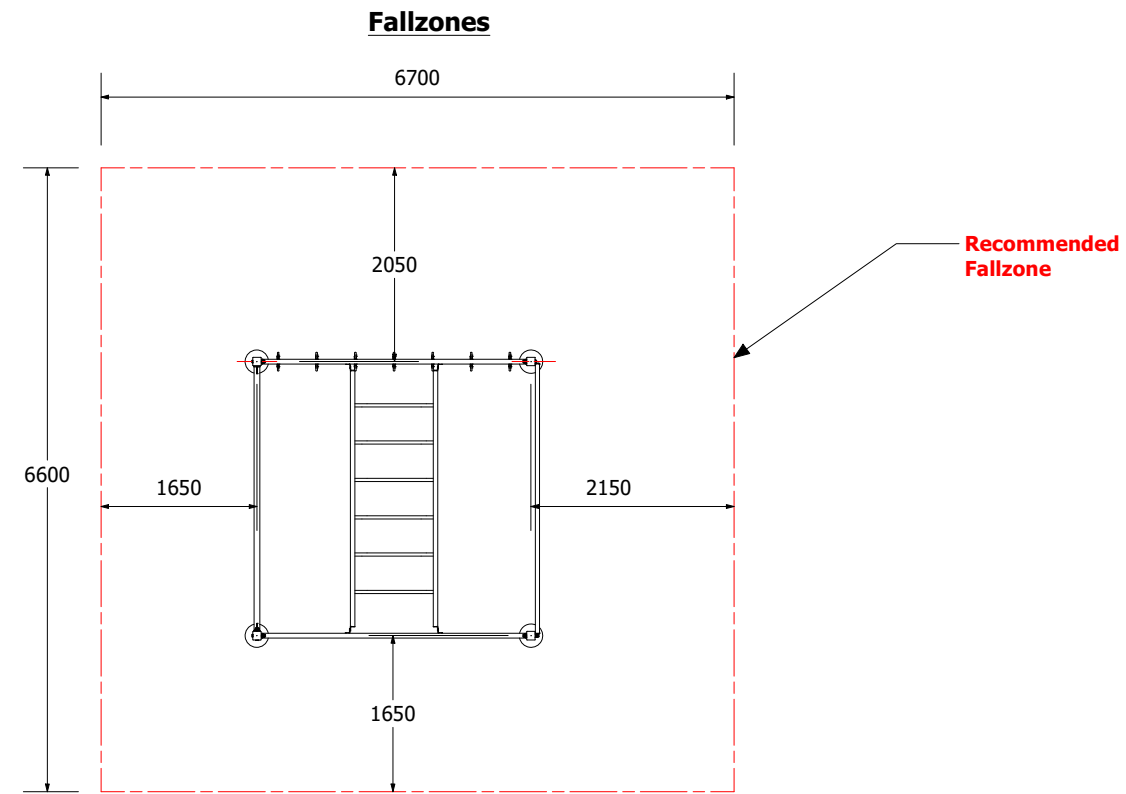

# MOTP916 - Classic Cube 916 - Timbaplay

1:80 @ A3

**Front Elevation**

**Right Elevation**

Technical Information	
Main Dimension	6700 x 6600
Total Area	42m <sup>2</sup>
Max FHOE	2900
Heaviest Part	--
Compliant to	NZS 5828:2015 AS 4685:2017 EN 1176:2008