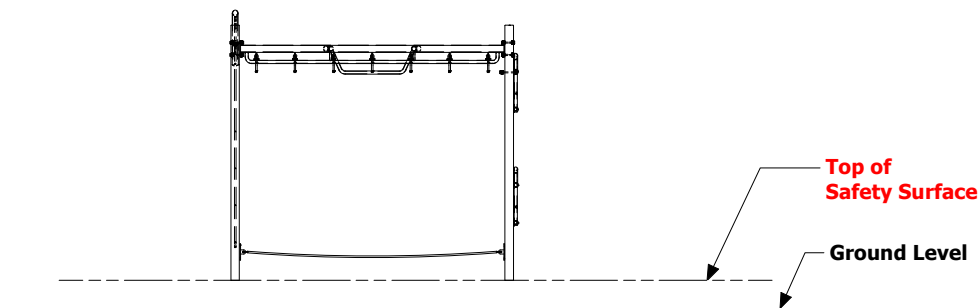

# MOTP916 - Classic Cube 916 - Timbaplay

1:80 @ A3

**Front Elevation**

**Right Elevation**

Technical Information	
Main Dimension	6700 x 6600
Total Area	42m <sup>2</sup>
Max FHOE	2900
Heaviest Part	--
Compliant to	NZS 5828:2015 AS 4685:2017 EN 1176:2008