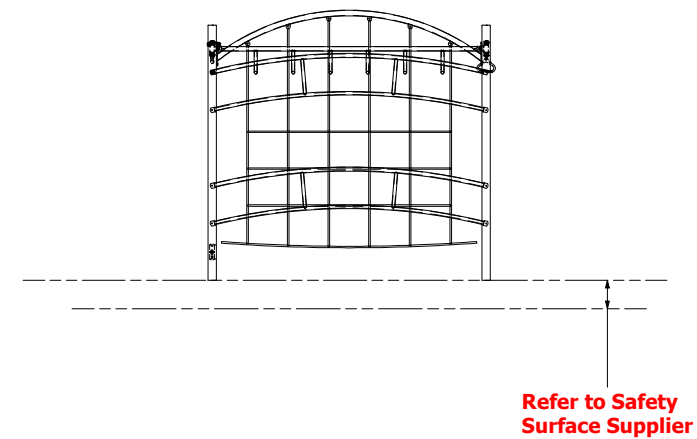

# MOTP916 - Classic Cube 916 - Timbaplay

1:80 @ A3

**Front Elevation**

**Right Elevation**

Technical Information	
Main Dimension	6700 x 6600
Total Area	42m <sup>2</sup>
Max FHOE	2900
Heaviest Part	--
Compliant to	NZS 5828:2015 AS 4685:2017 EN 1176:2008