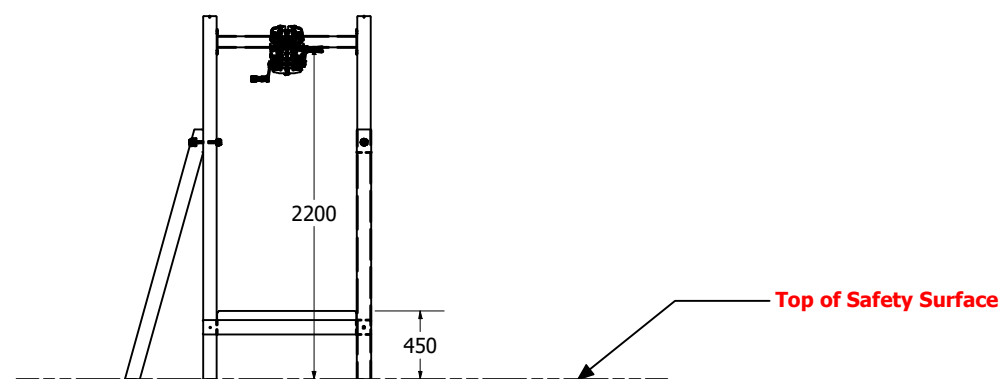

Muscle Buster Fitness Station

1:50 @ A3

Fallzones

Front Elevation

Technical Information	
Main Dimension	7900 x 4420
Total Area	35m ²
Max FHOF	2200
Heaviest Part	--
Compliant to	NZS 5828:2015 AS 4685:(series) EN 1176:2008