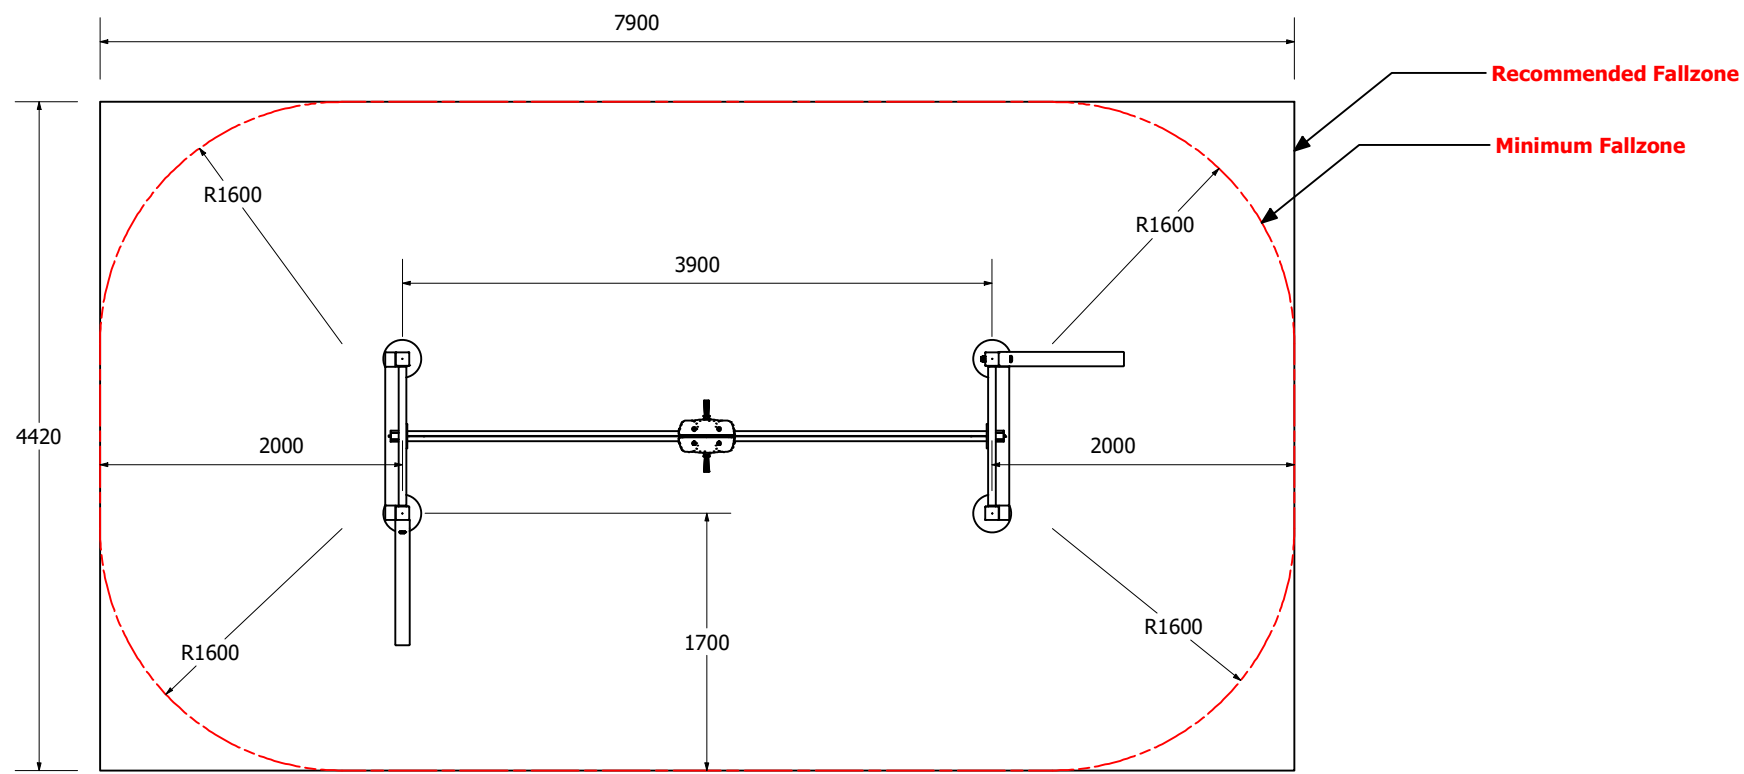

Muscle Buster Fitness Station

1:50 @ A3

Fallzones

Front Elevation

Technical Information	
Main Dimension	7900 x 4420
Total Area	35m ²
Max FHOF	2200
Heaviest Part	--
Compliant to	NZS 5828:2015 AS 4685:(series) EN 1176:2008