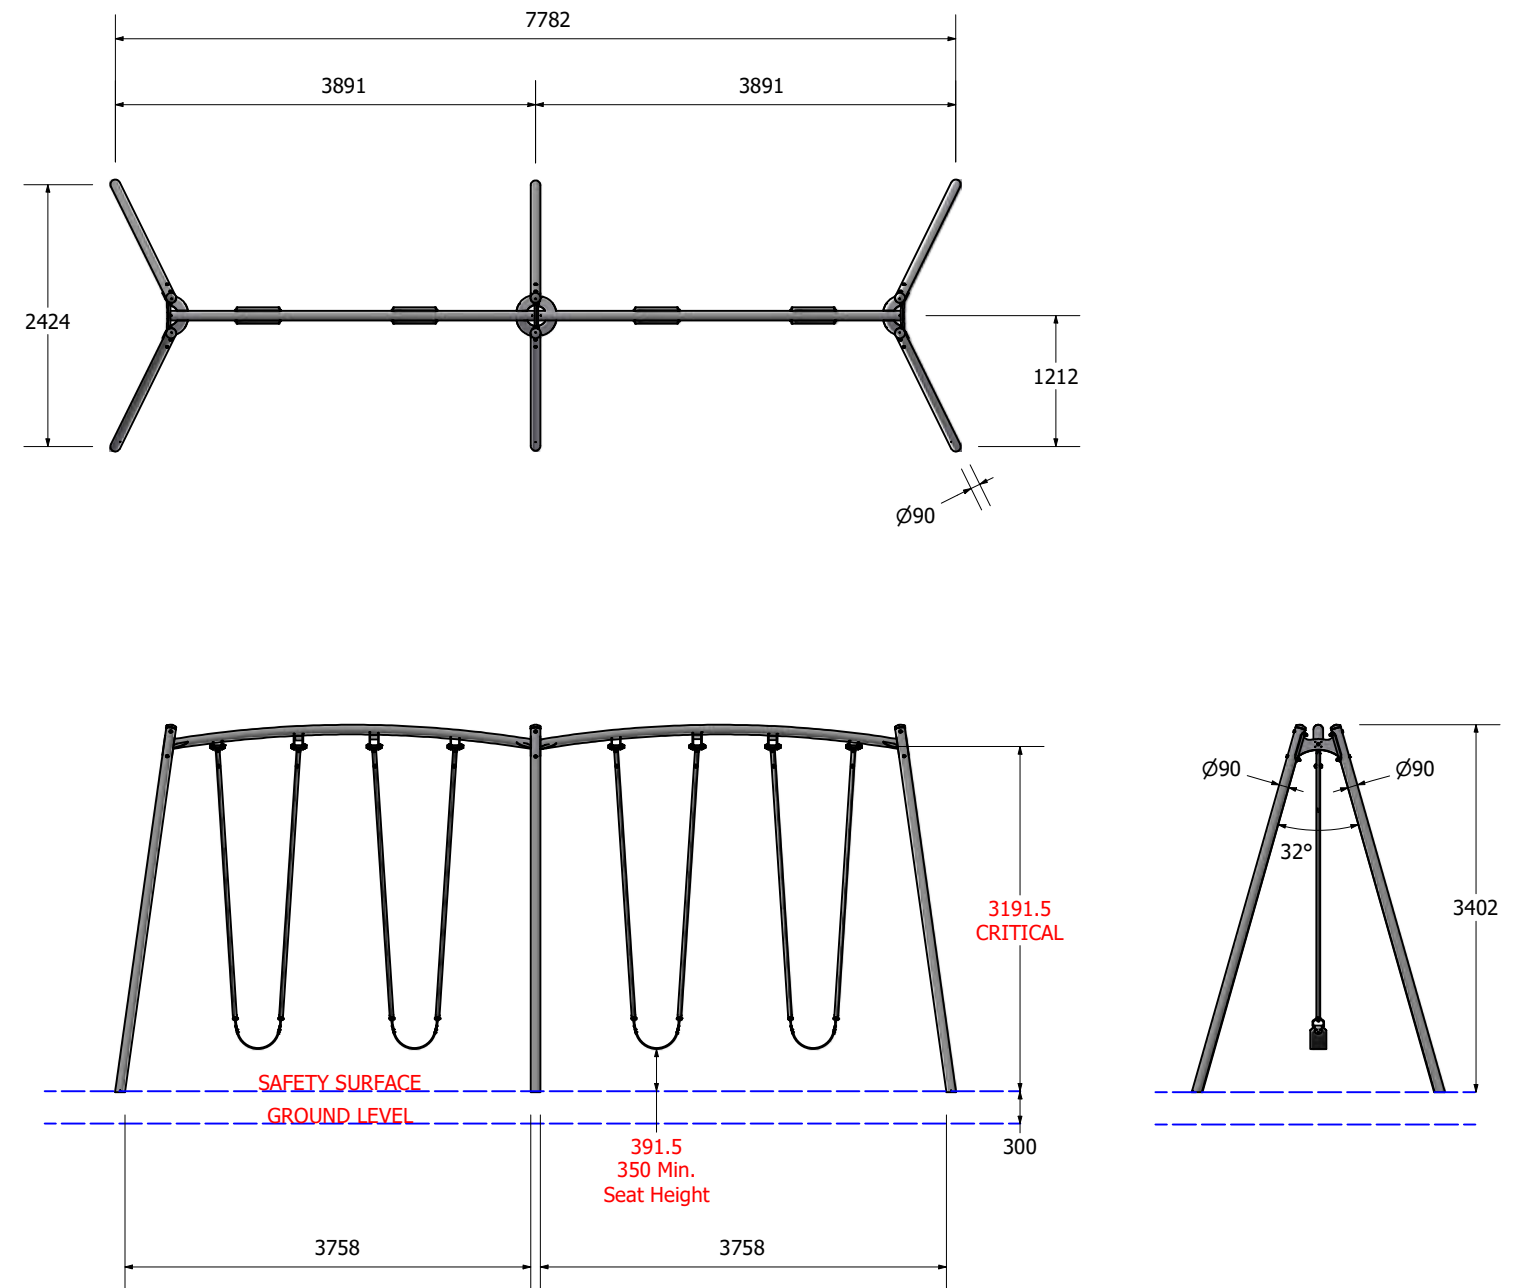

METAPLAY SWING - 4 BAY MEGA 4VR

SWMP4M01

Age groups appropriate for:

 Toddlers & Pre-Schoolers

 Primary to Big Kids

 Teenagers to Young Adults

 Whole family / Young at Heart

SWMP4M01

FALLZONE

DIMENSIONS AT GROUND LEVEL

Technical Information	
Main Dimension	9500 x 8100
Total Area	77 sq/m
Max FHO	1400 mm
Heaviest Part	100 kg
Compliant to	NZS 5828:2015 AS 4685:(series) EN 1176:2008