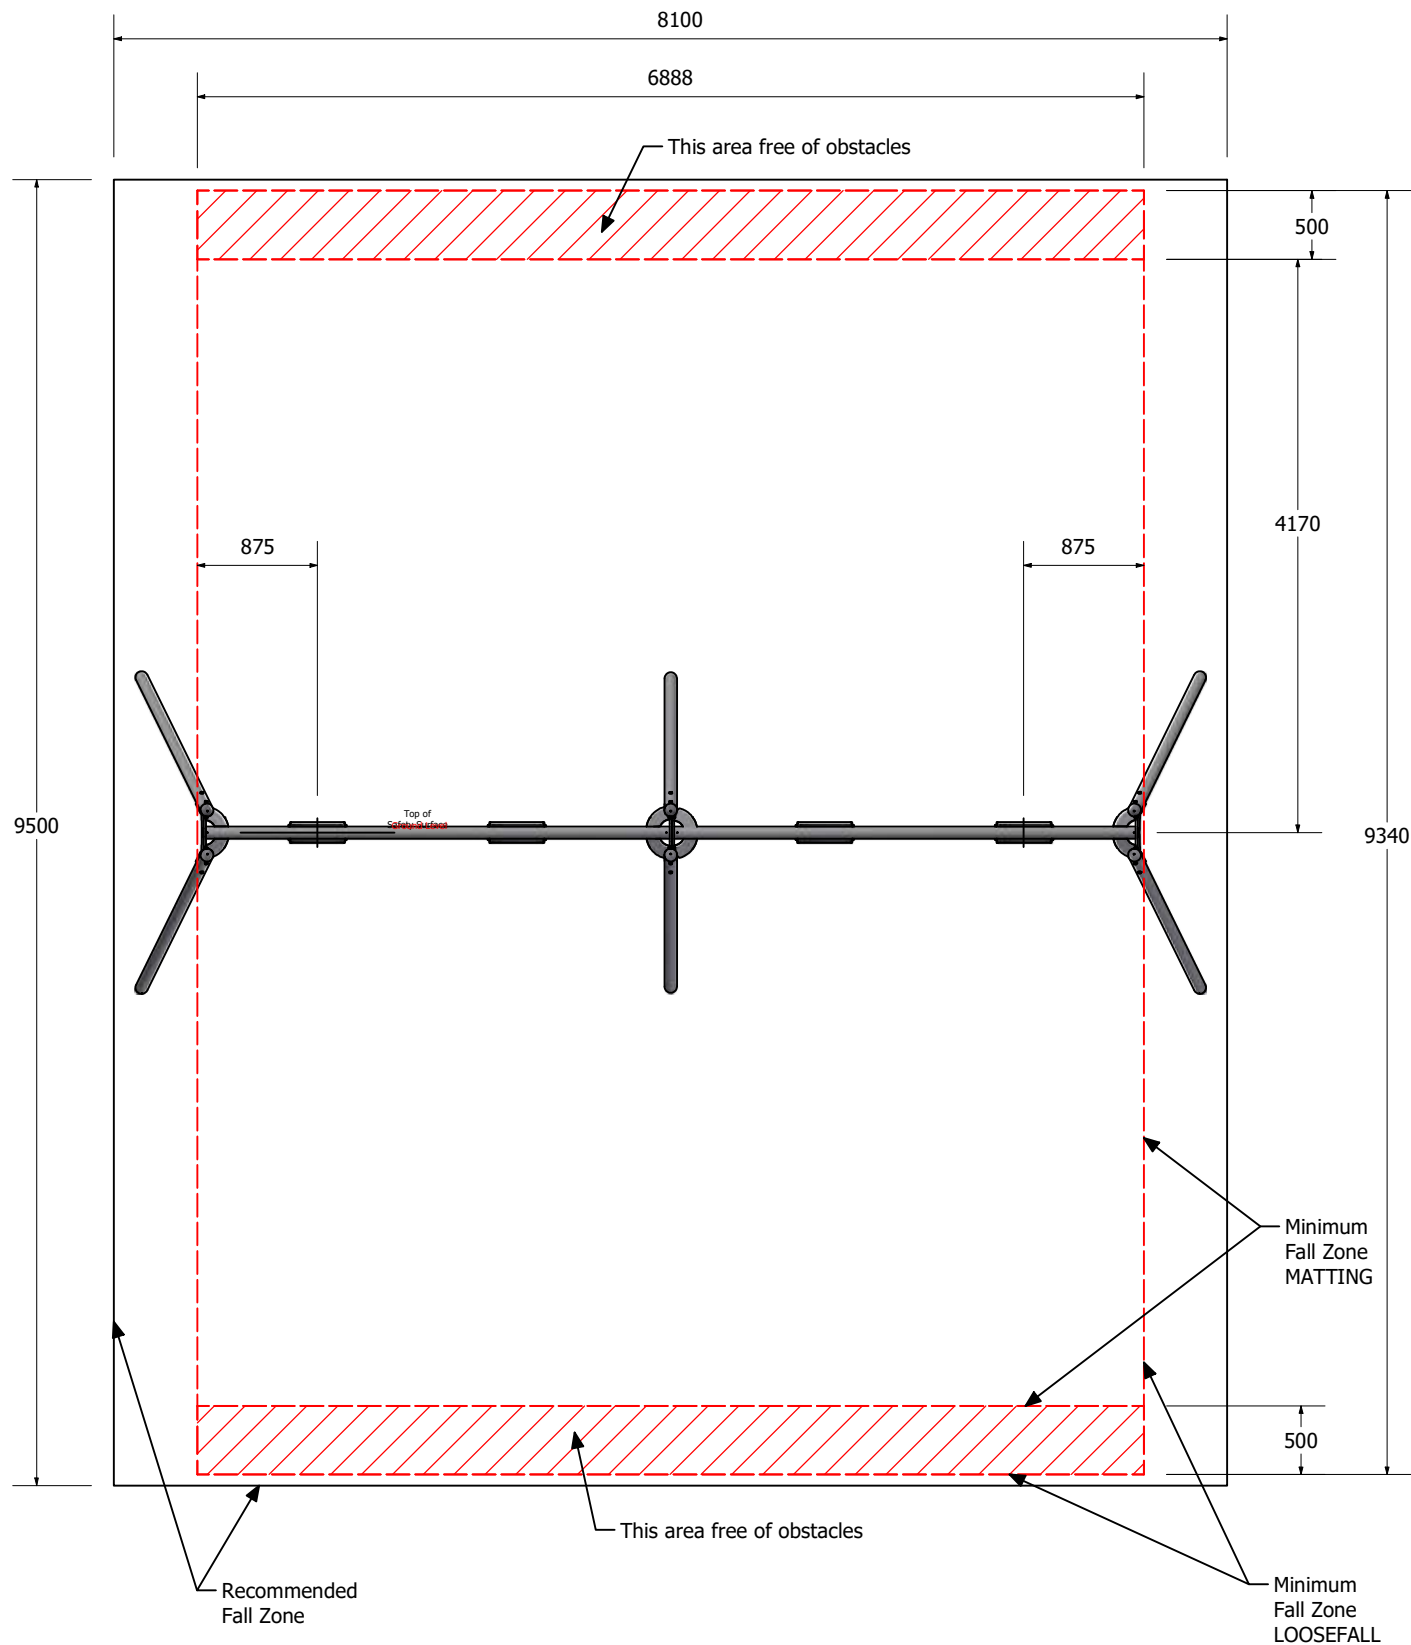

METAPLAY SWING - 4 BAY MEGA 4VR

SWMP4M01

Age groups appropriate for:

 Toddlers & Pre-Schoolers

 Primary to Big Kids

 Teenagers to Young Adults

 Whole family / Young at Heart

SWMP4M01

FALLZONE

DIMENSIONS AT GROUND LEVEL

Technical Information	
Main Dimension	9500 x 8100
Total Area	77 sq/m
Max FHO	1400 mm
Heaviest Part	100 kg
Compliant to	NZS 5828:2015 AS 4685:(series) EN 1176:2008