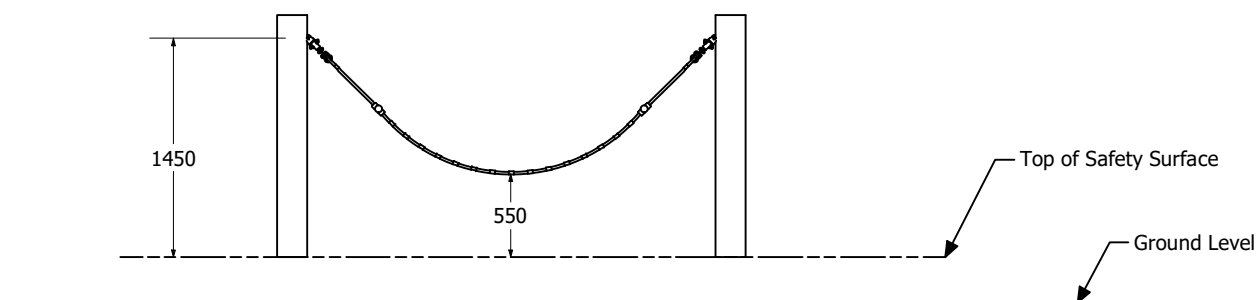

Lazy Daisy Hammock - Timbaplay

Lazy Daisy Hammock - Timbaplay

1 : 50 @ A3

Technical Information	
Main Dimension	6200 x 3950mm
Total Area	24.5m ²
Max FHO	1000mm
Heaviest Part	-
Compliant to	NZS 5828:2015 AS 4685:2021 EN 1176:2007