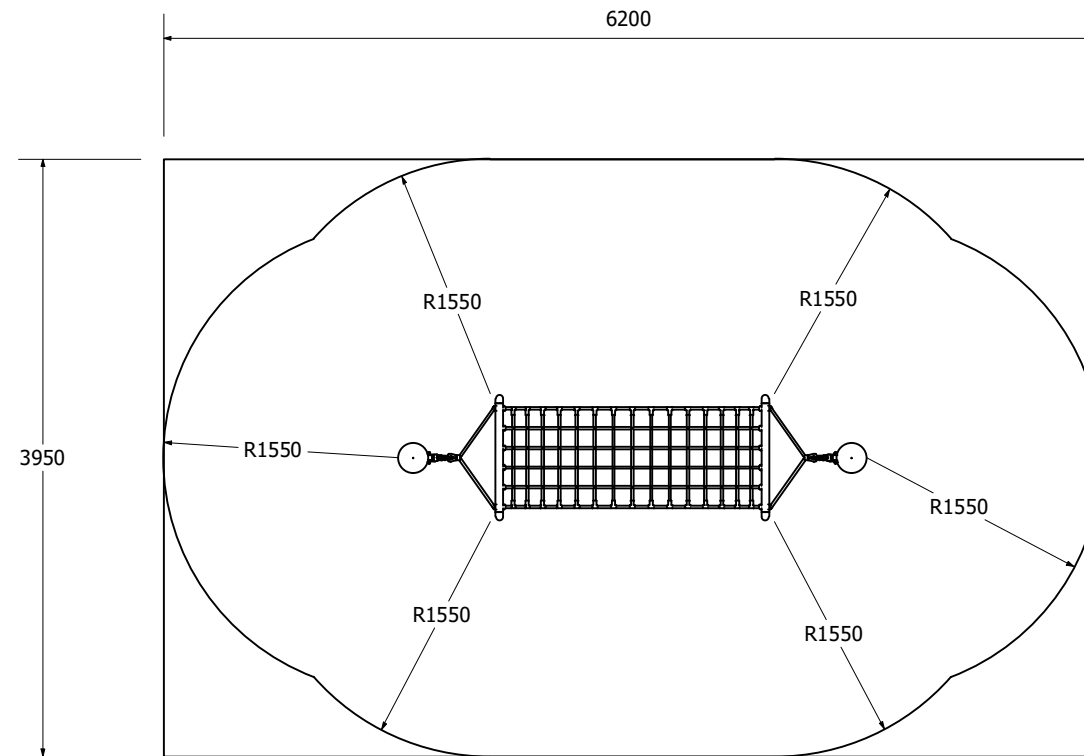

Lazy Daisy Hammock - Timbaplay

Lazy Daisy Hammock - Timbaplay

1 : 50 @ A3

Technical Information	
Main Dimension	6200 x 3950mm
Total Area	24.5m ²
Max FHO	1000mm
Heaviest Part	-
Compliant to	NZS 5828:2015 AS 4685:2021 EN 1176:2007