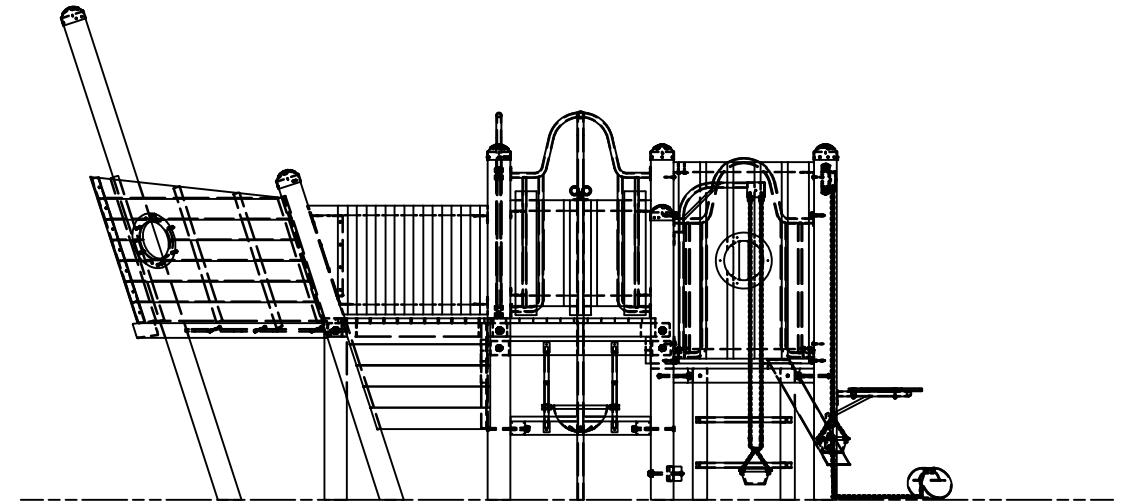

Sandplay Module 229 TP

ZCORD Number

Sandplay Module 229 TP

ZCORD Number

Age groups appropriate for:

 Toddlers & Pre-Schoolers

 Primary to Big Kids

 Teenagers to Young Adults

 Whole family / Young at Heart

ZCORD Number

ZCORD Number

Fallzone

Recommended Fallzone

Side View

Front View

Technical Information	
Main Dimension	8882 x 6560
Total Area	56m ²
Max FHOH	1200
Heaviest Part	--
Compliant to	NZS 5828:2015 AS 4685:2017 EN 1176:2008