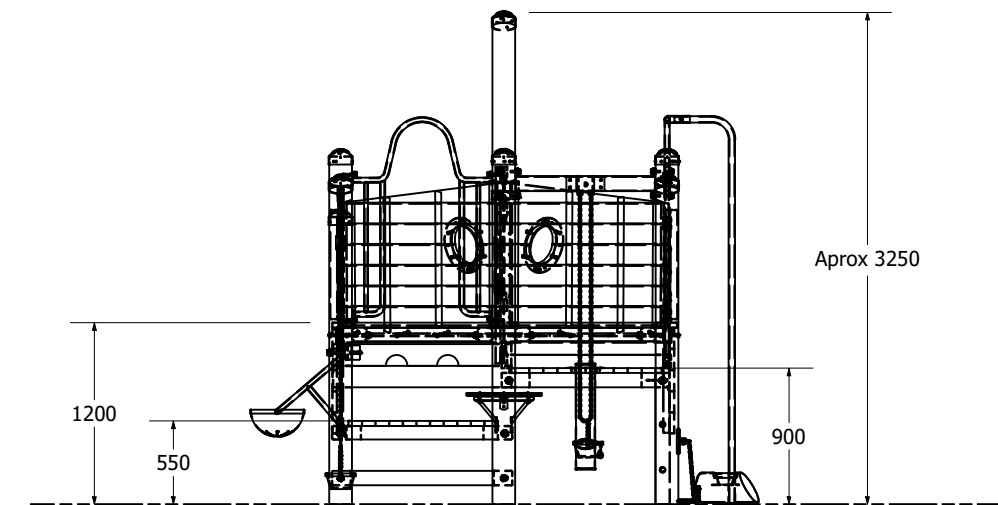

 Whole family / Young at Heart

ZCORD Number

ZCORD Number

Fallzone

Recommended Fallzone

Side View

Front View

Technical Information	
Main Dimension	8882 x 6560
Total Area	56m ²
Max FHOH	1200
Heaviest Part	--
Compliant to	NZS 5828:2015 AS 4685:2017 EN 1176:2008