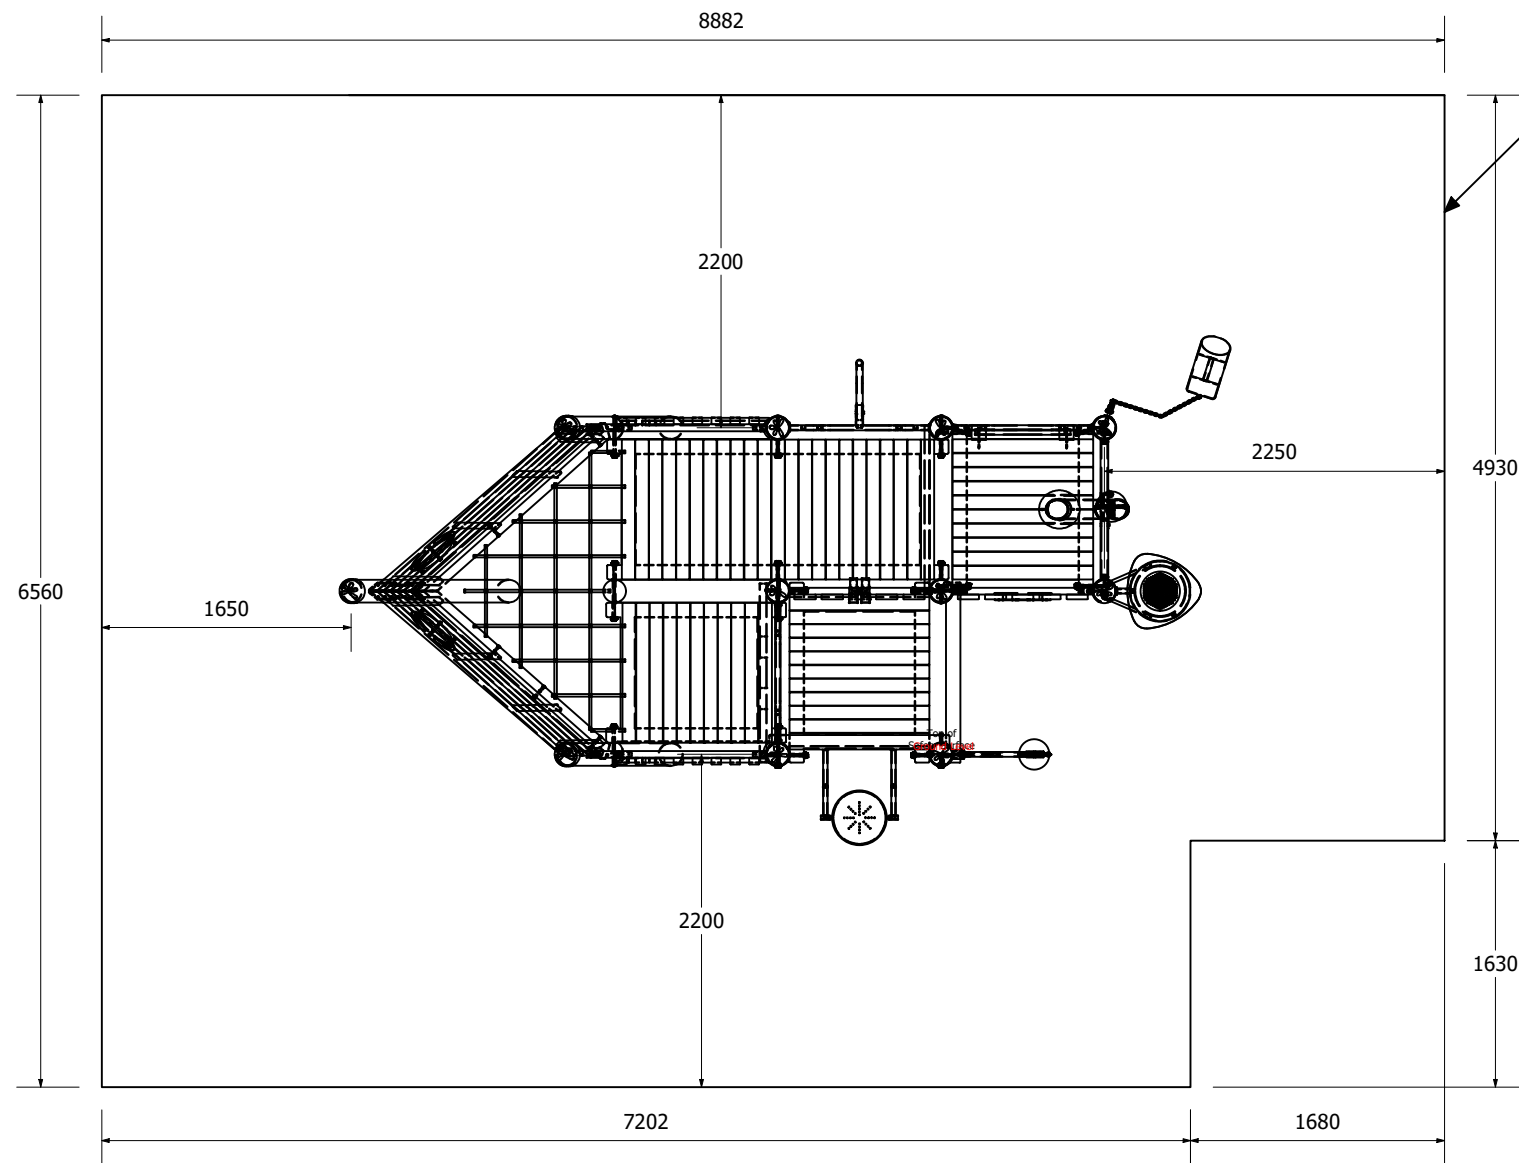

Sandplay Module 229 TP

ZCORD Number

Sandplay Module 229 TP

ZCORD Number

Age groups appropriate for:

 Toddlers & Pre-Schoolers

 Primary to Big Kids

 Teenagers to Young Adults

 Whole family / Young at Heart

ZCORD Number

ZCORD Number

Fallzone

Recommended Fallzone

Side View

Front View

Technical Information	
Main Dimension	8882 x 6560
Total Area	56m ²
Max FHOH	1200
Heaviest Part	--
Compliant to	NZS 5828:2015 AS 4685:2017 EN 1176:2008