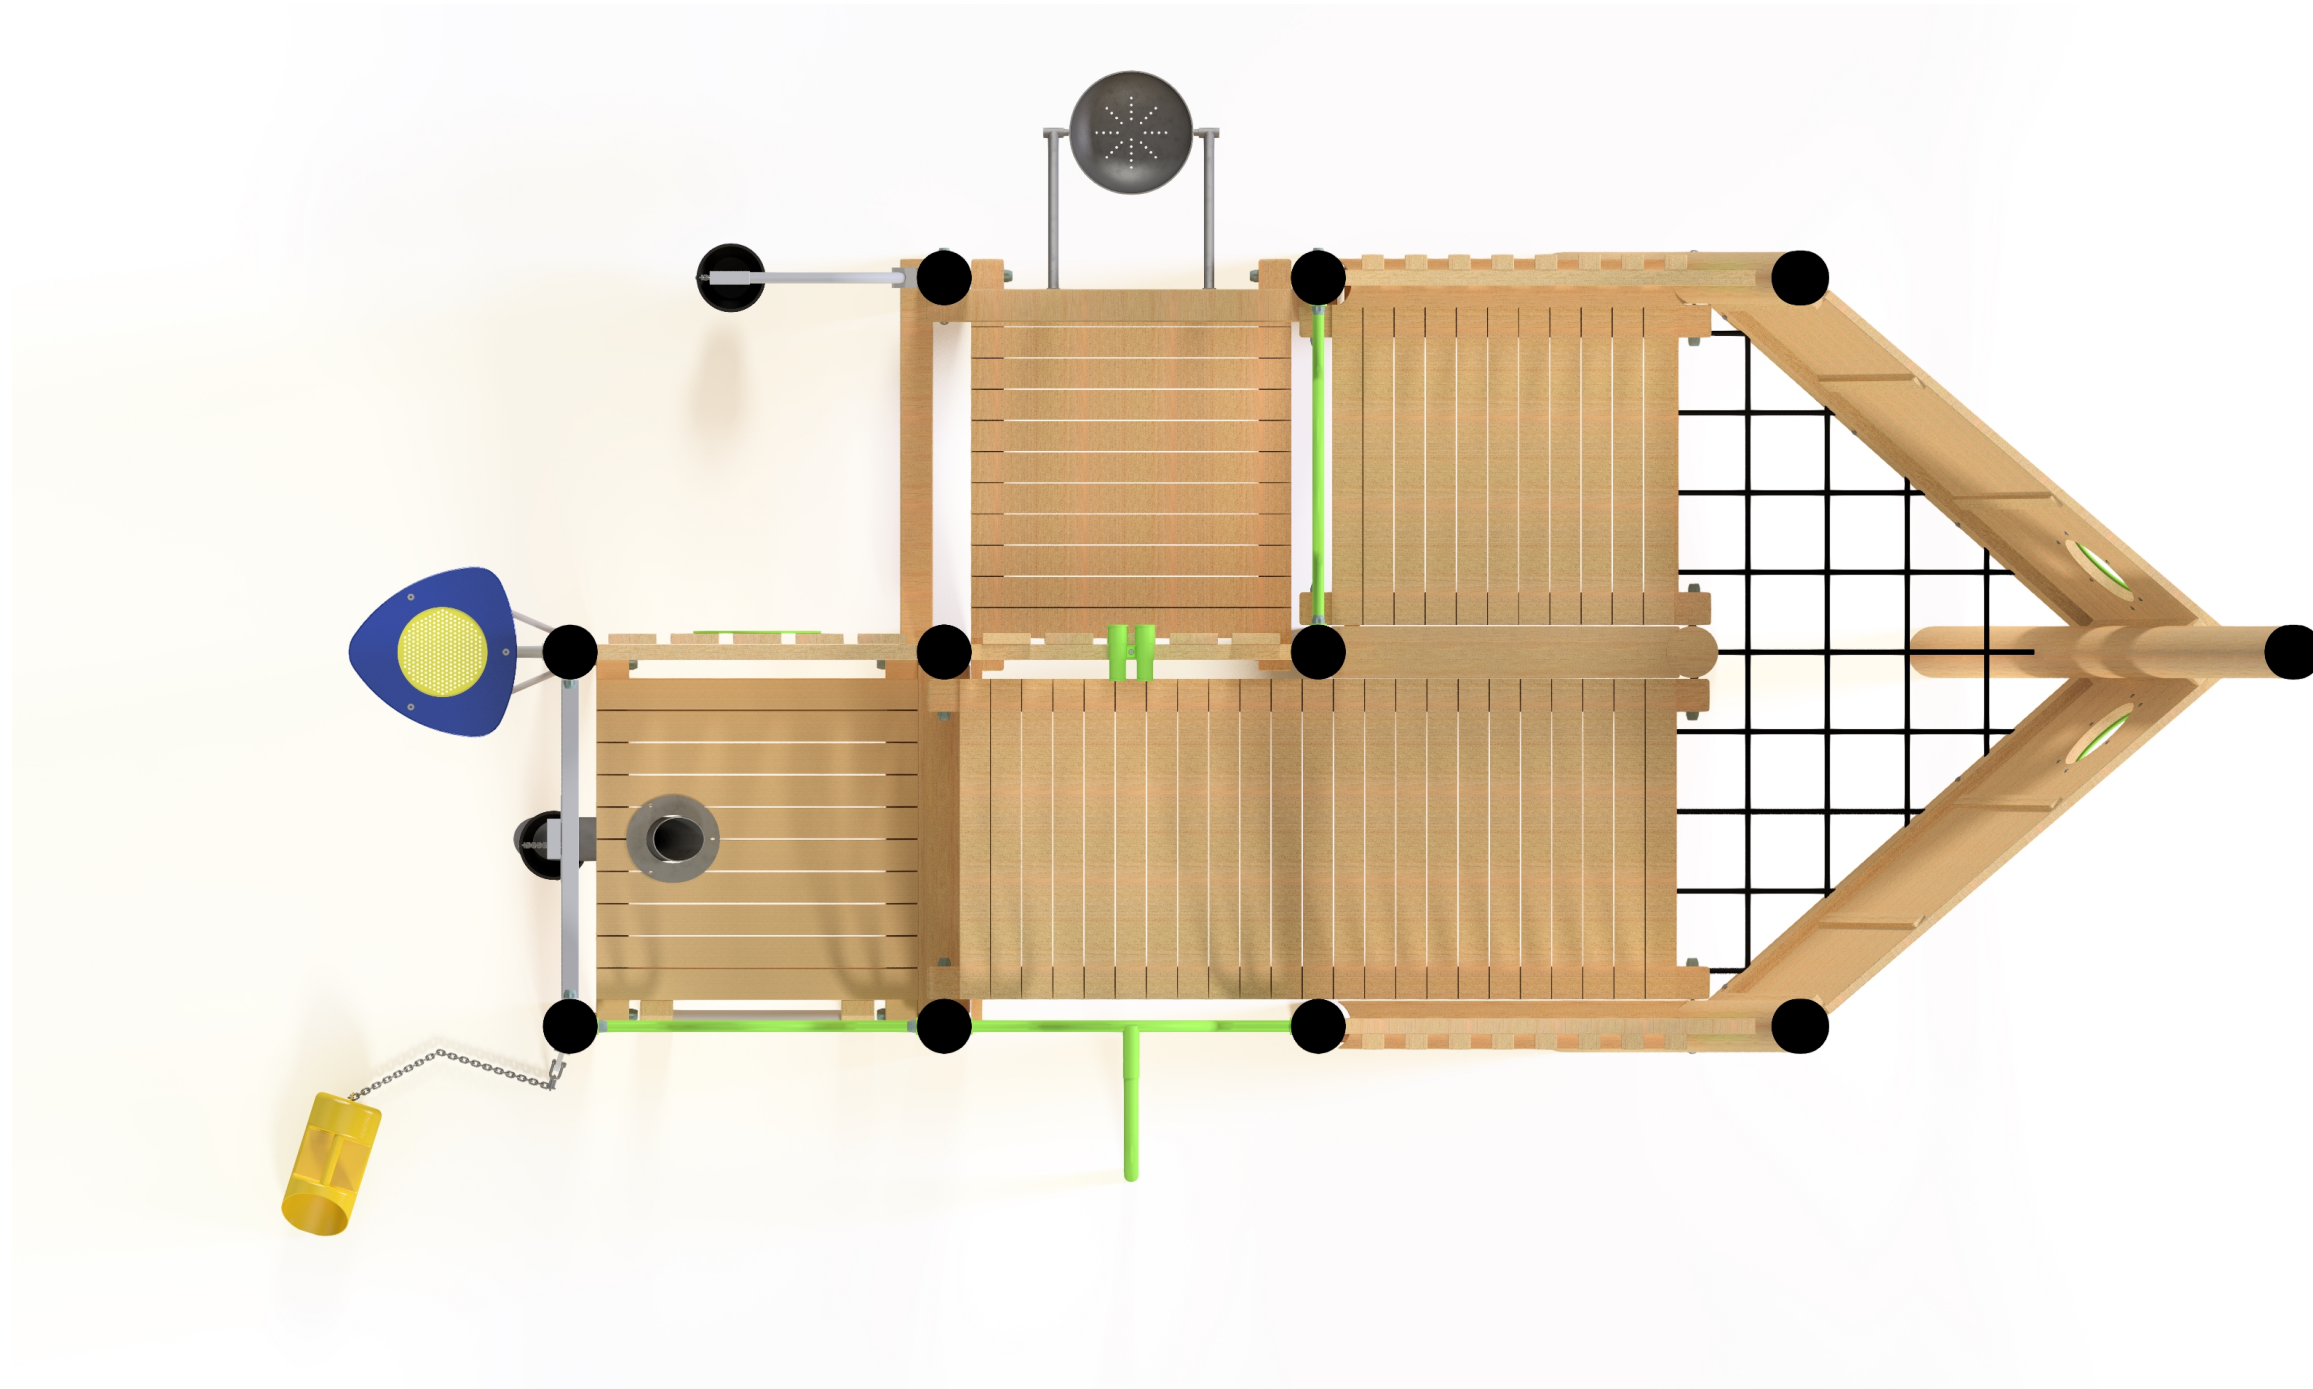

Sandplay Module 229 TP

ZCORD Number

Sandplay Module 229 TP

ZCORD Number

Age groups appropriate for:

 Toddlers & Pre-Schoolers

 Primary to Big Kids

 Teenagers to Young Adults

 Whole family / Young at Heart

ZCORD Number

ZCORD Number

Fallzone

Recommended Fallzone

Side View

Front View

Technical Information	
Main Dimension	8882 x 6560
Total Area	56m ²
Max FHOH	1200
Heaviest Part	--
Compliant to	NZS 5828:2015 AS 4685:2017 EN 1176:2008