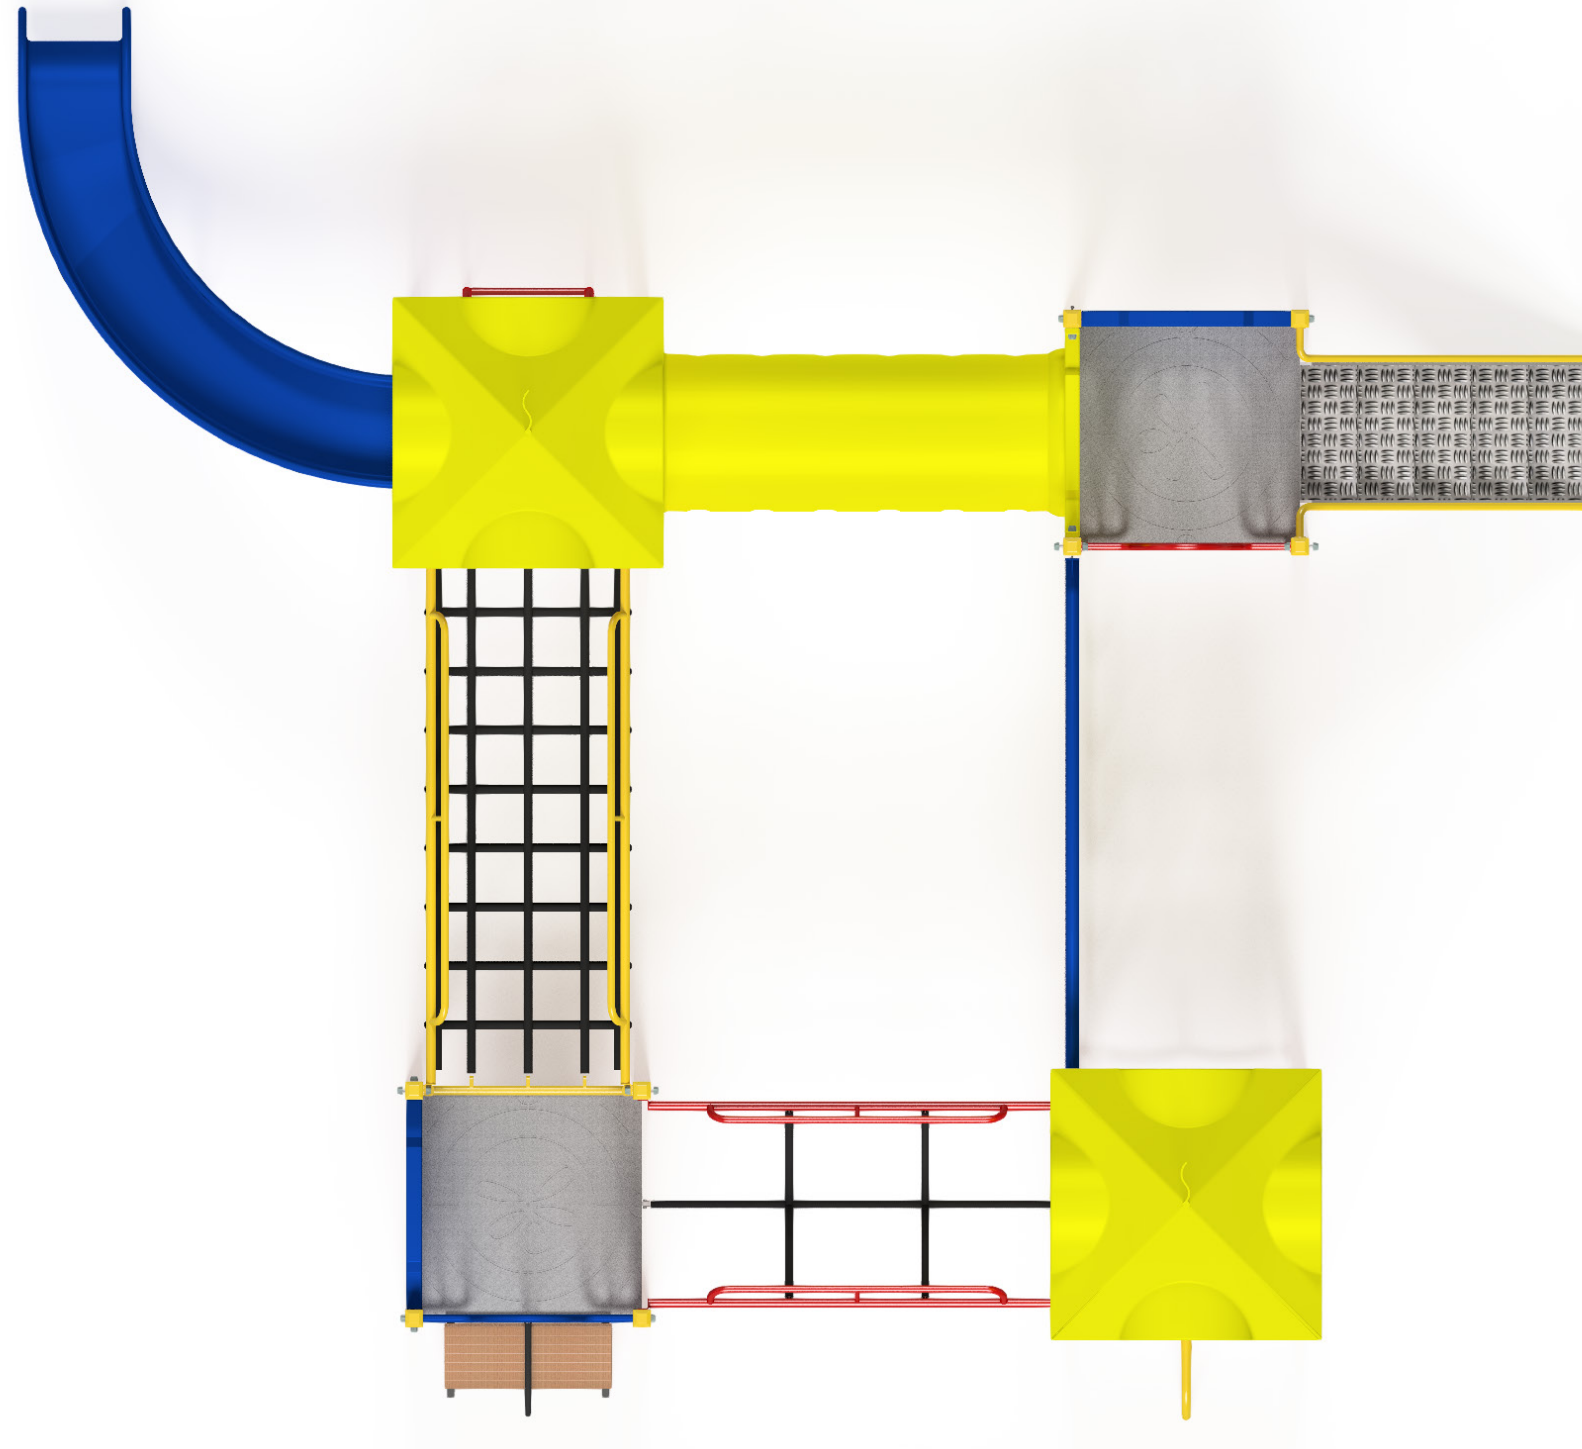

TR 335 Metaplay

TR 335 Metaplay

TR 335 Metaplay

1:100 @ A3

Fallzones

Pole Dimensions

Front Elevation

Right Elevation

Pole Type

B (1 : 50) Foundation Type B

REVISION HISTORY			
REV	DESCRIPTION	DATE	BY
1	Creation	15/05/2019	