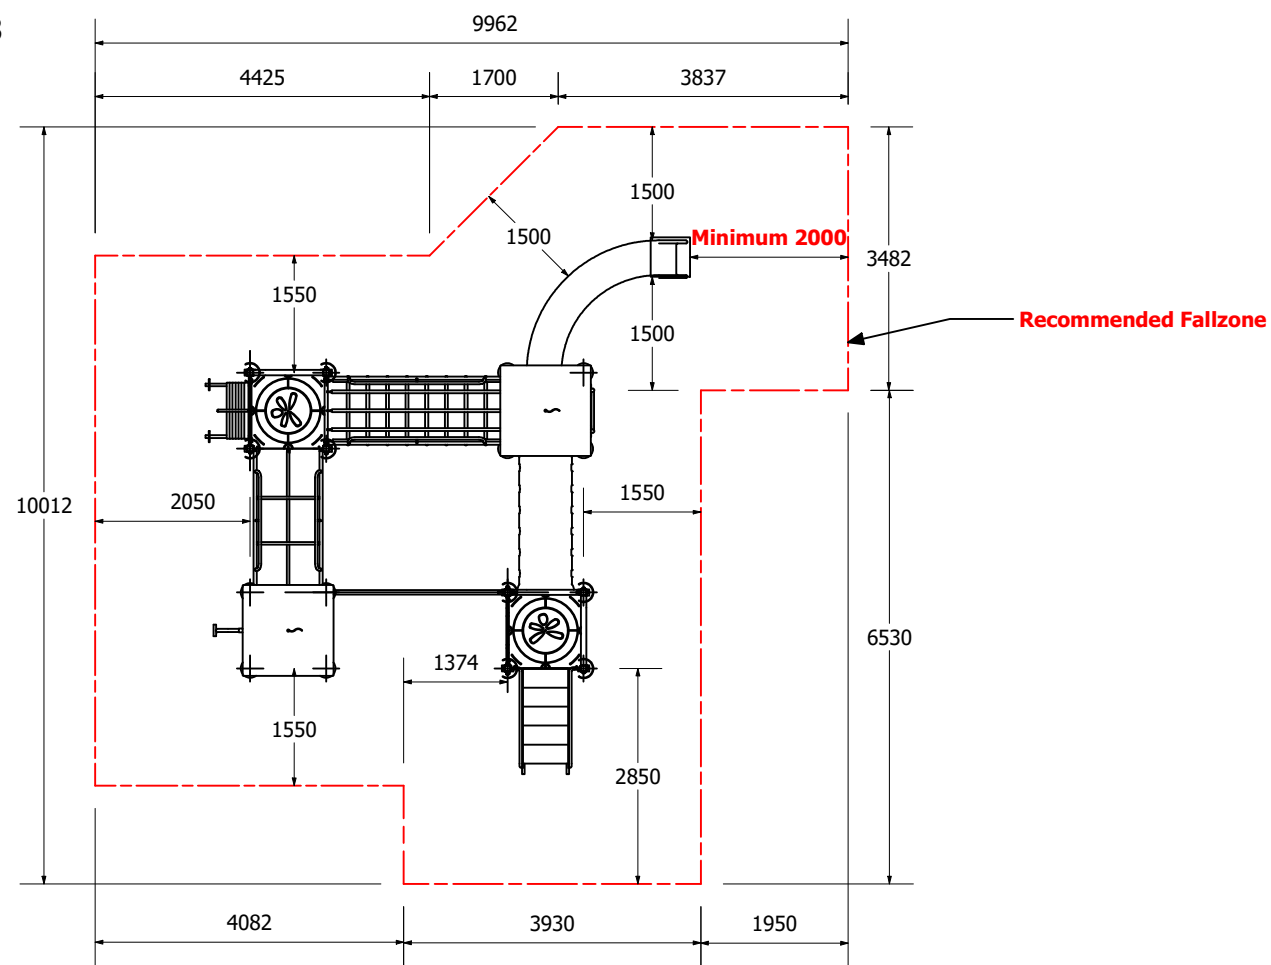

TR 335 Metaplay

TR 335 Metaplay

TR 335 Metaplay

1:100 @ A3

Fallzones

Pole Dimensions

Front Elevation

Right Elevation

Pole Type

B (1 : 50) Foundation Type B

REVISION HISTORY			
REV	DESCRIPTION	DATE	BY
1	Creation	15/05/2019	