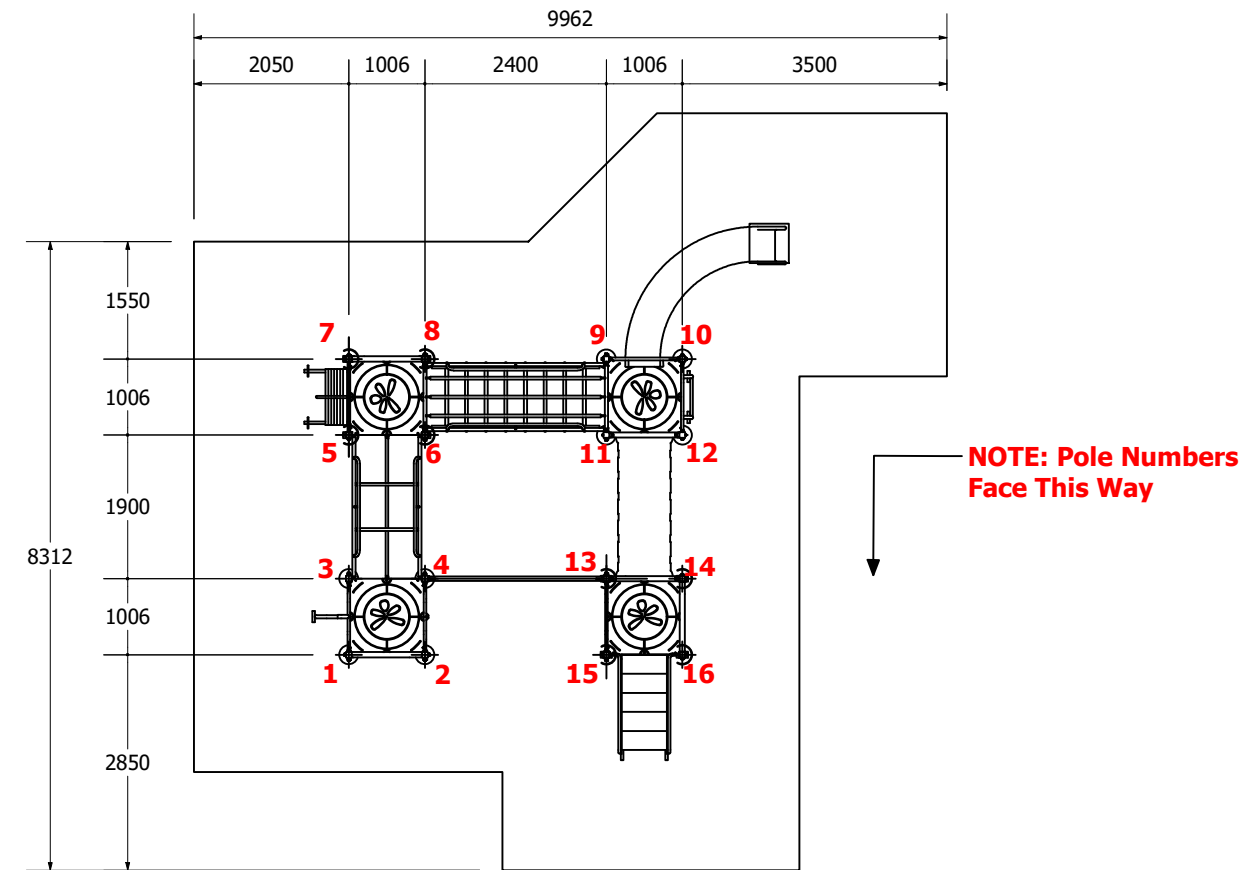

TR 335 Metaplay

TR 335 Metaplay

TR 335 Metaplay

1:100 @ A3

Fallzones

Pole Dimensions

Front Elevation

Right Elevation

Pole Type

B (1 : 50) Foundation Type B

REVISION HISTORY			
REV	DESCRIPTION	DATE	BY
1	Creation	15/05/2019	