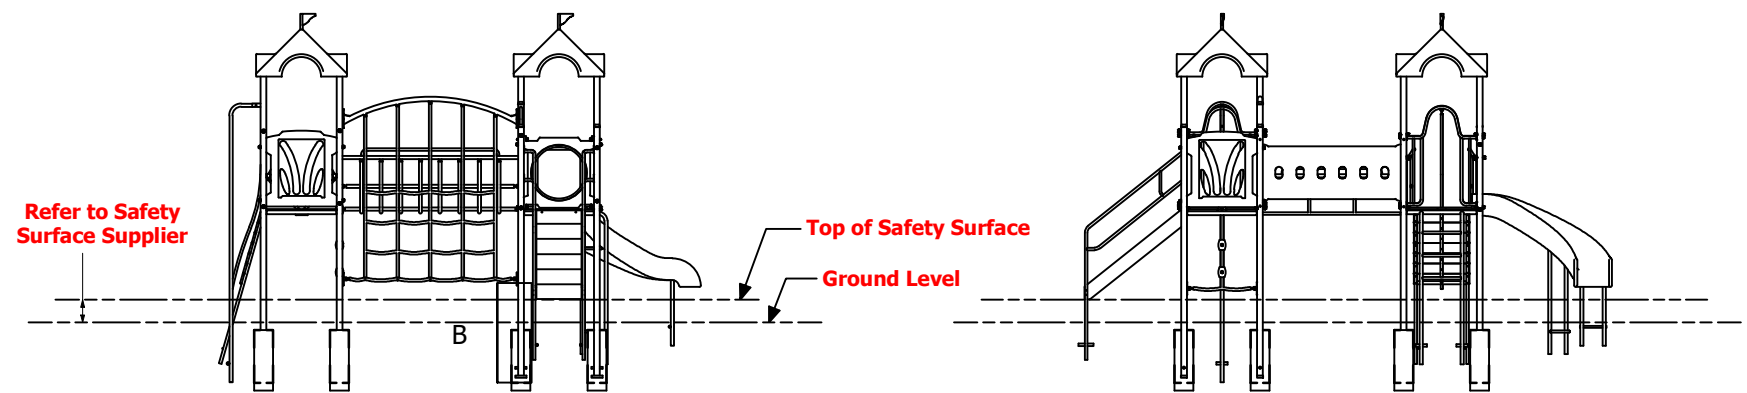

TR 335 Metaplay

TR 335 Metaplay

TR 335 Metaplay

1:100 @ A3

Fallzones

Pole Dimensions

Front Elevation

Right Elevation

Pole Type

B (1 : 50) Foundation Type B

REVISION HISTORY			
REV	DESCRIPTION	DATE	BY
1	Creation	15/05/2019	