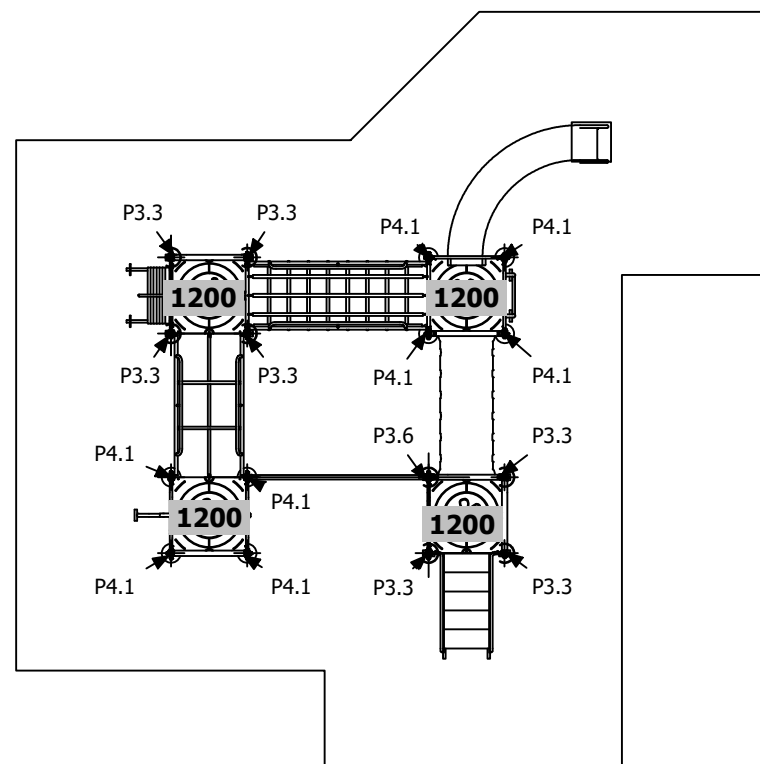

TR 335 Metaplay

TR 335 Metaplay

TR 335 Metaplay

1:100 @ A3

Fallzones

Pole Dimensions

Front Elevation

Right Elevation

Pole Type

B (1 : 50) Foundation Type B

REVISION HISTORY			
REV	DESCRIPTION	DATE	BY
1	Creation	15/05/2019	