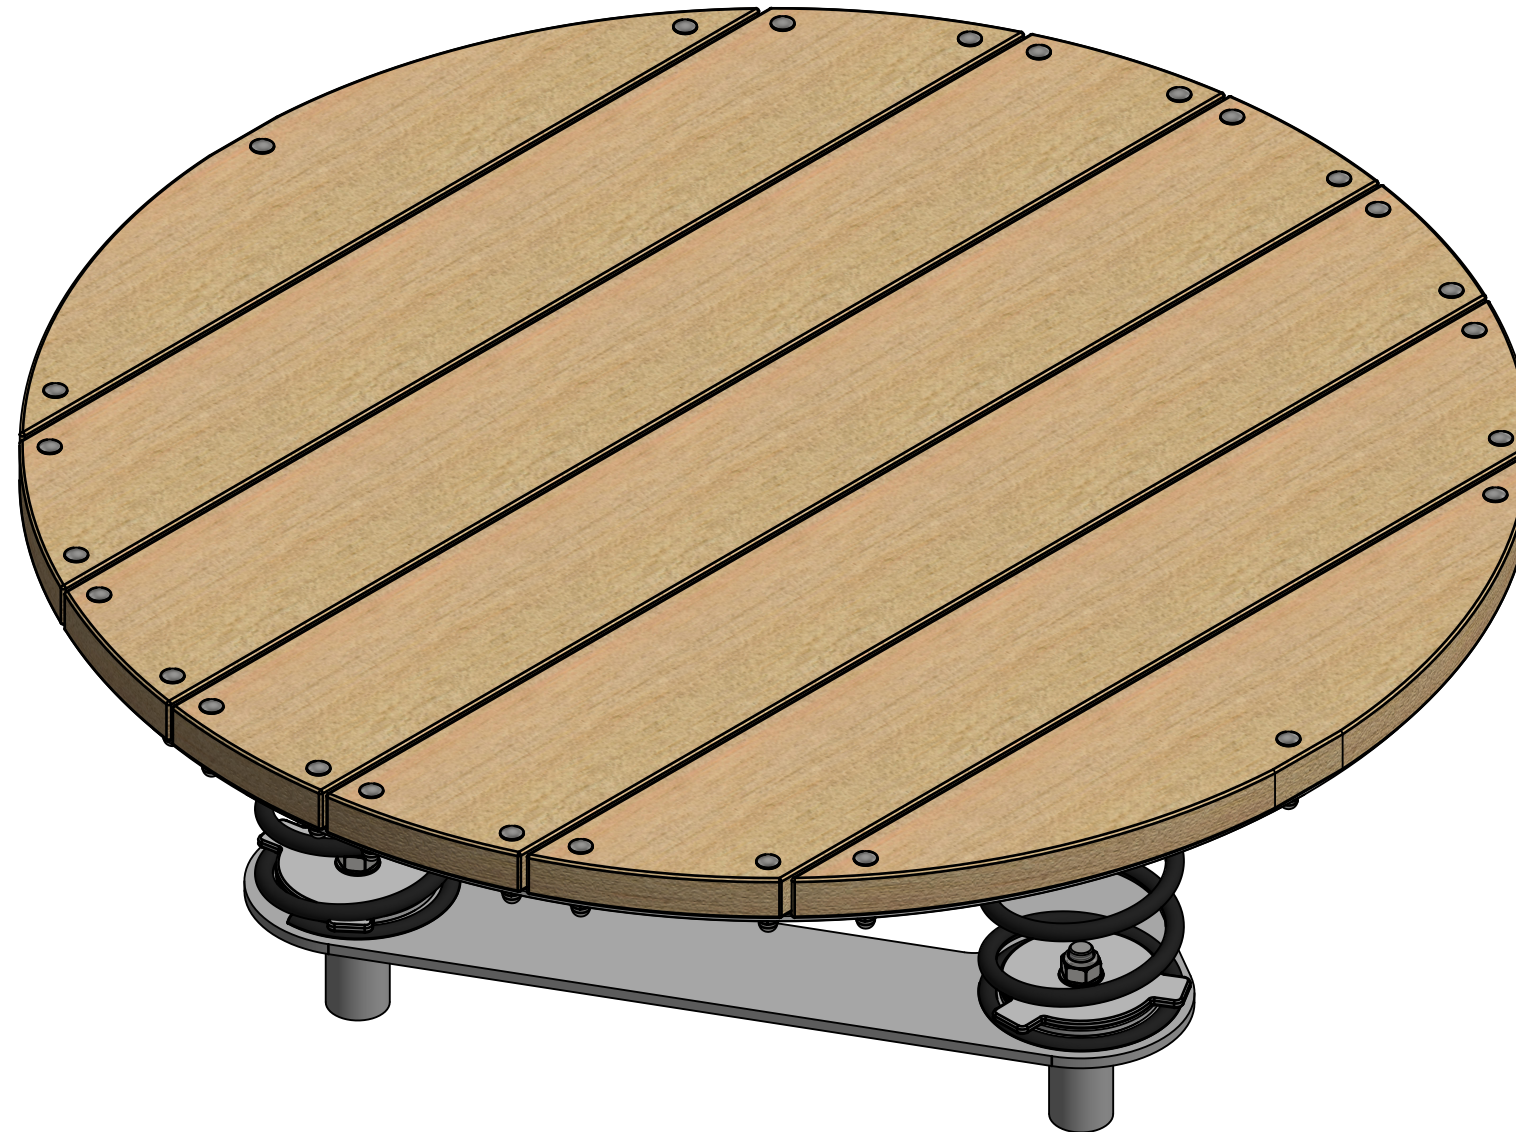

Jumping Jack

Jumping Jack

Plan View (1:25 @A3)

Front View (1:10 @ A3)

REVISION HISTORY			
REV	DESCRIPTION	DATE	BY
0	Creation	10/10/2016	
1	Increased Fallzone	28/5/2021	HS

Jumping Jack

1:100 @ A3

Fallzones

Front Elevation

Right Elevation

REVISION HISTORY			
REV	DESCRIPTION	DATE	BY
0	Creation	10/10/2016	
1	Increased Fallzone	28/5/2021	HS