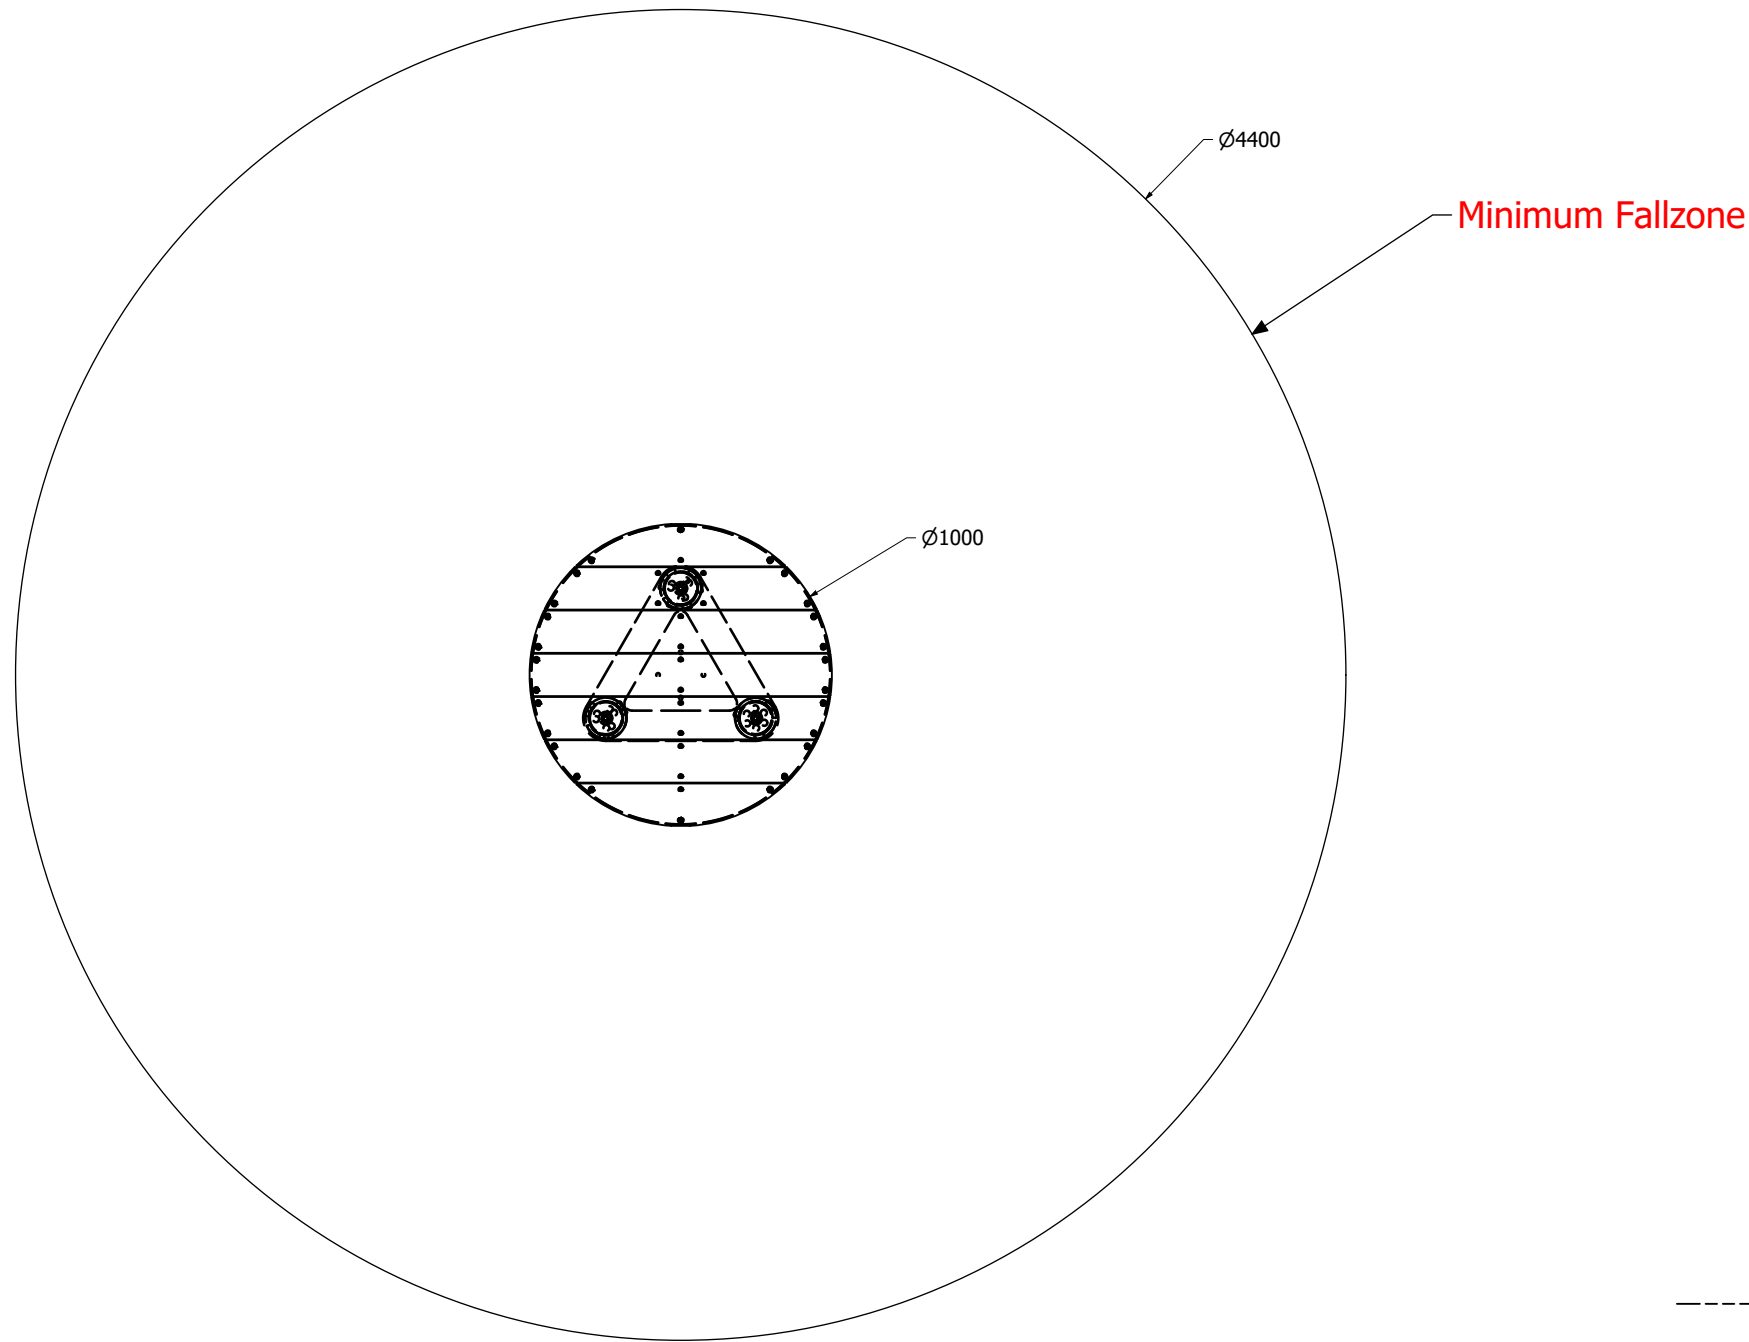

Jumping Jack

Jumping Jack

Plan View (1:25 @A3)

Front View (1:10 @ A3)

REVISION HISTORY			
REV	DESCRIPTION	DATE	BY
0	Creation	10/10/2016	
1	Increased Fallzone	28/5/2021	HS

Jumping Jack

1:100 @ A3

Fallzones

Front Elevation

Right Elevation

REVISION HISTORY			
REV	DESCRIPTION	DATE	BY
0	Creation	10/10/2016	
1	Increased Fallzone	28/5/2021	HS