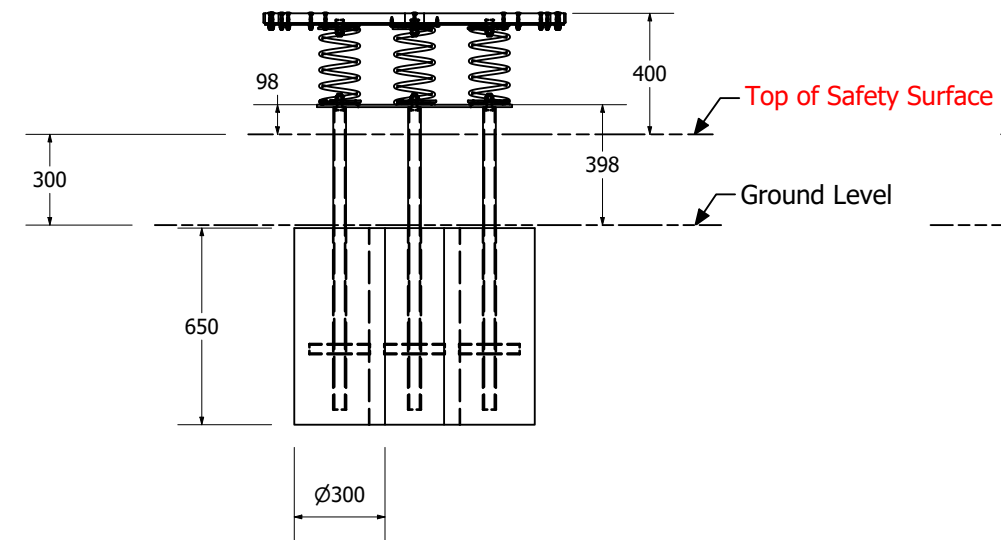

Jumping Jack

Jumping Jack

Plan View (1:25 @A3)

Front View (1:10 @ A3)

REVISION HISTORY			
REV	DESCRIPTION	DATE	BY
0	Creation	10/10/2016	
1	Increased Fallzone	28/5/2021	HS

Jumping Jack

1:100 @ A3

Fallzones

Front Elevation

Right Elevation

REVISION HISTORY			
REV	DESCRIPTION	DATE	BY
0	Creation	10/10/2016	
1	Increased Fallzone	28/5/2021	HS