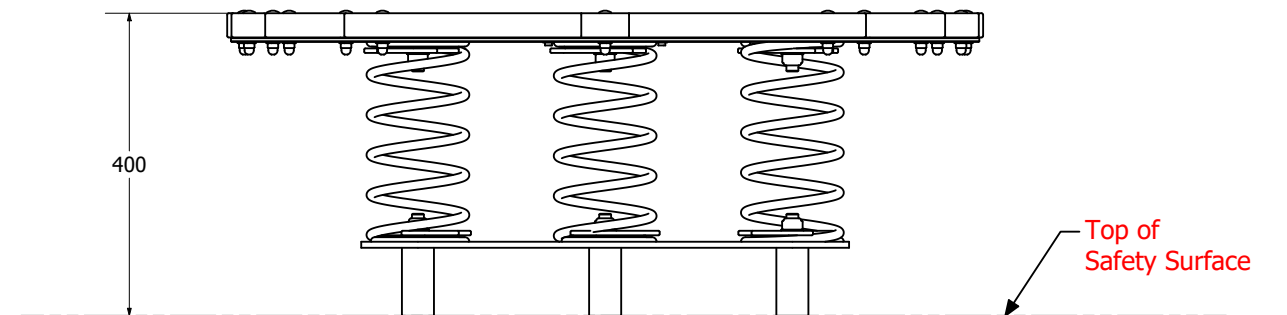

Jumping Jack

Jumping Jack

Plan View (1:25 @A3)

Front View (1:10 @ A3)

REVISION HISTORY			
REV	DESCRIPTION	DATE	BY
0	Creation	10/10/2016	
1	Increased Fallzone	28/5/2021	HS

Jumping Jack

1:100 @ A3

Fallzones

Front Elevation

Right Elevation

REVISION HISTORY			
REV	DESCRIPTION	DATE	BY
0	Creation	10/10/2016	
1	Increased Fallzone	28/5/2021	HS