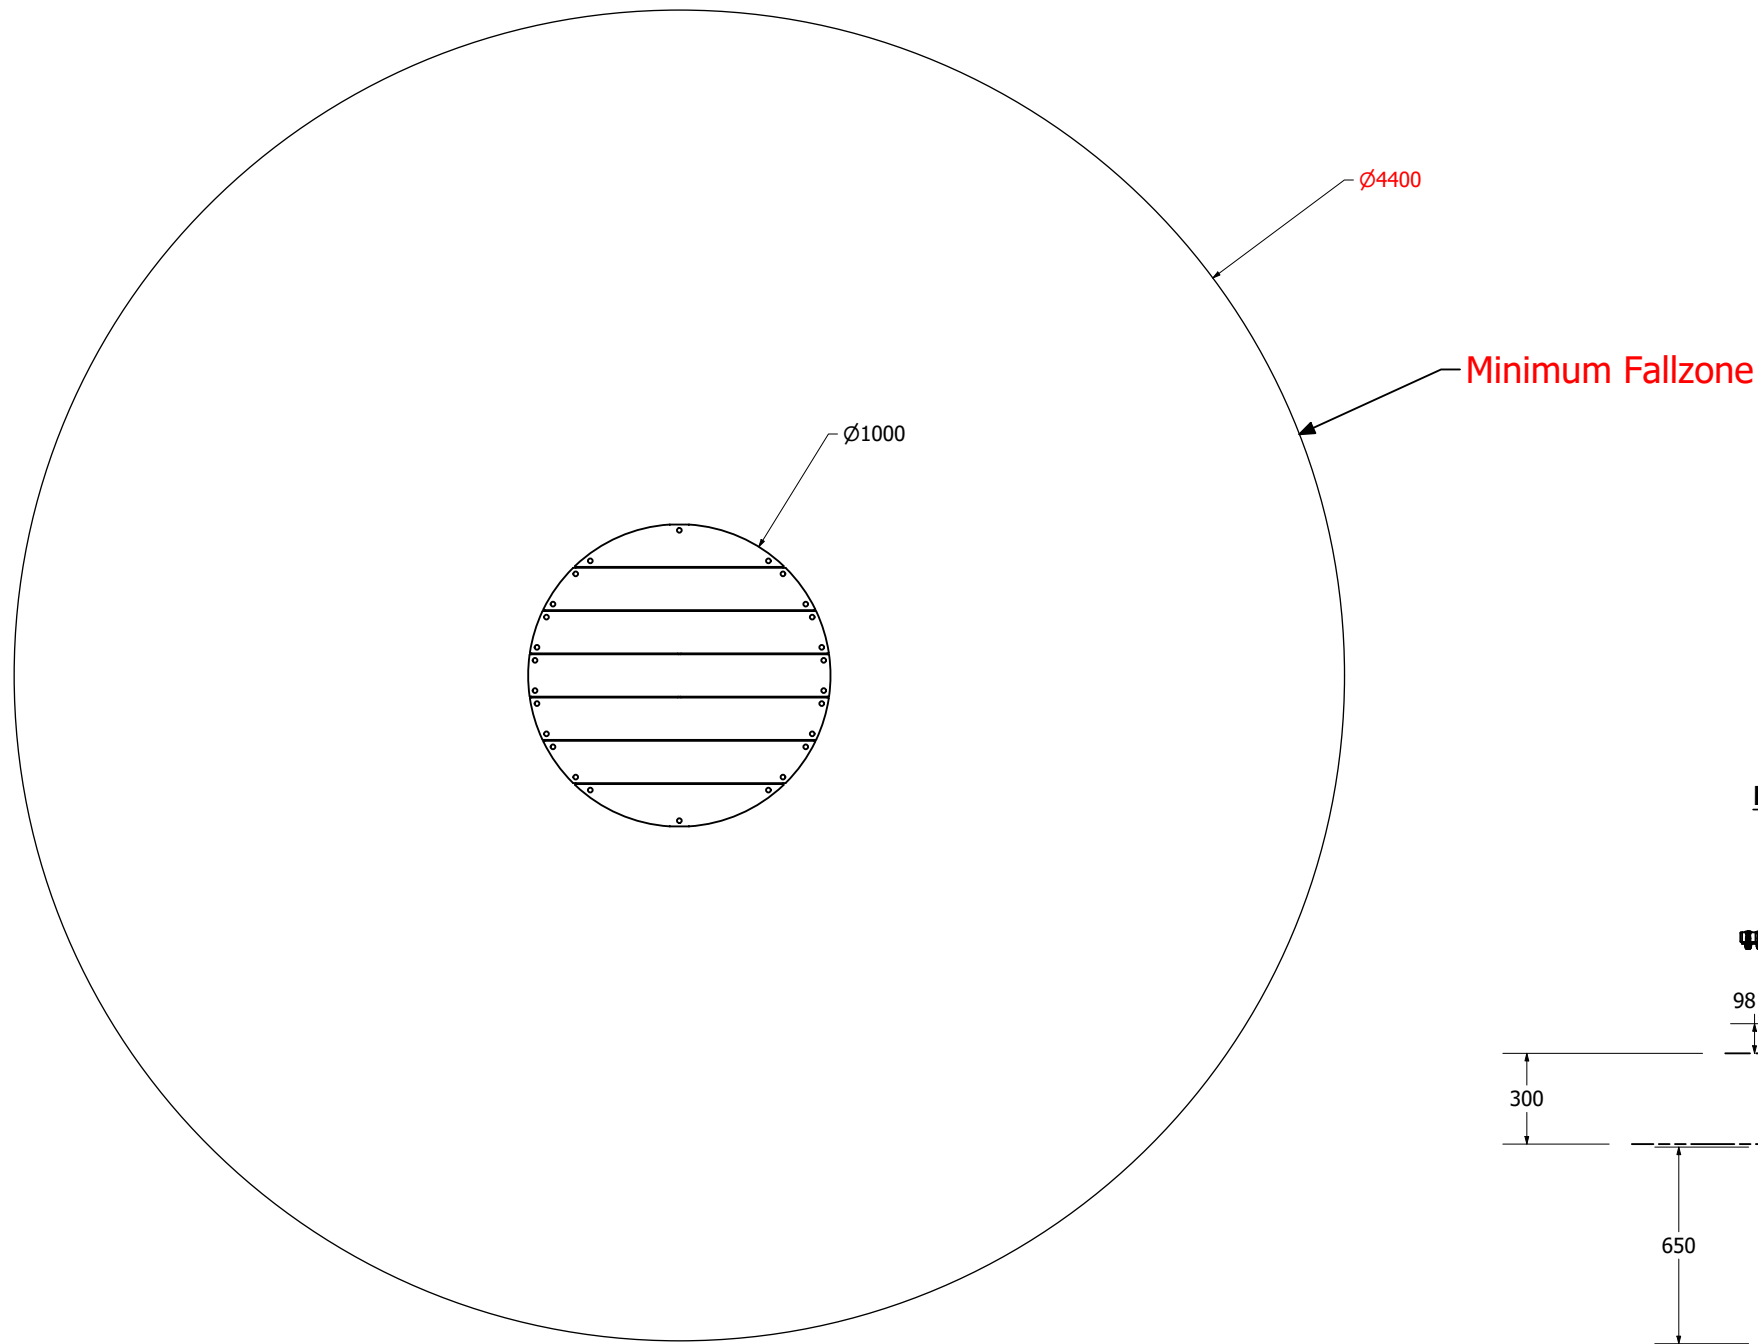

Jumping Jack

Jumping Jack

Plan View (1:25 @A3)

Front View (1:10 @ A3)

REVISION HISTORY			
REV	DESCRIPTION	DATE	BY
0	Creation	10/10/2016	
1	Increased Fallzone	28/5/2021	HS

Jumping Jack

1:100 @ A3

Fallzones

Front Elevation

Right Elevation

REVISION HISTORY			
REV	DESCRIPTION	DATE	BY
0	Creation	10/10/2016	
1	Increased Fallzone	28/5/2021	HS