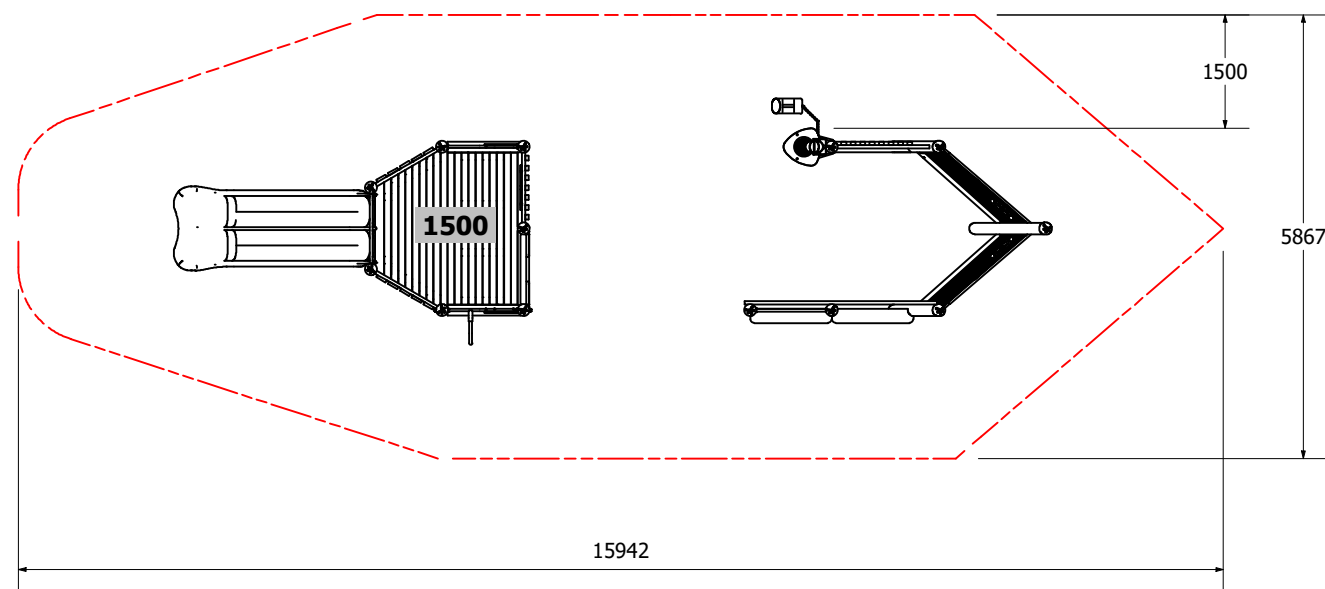

Junior Playship

Junior Playship

Junior Playship

Junior Playship

Technical Information	
Main Dimension	15942x5867mm
Total Area	68m ²
Max FHO	1650mm
Heaviest Part	
Compliant to	NZS 5828:2015 AS 4685:(series) EN 1176:2008