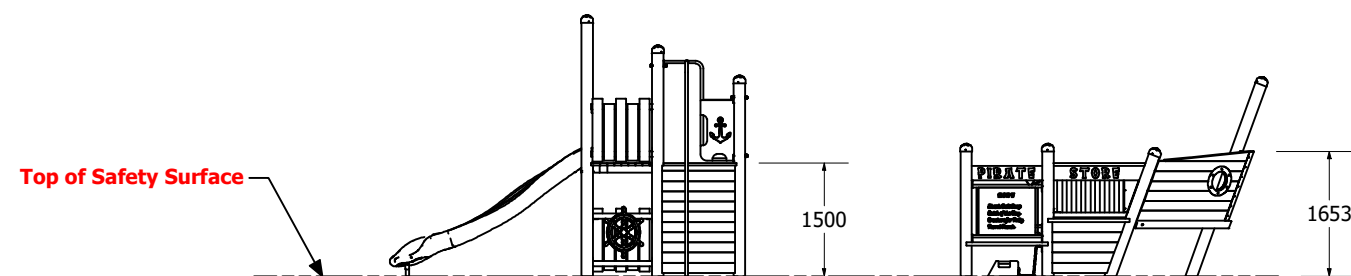

Junior Playship

Junior Playship

Junior Playship

Junior Playship

Technical Information	
Main Dimension	15942x5867mm
Total Area	68m ²
Max FHO	1650mm
Heaviest Part	
Compliant to	NZS 5828:2015 AS 4685:(series) EN 1176:2008