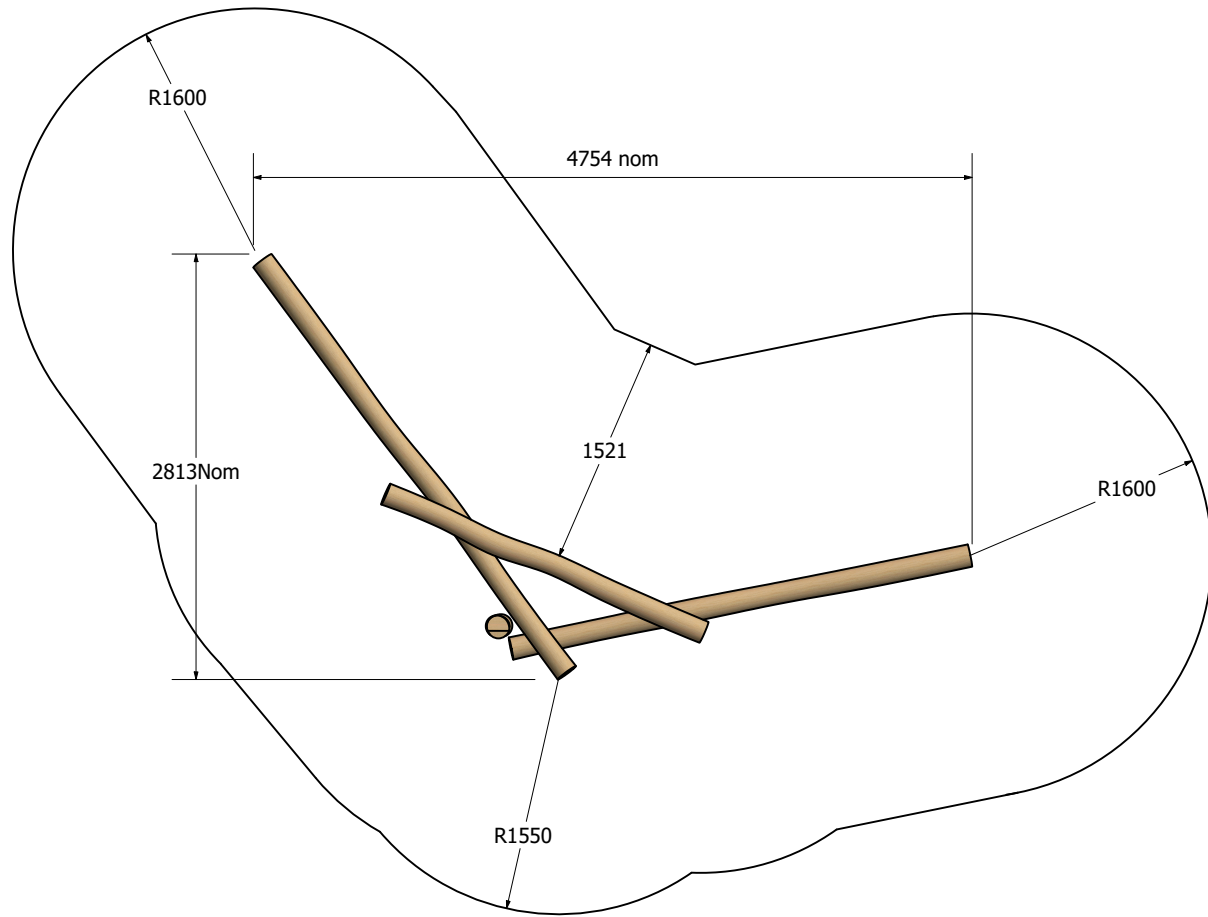

FALLZONE

END ELEVATION

REVISION HISTORY			
REV	DESCRIPTION	DATE	BY
0	Creation	10/01/2020	