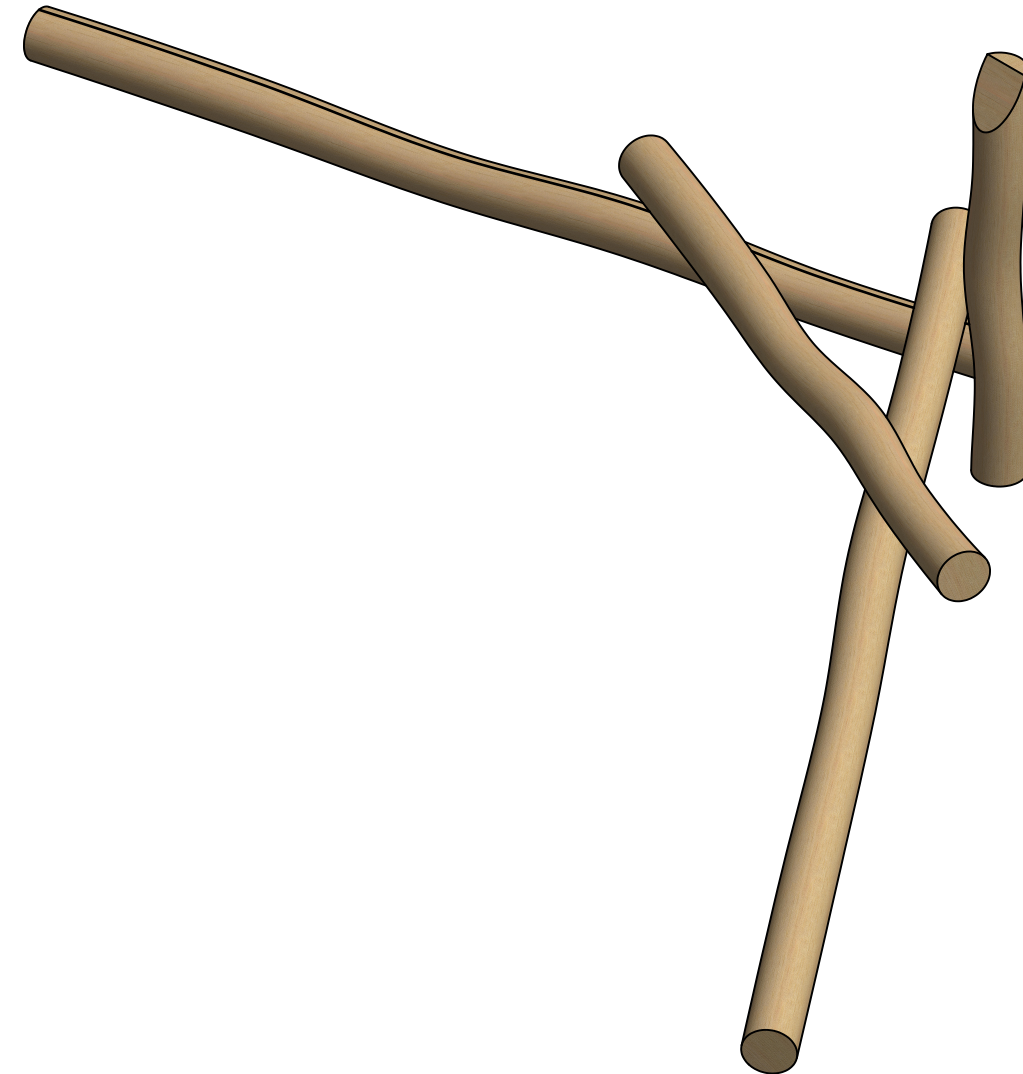

FALLZONE

END ELEVATION

REVISION HISTORY			
REV	DESCRIPTION	DATE	BY
0	Creation	10/01/2020	